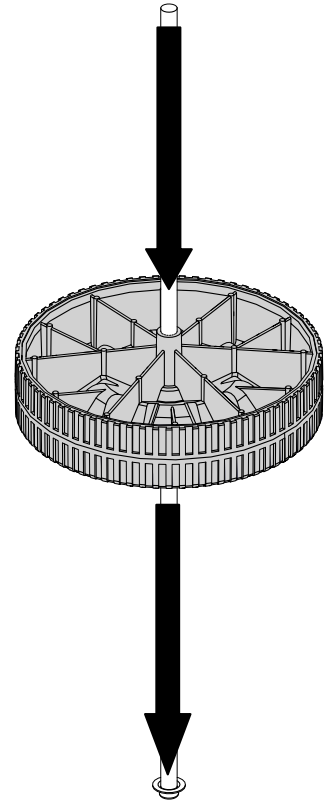

----- Manual continues below part list -----

Available Replacement Parts for Broil-Mate 1164-57

91122GC	GP GRID CAST IRON 2PC Set
52904-E400LP	BURNER MAIN SINGLE TUBE LP +
10222-E34	HEAT TENT 340/400 SS
24005-12AB	LID-HANDLE BENT,

TOOLS REQUIRED / OUTILS NECESSAIRES / HERRAMIENTAS NECESARIAS

#2 PHILLIPS

7/16"

#3 PHILLIPS

1

(2)

2

3