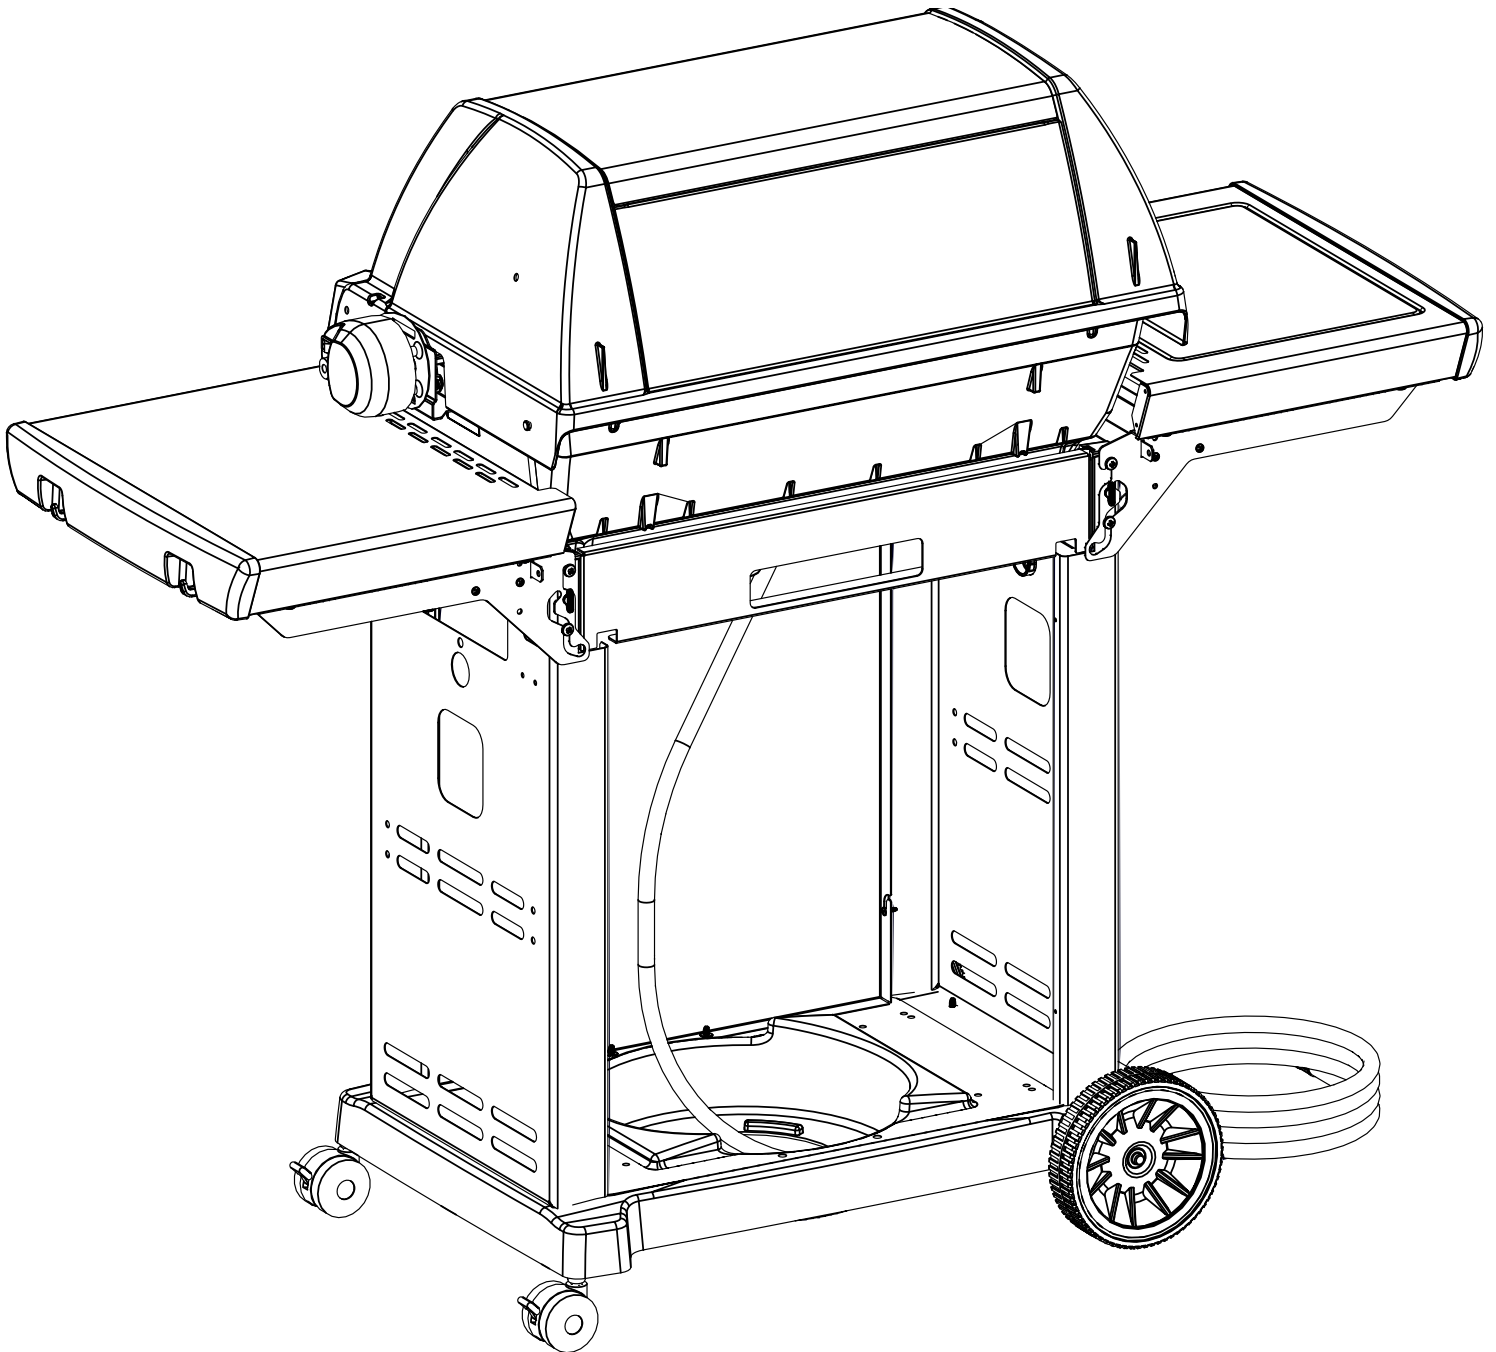

PARTS LIST / LISTE DES PIECES

KEY #	ITEM #	DESCRIPTION	DESCRIPTION	1964-54	1964-57	1964-64	1964-67	1964-74	1964-77
1	10909-E401	CASTING BOTTOM	FOND DU FOYER	1	1	1	1	1	1
2	10473-E392	CASTING TOP	COUVERCLE DU GRIL	1	1	1	1	1	1
3	10081-BM60	NAMEPLATE	PLAQUE D'IDENTIFICATION	1	1	1	1	1	1
4	10958-E400A	TOP CASTING INSERT	PANNEAU DE COUVERCLE	1	1	1	1	1	1
5	10571-6	HEAT INDICATOR	INDICATEUR DE CHALEUR	1	1	1	1	1	1
6	10240-15	HINGE PIN	GOUPILLE DE CHARNIÈRE	2	2	2	2	2	2
6A	S21237	HINGE SPACER	ENTRETOISE DE CHARNIÈRE	2	2	2	2	2	2
7	S21233	HITCH PIN CLIP	ATTACHE DE CHEVILLE	2	2	2	2	2	2
9	38170121	GRID	GRILLE	2	2	2	2	2	2
10	10222-E34	HEAT TENT	DÉFLECTEUR	3	3	3	3	3	3
11	10225-E390	GRID - WARMING RACK	GRILLE	1	1	1	1	1	1
13	10184-R83	BOSS EXTENSION	CROCHET DE RALLONGEMENT	1	1	1	1	1	1
15	52904-E400LP	BURNER	BRÛLEUR	3	•	3	•	3	•
	52904-E400NG	BURNER	BRÛLEUR	•	3	•	3	•	3
17	10342-245	ELECTRONIC IGNITOR	ALLUMEUR ÉLECTRONIQUE	1	1	•	•	•	•
	10342-246	ELECTRONIC IGNITOR	ALLUMEUR ÉLECTRONIQUE	•	•	1	1	1	1
18	10342-E12	ELECTRODE	ELECTRODE	2	2	2	2	2	2
19	10366-664A	COLLECTOR BOX	BOÎTE DE COLLECTEUR	1	1	1	1	1	1
20	10111-16A	HOSE	TUYAU	1	1	1	1	1	1
21	10444-E30	CONTROL ASSEMBLY - LP	ASSEMBLÉE DE CONTROLE	1	•	•	•	•	•
	10444-E31	CONTROL ASSEMBLY - NG	ASSEMBLÉE DE CONTROLE	•	1	•	•	•	•
	10444-E32	CONTROL ASSEMBLY - LP	ASSEMBLÉE DE CONTROLE	•	•	1	•	•	•
	10444-E33	CONTROL ASSEMBLY - NG	ASSEMBLÉE DE CONTROLE	•	•	•	•	•	•
	10444-E34	CONTROL ASSEMBLY - LP	ASSEMBLÉE DE CONTROLE	•	•	•	•	1	•
	10444-E35	CONTROL ASSEMBLY - NG	ASSEMBLÉE DE CONTROLE	•	•	•	•	•	•
21A	S13470-091	HOSE-SIDE BURNER	TUYAU DU BRÛLEUR LATÉRAL	•	•	1	•	•	•
21B	S13470-132	HOSE-SIDE BURNER	TUYAU DU BRÛLEUR LATÉRAL	•	•	•	1	•	•
21C	Y-11230	COTTER PIN	ATTACHE DE CHEVILLE	•	•	1	1	•	•
22	10110-40	TUBE-REAR BURNER ASSY	TUBE DE BRÛLEUR ARRIÈRE	•	•	•	•	1	1
23	10114-20	HOSE & REGULATOR LP	TUYAU ET REGULATEUR PL	1	•	1	•	1	•
23	10111-K45	HOSE NATURAL GAS	TUYAU (GAZ NATUREL)	•	1	•	1	•	1
30	10472-K431	CONTROL KNOB	BOUTON DE CONTROLE	3	3	4	4	4	4
	10194-E735	CONTROL COVER	PANNEAU DE CONTROLE	1	1	•	•	•	•
	10194-E755	CONTROL COVER	PANNEAU DE CONTROLE	•	•	1	1	•	•
	10194-E775	CONTROL COVER	PANNEAU DE CONTROLE	•	•	•	•	1	1
31	10711-E34	EDGE CAP	PAC DE BORD	1	1	1	1	1	1
32	10711-E33	EDGE CAP	PAC DE BORD	1	1	1	1	1	1
33	10184-F96	RADIATION SHIELD	ÉCRAN DE CHALEUR	1	1	1	1	1	1