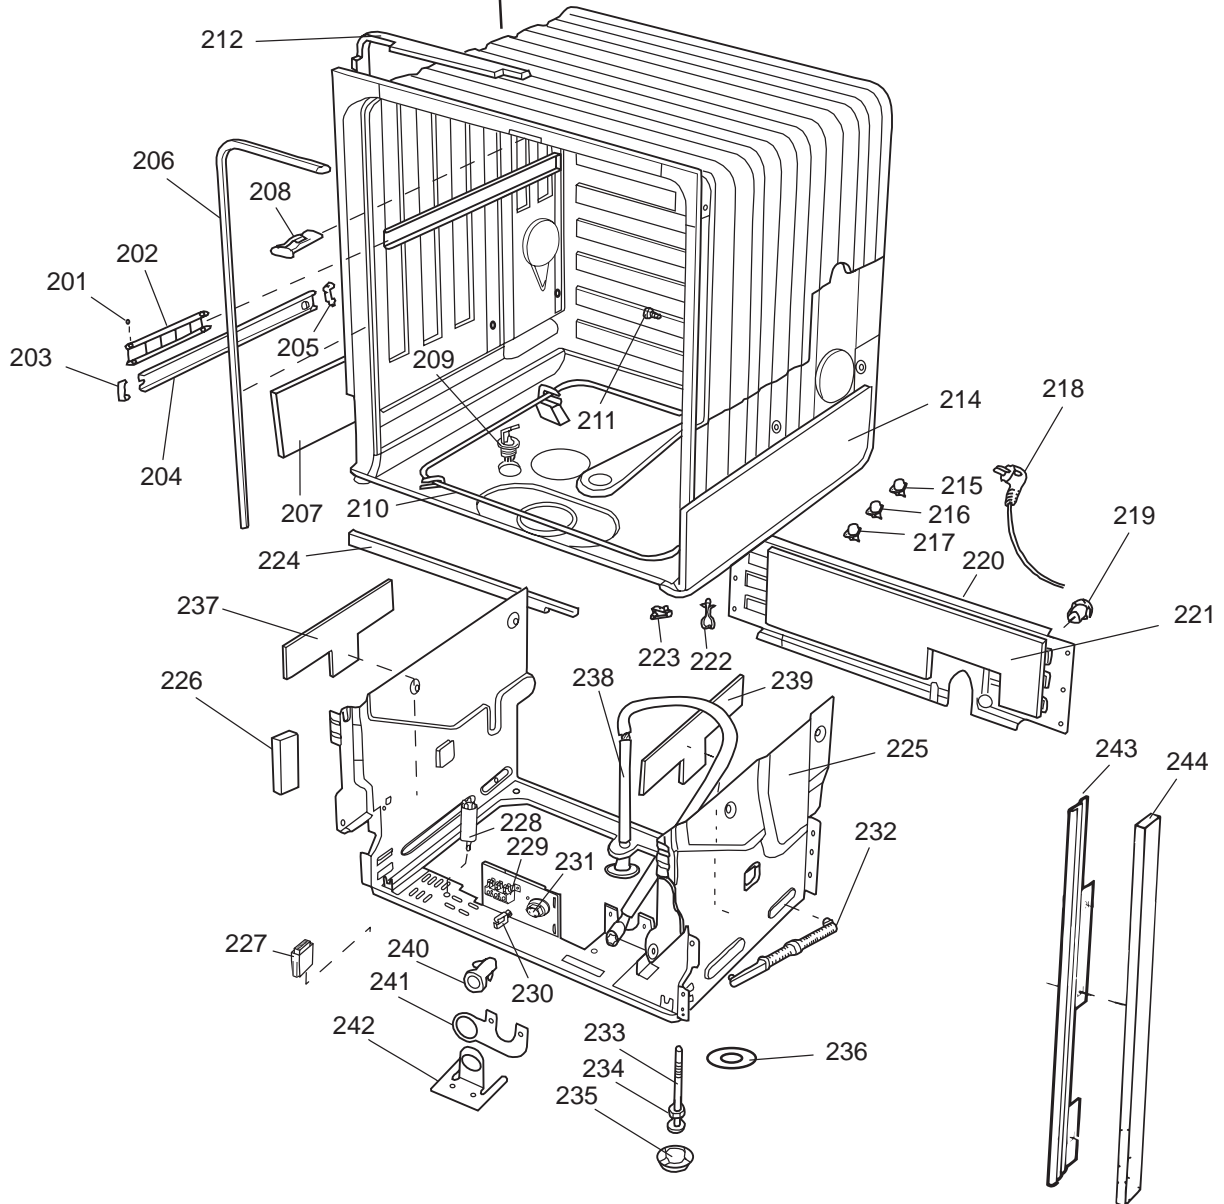

Datum

2003-03-24

Date

BEHÅLLARE

CONTAINER AND RELATED PARTS

Container and related parts

ASKO, 1475 US - Black Bi (DW953)

Pos	Spare part No.	Description	Qty	Comment
201	8057977	Bearing Upper Rail 05/06 DW	8 Pcs	
202	8058638-77	Ball Holder, Upper Rail DW	2 Pcs	
203	8057979-77	Rack Stop Grey 05/06 DW	2 Pcs	
204	8057052	Guide Rail '05 '06 DW	2 Pcs	
205	8057978-77	Rail Stop - Back Grey 05/06	2 Pcs	
206	8057489	Tub Seal 05/06 DW	1 Pcs	
208	8801098	Lock Catch Kit 05'06 D/W	1 Pcs	
210	8057077	Heating Element DW 05/06 140	1 Pcs	
210	8002370	Protective Collar	2 Pcs	
211	8901110	Screw w/O-Ring DW 05/06 25-T	4 Pcs	
212	8070613	Sealing Strip Casing	1 Pcs	
216	8002579	T-Stat 05/06 DW Overheat	1 Pcs	
222	8070142	Cable holder, rear 05	1 Pcs	
223	8058495	Cable holder, door 05	1 Pcs	
224	8060033	Sound Absorb	1 Pcs	
225	8057523	Bottom and Side support '05	1 Pcs	
228	8058558	RFI 05/06 WM	1 Pcs	
229	8050251	Terminal Block DW All	1 Pcs	
229-a	8900357	Screw, terminal block	1 Pcs	
230	8059991	Cable holder, supply line 05	1 Pcs	
231	8006948	Grommet	1 Pcs	
232	8058491-77	Door Spring 05/06 for 0-7 lb	2 Pcs	
233	8057062	Subs to 8074877	4 Pcs	
234	8901156	Nut, Levelling Legs	4 Pcs	
235	8051957	Slide, foot 02 DW	2 Pcs	
236	8072119	Washer	4 Pcs	
239	8058352	Sound Absorb Outer	2 Pcs	
241	8060255	No longer Avail. po# 8008- H	1 Pcs	
242	8070495	Inlet Valve Mount	1 Pcs	
242-a	8900327	Screw 20 Torx, Self Tapping	2 Pcs	
243	8059761-29	Filler Strip - Left DW - Bla	1 Pcs	
243	8059762-29	Filler Strip, Right 05/06 DW	1 Pcs	
243-a	8900646	Screw 20 Torx SS	4 Pcs	
244	8070614	Insulation,fill strip 05&06	2 Pcs