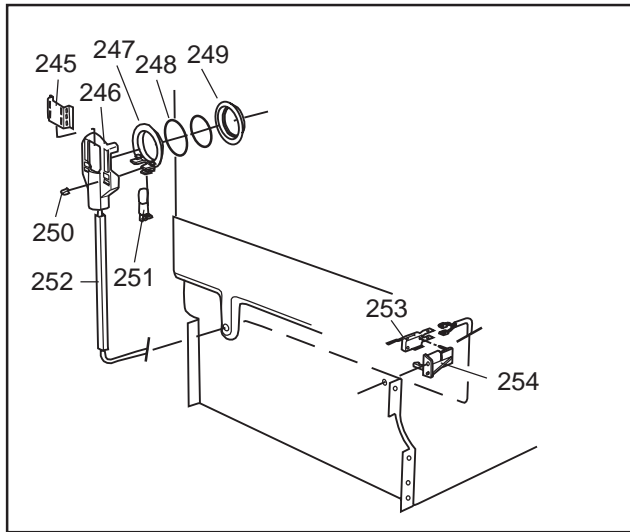

Datum
2003-03-24
Date

BEHÅLLARE

CONTAINER AND RELATED PARTS

Container and related parts

ASKO, 1475 US - Black Bi (DW953)

Pos	Spare part No.	Description	Qty	Comment
201	8057977	Bearing Upper Rail 05/06 DW	8 Pcs	
202	8058638-77	Ball Holder, Upper Rail DW	2 Pcs	
203	8057979-77	Rack Stop Grey 05/06 DW	2 Pcs	
204	8057052	Guide Rail '05 '06 DW	2 Pcs	
205	8057978-77	Rail Stop - Back Grey 05/06	2 Pcs	
206	8057489	Tub Seal 05/06 DW	1 Pcs	
208	8801098	Lock Catch Kit 05'06 D/W	1 Pcs	
210	8057077	Heating Element DW 05/06 140	1 Pcs	
210	8002370	Protective Collar	2 Pcs	
211	8901110	Screw w/O-Ring DW 05/06 25-T	4 Pcs	
212	8070613	Sealing Strip Casing	1 Pcs	
216	8002579	T-Stat 05/06 DW Overheat	1 Pcs	
222	8070142	Cable holder, rear 05	1 Pcs	
223	8058495	Cable holder, door 05	1 Pcs	
224	8060033	Sound Absorb	1 Pcs	
225	8057523	Bottom and Side support '05	1 Pcs	
228	8058558	RFI 05/06 WM	1 Pcs	
229	8050251	Terminal Block DW All	1 Pcs	
229-a	8900357	Screw, terminal block	1 Pcs	
230	8059991	Cable holder, supply line 05	1 Pcs	
231	8006948	Grommet	1 Pcs	
232	8058491-77	Door Spring 05/06 for 0-7 lb	2 Pcs	
233	8057062	Subs to 8074877	4 Pcs	
234	8901156	Nut, Levelling Legs	4 Pcs	
235	8051957	Slide, foot 02 DW	2 Pcs	
236	8072119	Washer	4 Pcs	
239	8058352	Sound Absorb Outer	2 Pcs	
241	8060255	No longer Avail. po# 8008- H	1 Pcs	
242	8070495	Inlet Valve Mount	1 Pcs	
242-a	8900327	Screw 20 Torx, Self Tapping	2 Pcs	
243	8059761-29	Filler Strip - Left DW - Bla	1 Pcs	
243	8059762-29	Filler Strip, Right 05/06 DW	1 Pcs	
243-a	8900646	Screw 20 Torx SS	4 Pcs	
244	8070614	Insulation,fill strip 05&06	2 Pcs