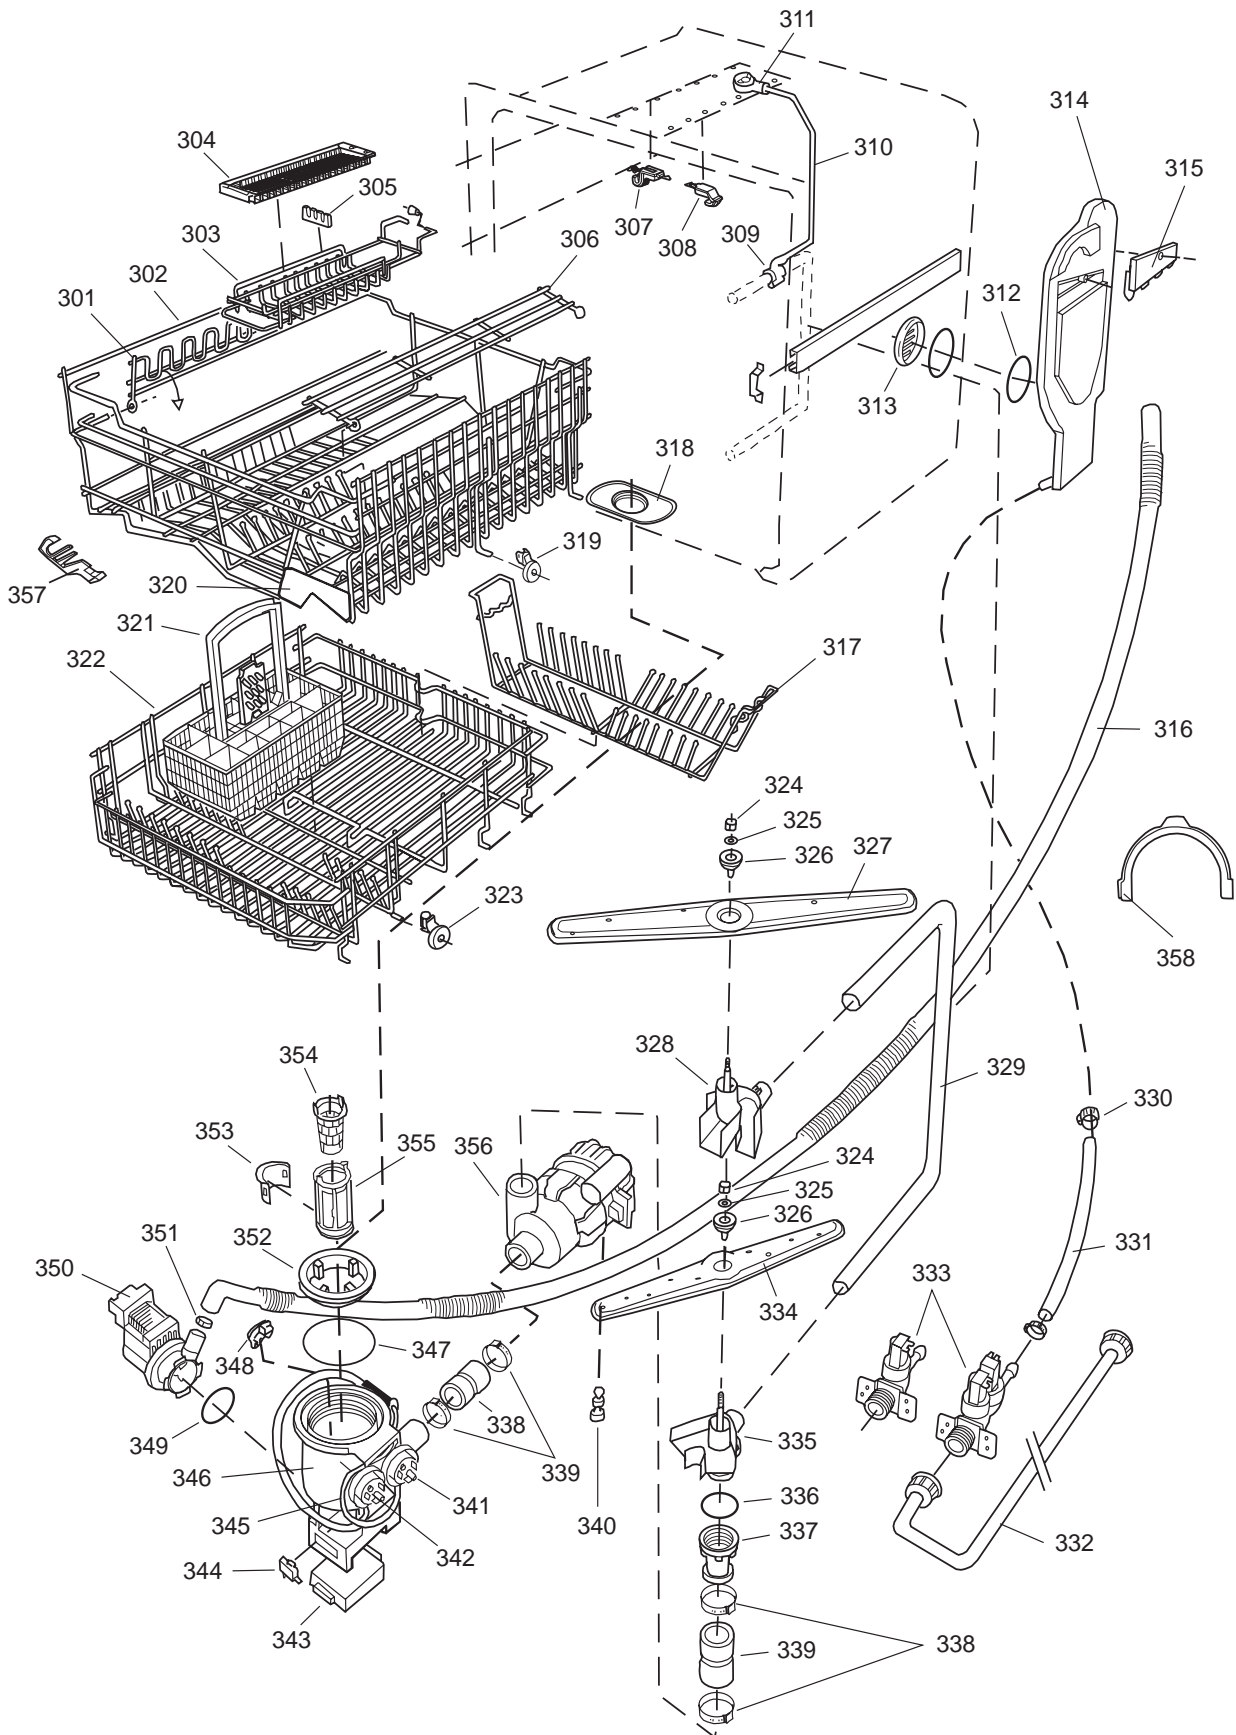

Datum
2003-03-24
Date

DISKSYSTEM

DISHWASHING SYSTEM

Dishwashing system

ASKO, 1475 US - Black Bi (DW953)

Pos	Spare part No.	Description	Qty	Comment
301	8071337-36	Cup Shelf Wine Glass 05/06 D	1 Pcs	
302	8801236-36	Upper Basket Gray	1 Pcs	
302	8801199-36	Rack, Upper 05 & 06 DW	1 Pcs	with cup shelf
306	8071336-36	Cup Shelf 05/06 DW	1 Pcs	
313	8057536-77	Lockring Airbreak Gray	1 Pcs	
314	8057514	Sub To 8801234	1 Pcs	
316	8070304	Drain Hose 05/06 DW	1 Pcs	
316-a	8052239	Hose Clamp, Squeeze	1 Pcs	
316-b	8053642	Hose Clip	1 Pcs	
318	8059740	Strainer Upper 05/06 DW	1 Pcs	
319	8058498-77	Wheel, Upper Basket 05/06 DW	4 Pcs	
320	8057506-77	Knife Stop	1 Pcs	
321	8801089-77	Cutlery Basket 05/06 DW	1 Pcs	
322	8070043-36	Lower Basket 1325/1706	1 Pcs	
323	8009516-77	Rack Wheels Lower 05/06 DW	8 Pcs	
324	8901262	Nut for Spray Arm 05	2 Pcs	
325	8052095	Ceramic Washer, Spray Arm 05	2 Pcs	
326	8057070-77	Spray Arm Insert 05/06 DW	2 Pcs	
327	8072695	Spray Arm - Upper 05/06 DW	1 Pcs	
328	8057068-77	Spray Pipe Bearing Upper	1 Pcs	
329	8057063	Spray pipe, inner 05	1 Pcs	
330	8052189	Hose Clamp, Squeeze	2 Pcs	
331	8070622	Ruber Hose	1 Pcs	
333	8072121	Fill Valve, Single 05/06 DW.	1 Pcs	
333-a	8902087	Screw, Plastic Housing 20 To	2 Pcs	
334	8072692	Spray Arm - Lower 05/06 DW	1 Pcs	
335	8057067-77	Lower Washarm Support 05/06	1 Pcs	
336	8901755	O-Ring Seal	1 Pcs	
337	8057069	Retainer Nut SprayArm 05/06	1 Pcs	
338	8052097	Hose Clamp, Circ. Pump 05/06	4 Pcs	
339	8057484	Hose, Circ. Pump 05/06 DW	2 Pcs	
340	8055095	BUFFER, Circumpump 03/04 DW	1 Pcs	
341	8071024	Level Switch 05/06 DW	1 Pcs	
343	8057053	Subs to 8075110	1 Pcs	
344	8060068	Micro Switch,Overfill 05/06	1 Pcs	
345	8058500	Hose Pressure Sw. 05/06 DW	1 Pcs	
346	8801123	Replaces 8075197-77. Sump 05	1 Pcs	
347	8058503	O-Ring, Sump 05/06 DW	1 Pcs	
348	8057487-79	Sump Plug DW 05/06 Cleanout	1 Pcs	
349	8002584	O-Ring, Drain Pump 05/06 DW	1 Pcs	
350	8057083	DRAINPUMP Repl.by 8072032	1 Pc's	
350	8072032	Drain Pump 05/06 DW	1 Pcs	
351	8052239	Hose Clamp, Squeeze	1 Pcs	
352	8057488	Locking ring, bottom well 05	1 Pcs	
353	8058454	Cover Str. Basket 05/06 DW	1 Pcs	
354	8057972-77	Strainer Basket Grey 05/06 D	1 Pcs	
355	8057486-77	Filter, fine 05 & 06 DW	1 Pcs	
356	8071250	Circ. Pump 05/06 DW	1 Pcs	
356-a	8075380	capacitor D3000	1 Pcs	
357	8071214-77	Knife Holder 05/06 DW	2 Pcs	
358	8072528-77	Holder Outlet Hose	1 Pcs	
358	8050805	GOOSE NECK for DRAIN HOSE	1 Pcs	