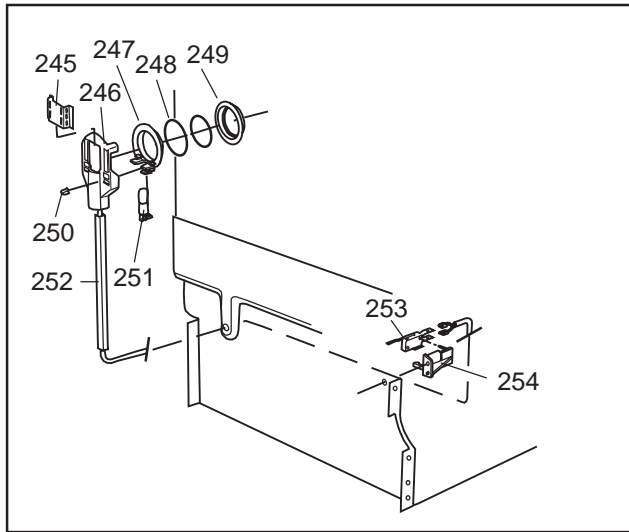

Datum

2003-03-24

Date

BEHÅLLARE

CONTAINER AND RELATED PARTS

Container and related parts

ASKO, 1475 US - Black Bi (DW953)

Pos	Spare part No.	Description	Qty	Comment
201	8057977	Bearing Upper Rail 05/06 DW	8 Pcs	
202	8058638-77	Ball Holder, Upper Rail DW	2 Pcs	
203	8057979-77	Rack Stop Grey 05/06 DW	2 Pcs	
204	8057052	Guide Rail '05 '06 DW	2 Pcs	
205	8057978-77	Rail Stop - Back Grey 05/06	2 Pcs	
206	8057489	Tub Seal 05/06 DW	1 Pcs	
208	8801098	Lock Catch Kit 05'06 D/W	1 Pcs	
210	8057077	Heating Element DW 05/06 140	1 Pcs	
210	8002370	Protective Collar	2 Pcs	
211	8901110	Screw w/O-Ring DW 05/06 25-T	4 Pcs	
212	8070613	Sealing Strip Casing	1 Pcs	
216	8002579	T-Stat 05/06 DW Overheat	1 Pcs	
222	8070142	Cable holder, rear 05	1 Pcs	
223	8058495	Cable holder, door 05	1 Pcs	
224	8060033	Sound Absorb	1 Pcs	
225	8057523	Bottom and Side support '05	1 Pcs	
228	8058558	RFI 05/06 WM	1 Pcs	
229	8050251	Terminal Block DW All	1 Pcs	
229-a	8900357	Screw, terminal block	1 Pcs	
230	8059991	Cable holder, supply line 05	1 Pcs	
231	8006948	Grommet	1 Pcs	
232	8058491-77	Door Spring 05/06 for 0-7 lb	2 Pcs	
233	8057062	Subs to 8074877	4 Pcs	
234	8901156	Nut, Levelling Legs	4 Pcs	
235	8051957	Slide, foot 02 DW	2 Pcs	
236	8072119	Washer	4 Pcs	
239	8058352	Sound Absorb Outer	2 Pcs	
241	8060255	No longer Avail. po# 8008- H	1 Pcs	
242	8070495	Inlet Valve Mount	1 Pcs	
242-a	8900327	Screw 20 Torx, Self Tapping	2 Pcs	
243	8059761-29	Filler Strip - Left DW - Bla	1 Pcs	
243	8059762-29	Filler Strip, Right 05/06 DW	1 Pcs	
243-a	8900646	Screw 20 Torx SS	4 Pcs	
244	8070614	Insulation,fill strip 05&06	2 Pcs