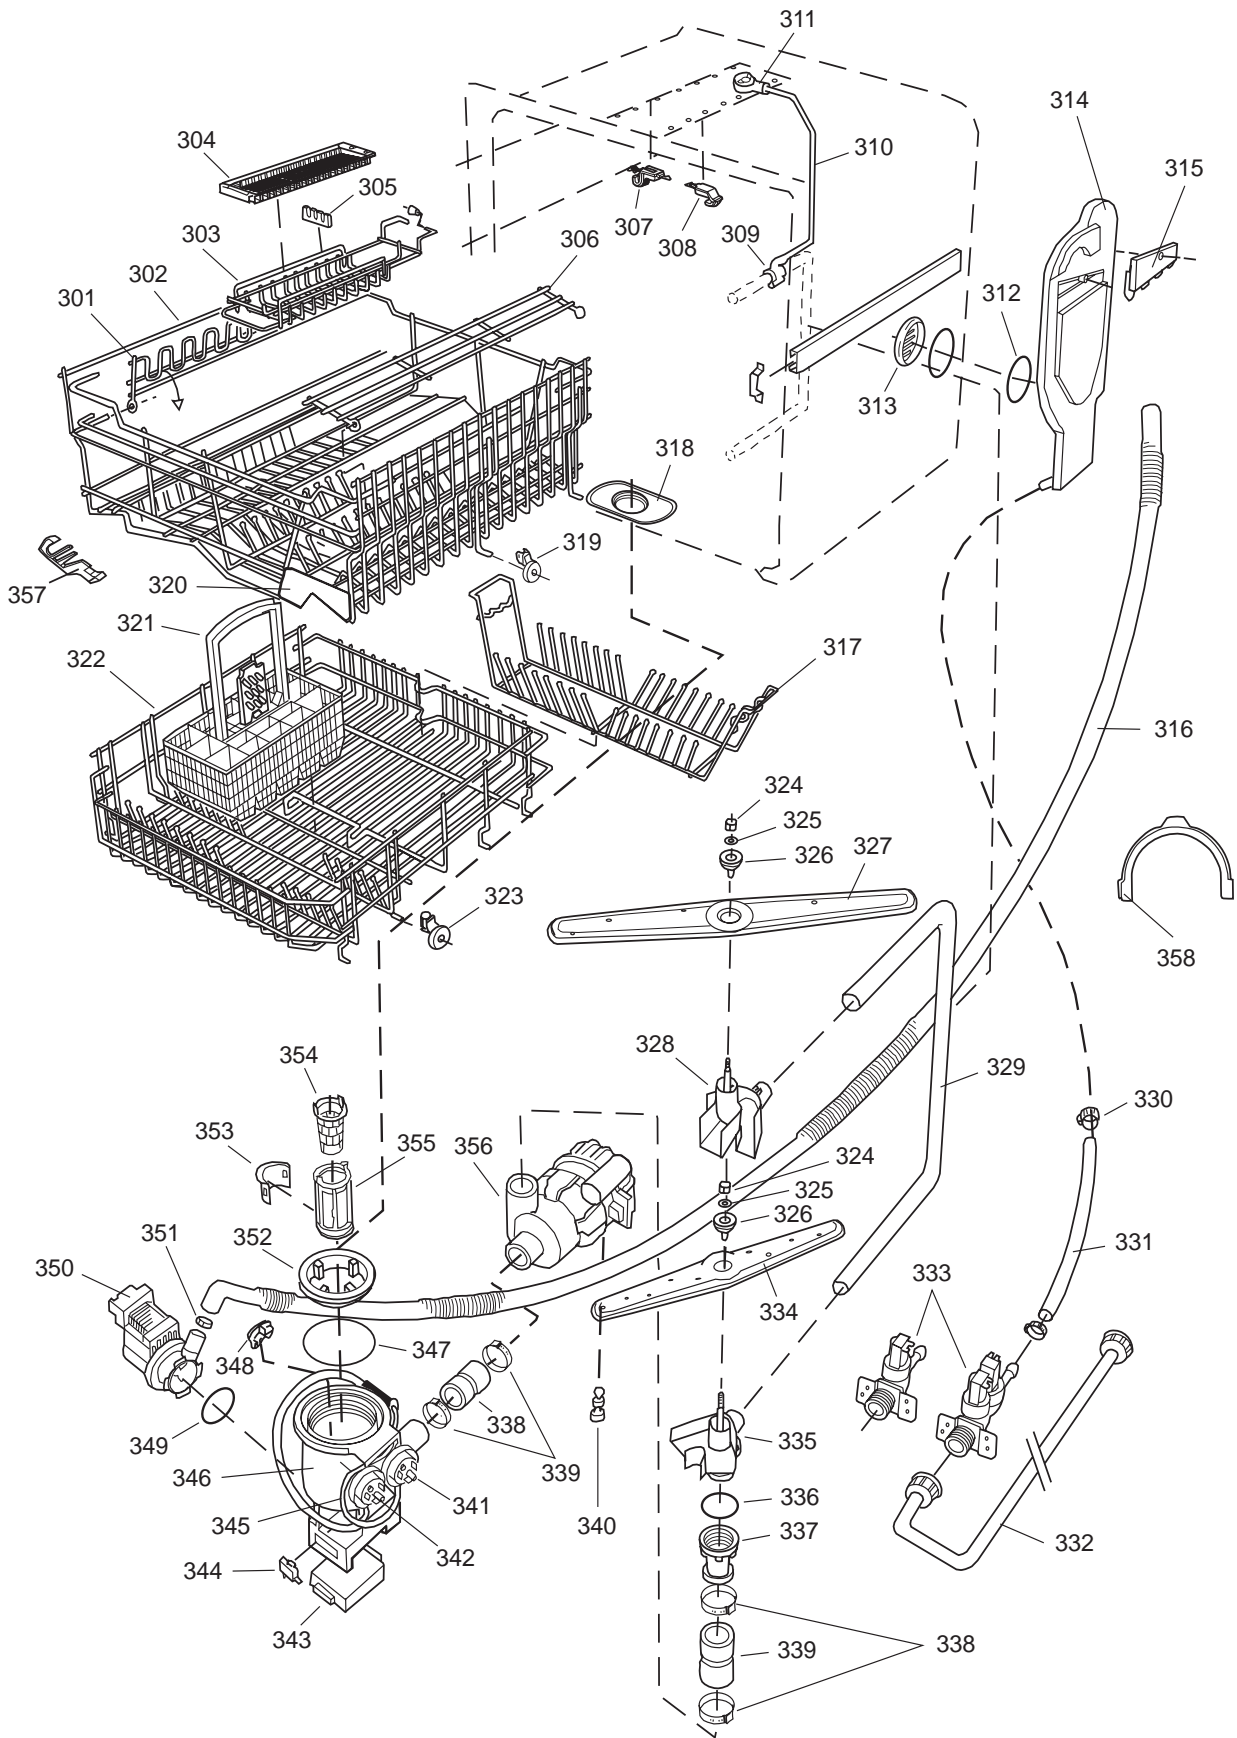

Datum
2003-03-24
Date

DISKSYSTEM

DISHWASHING SYSTEM

Dishwashing system

ASKO, 1475 US - Black Bi (DW953)

Pos	Spare part No.	Description	Qty	Comment
301	8071337-36	Cup Shelf Wine Glass 05/06 D	1 Pcs	
302	8801236-36	Upper Basket Gray	1 Pcs	
302	8801199-36	Rack, Upper 05 & 06 DW	1 Pcs	with cup shelf
306	8071336-36	Cup Shelf 05/06 DW	1 Pcs	
313	8057536-77	Lockring Airbreak Gray	1 Pcs	
314	8057514	Sub To 8801234	1 Pcs	
316	8070304	Drain Hose 05/06 DW	1 Pcs	
316-a	8052239	Hose Clamp, Squeeze	1 Pcs	
316-b	8053642	Hose Clip	1 Pcs	
318	8059740	Strainer Upper 05/06 DW	1 Pcs	
319	8058498-77	Wheel, Upper Basket 05/06 DW	4 Pcs	
320	8057506-77	Knife Stop	1 Pcs	
321	8801089-77	Cutlery Basket 05/06 DW	1 Pcs	
322	8070043-36	Lower Basket 1325/1706	1 Pcs	
323	8009516-77	Rack Wheels Lower 05/06 DW	8 Pcs	
324	8901262	Nut for Spray Arm 05	2 Pcs	
325	8052095	Ceramic Washer, Spray Arm 05	2 Pcs	
326	8057070-77	Spray Arm Insert 05/06 DW	2 Pcs	
327	8072695	Spray Arm - Upper 05/06 DW	1 Pcs	
328	8057068-77	Spray Pipe Bearing Upper	1 Pcs	
329	8057063	Spray pipe, inner 05	1 Pcs	
330	8052189	Hose Clamp, Squeeze	2 Pcs	
331	8070622	Ruber Hose	1 Pcs	
333	8072121	Fill Valve, Single 05/06 DW.	1 Pcs	
333-a	8902087	Screw, Plastic Housing 20 To	2 Pcs	
334	8072692	Spray Arm - Lower 05/06 DW	1 Pcs	
335	8057067-77	Lower Washarm Support 05/06	1 Pcs	
336	8901755	O-Ring Seal	1 Pcs	
337	8057069	Retainer Nut SprayArm 05/06	1 Pcs	
338	8052097	Hose Clamp, Circ. Pump 05/06	4 Pcs	
339	8057484	Hose, Circ. Pump 05/06 DW	2 Pcs	
340	8055095	BUFFER, Circumpump 03/04 DW	1 Pcs	
341	8071024	Level Switch 05/06 DW	1 Pcs	
343	8057053	Subs to 8075110	1 Pcs	
344	8060068	Micro Switch,Overfill 05/06	1 Pcs	
345	8058500	Hose Pressure Sw. 05/06 DW	1 Pcs	
346	8801123	Replaces 8075197-77. Sump 05	1 Pcs	
347	8058503	O-Ring, Sump 05/06 DW	1 Pcs	
348	8057487-79	Sump Plug DW 05/06 Cleanout	1 Pcs	
349	8002584	O-Ring, Drain Pump 05/06 DW	1 Pcs	
350	8057083	DRAINPUMP Repl.by 8072032	1 Pc's	
350	8072032	Drain Pump 05/06 DW	1 Pcs	
351	8052239	Hose Clamp, Squeeze	1 Pcs	
352	8057488	Locking ring, bottom well 05	1 Pcs	
353	8058454	Cover Str. Basket 05/06 DW	1 Pcs	
354	8057972-77	Strainer Basket Grey 05/06 D	1 Pcs	
355	8057486-77	Filter, fine 05 & 06 DW	1 Pcs	
356	8071250	Circ. Pump 05/06 DW	1 Pcs	
356-a	8075380	capacitor D3000	1 Pcs	
357	8071214-77	Knife Holder 05/06 DW	2 Pcs	
358	8072528-77	Holder Outlet Hose	1 Pcs	
358	8050805	GOOSE NECK for DRAIN HOSE	1 Pcs