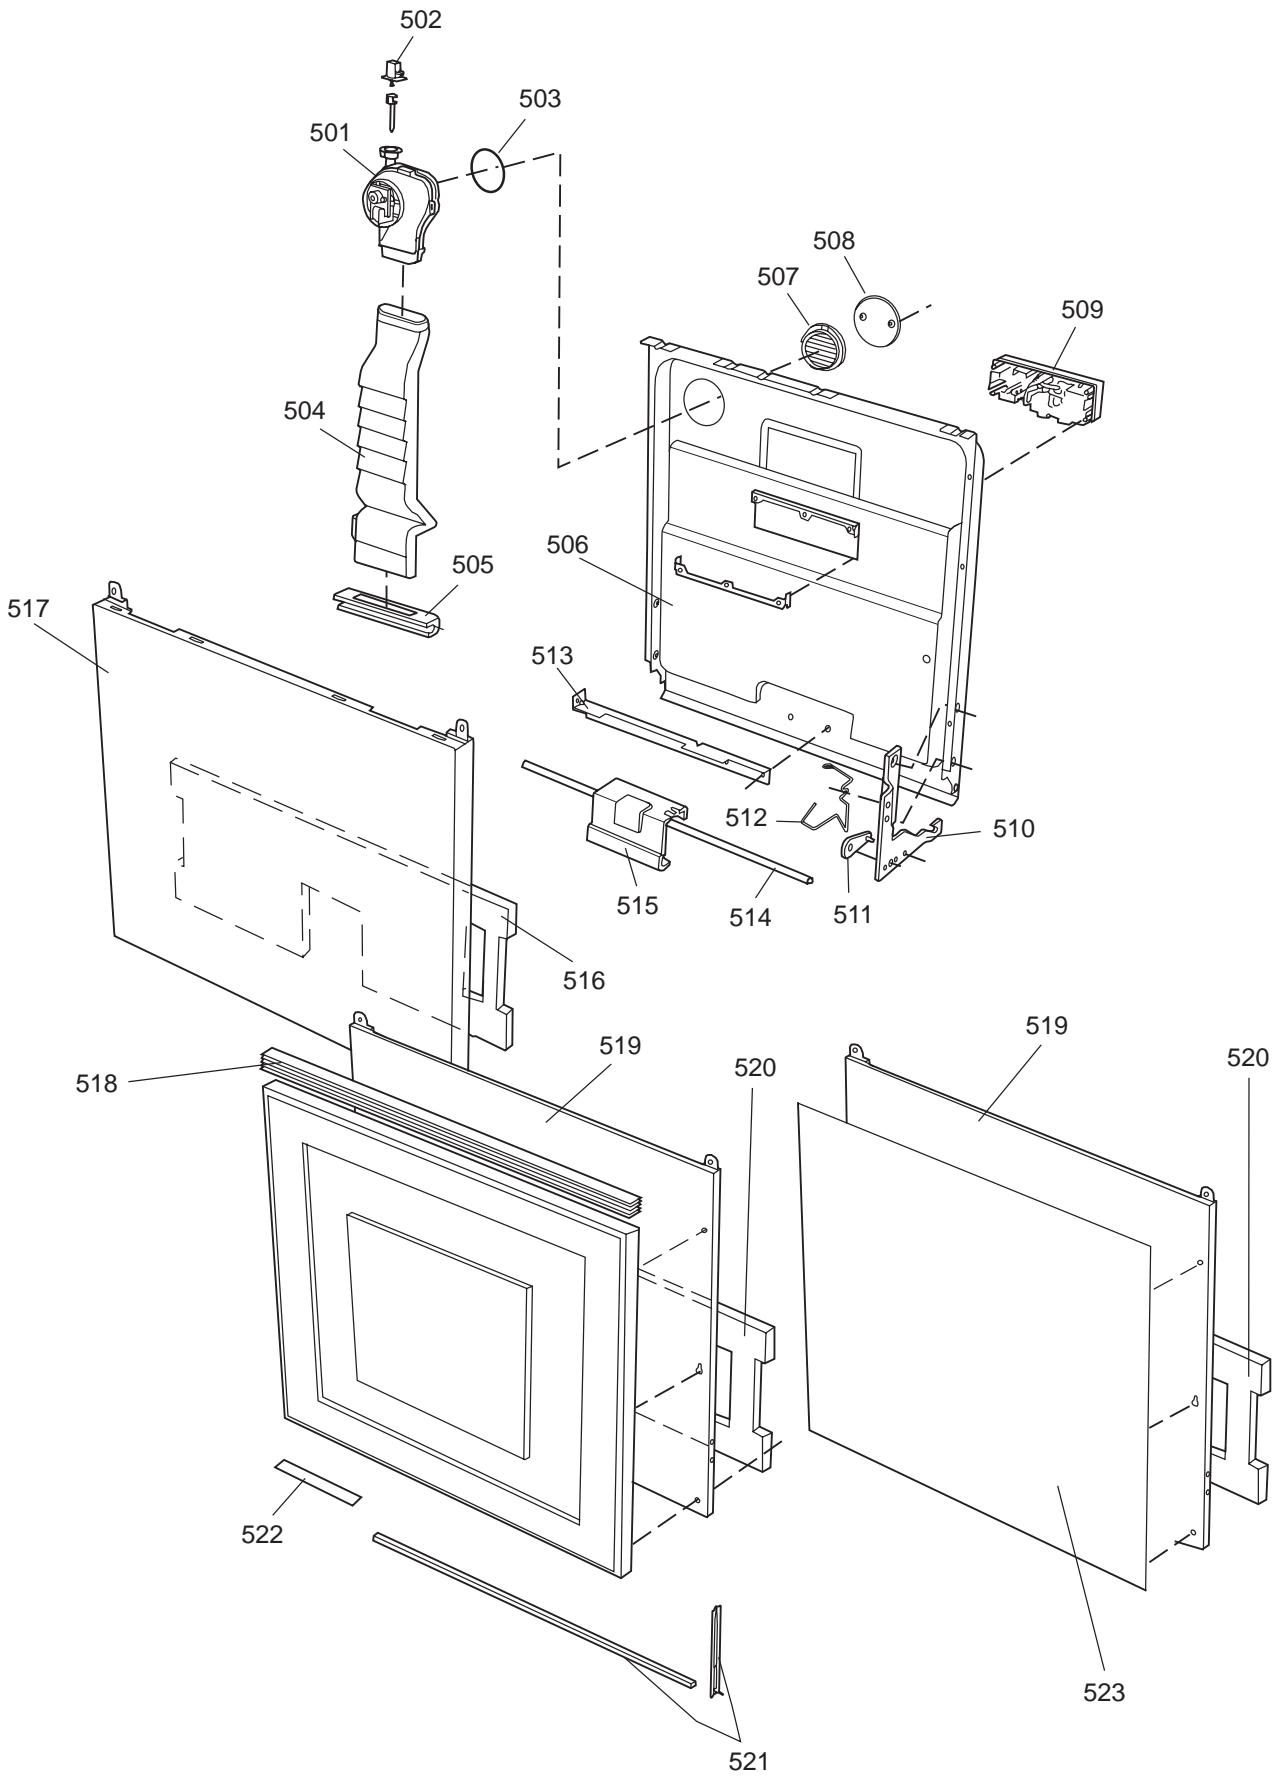

Datum
2003-03-24
Date

PANEL

CONTROL PANEL AND RELATED PARTS

Control panel and related parts

ASKO, 1475 US - Black Bi (DW953)

Pos	Spare part No.	Description	Qty	Comment
601	8057541-33	Door Handle, Black DW 05/06	1 Pcs	
602	8057545	Rotary catch, child safety '	1 Pcs	
603	8057546	SPRING, SafetyCatch 05/06 DW	1 Pcs	
604	8057544	Arm, SafetyCatch 05/06 DW	1 Pcs	
605	8057539	Bracket 4 Switch/Handle 05/0	1 Pcs	
605-a	8902085	Screw 20T for Plastic	2 Pcs	
606	8071098	Cover for Micro Switch	1 Pcs	
607	8055473	Door Switch - DW 05/06	1 Pcs	
608	8057542	Actuator, Doorswitch 05/06 D	1 Pcs	
609	8007078	Spring 02 Handle, DW	1 Pcs	
612	8070501-33	Decor Insert Black 1475	1 Pcs	
614	8057538-69	Cover Main Switch Black 05'	1 Pcs	
614	8071680-69	Control Panel 05/06 DW	1 Pcs	
621	8060076	Cover, protective 05	1 Pcs	
622	8801201	Board, DW 05/06 (Not FI/Cust	1 Pcs	
622-a	8902053	Screw	2 Pcs	
623	8059767	Thermistor 05/06 DW	1 Pcs	
624	8070042	Cable set 1475	1 Pcs	
624	8059861	BASIC HARNESS DOOR DW95E	1 Pc's	
624	8059865	Basic Harness	1 Pcs	
625	8070508-33	Silicon Buttons Black 05	1 Pcs	
690	8071178	INSTRUCTIONS 1475 CA/US	1 Pc's	