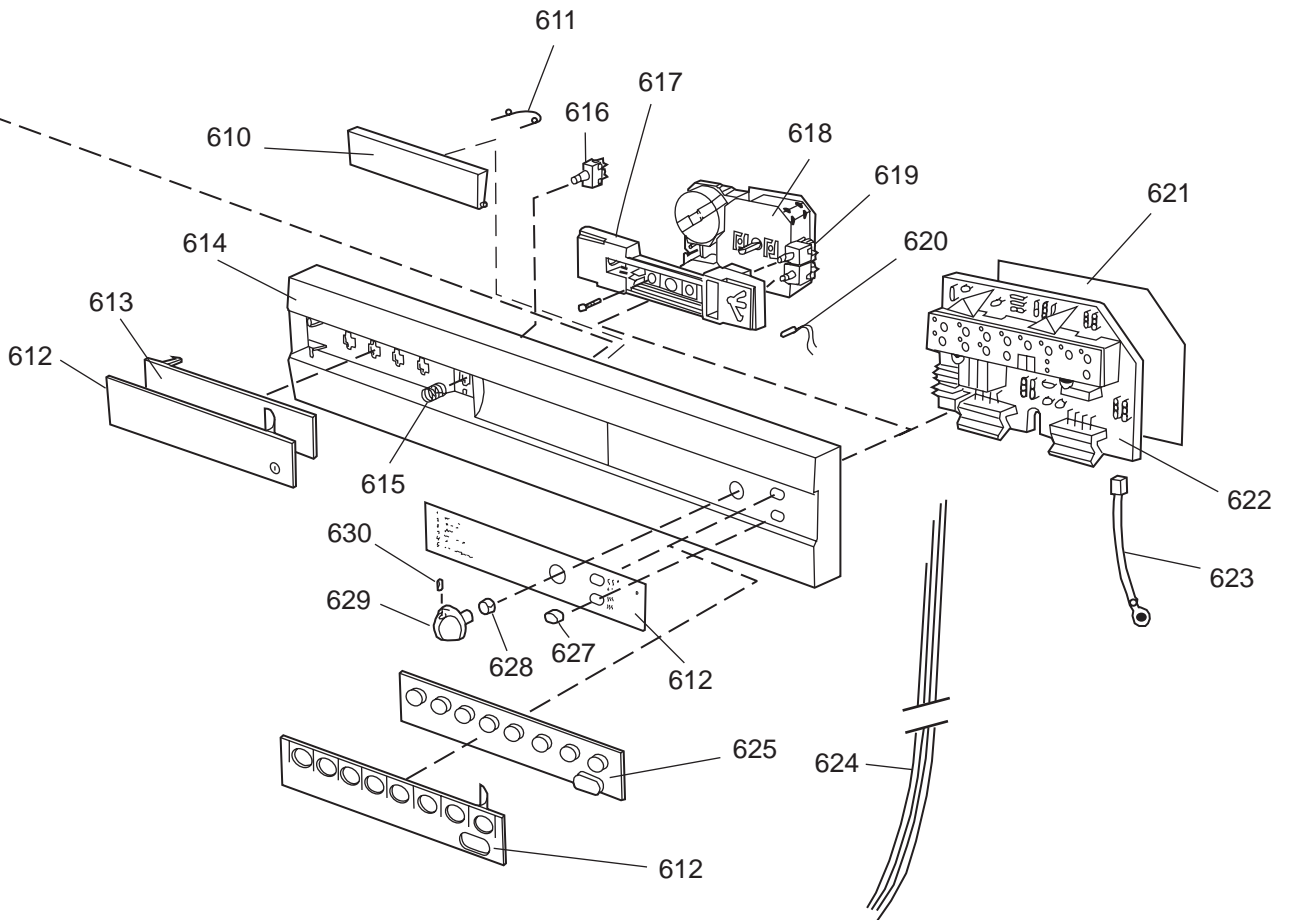

Datum
2003-03-24
Date

PANEL

CONTROL PANEL AND RELATED PARTS

Control panel and related parts

ASKO, 1475 US - Black Bi (DW953)

Pos	Spare part No.	Description	Qty	Comment
601	8057541-33	Door Handle, Black DW 05/06	1 Pcs	
602	8057545	Rotary catch, child safety '	1 Pcs	
603	8057546	SPRING, SafetyCatch 05/06 DW	1 Pcs	
604	8057544	Arm, SafetyCatch 05/06 DW	1 Pcs	
605	8057539	Bracket 4 Switch/Handle 05/0	1 Pcs	
605-a	8902085	Screw 20T for Plastic	2 Pcs	
606	8071098	Cover for Micro Switch	1 Pcs	
607	8055473	Door Switch - DW 05/06	1 Pcs	
608	8057542	Actuator, Doorswitch 05/06 D	1 Pcs	
609	8007078	Spring 02 Handle, DW	1 Pcs	
612	8070501-33	Decor Insert Black 1475	1 Pcs	
614	8057538-69	Cover Main Switch Black 05'	1 Pcs	
614	8071680-69	Control Panel 05/06 DW	1 Pcs	
621	8060076	Cover, protective 05	1 Pcs	
622	8801201	Board, DW 05/06 (Not FI/Cust	1 Pcs	
622-a	8902053	Screw	2 Pcs	
623	8059767	Thermistor 05/06 DW	1 Pcs	
624	8070042	Cable set 1475	1 Pcs	
624	8059861	BASIC HARNESS DOOR DW95E	1 Pc's	
624	8059865	Basic Harness	1 Pcs	
625	8070508-33	Silicon Buttons Black 05	1 Pcs	
690	8071178	INSTRUCTIONS 1475 CA/US	1 Pc's