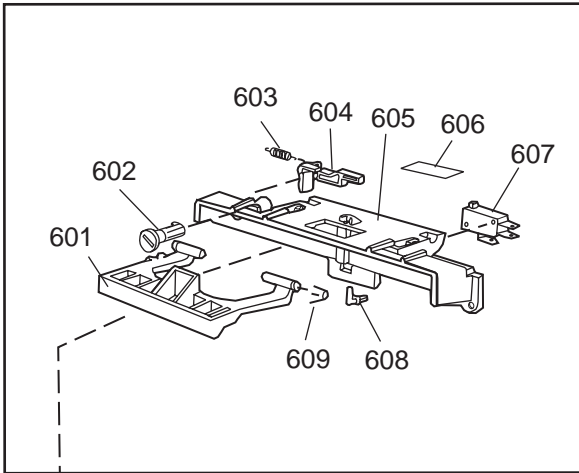

Datum
2003-03-24
Date

PANEL

CONTROL PANEL AND RELATED PARTS

Control panel and related parts

ASKO, 1475 US - Black Bi (DW953)

Pos	Spare part No.	Description	Qty	Comment
601	8057541-33	Door Handle, Black DW 05/06	1 Pcs	
602	8057545	Rotary catch, child safety '	1 Pcs	
603	8057546	SPRING, SafetyCatch 05/06 DW	1 Pcs	
604	8057544	Arm, SafetyCatch 05/06 DW	1 Pcs	
605	8057539	Bracket 4 Switch/Handle 05/0	1 Pcs	
605-a	8902085	Screw 20T for Plastic	2 Pcs	
606	8071098	Cover for Micro Switch	1 Pcs	
607	8055473	Door Switch - DW 05/06	1 Pcs	
608	8057542	Actuator, Doorswitch 05/06 D	1 Pcs	
609	8007078	Spring 02 Handle, DW	1 Pcs	
612	8070501-33	Decor Insert Black 1475	1 Pcs	
614	8057538-69	Cover Main Switch Black 05'	1 Pcs	
614	8071680-69	Control Panel 05/06 DW	1 Pcs	
621	8060076	Cover, protective 05	1 Pcs	
622	8801201	Board, DW 05/06 (Not FI/Cust	1 Pcs	
622-a	8902053	Screw	2 Pcs	
623	8059767	Thermistor 05/06 DW	1 Pcs	
624	8070042	Cable set 1475	1 Pcs	
624	8059861	BASIC HARNESS DOOR DW95E	1 Pc's	
624	8059865	Basic Harness	1 Pcs	
625	8070508-33	Silicon Buttons Black 05	1 Pcs	
690	8071178	INSTRUCTIONS 1475 CA/US	1 Pc's