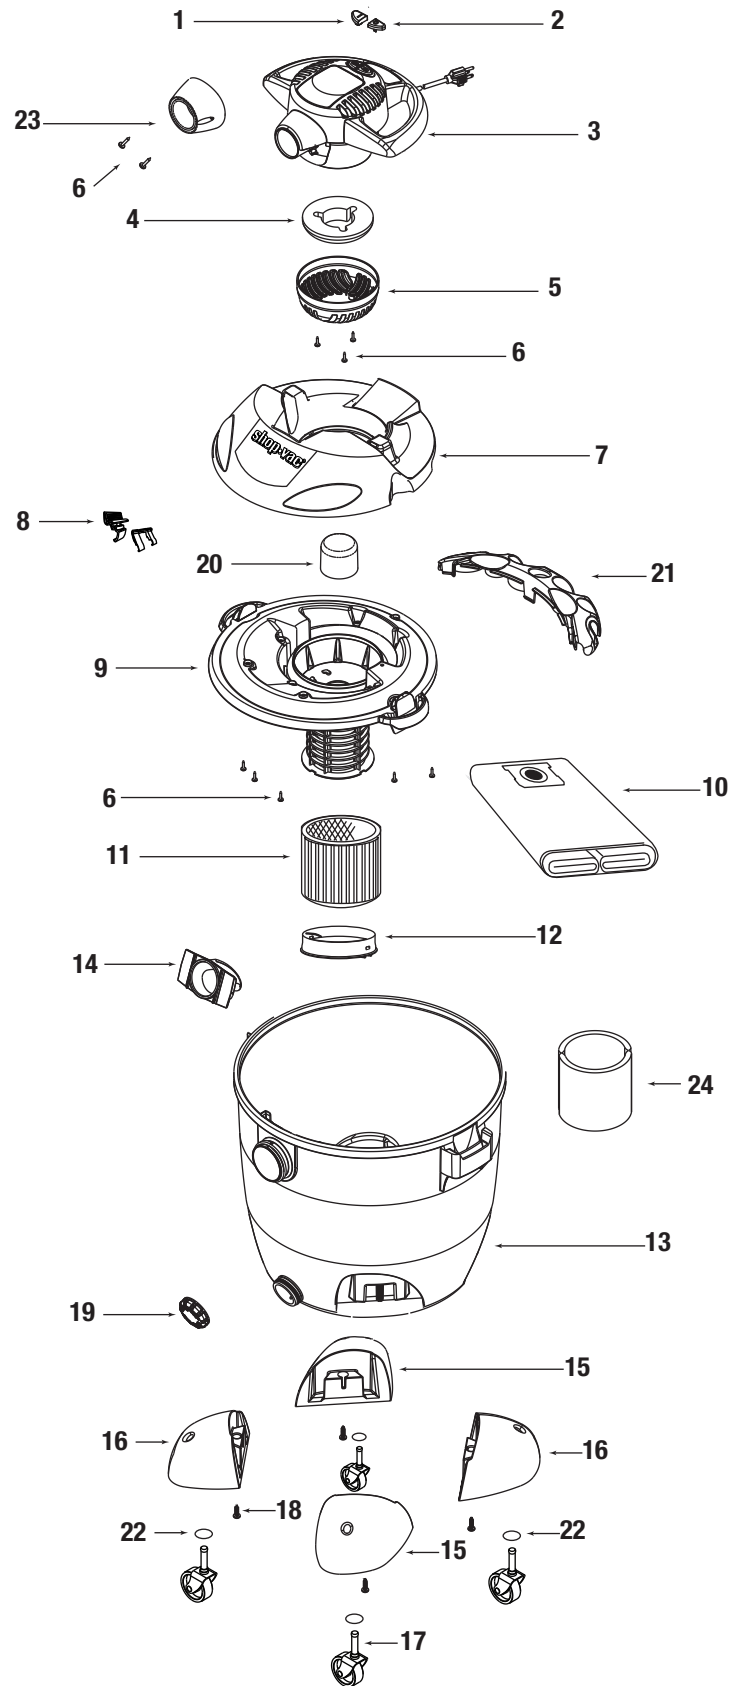

This Owner's Manual is provided and hosted by [Appliance Factory Parts](#).

Shop Vac LB650C Owner's Manual

[Shop genuine replacement parts for Shop Vac LB650C](#)

[Find Your Shop Vac Vacuum Cleaner Parts - Select From 487 Models](#)

----- Manual continues below -----

ITEM	DESCRIPTION	PART NO.
1	Switch Button - I	7441516
2	Switch Button - O	7441521
3	Power Unit (Includes 1-6 & 23)	7270797
4	Foam Pad	8541205
5	Inlet Shield	7442301
6	Screw 10 x 3/4" Trilobe Twin Lead	1517699
7	Tank Cover	7442070
8	Lid Latch	1945462
9	Lid Cage & Latch Assembly	7350680
10	Filter Bag	9066211
11	Cartridge Filter	9030411
12	Filter Retainer	3008000
13	Tank Assembly	1945330
14	Inlet Deflector	7413120
15	Caster Foot A	8568006
16	Caster Foot B	8568016
17	Caster	6773900
18	Screw 10 x 3/4" SL Hex Head	1503999
19	Drain Cap	1062500
20	Float	7411200
21	Tool Holder	8412000
22	Flat Washer	0704399
23	Ferrule	7350400
24	Foam Sleeve	90585