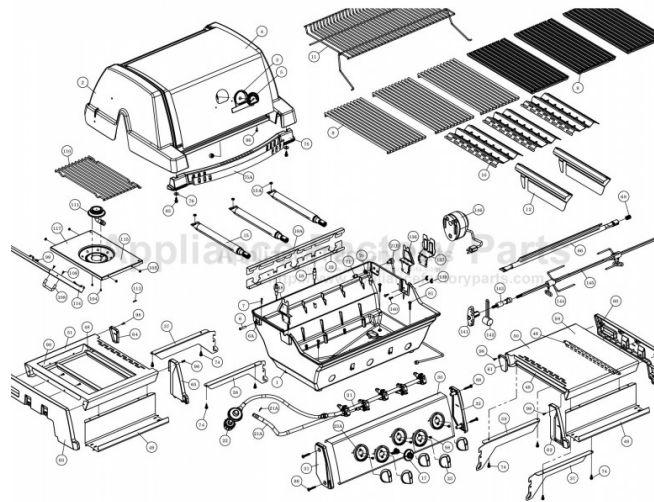

[Find Your Broil King Grill Parts - Select From 1348 Models](#)

----- Manual continues below -----