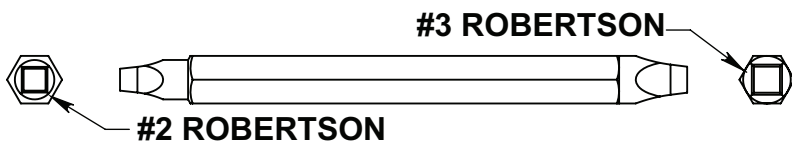

HARDWARE INCLUDED / MATERIAL INCLUS / EQUIPOS INCLUIDO

S21420		X2	S21124		X2	Y-12222		X1
Y-12855		X1	Y-11793		X5	AAA		X1
Y-12865		X8	Y-12223		X1	Y-29304		X2
Y-12124		X1	Y-12673		X2	S21084		X2
Y-11561		X4	Y-11551		X1			
Y-29306		X2	S21061		X2			
10070-E340MS								X1

TOOLS REQUIRED / OUTILS NECESSAIRES / HERRAMIENTAS NECESARIAS