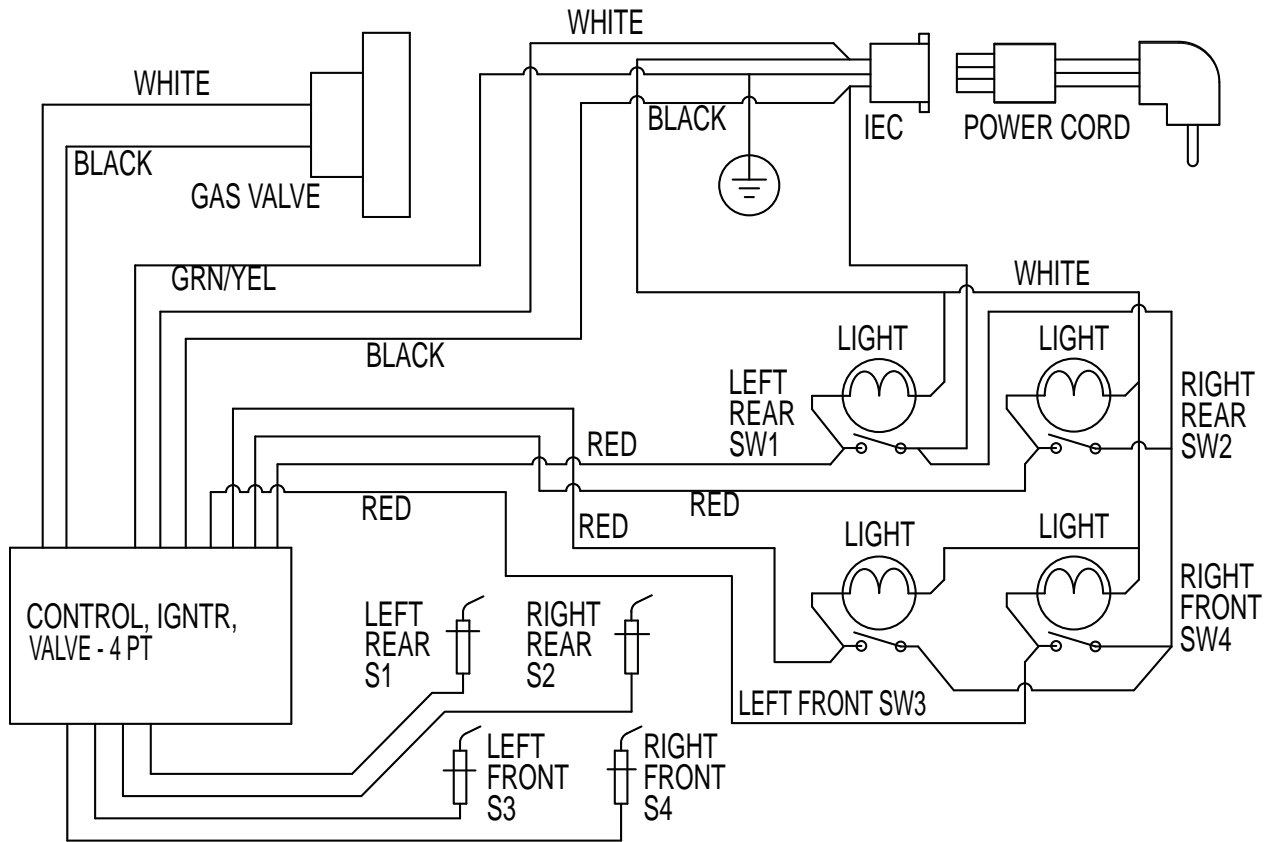

**WIRING DIAGRAM 15" GAS COOKTOP**

### WIRING DIAGRAM 30" GAS COOKTOP

**WIRING DIAGRAM 36" GAS COOKTOP**

**\*INTERNATIONAL UNITS ONLY\***  
**WIRING SCHEMATIC 15" GAS COOKTOP**

**\*INTERNATIONAL UNITS ONLY\*  
WIRING SCHEMATIC 30" GAS COOKTOP**

**\*INTERNATIONAL UNITS ONLY\***  
**WIRING SCHEMATIC 36" GAS COOKTOP**