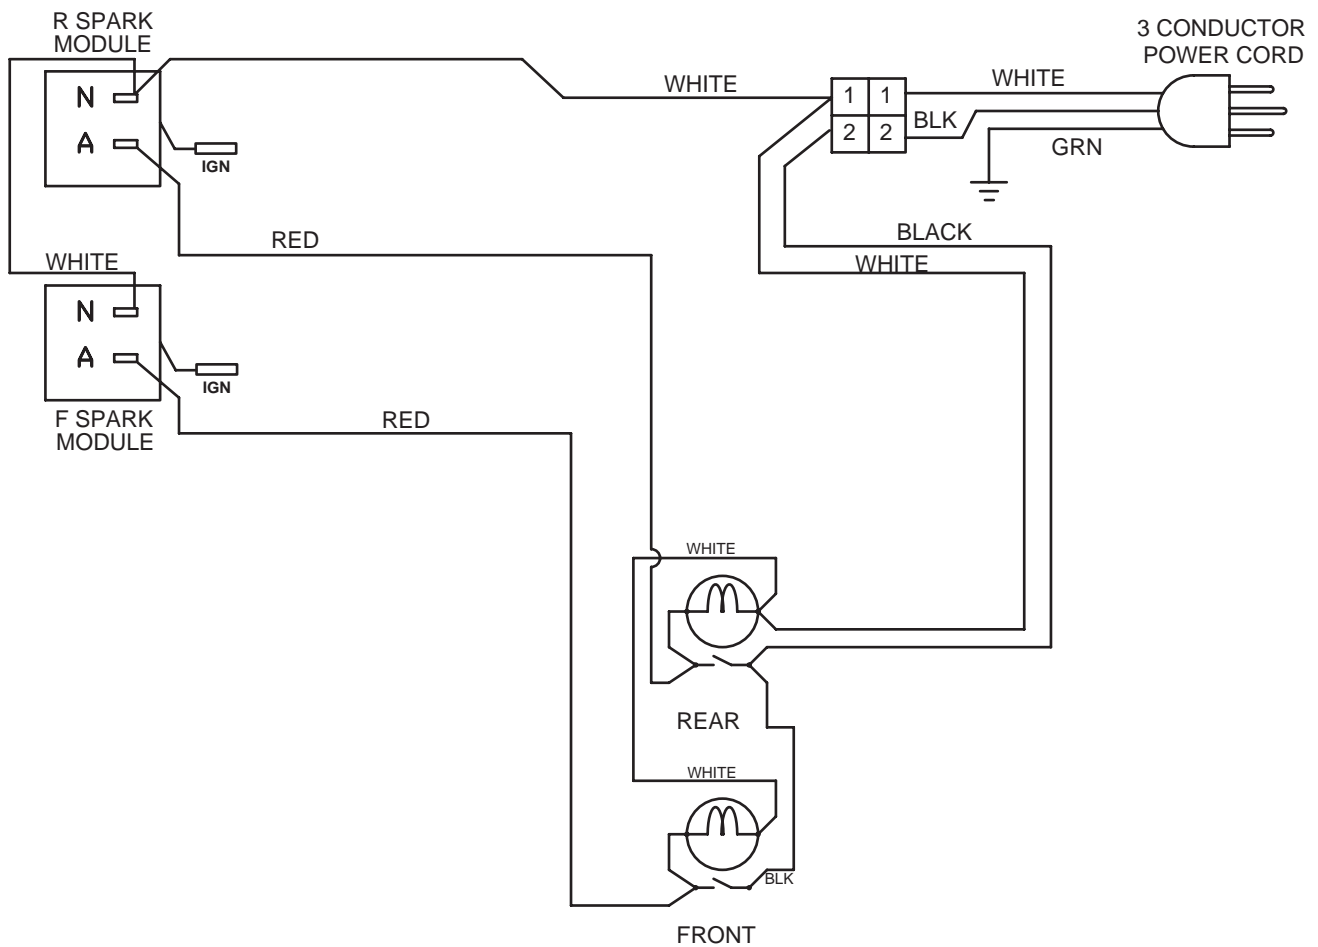

**WIRING DIAGRAM 15" GAS COOKTOP**

### WIRING DIAGRAM 30" GAS COOKTOP

**WIRING DIAGRAM 36" GAS COOKTOP**

**\*INTERNATIONAL UNITS ONLY\***  
**WIRING SCHEMATIC 15" GAS COOKTOP**

**\*INTERNATIONAL UNITS ONLY\*  
WIRING SCHEMATIC 30" GAS COOKTOP**

**\*INTERNATIONAL UNITS ONLY\***  
**WIRING SCHEMATIC 36" GAS COOKTOP**