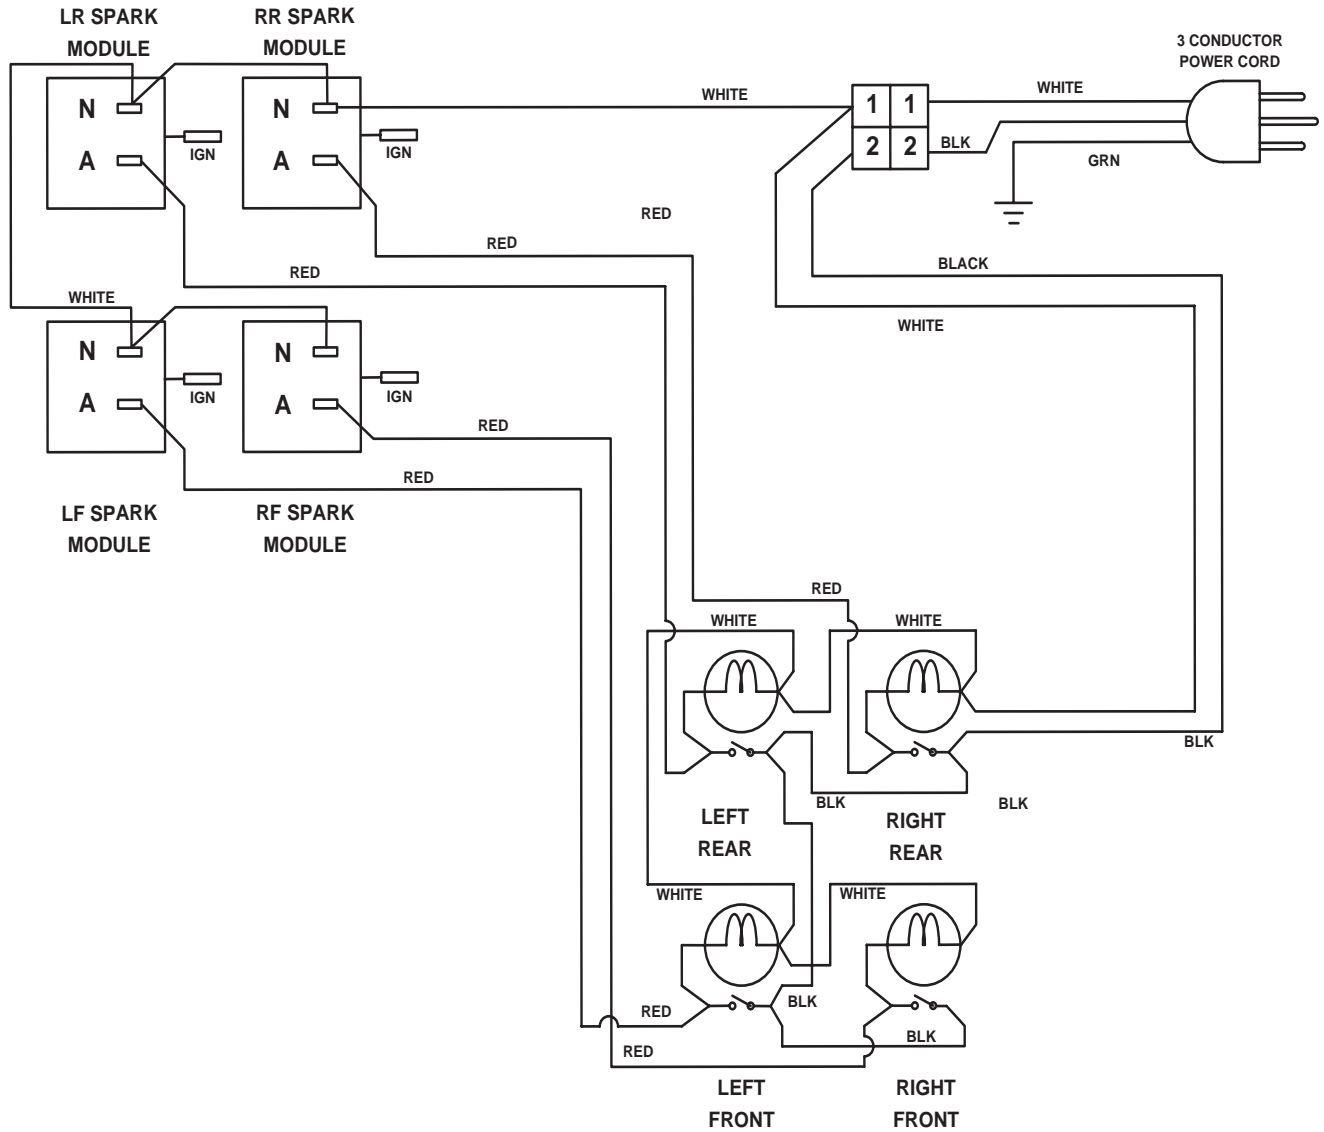

**WIRING DIAGRAM 15" GAS COOKTOP**

### WIRING DIAGRAM 30" GAS COOKTOP

**WIRING DIAGRAM 36" GAS COOKTOP**

**\*INTERNATIONAL UNITS ONLY\***  
**WIRING SCHEMATIC 15" GAS COOKTOP**

**\*INTERNATIONAL UNITS ONLY\*  
WIRING SCHEMATIC 30" GAS COOKTOP**

**\*INTERNATIONAL UNITS ONLY\***  
**WIRING SCHEMATIC 36" GAS COOKTOP**