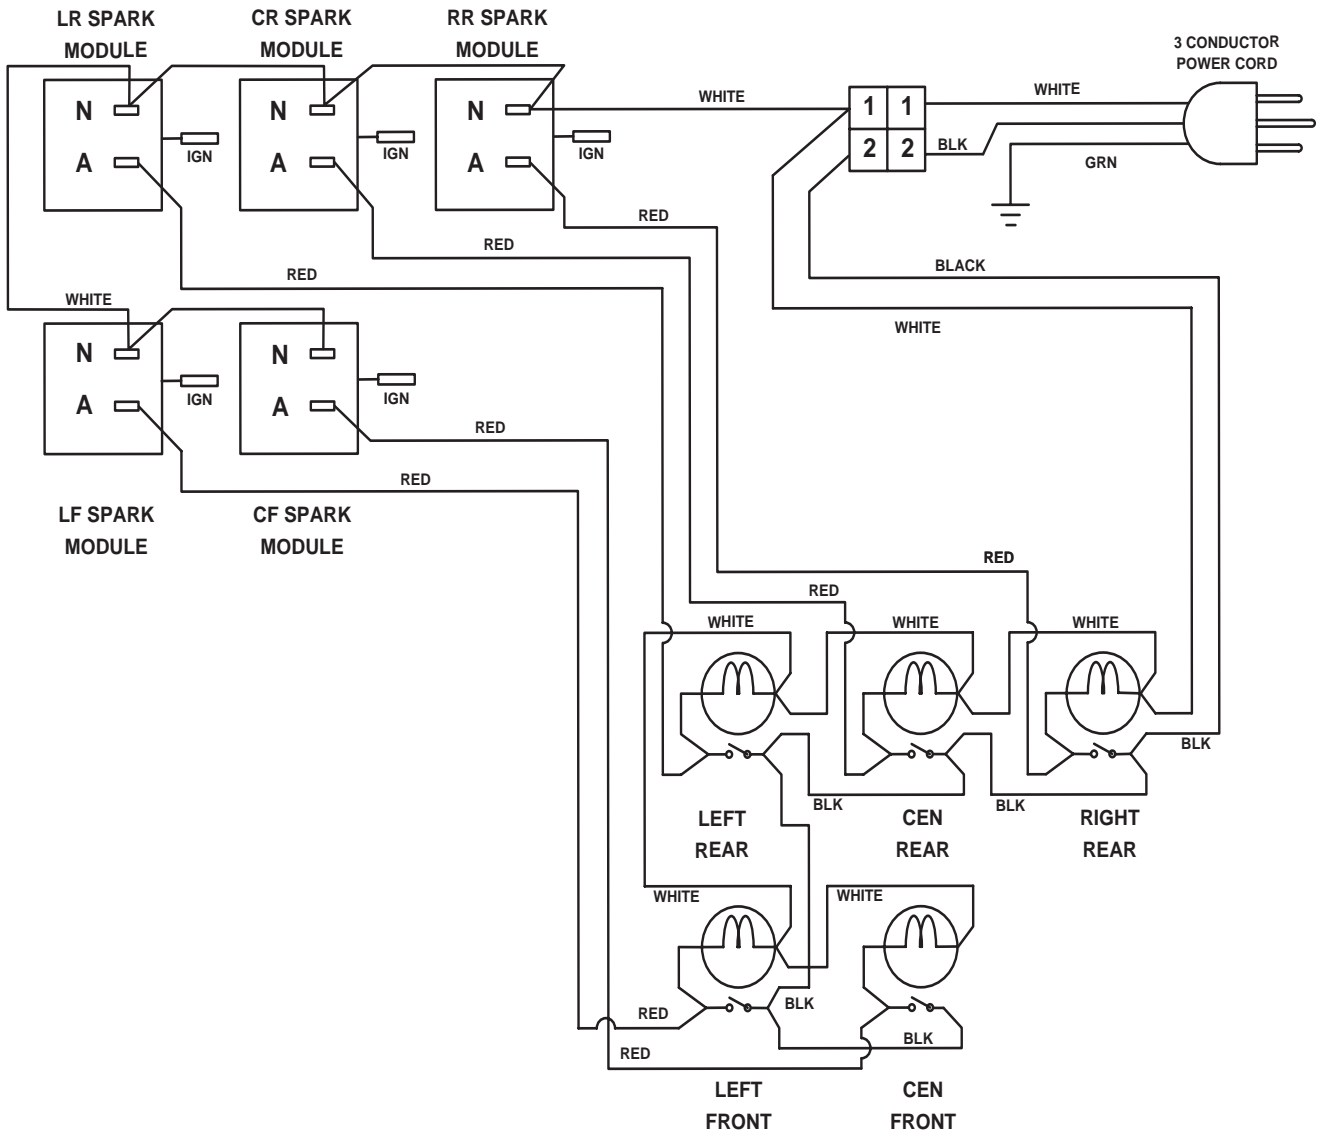

**WIRING DIAGRAM 15" GAS COOKTOP**

### WIRING DIAGRAM 30" GAS COOKTOP

**WIRING DIAGRAM 36" GAS COOKTOP**

**\*INTERNATIONAL UNITS ONLY\***  
**WIRING SCHEMATIC 15" GAS COOKTOP**

**\*INTERNATIONAL UNITS ONLY\*  
WIRING SCHEMATIC 30" GAS COOKTOP**

**\*INTERNATIONAL UNITS ONLY\***  
**WIRING SCHEMATIC 36" GAS COOKTOP**