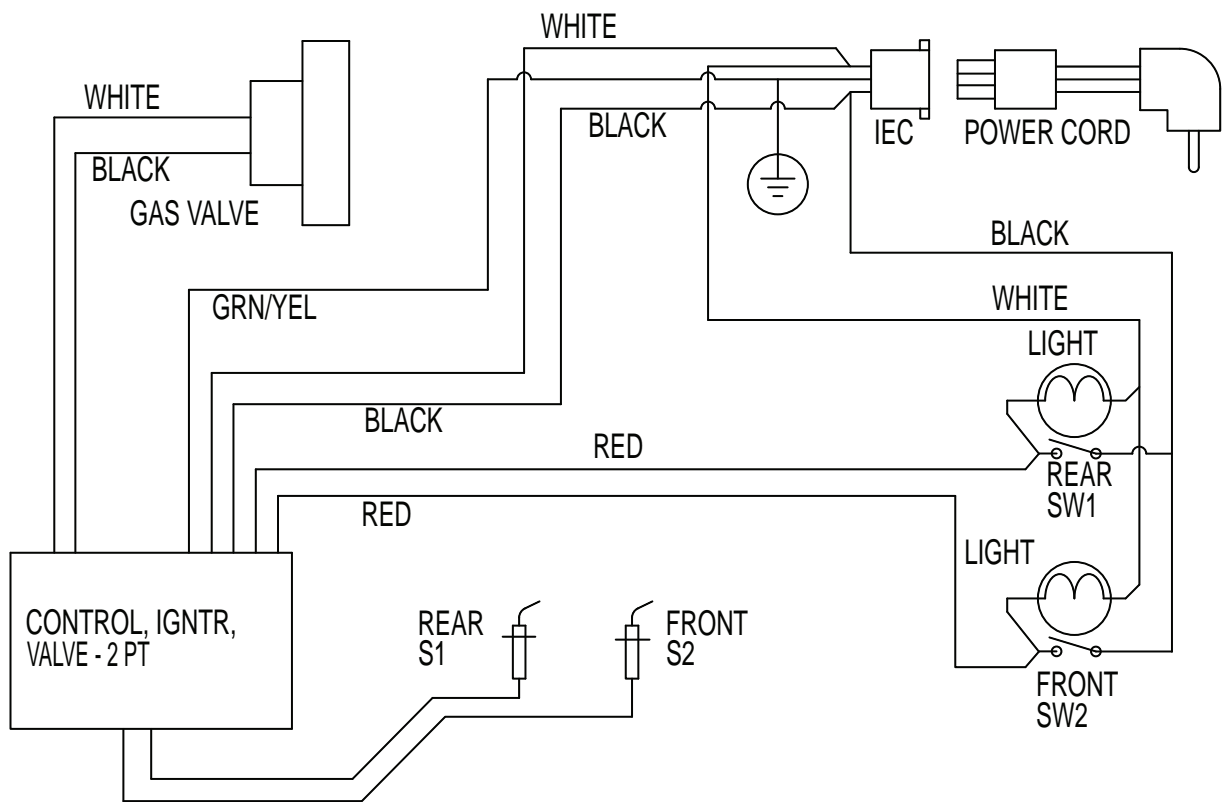

**WIRING DIAGRAM 15" GAS COOKTOP**

### WIRING DIAGRAM 30" GAS COOKTOP

**WIRING DIAGRAM 36" GAS COOKTOP**

**\*INTERNATIONAL UNITS ONLY\***  
**WIRING SCHEMATIC 15" GAS COOKTOP**

**\*INTERNATIONAL UNITS ONLY\*  
WIRING SCHEMATIC 30" GAS COOKTOP**

**\*INTERNATIONAL UNITS ONLY\***  
**WIRING SCHEMATIC 36" GAS COOKTOP**