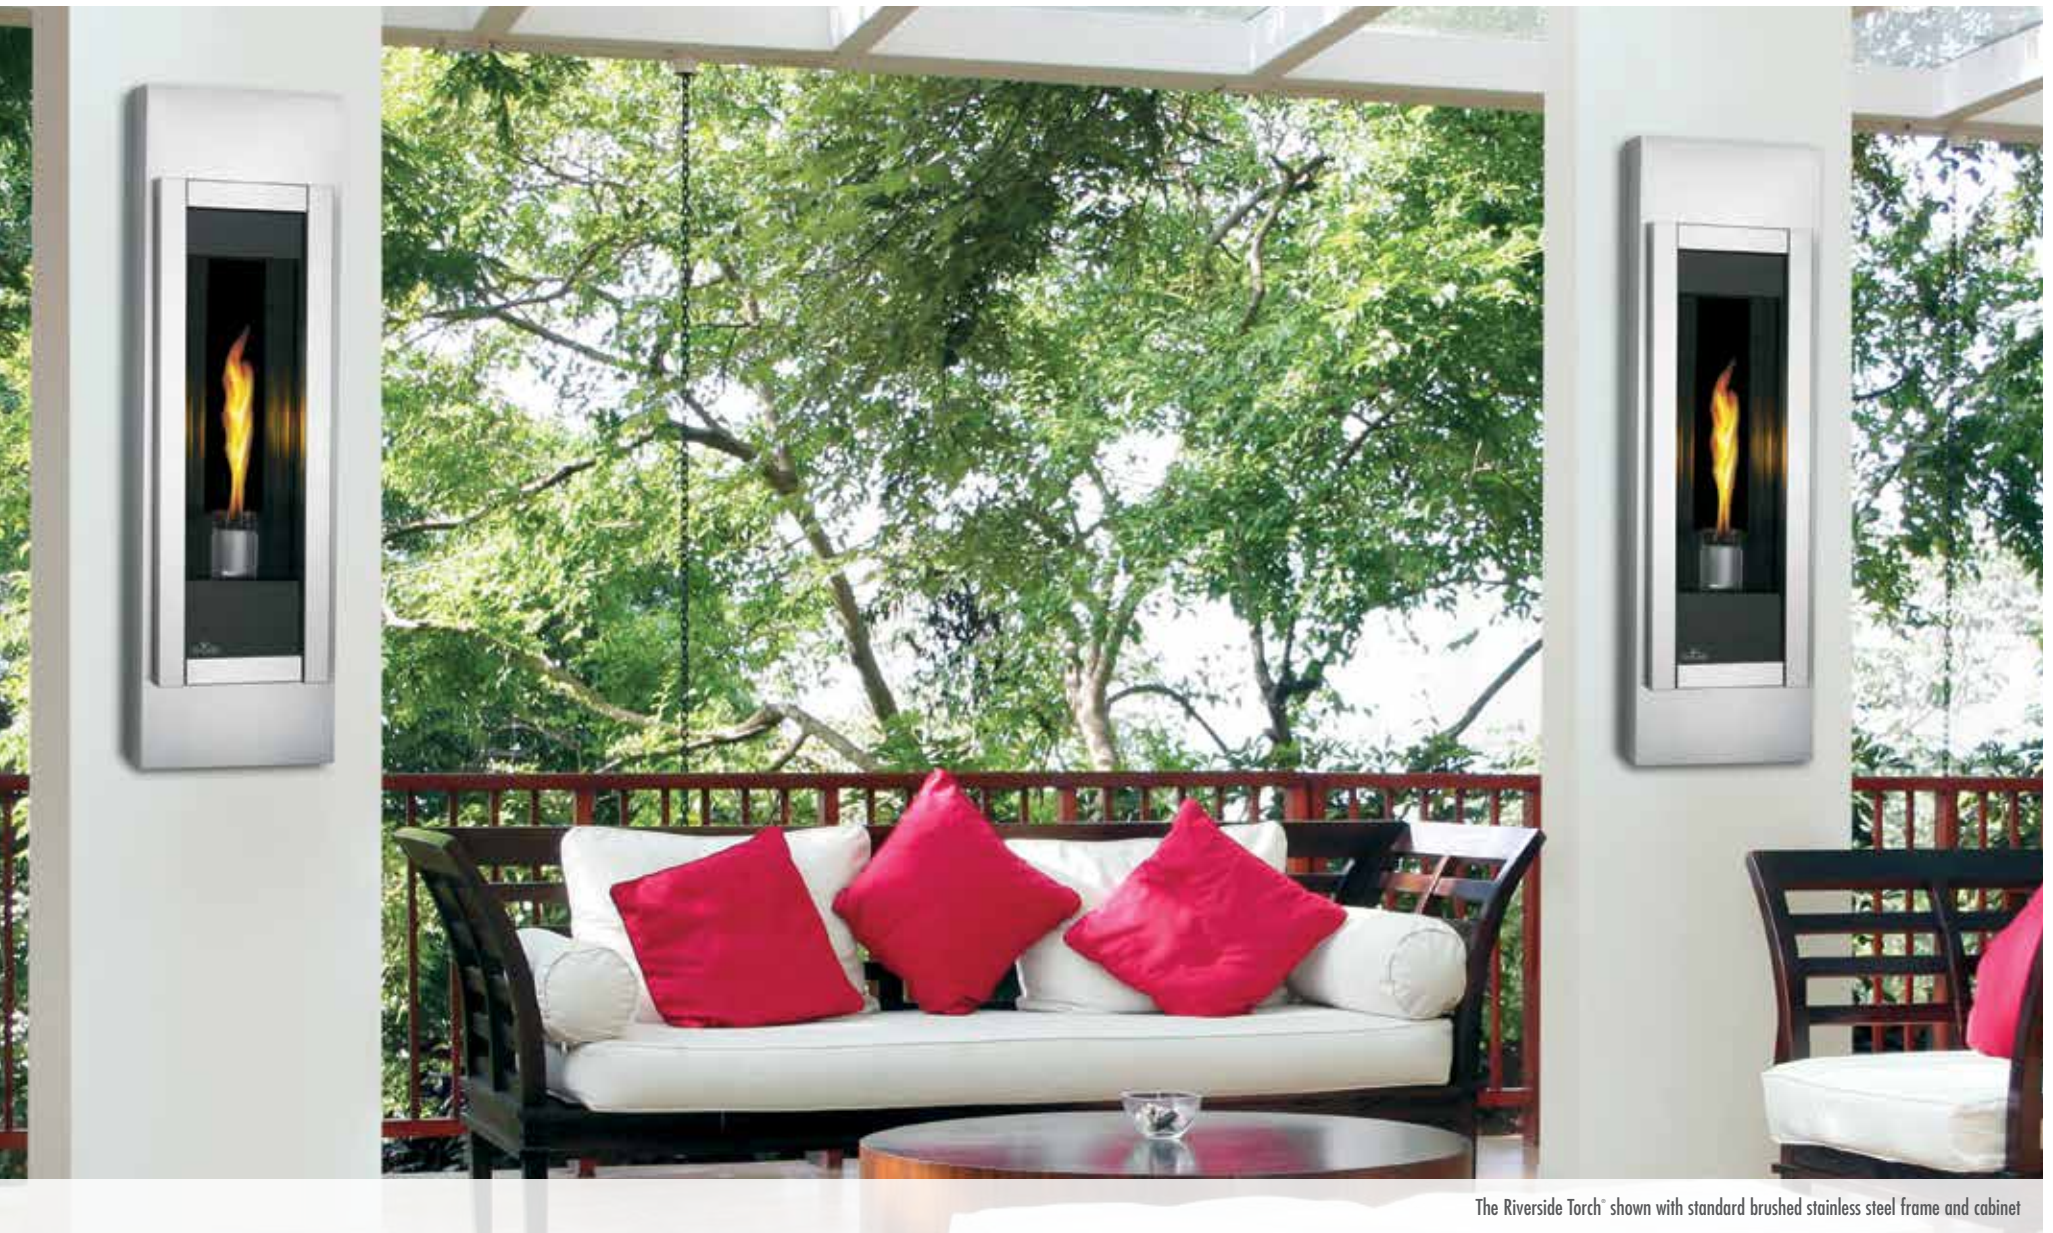

The Riverside Torch® shown with standard brushed stainless steel frame and cabinet

Model	Dimensions			Glass Type	Controls	Ignition	Warranty
	Height	Front Width	Depth				
GSST8	49 11/16"	15"	7 9/16"	Tempered	On/Off & Accent Lights	Electronic	Five Year

Consult your owner's manual for complete and up-to-date measurements and installation instructions for proper clearances to combustible materials.