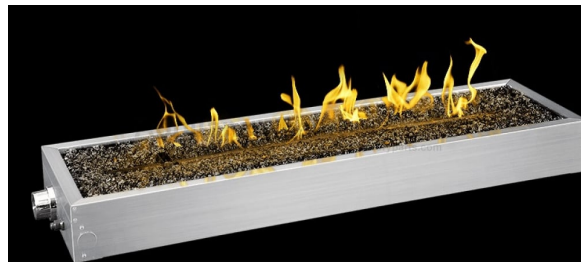

[Find Your Napoleon Fireplace Parts - Select From 171 Models](#)

----- Manual continues below -----