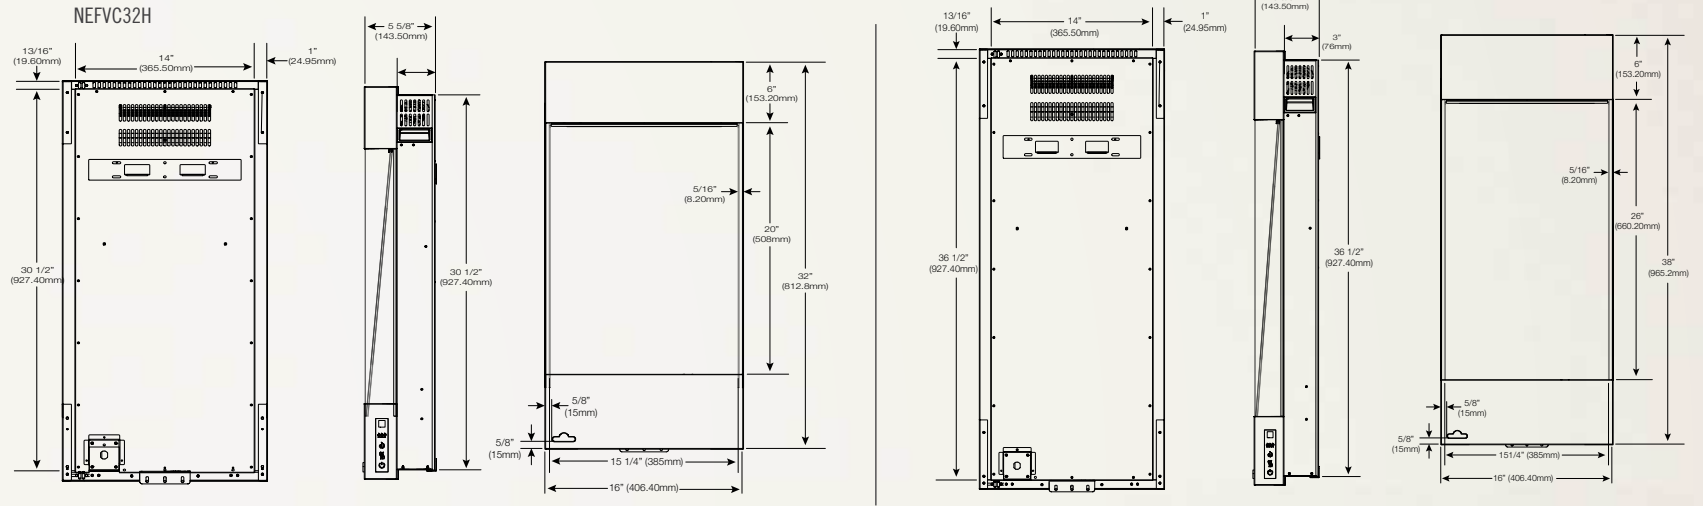

Allure™ Vertical Series
Shown on pages 20 - 21

Model	BTU's	Watts	Height		Front Width		Depth		Viewing Area		Installation	Mobile Home Certified	Blower	Remote Control	Ember Bed	
			Actual	Framing	Actual	Framing	Actual	Framing	Height	Width					Logs	Crystals
NEFVC32H	5,000	1,500	32"	30 3/4"	16"	14 1/2"	16"	14 1/2"	20"	15 3/8"	Wall Mount/ Partially Recessed	Yes	Included	Included	n/a	Included
NEFVC38H	5,000	1,500	38"	36 3/4"	16"	14 1/2"	16"	14 1/2"	26"	15 3/8"	Yes	Included	Included	Included	Included	Included

Stylus™
NEFP32-5019W
Shown on pages 22 - 23