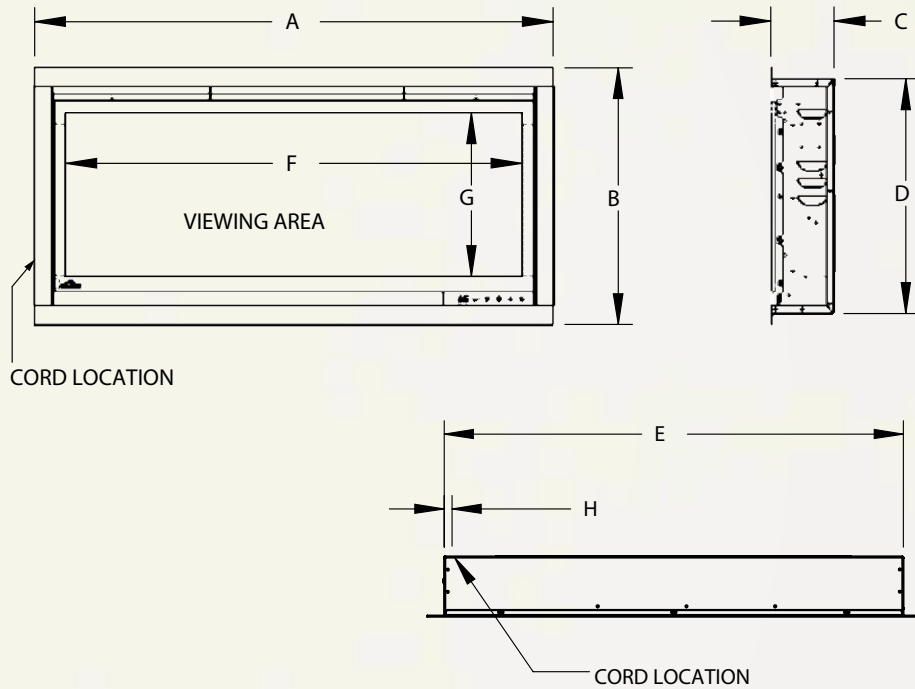

# Alluravision™ Series

Shown on pages 8 - 13

CORD LOCATION								
Dimensions								
Model Number	A	B	C	D	E	F	G	H
<b>NEFL32CHS</b>	35" (88.8cm)	17 5/16" (44cm)	4 1/4" (10.8cm)	15 7/8" (40.2cm)	32 5/8" (82.8cm)	30 13/16" (78.2cm)	11 1/16" (28.1cm)	3/4" (1.8cm)
<b>NEFL42CHS</b>	44 7/16" (112.8cm)	17 5/16" (44cm)	4 1/4" (10.8cm)	15 7/8" (40.2cm)	42 1/16" (106.8cm)	40 1/4" (102.2cm)	11 1/16" (28.1cm)	3/4" (1.8cm)
<b>NEFL50CHS</b>	52 11/16" (133.8cm)	17 5/16" (44cm)	4 1/4" (10.8cm)	15 7/8" (40.2cm)	50 5/16" (127.8cm)	48 1/2" (123.2cm)	11 1/16" (28.1cm)	3/4" (1.8cm)
<b>NEFL60CHS</b>	62 9/16" (158.8cm)	17 5/16" (44cm)	4 1/4" (10.8cm)	15 7/8" (40.2cm)	60 3/16" (152.8cm)	58 5/16" (148.2cm)	11 1/16" (28.1cm)	3/4" (1.8cm)
<b>NEFL72CHS</b>	76 3/4" (194.8cm)	17 5/16" (44cm)	4 1/4" (10.8cm)	15 7/8" (40.2cm)	74 5/16" (188.8cm)	72 1/2" (184.2cm)	11 1/16" (28.1cm)	3/4" (1.8cm)
<b>NEFL100CHS</b>	102 11/16" (260.8cm)	17 5/16" (44cm)	4 1/4" (10.8cm)	15 7/8" (40.2cm)	100 5/16" (254.8cm)	98 1/2" (250.2cm)	11 1/16" (28.1cm)	3/4" (1.8cm)
<b>NEFL32CHD</b>	35" (88.8cm)	17 5/16" (44cm)	5 13/16" (14.8cm)	15 7/8" (40.2cm)	32 5/8" (82.8cm)	30 13/16" (78.2cm)	11 1/16" (28.1cm)	3/4" (1.8cm)
<b>NEFL42CHD</b>	44 7/16" (112.8cm)	17 5/16" (44cm)	5 13/16" (14.8cm)	15 7/8" (40.2cm)	42 1/16" (106.8cm)	40 1/4" (102.2cm)	11 1/16" (28.1cm)	3/4" (1.8cm)
<b>NEFL50CHD</b>	52 11/16"	17 5/16"	5 13/16"	15 7/8"	50 5/16"	48 1/2"	11 1/16"	3/4"