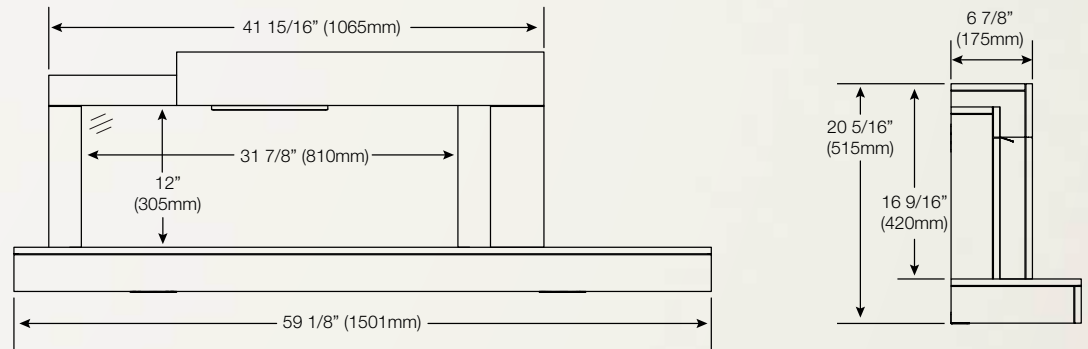

Model	BTU's	Watts	Height	Front Width	Depth	Viewing Area		Installation	Mobile Home Certified	Blower	Remote Control	Ember Bed		
			Actual			Actual	Height					Width	Logs	Crystals
NEFP32-5019W	5,000	1,500	20 5/16"	59 1/8"	11"	12"	31 7/8"	Wall Mount	Yes	Included	Included	Included	Included	

Certified under Canadian and American National Standards.
Figures may vary with individual conditions such as floor plan layout, insulation value/heat loss of the house and geographical location.
Measurements to be used as a guide only. Consult your owner's manual for complete and up-to-date installation instructions and proper clearances to combustible materials.