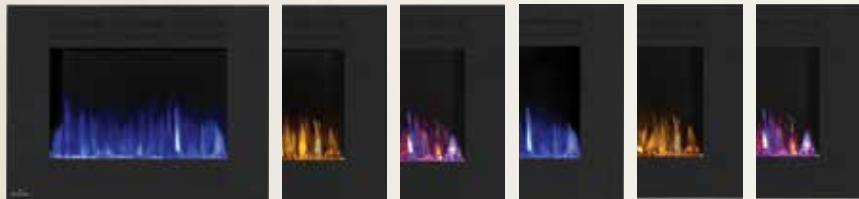

Allure™ Series

Making a statement with an Allure™ Series fireplace is easy. With six sizes to choose from, every Allure™ fireplace sparkles with a crystal ember bed and three color flame options; orange, blue or multi-color. Control the appearance as well as temperature and blower with the remote control. Any Allure™ series fireplace can simply be plugged in and hung on a wall for instant satisfaction. What makes these fireplaces special is the ability to be fully recessed into the wall thanks to the placement of front vents. The only difficulty now is deciding which one you want.

Features & Accessories

32"

42"

50"

60"

72"

100"

LOW ENERGY
LED
HIGH INTENSITY