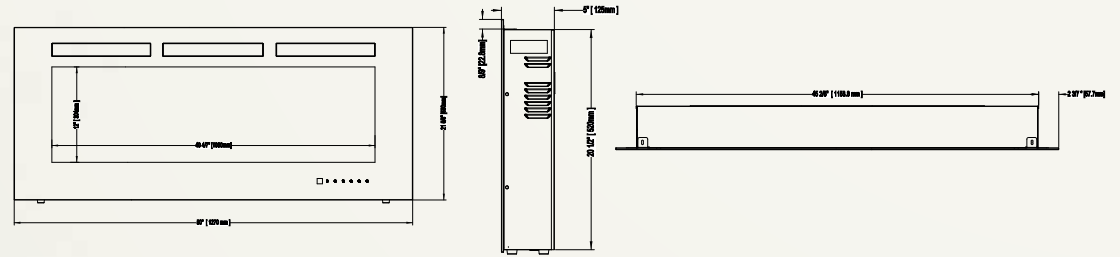

Allure™ 50
NEFL50FH

Shown on pages 14 - 17

Model	BTU's	Watts	Height		Front Width		Depth		Viewing Area		Installation	Mobile Home Certified	Blower	Remote Control	Ember Bed	
			Actual	Framing	Actual	Framing	Actual	Framing	Height	Width					Logs	Crystals
NEFL50FH	5,000	1,500	21 5/8"	21"	50"	45 15/16"	5"	3 1/2" - 5"	12"	40 5/16"	Wall Mount/ Fully Recessed	Yes	Included	Included	N/A	Included

Certified under Canadian and American National Standards. Figures may vary with individual conditions such as floor plan layout, insulation value/heat loss of the house and geographical location. Measurements to be used as a guide only. Consult your owner's manual for complete and up-to-date installation instructions and proper clearances to combustible materials.