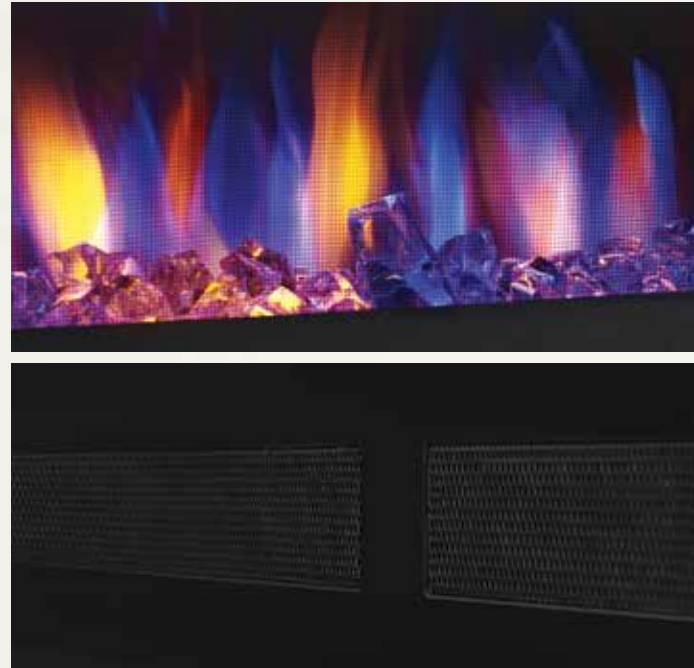

## Reliable LED Technology

Napoleon's electric fireplaces offers reliable LED technology for added convenience. LED lights are extremely energy efficient and long-lasting saving you the hassle of having to change out light bulbs. Plus LED lights are high intensity providing a product you can enjoy during both day and night time.