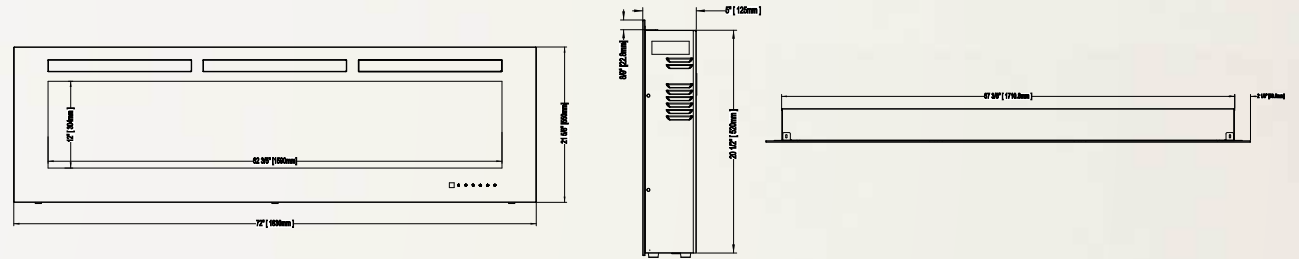

**Allure™ 72
NEFL72FH**

Shown on pages 14 - 17

Model	BTU's	Watts	Height		Front Width		Depth		Viewing Area		Installation	Mobile Home Certified	Blower	Remote Control	Ember Bed	
			Actual	Framing	Actual	Framing	Actual	Framing	Height	Width					Logs	Crystals
NEFL72FH	5,000	1,500	21 5/8"	21"	72"	67 7/8"	5"	3 1/2 - 5"	12"	62 5/16"	Wall Mount/ Fully Recessed	Yes	Included	Included	N/A	Included