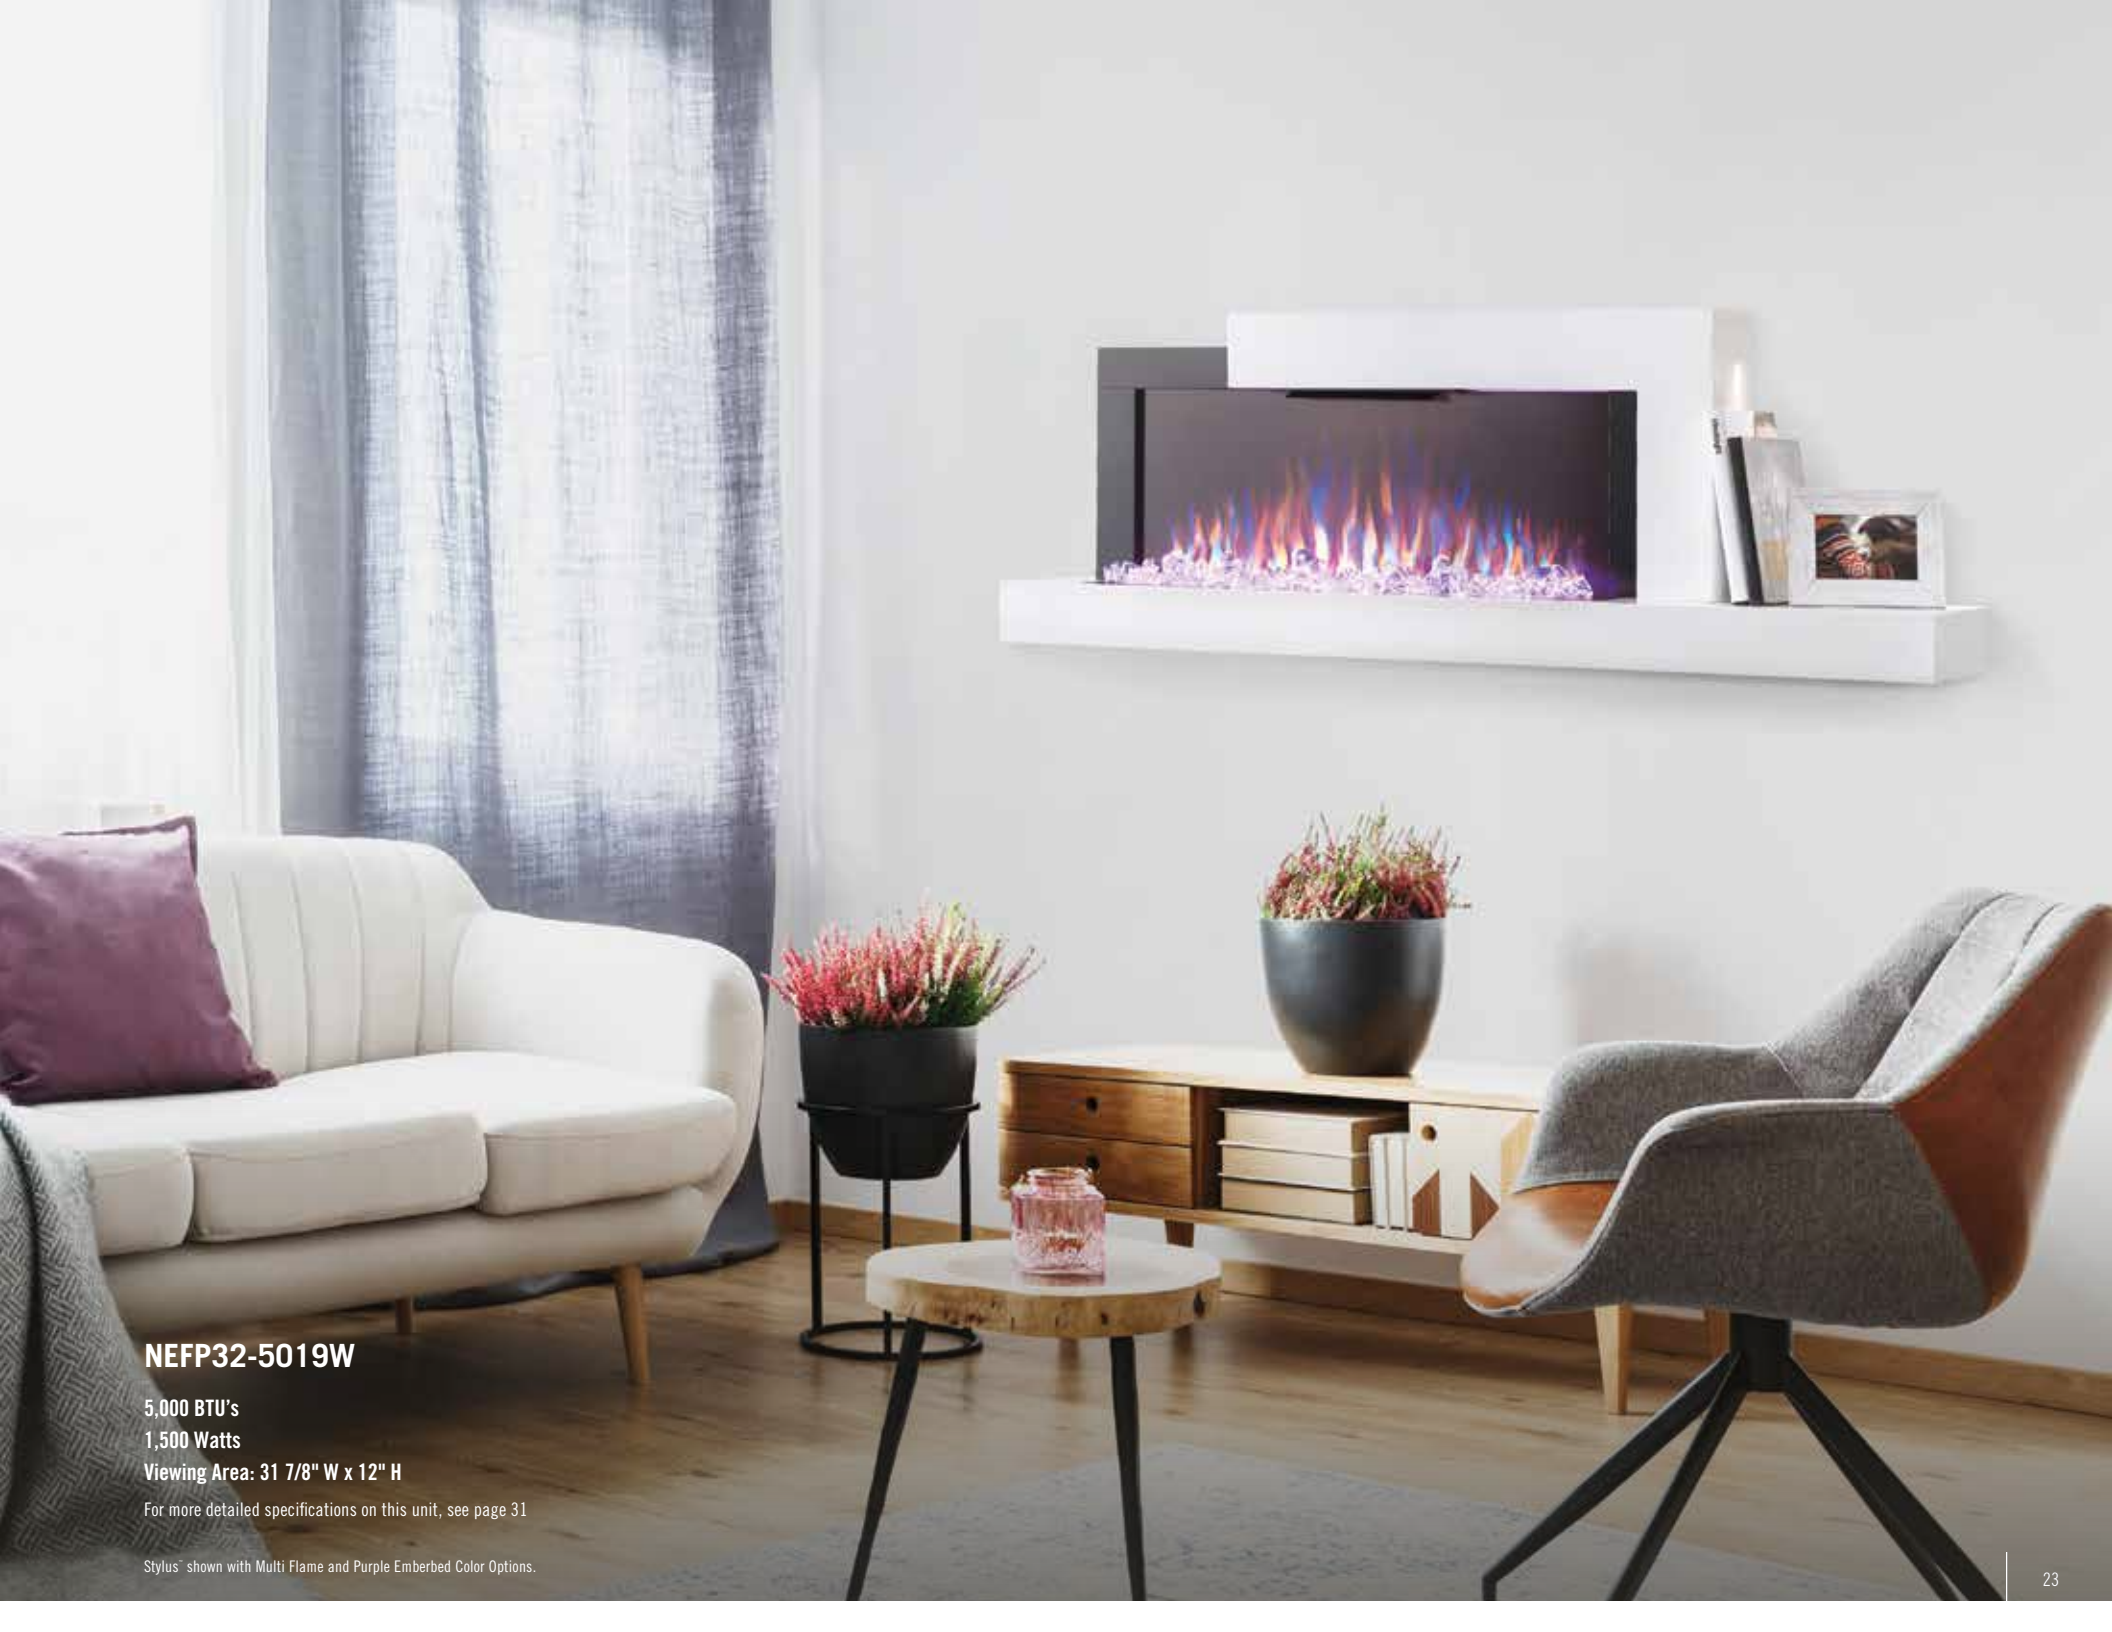

NEFP32-5019W

5,000 BTU's

1,500 Watts

Viewing Area: 31 7/8" W x 12" H

For more detailed specifications on this unit, see page 31

Stylus® shown with Multi Flame and Purple Emberbed Color Options.