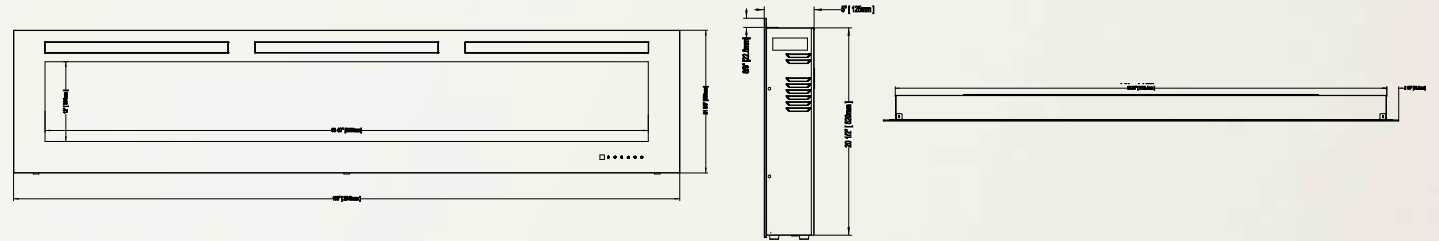

**Allure™ 100
NEFL100FH**

Shown on pages 14 - 17

Model	BTU's	Watts	Height		Front Width		Depth		Viewing Area		Installation	Mobile Home Certified	Blower	Remote Control	Ember Bed	
			Actual	Framing	Actual	Framing	Actual	Framing	Height	Width					Logs	Crystals
NEFL100FH	5,000	1,500	21 5/8"	21"	100"	95 7/8"	5"	3 1/2 - 5"	12"	90 9/16"	Wall Mount/ Fully Recessed	Yes	Included	Included	N/A	Included

Certified under Canadian and American National Standards.
Figures may vary with individual conditions such as floor plan layout, insulation value/heat loss of the house and geographical location.
Measurements to be used as a guide only. Consult your owner's manual for complete and up-to-date installation instructions and proper clearances to combustible materials.