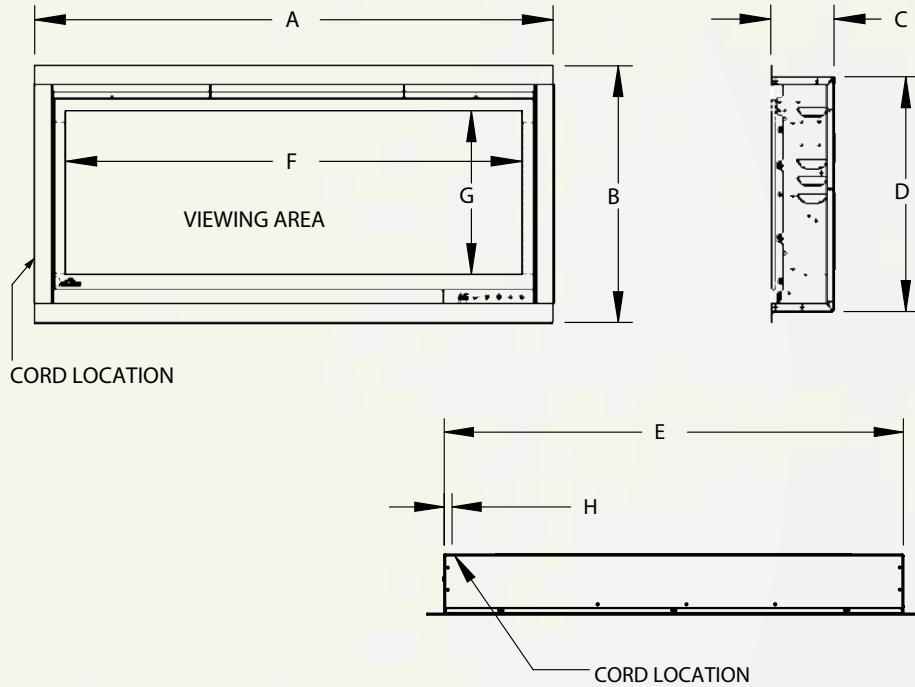

# Alluravision™ Series

Shown on pages 8 - 13

CORD LOCATION								
Dimensions								
Model Number	A	B	C	D	E	F	G	H
<b>NEFL32CHS</b>	35" (88.8cm)	17 5/16" (44cm)	4 1/4" (10.8cm)	15 7/8" (40.2cm)	32 5/8" (82.8cm)	30 13/16" (78.2cm)	11 1/16" (28.1cm)	3/4" (1.8cm)
<b>NEFL42CHS</b>	44 7/16" (112.8cm)	17 5/16" (44cm)	4 1/4" (10.8cm)	15 7/8" (40.2cm)	42 1/16" (106.8cm)	40 1/4" (102.2cm)	11 1/16" (28.1cm)	3/4" (1.8cm)
<b>NEFL50CHS</b>	52 11/16" (133.8cm)	17 5/16" (44cm)	4 1/4" (10.8cm)	15 7/8" (40.2cm)	50 5/16" (127.8cm)	48 1/2" (123.2cm)	11 1/16" (28.1cm)	3/4" (1.8cm)
<b>NEFL60CHS</b>	62 9/16" (158.8cm)	17 5/16" (44cm)	4 1/4" (10.8cm)	15 7/8" (40.2cm)	60 3/16" (152.8cm)	58 5/16" (148.2cm)	11 1/16" (28.1cm)	3/4" (1.8cm)
<b>NEFL72CHS</b>	76 3/4" (194.8cm)	17 5/16" (44cm)	4 1/4" (10.8cm)	15 7/8" (40.2cm)	74 5/16" (188.8cm)	72 1/2" (184.2cm)	11 1/16" (28.1cm)	3/4" (1.8cm)
<b>NEFL100CHS</b>	102 11/16" (260.8cm)	17 5/16" (44cm)	4 1/4" (10.8cm)	15 7/8" (40.2cm)	100 5/16" (254.8cm)	98 1/2" (250.2cm)	11 1/16" (28.1cm)	3/4" (1.8cm)
<b>NEFL32CHD</b>	35" (88.8cm)	17 5/16" (44cm)	5 13/16" (14.8cm)	15 7/8" (40.2cm)	32 5/8" (82.8cm)	30 13/16" (78.2cm)	11 1/16" (28.1cm)	3/4" (1.8cm)
<b>NEFL42CHD</b>	44 7/16" (112.8cm)	17 5/16" (44cm)	5 13/16" (14.8cm)	15 7/8" (40.2cm)	42 1/16" (106.8cm)	40 1/4" (102.2cm)	11 1/16" (28.1cm)	3/4" (1.8cm)
<b>NEFL50CHD</b>	52 11/16"	17 5/16"	5 13/16"	15 7/8"	50 5/16"	48 1/2"	11 1/16"	3/4"