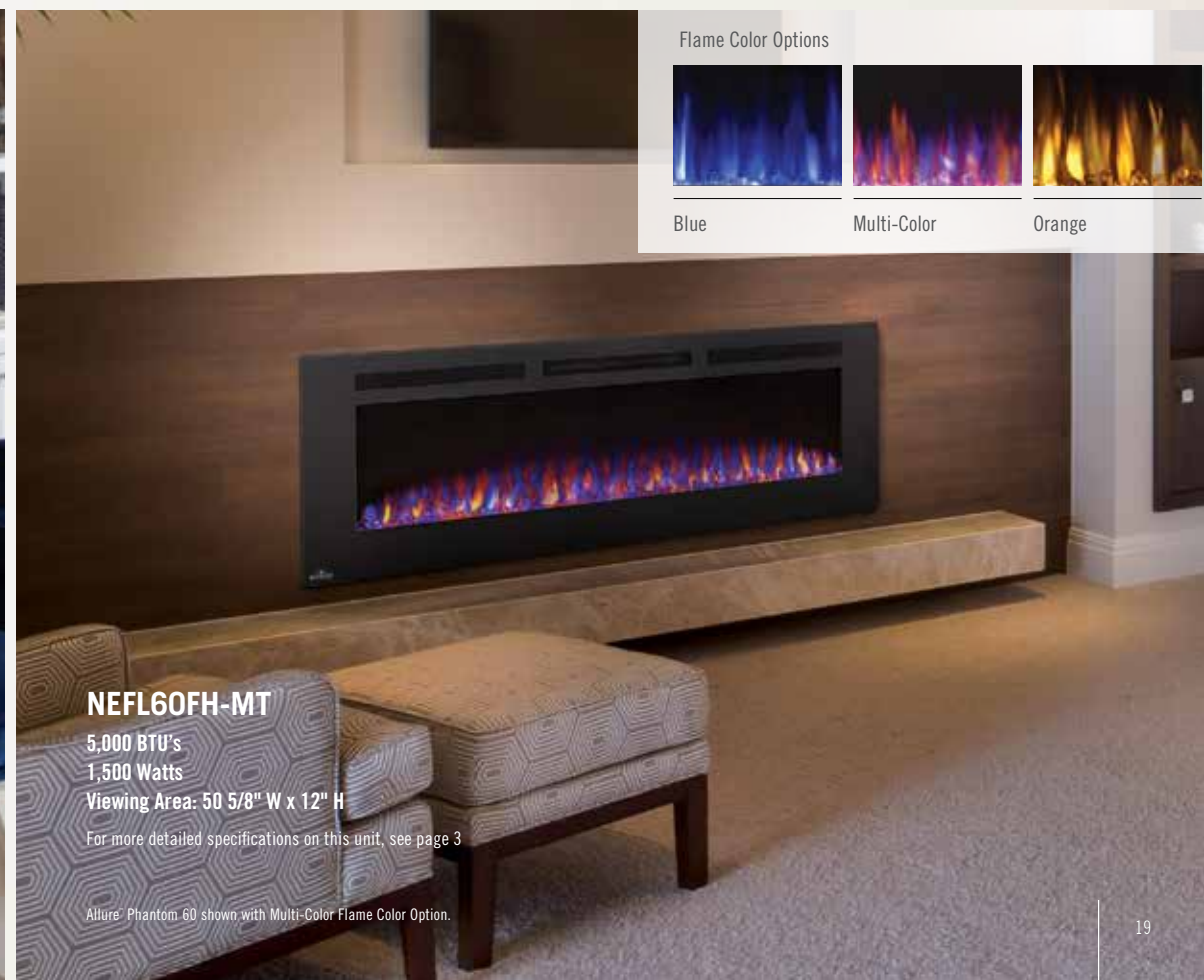

NEFL60FH-MT

5,000 BTU's

1,500 Watts

Viewing Area: 50 5/8" W x 12" H

For more detailed specifications on this unit, see page 30

Allure® Phantom 60 shown with Multi-Color Flame Color Option.

Flame Color Options