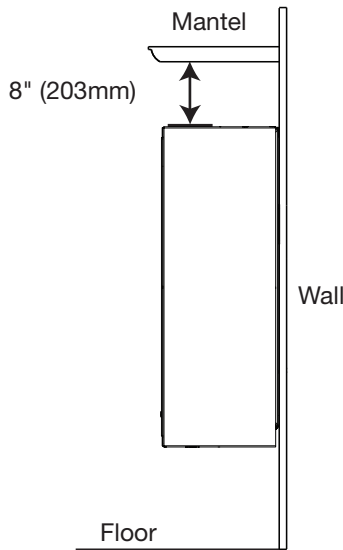

ALLURAVISION™ SLIM 50" ELECTRIC FIREPLACE

Clearances

Minimum Mantel Clearances

⚠ WARNING

- When using paint or lacquer to finish the mantel, the paint or lacquer must be heat resistant to prevent discoloration.

Side View (Wall Mount)