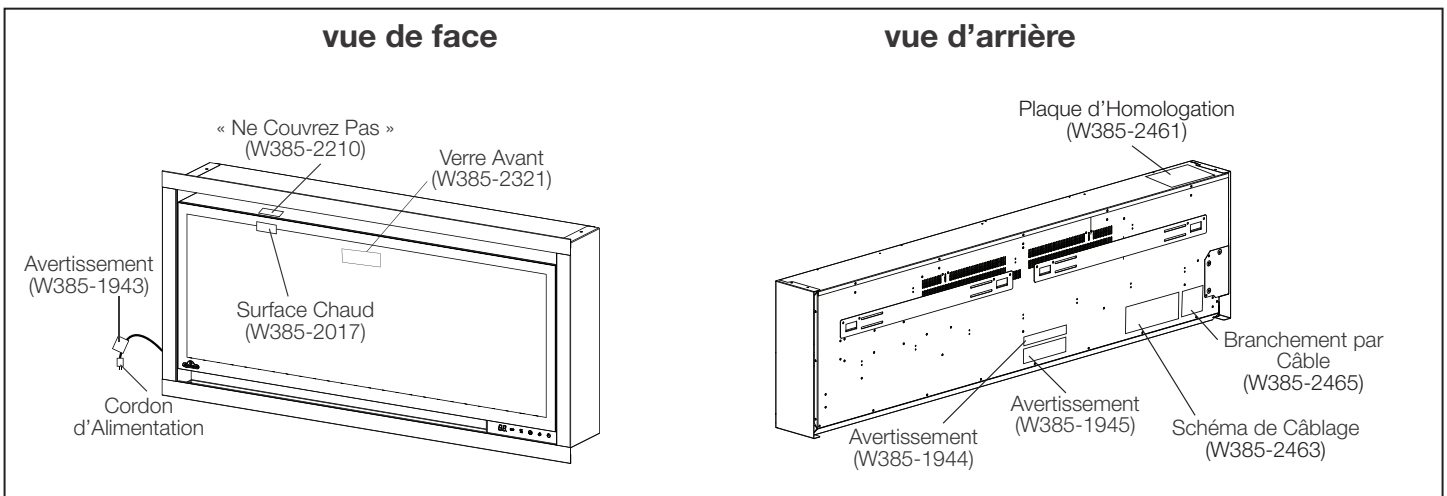

Emplacement des Étiquettes