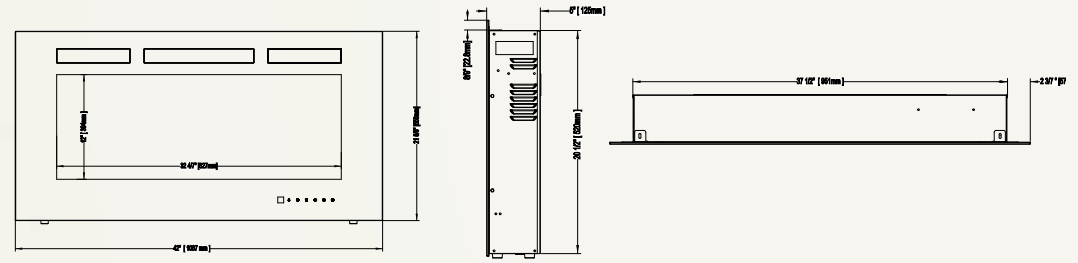

Allure™ 42
NEFL42FH

Shown on pages 14 - 17

Model	BTU's	Watts	Height		Front Width		Depth		Viewing Area		Installation	Mobile Home Certified	Blower	Remote Control	Ember Bed	
			Actual	Framing	Actual	Framing	Actual	Framing	Height	Width					Logs	Crystals
NEFL42FH	5,000	1,500	21 5/8"	21"	42"	38"	5"	3 1/2 - 5"	12"	32 5/16"	Wall Mount/ Fully Recessed	Yes	Included	Included	N/A	Included