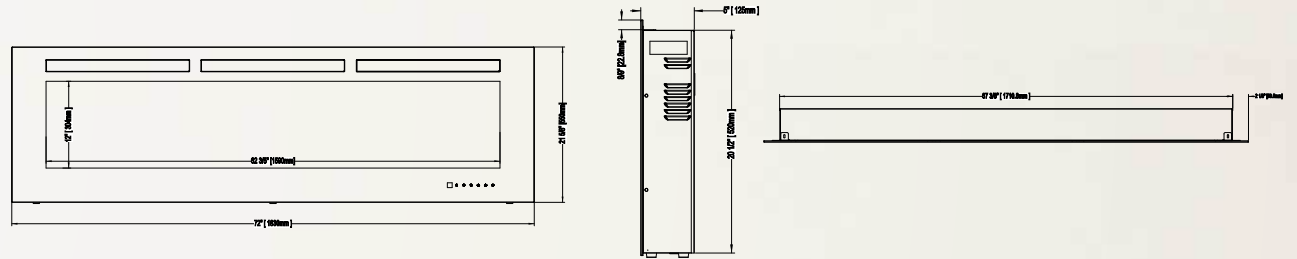

**Allure™ 72
NEFL72FH**

Shown on pages 14 - 17

Model	BTU's	Watts	Height		Front Width		Depth		Viewing Area		Installation	Mobile Home Certified	Blower	Remote Control	Ember Bed	
			Actual	Framing	Actual	Framing	Actual	Framing	Height	Width					Logs	Crystals
NEFL72FH	5,000	1,500	21 5/8"	21"	72"	67 7/8"	5"	3 1/2 - 5"	12"	62 5/16"	Wall Mount/ Fully Recessed	Yes	Included	Included	N/A	Included