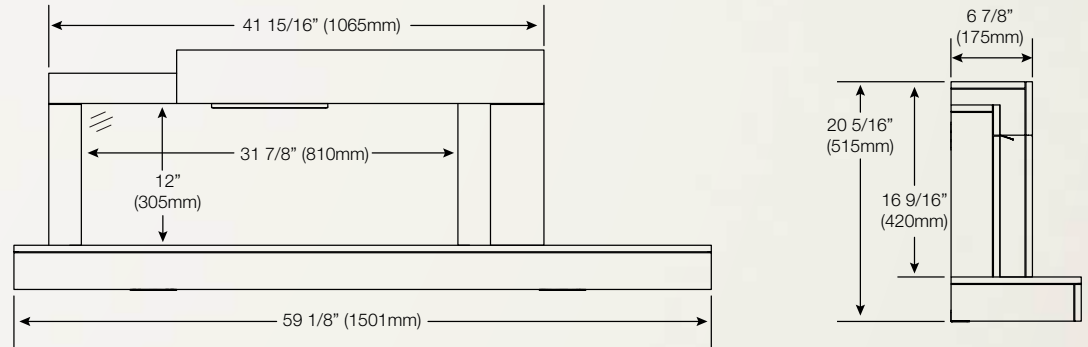

Model	BTU's	Watts	Height	Front Width	Depth	Viewing Area		Installation	Mobile Home Certified	Blower	Remote Control	Ember Bed		
			Actual			Actual	Height					Width	Logs	Crystals
NEFP32-5019W	5,000	1,500	20 5/16"	59 1/8"	11"	12"	31 7/8"	Wall Mount	Yes	Included	Included	Included	Included	

Certified under Canadian and American National Standards.
Figures may vary with individual conditions such as floor plan layout, insulation value/heat loss of the house and geographical location.
Measurements to be used as a guide only. Consult your owner's manual for complete and up-to-date installation instructions and proper clearances to combustible materials.