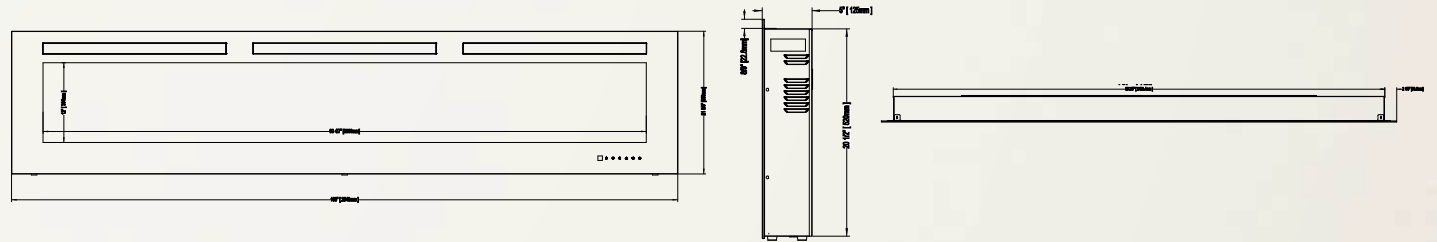

**Allure™ 100
NEFL100FH**

Shown on pages 14 - 17

Model	BTU's	Watts	Height		Front Width		Depth		Viewing Area		Installation	Mobile Home Certified	Blower	Remote Control	Ember Bed	
			Actual	Framing	Actual	Framing	Actual	Framing	Height	Width					Logs	Crystals
NEFL100FH	5,000	1,500	21 5/8"	21"	100"	95 7/8"	5"	3 1/2 - 5"	12"	90 9/16"	Wall Mount/ Fully Recessed	Yes	Included	Included	N/A	Included

Certified under Canadian and American National Standards.
Figures may vary with individual conditions such as floor plan layout, insulation value/heat loss of the house and geographical location.
Measurements to be used as a guide only. Consult your owner's manual for complete and up-to-date installation instructions and proper clearances to combustible materials.