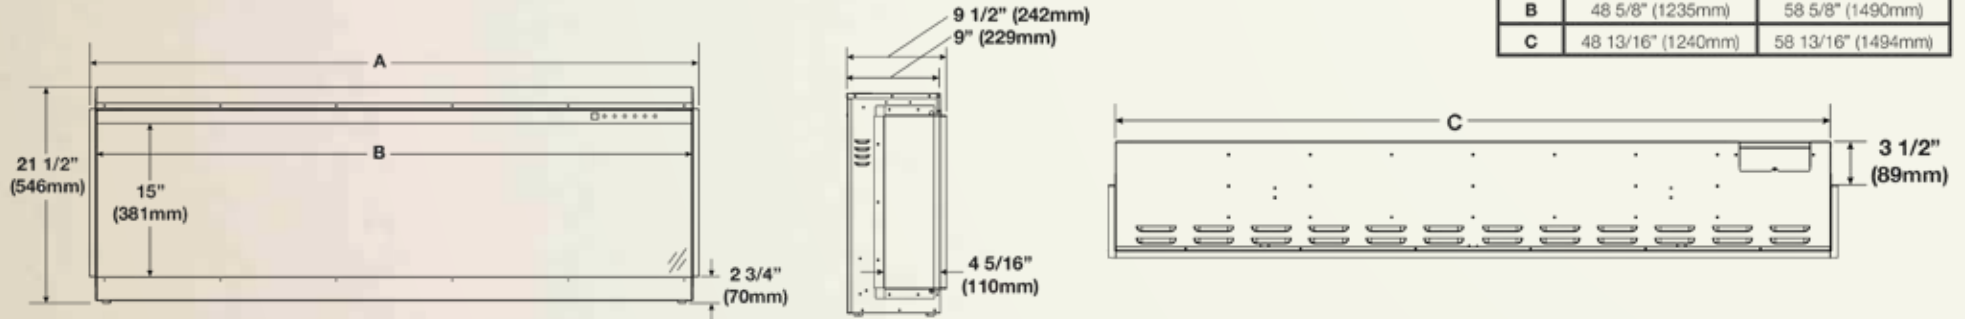

Trivista™ Series

Shown on pages 6 - 7

Model	BTU's	Watts	Height		Front Width		Depth		Viewing Area		Installation	Mobile Home Certified	Blower	Remote Control	Ember Bed	
			Actual	Framing	Actual	Framing	Actual	Framing	Height	Width					Logs	Crystals
NEFB50H-3SV	5,000-10,000	1,500-3,000	21 1/2"	21 3/4"	50"	49"	9 1/2"	9 1/4"	15"	48 5/8"	Fully Recessed	Yes	Included	Included	Included	Included
NEFB60H-3SV	5,000-10,000	1,500-3,000	21 1/2"	21 3/4"	60"	59"	9 1/2"	9 1/4"	15"	58 5/8"	Fully Recessed	Yes	Included	Included	Included	Included

Certified under Canadian and American National Standards.

Figures may vary with individual conditions such as floor plan layout, insulation value/heat loss of the house and geographical location.

Measurements to be used as a guide only. Consult your owner's manual for complete and up-to-date installation instructions and proper clearances to combustible materials.