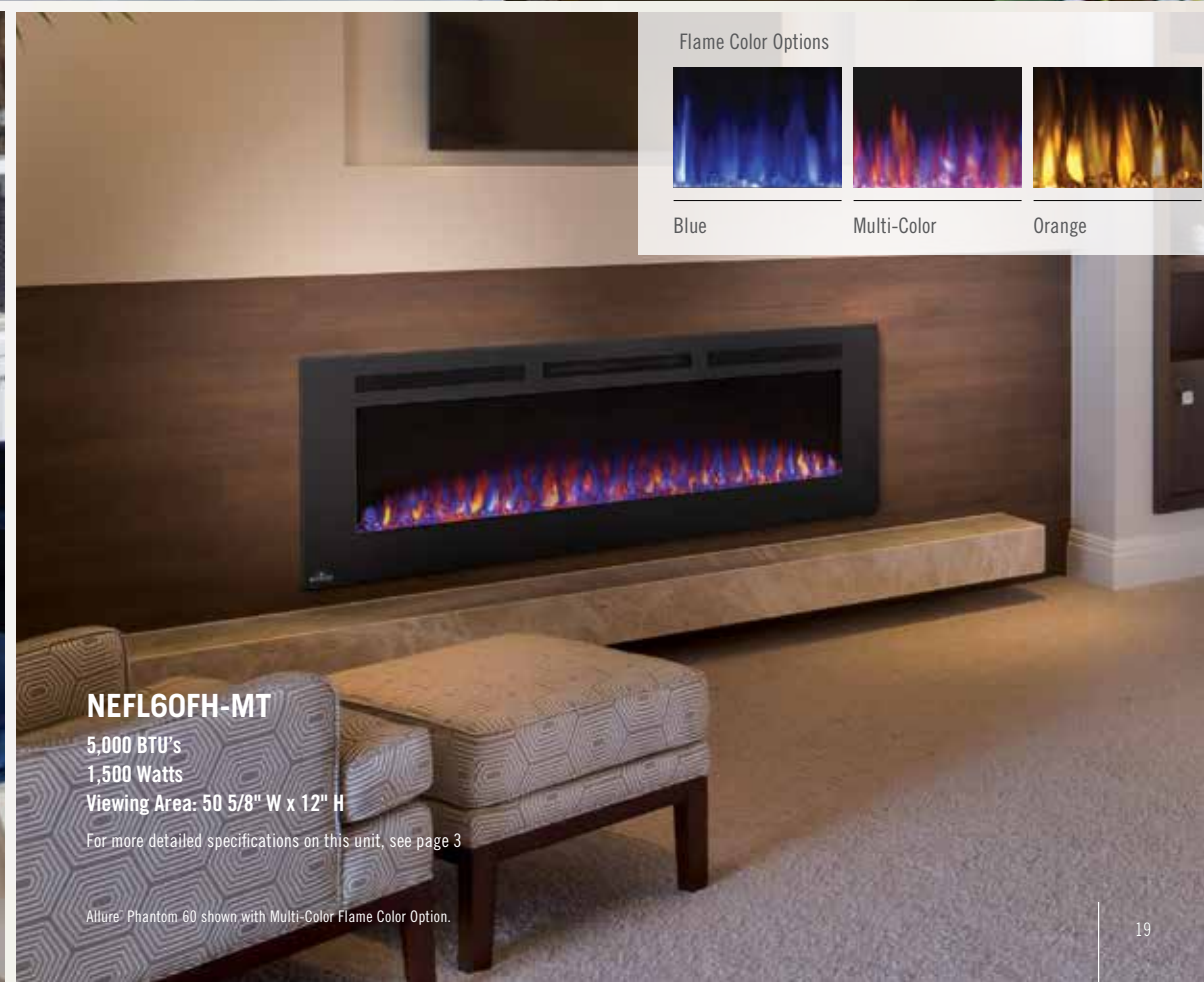

NEFL60FH-MT

5,000 BTU's

1,500 Watts

Viewing Area: 50 5/8" W x 12" H

For more detailed specifications on this unit, see page 3

Allure® Phantom 60 shown with Multi-Color Flame Color Option.

Flame Color Options