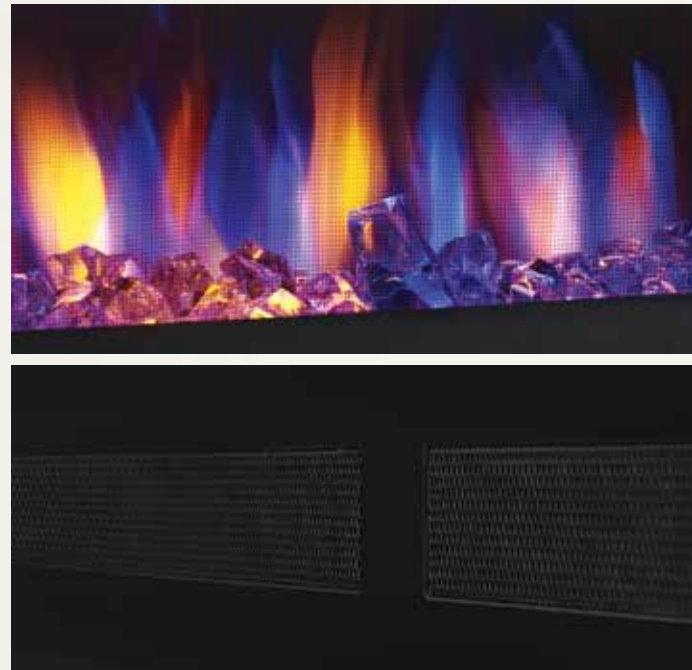

Outstanding Features

of Napoleon's Advanced Technology

Reliable LED Technology

Napoleon's electric fireplaces offers reliable LED technology for added convenience. LED lights are extremely energy efficient and long-lasting saving you the hassle of having to change out light bulbs. Plus LED lights are high intensity providing a product you can enjoy during both day and night time.