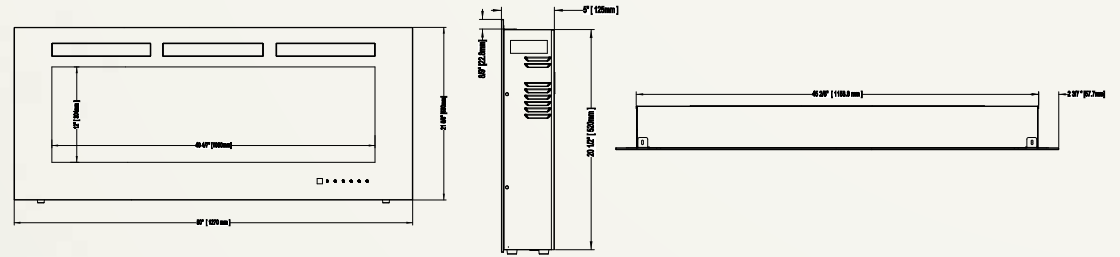

Allure™ 50
NEFL50FH

Shown on pages 14 - 17

Model	BTU's	Watts	Height		Front Width		Depth		Viewing Area		Installation	Mobile Home Certified	Blower	Remote Control	Ember Bed	
			Actual	Framing	Actual	Framing	Actual	Framing	Height	Width					Logs	Crystals
NEFL50FH	5,000	1,500	21 5/8"	21"	50"	45 15/16"	5"	3 1/2 - 5"	12"	40 5/16"	Wall Mount/ Fully Recessed	Yes	Included	Included	N/A	Included

Certified under Canadian and American National Standards.
Figures may vary with individual conditions such as floor plan layout, insulation value/heat loss of the house and geographical location.
Measurements to be used as a guide only. Consult your owner's manual for complete and up-to-date installation instructions and proper clearances to combustible materials.