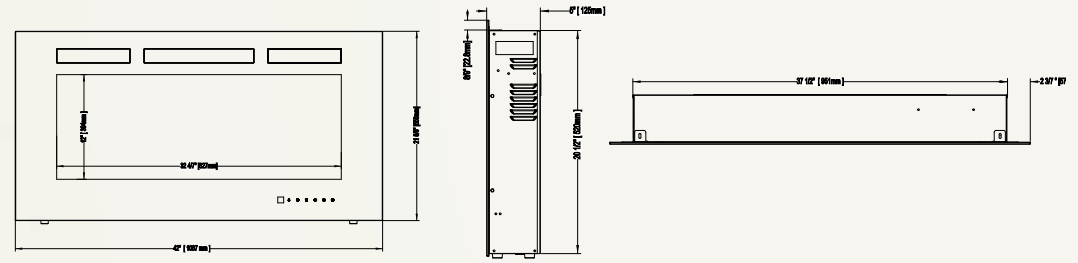

Allure™ 42
NEFL42FH

Shown on pages 14 - 17

Model	BTU's	Watts	Height		Front Width		Depth		Viewing Area		Installation	Mobile Home Certified	Blower	Remote Control	Ember Bed			
			Actual	Framing	Actual	Framing	Actual	Framing	Actual	Framing					Height	Width	Logs	Crystals
NEFL42FH	5,000	1,500	21 5/8"	21"	42"	38"	5"	3 1/2 - 5"	12"	32 5/16"	Wall Mount/ Fully Recessed	Yes	Included	Included	N/A	Included