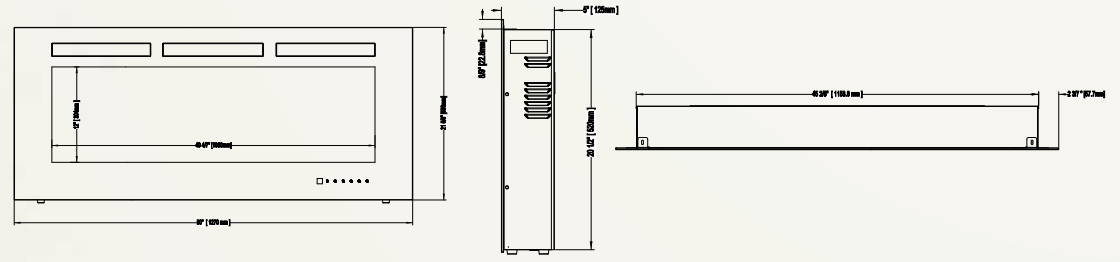

Allure™ 50
NEFL50FH

Shown on pages 14 - 17

Model	BTU's	Watts	Height		Front Width		Depth		Viewing Area		Installation	Mobile Home Certified	Blower	Remote Control	Ember Bed			
			Actual	Framing	Actual	Framing	Actual	Framing	Actual	Framing					Height	Width	Logs	Crystals
NEFL50FH	5,000	1,500	21 5/8"	21"	50"	45 15/16"	5"	3 1/2 - 5"	12"	40 5/16"	Wall Mount/ Fully Recessed	Yes	Included	Included	N/A	Included		

Certified under Canadian and American National Standards. Figures may vary with individual conditions such as floor plan layout, insulation value/heat loss of the house and geographical location. Measurements to be used as a guide only. Consult your owner's manual for complete and up-to-date installation instructions and proper clearances to combustible materials.