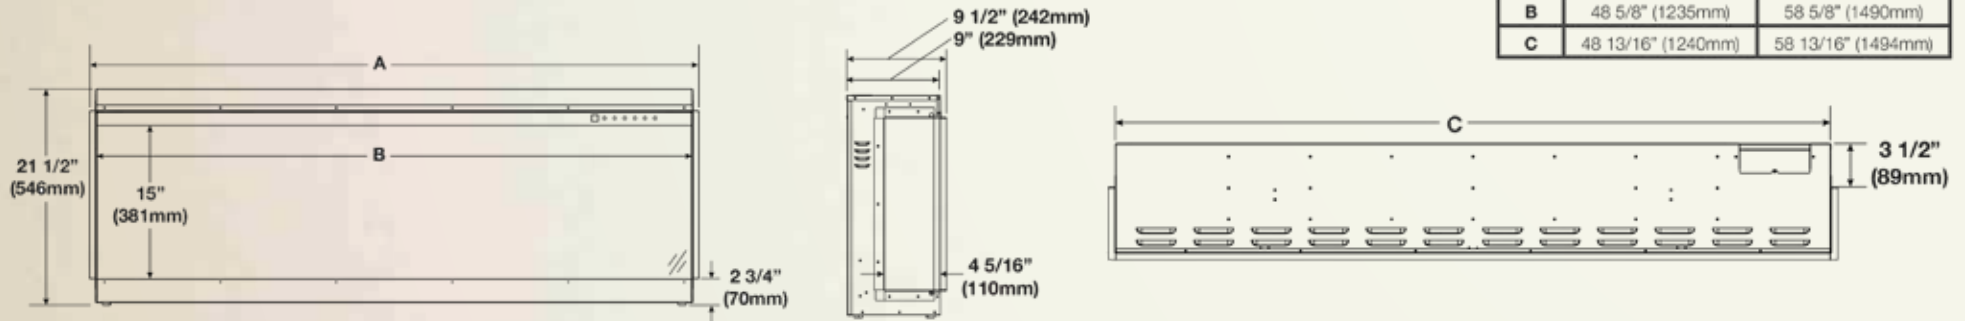

CLEARion™ 50 NEFBD50H

Shown on pages 4 - 5

Model	BTU's	Watts	Height		Front Width		Depth		Viewing Area		Installation	Mobile Home Certified	Blower	Remote Control	Ember Bed	
			Actual	Framing	Actual	Framing	Actual	Framing	Height	Width					Logs	Crystals
NEFBD50H	5,000-9,000	3,000	18 3/8"	17 15/16"	50"	49"	8 1/6"	4 1/2" or 3" *	12"	43 5/8"	Fully Recessed	Yes	Included	Included	Included	Included

* Framing Depth is dependant on 2x4 or double 2x4 wall installation.

Trivista™ Series

Shown on pages 6 - 7

Ref.	NEFB50H-3SV	NEFB60H-3SV
A	50" (1270mm)	60" (1524mm)
B	48 5/8" (1235mm)	58 5/8" (1490mm)
C	48 13/16" (1240mm)	58 13/16" (1494mm)