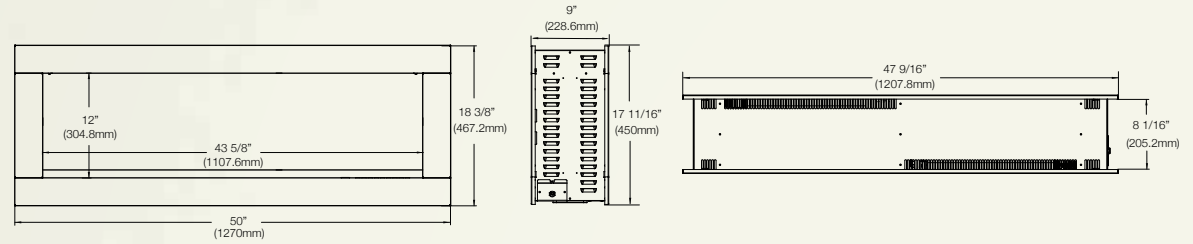

CLEARion™ 50 NEFBD50H

Shown on pages 4 - 5

Model	BTU's	Watts	Height		Front Width		Depth		Viewing Area		Installation	Mobile Home Certified	Blower	Remote Control	Ember Bed	
			Actual	Framing	Actual	Framing	Actual	Framing	Height	Width					Logs	Crystals
NEFBD50H	5,000-9,000	3,000	18 3/8"	17 15/16"	50"	49"	8 1/6"	4 1/2" or 3" *	12"	43 5/8"	Fully Recessed	Yes	Included	Included	Included	Included

* Framing Depth is dependant on 2x4 or double 2x4 wall installation.