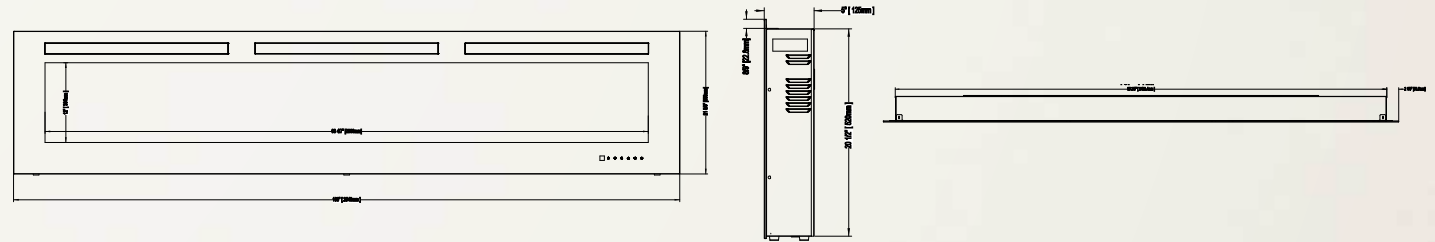

Allure™ 100
NEFL100FH

Shown on pages 14 - 17

Model	BTU's	Watts	Height		Front Width		Depth		Viewing Area		Installation	Mobile Home Certified	Blower	Remote Control	Ember Bed	
			Actual	Framing	Actual	Framing	Actual	Framing	Height	Width					Logs	Crystals
NEFL100FH	5,000	1,500	21 5/8"	21"	100"	95 7/8"	5"	3 1/2 - 5"	12"	90 9/16"	Wall Mount/ Fully Recessed	Yes	Included	Included	N/A	Included

Certified under Canadian and American National Standards.
Figures may vary with individual conditions such as floor plan layout, insulation value/heat loss of the house and geographical location.
Measurements to be used as a guide only. Consult your owner's manual for complete and up-to-date installation instructions and proper clearances to combustible materials.