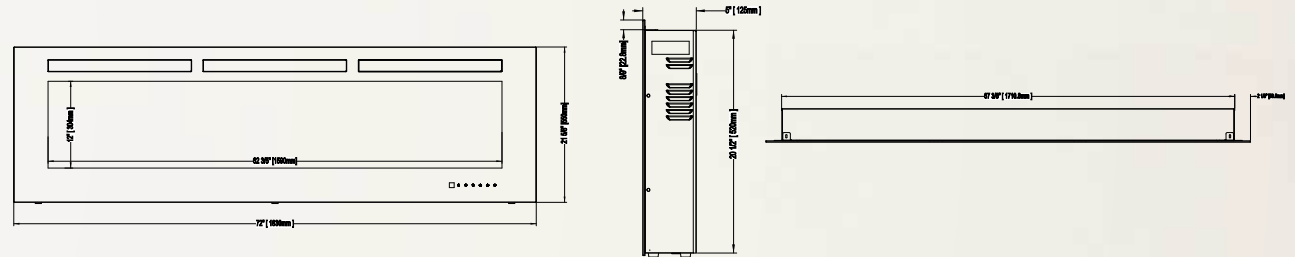

Allure™ 72
NEFL72FH

Shown on pages 14 - 17

Model	BTU's	Watts	Height		Front Width		Depth		Viewing Area		Installation	Mobile Home Certified	Blower	Remote Control	Ember Bed	
			Actual	Framing	Actual	Framing	Actual	Framing	Height	Width					Logs	Crystals
NEFL72FH	5,000	1,500	21 5/8"	21"	72"	67 7/8"	5"	3 1/2 - 5"	12"	62 5/16"	Wall Mount/ Fully Recessed	Yes	Included	Included	N/A	Included