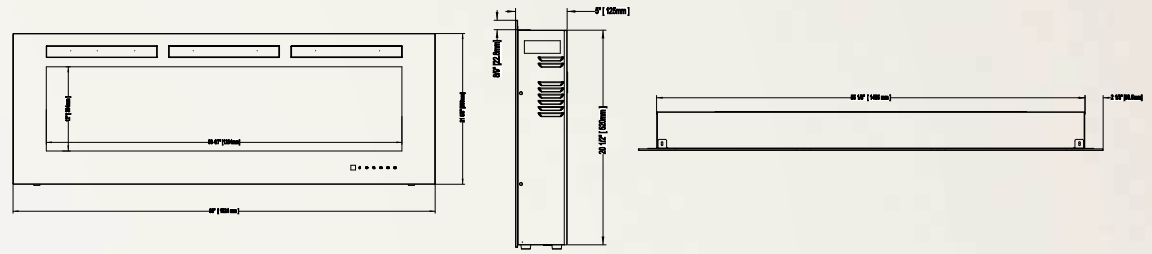

Allure™ 60
NEFL60FH

Shown on pages 14 - 17

Model	BTU's	Watts	Height		Front Width		Depth		Viewing Area		Installation	Mobile Home Certified	Blower	Remote Control	Ember Bed	
			Actual	Framing	Actual	Framing	Actual	Framing	Height	Width					Logs	Crystals
NEFL60FH	5,000	1,500	21 5/8"	21"	60"	55 13/16"	5"	3 1/2 - 5"	12"	50 5/16"	Wall Mount/ Fully Recessed	Yes	Included	Included	N/A	Included