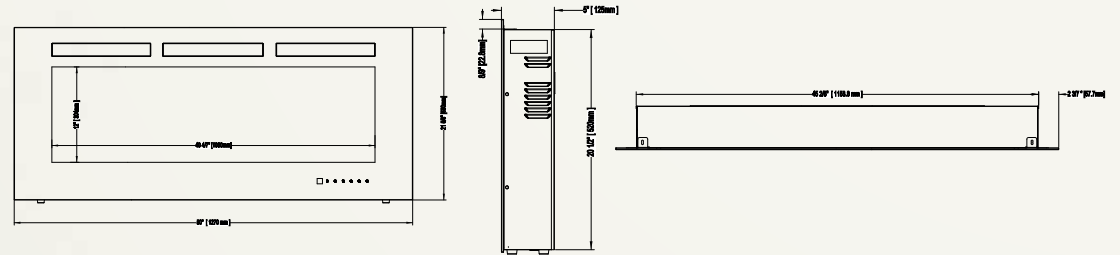

Allure™ 50 NEFL50FH

Shown on pages 14 - 17

Model	BTU's	Watts	Height		Front Width		Depth		Viewing Area		Installation	Mobile Home Certified	Blower	Remote Control	Ember Bed	
			Actual	Framing	Actual	Framing	Actual	Framing	Height	Width					Logs	Crystals
NEFL50FH	5,000	1,500	21 5/8"	21"	50"	45 15/16"	5"	3 1/2 - 5"	12"	40 5/16"	Wall Mount/ Fully Recessed	Yes	Included	Included	N/A	Included

Certified under Canadian and American National Standards.
Figures may vary with individual conditions such as floor plan layout, insulation value/heat loss of the house and geographical location.
Measurements to be used as a guide only. Consult your owner's manual for complete and up-to-date installation instructions and proper clearances to combustible materials.