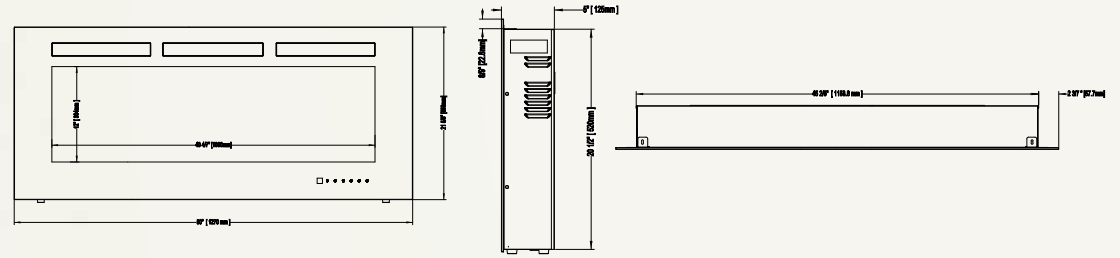

Allure™ Phantom 50 NEFL50FH-MT

Shown on pages 18 - 19

Model	BTU's	Watts	Height		Front Width		Depth		Viewing Area		Installation	Mobile Home Certified	Blower	Remote Control	Ember Bed	
			Actual	Framing	Actual	Framing	Actual	Framing	Height	Width					Logs	Crystals
NEFL50FH-MT	5,000	1,500	21 5/8"	21"	50"	45 15/16"	5"	3 1/2 - 5"	12"	40 1/2"	Wall Mount/ Fully Recessed	Yes	Included	Included	N/A	Included