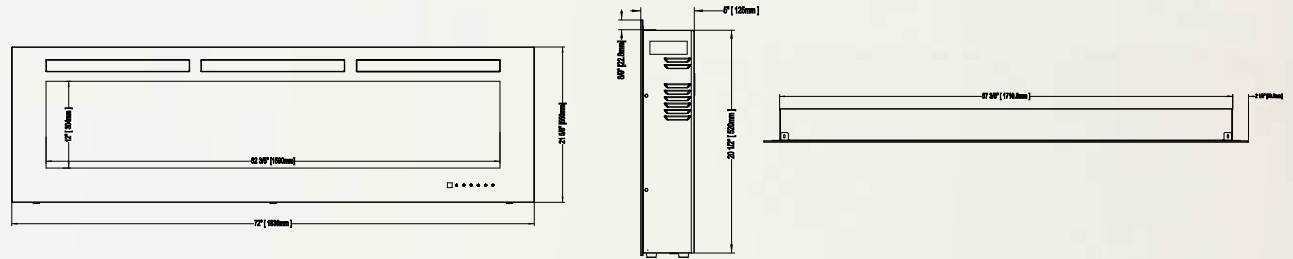

**Allure™ 72
NEFL72FH**

Shown on pages 14 - 17

Model	BTU's	Watts	Height		Front Width		Depth		Viewing Area		Installation	Mobile Home Certified	Blower	Remote Control	Ember Bed	
			Actual	Framing	Actual	Framing	Actual	Framing	Height	Width					Logs	Crystals
NEFL72FH	5,000	1,500	21 5/8"	21"	72"	67 7/8"	5"	3 1/2 - 5"	12"	62 5/16"	Wall Mount/ Fully Recessed	Yes	Included	Included	N/A	Included