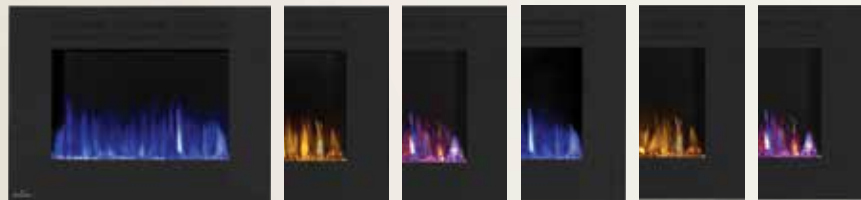

Allure™ Series

Making a statement with an Allure™ Series fireplace is easy. With six sizes to choose from, every Allure™ fireplace sparkles with a crystal ember bed and three color flame options; orange, blue or multi-color. Control the appearance as well as temperature and blower with the remote control. Any Allure™ series fireplace can simply be plugged in and hung on a wall for instant satisfaction. What makes these fireplaces special is the ability to be fully recessed into the wall thanks to the placement of front vents. The only difficulty now is deciding which one you want.

Features & Accessories

32" 42" 50" 60" 72" 100"

LOW ENERGY
LED
HIGH INTENSITY