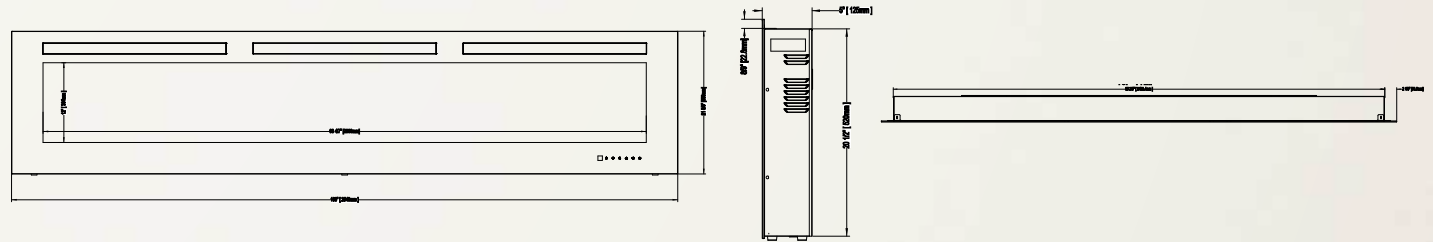

**Allure™ 100
NEFL100FH**

Shown on pages 14 - 17

Model	BTU's	Watts	Height		Front Width		Depth		Viewing Area		Installation	Mobile Home Certified	Blower	Remote Control	Ember Bed	
			Actual	Framing	Actual	Framing	Actual	Framing	Height	Width					Logs	Crystals
NEFL100FH	5,000	1,500	21 5/8"	21"	100"	95 7/8"	5"	3 1/2 - 5"	12"	90 9/16"	Wall Mount/ Fully Recessed	Yes	Included	Included	N/A	Included

Certified under Canadian and American National Standards.
Figures may vary with individual conditions such as floor plan layout, insulation value/heat loss of the house and geographical location.
Measurements to be used as a guide only. Consult your owner's manual for complete and up-to-date installation instructions and proper clearances to combustible materials.