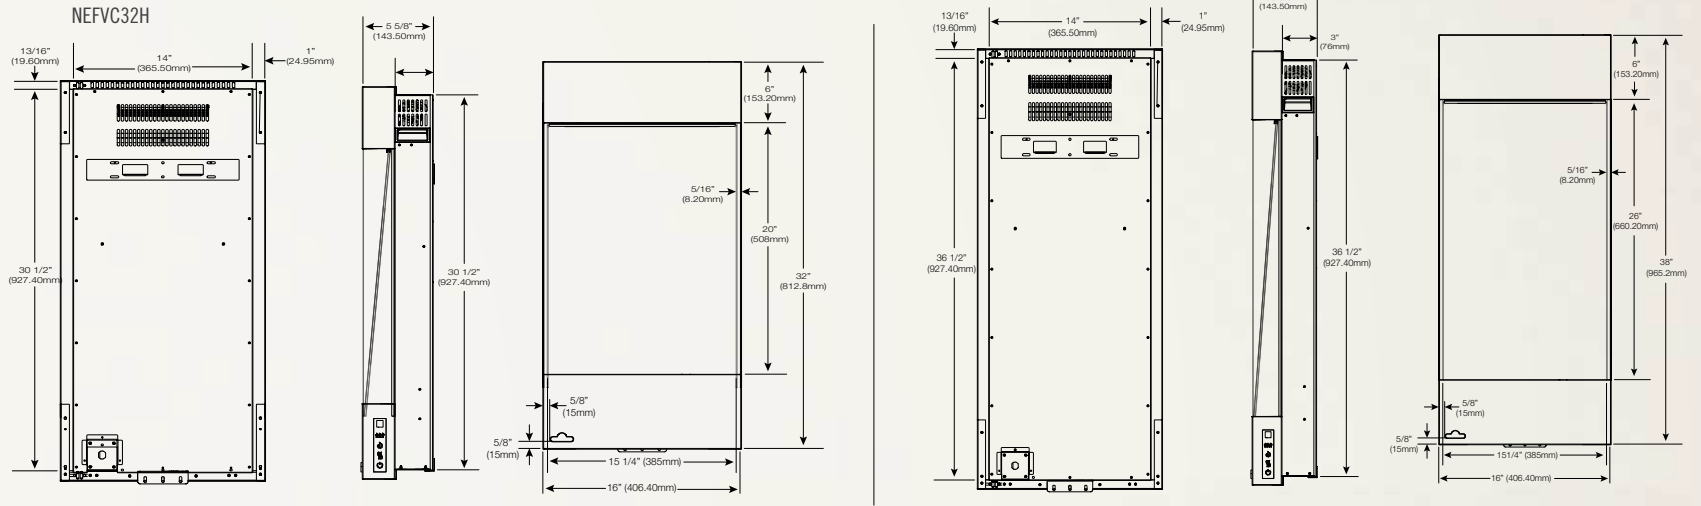

Allure™ Vertical Series
Shown on pages 20 - 21

Model	BTU's	Watts	Height		Front Width		Depth		Viewing Area		Installation	Mobile Home Certified	Blower	Remote Control	Ember Bed	
			Actual	Framing	Actual	Framing	Actual	Framing	Actual	Width					Logs	Crystals
NEFVC32H	5,000	1,500	32"	30 3/4"	16"	14 1/2"	16"	14 1/2"	20"	15 3/8"	Wall Mount/ Partially Recessed	Yes	Included	Included	n/a	Included
NEFVC38H	5,000	1,500	38"	36 3/4"	16"	14 1/2"	16"	14 1/2"	26"	15 3/8"		Yes	Included	Included	Included	Included

Stylus™
NEFP32-5019W
Shown on pages 22 - 23