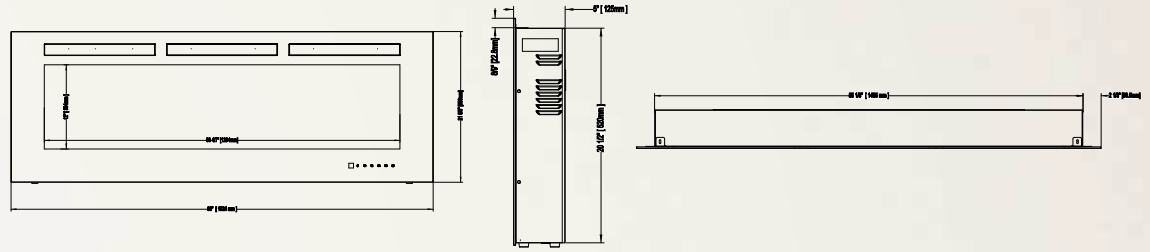

**Allure™ 60
NEFL60FH**

Shown on pages 14 - 17

Model	BTU's	Watts	Height		Front Width		Depth		Viewing Area		Installation	Mobile Home Certified	Blower	Remote Control	Ember Bed	
			Actual	Framing	Actual	Framing	Actual	Framing	Height	Width					Logs	Crystals
NEFL60FH	5,000	1,500	21 5/8"	21"	60"	55 13/16"	5"	3 1/2 - 5"	12"	50 5/16"	Wall Mount/ Fully Recessed	Yes	Included	Included	N/A	Included