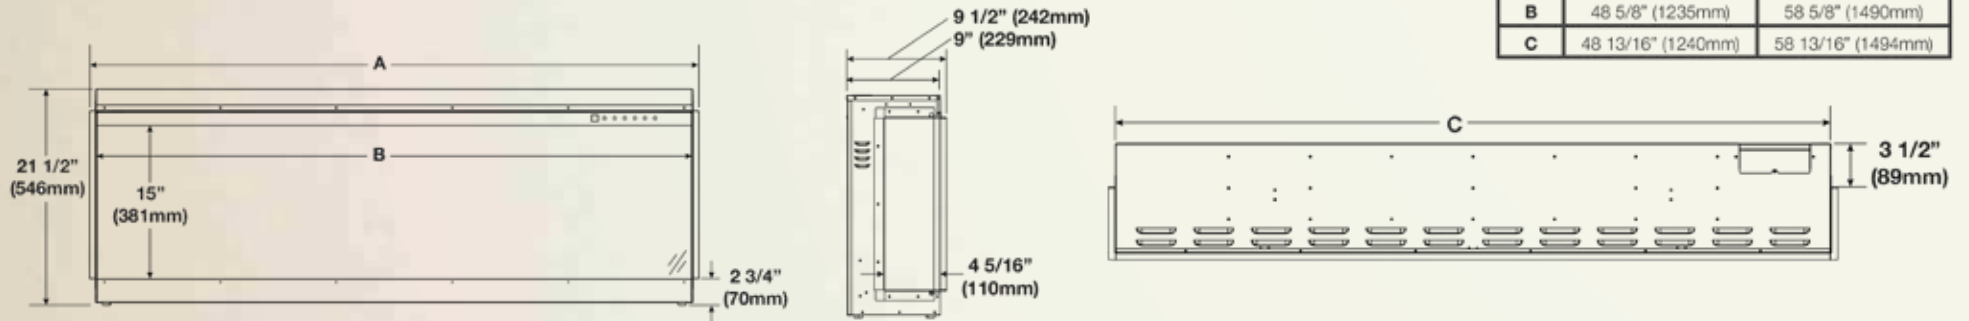

Trivista™ Series

Shown on pages 6 - 7

Model	BTU's	Watts	Height		Front Width		Depth		Viewing Area		Installation	Mobile Home Certified	Blower	Remote Control	Ember Bed	
			Actual	Framing	Actual	Framing	Actual	Framing	Height	Width					Logs	Crystals
NEFB50H-3SV	5,000-10,000	1,500-3,000	21 1/2"	21 3/4"	50"	49"	9 1/2"	9 1/4"	15"	48 5/8"	Fully Recessed	Yes	Included	Included	Included	Included
NEFB60H-3SV	5,000-10,000	1,500-3,000	21 1/2"	21 3/4"	60"	59"	9 1/2"	9 1/4"	15"	58 5/8"	Fully Recessed	Yes	Included	Included	Included	Included

Certified under Canadian and American National Standards.

Figures may vary with individual conditions such as floor plan layout, insulation value/heat loss of the house and geographical location.

Measurements to be used as a guide only. Consult your owner's manual for complete and up-to-date installation instructions and proper clearances to combustible materials.