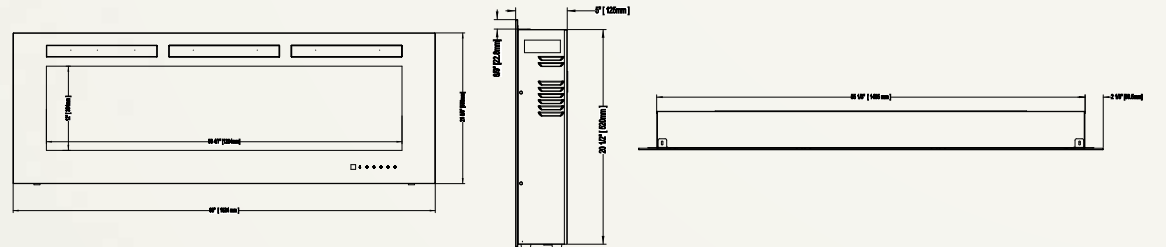

Allure™ Phantom 60 NEFL60FH-MT

Shown on pages 18 - 19

Model	BTU's	Watts	Height		Front Width		Depth		Viewing Area		Installation	Mobile Home Certified	Blower	Remote Control	Ember Bed	
			Actual	Framing	Actual	Framing	Actual	Framing	Height	Width					Logs	Crystals
NEFL60FH-MT	5,000	1,500	21 5/8"	21"	60"	55 13/16"	5"	3 1/2 - 5"	12"	50 5/8"	Wall Mount/ Fully Recessed	Yes	Included	Included	N/A	Included

Certified under Canadian and American National Standards.
Figures may vary with individual conditions such as floor plan layout, insulation value/heat loss of the house and geographical location.
Measurements to be used as a guide only. Consult your owner's manual for complete and up-to-date installation instructions and proper clearances to combustible materials.