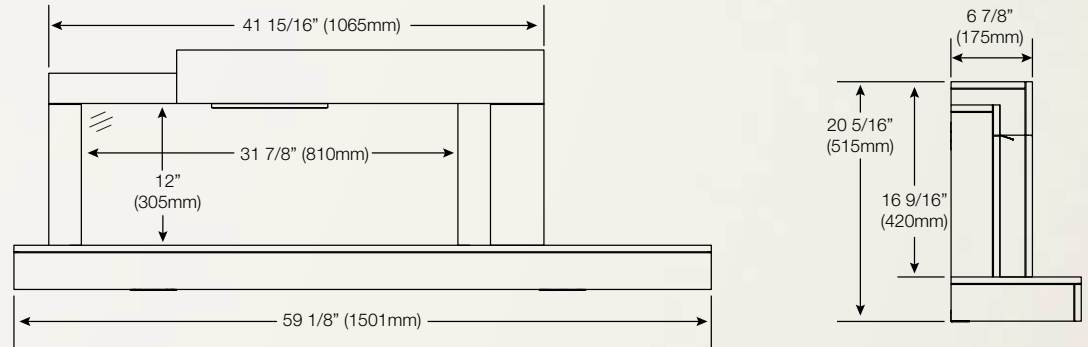

Model	BTU's	Watts	Height	Front Width	Depth	Viewing Area		Installation	Mobile Home Certified	Blower	Remote Control	Ember Bed			
			Actual			Actual	Actual					Height	Width	Logs	Crystals
NEFP32-5019W	5,000	1,500	20 5/16"	59 1/8"	11"	12"	31 7/8"	Wall Mount	Yes	Included	Included	Included	Included		

Certified under Canadian and American National Standards.
Figures may vary with individual conditions such as floor plan layout, insulation value/heat loss of the house and geographical location.
Measurements to be used as a guide only. Consult your owner's manual for complete and up-to-date installation instructions and proper clearances to combustible materials.