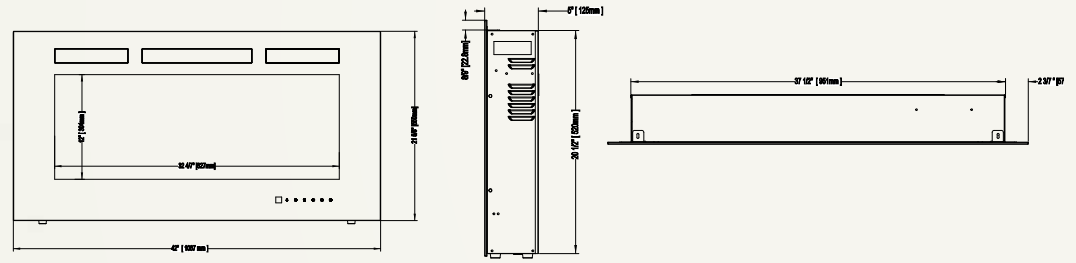

Allure™ 42 NEFL42FH

Shown on pages 14 - 17

Model	BTU's	Watts	Height		Front Width		Depth		Viewing Area		Installation	Mobile Home Certified	Blower	Remote Control	Ember Bed	
			Actual	Framing	Actual	Framing	Actual	Framing	Height	Width					Logs	Crystals
NEFL42FH	5,000	1,500	21 5/8"	21"	42"	38"	5"	3 1/2 - 5"	12"	32 5/16"	Wall Mount/ Fully Recessed	Yes	Included	Included	N/A	Included