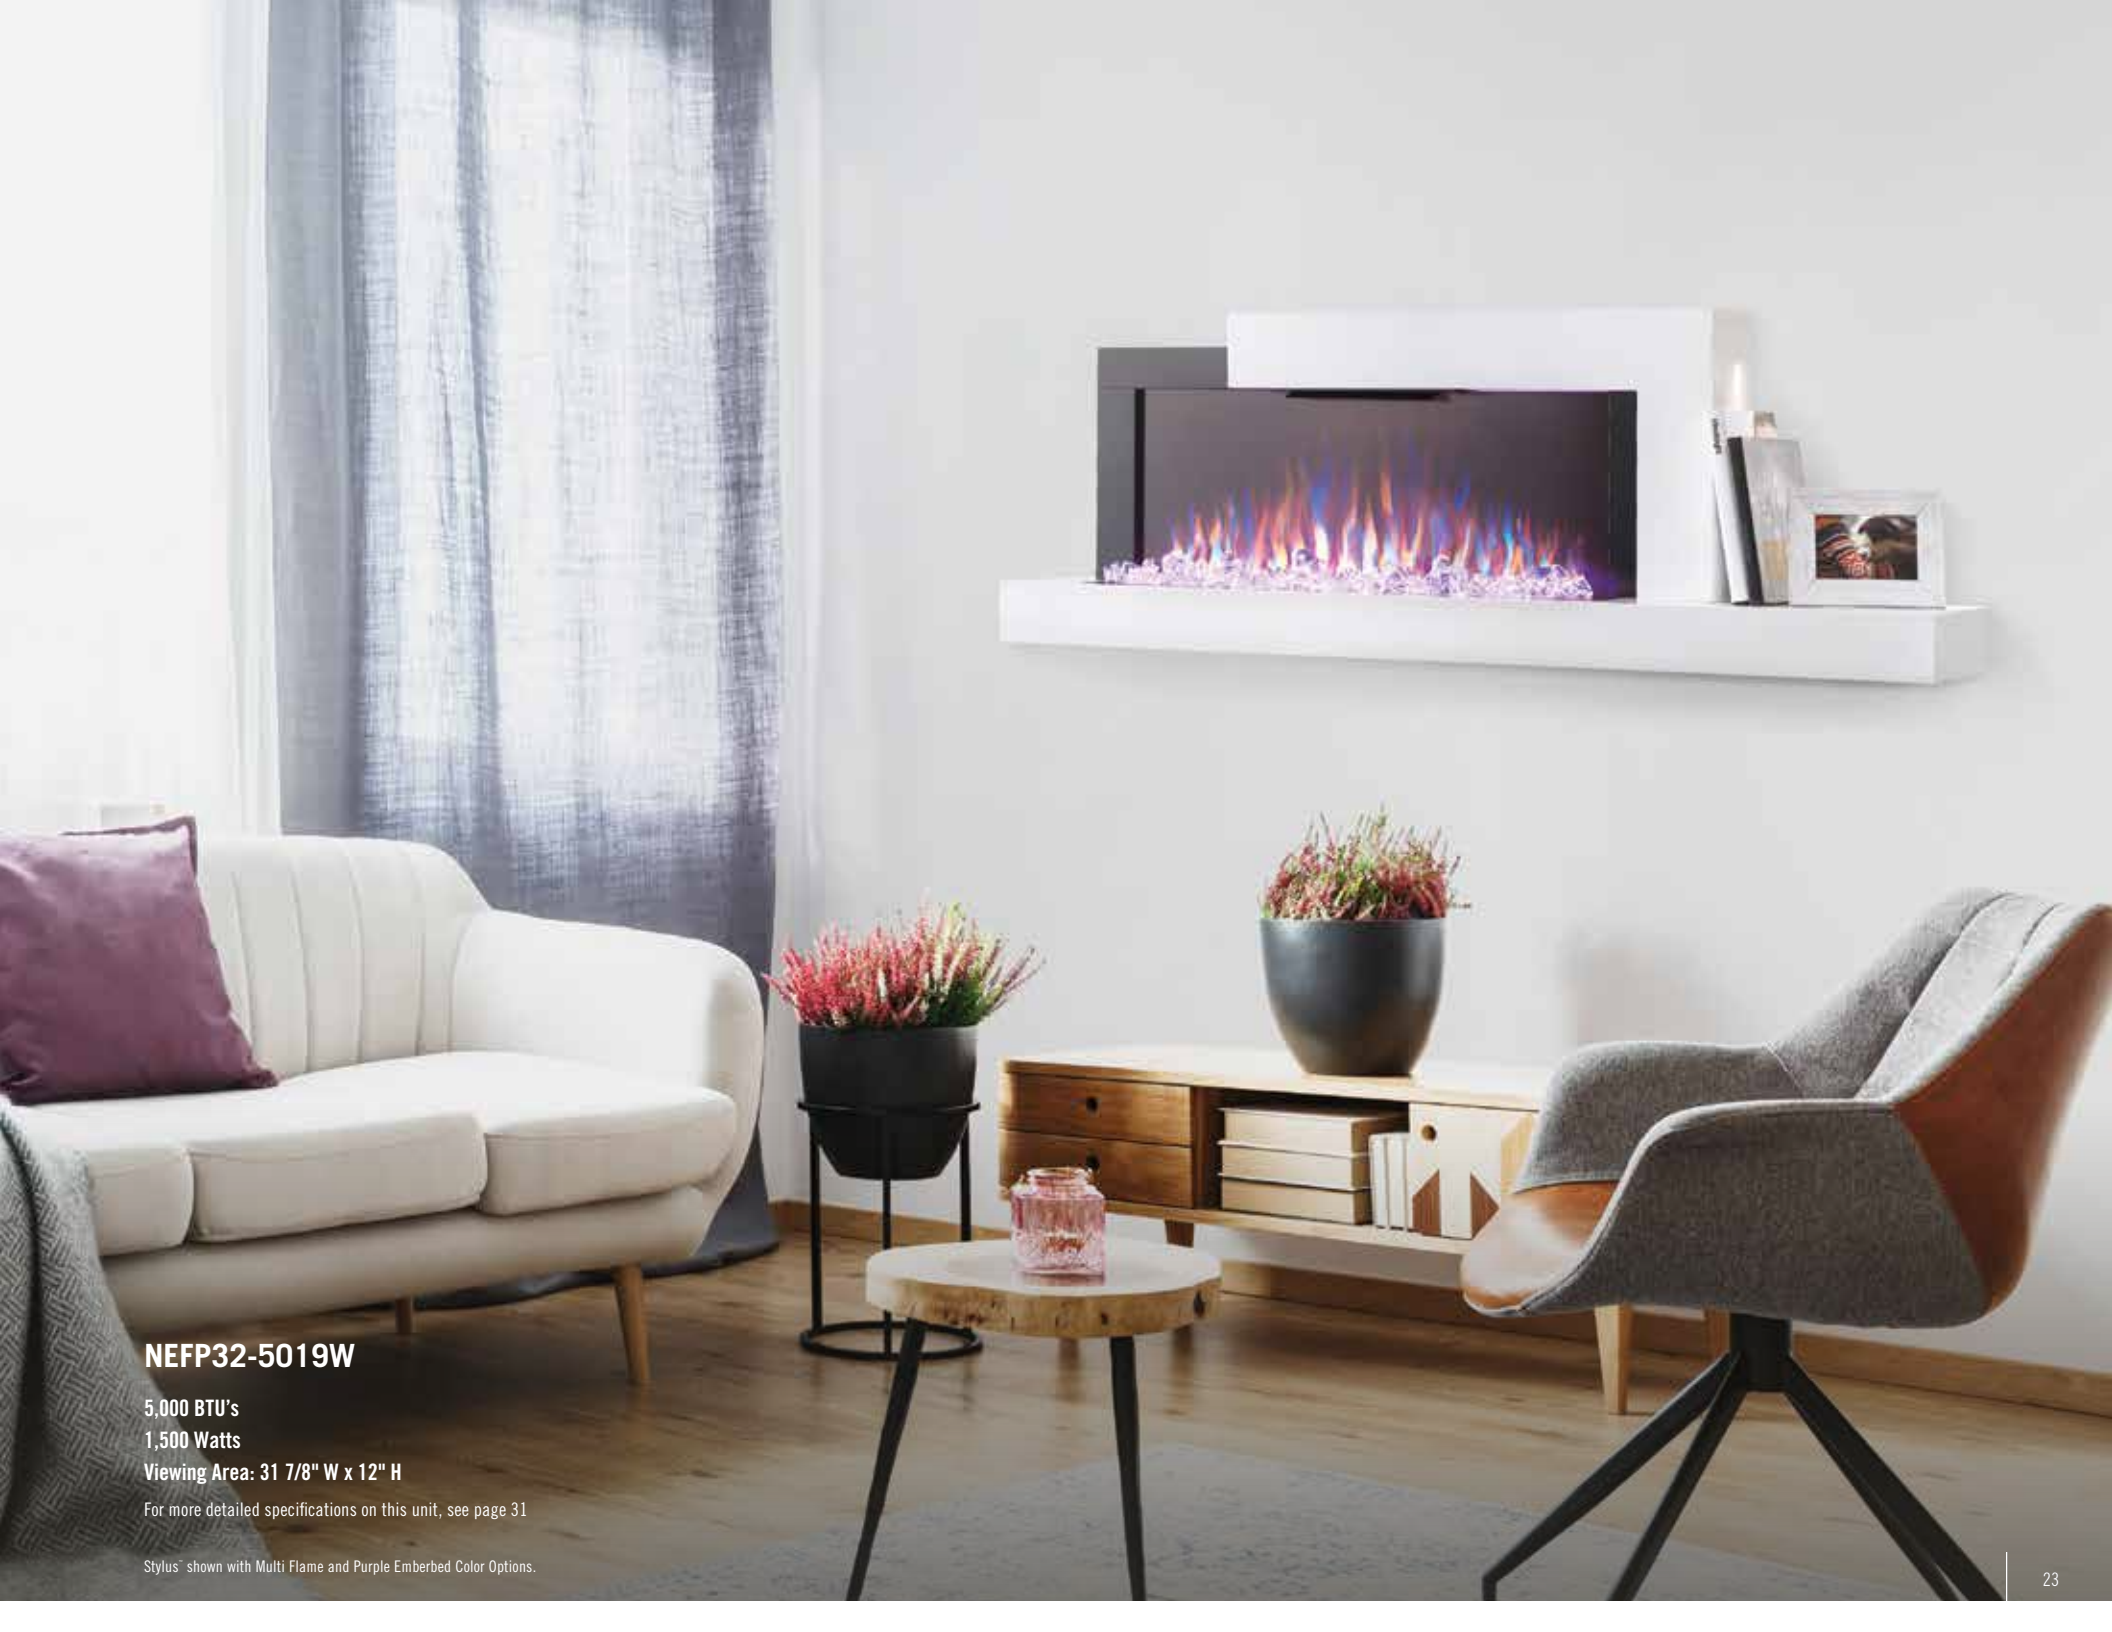

NEFP32-5019W

5,000 BTU's

1,500 Watts

Viewing Area: 31 7/8" W x 12" H

For more detailed specifications on this unit, see page 31

Stylus® shown with Multi Flame and Purple Embered Color Options.