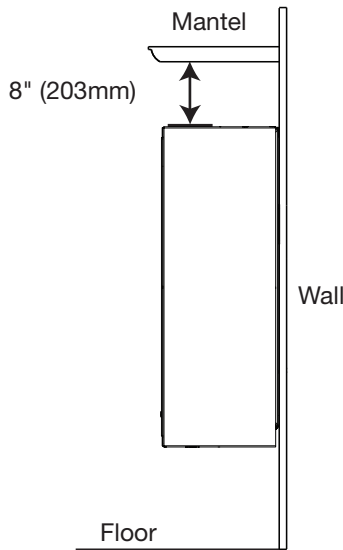

ALLURAVISION™ DEEP 42" ELECTRIC FIREPLACE

Clearances

Minimum Mantel Clearances

⚠ WARNING

- When using paint or lacquer to finish the mantel, the paint or lacquer must be heat resistant to prevent discoloration.

Side View (Wall Mount)