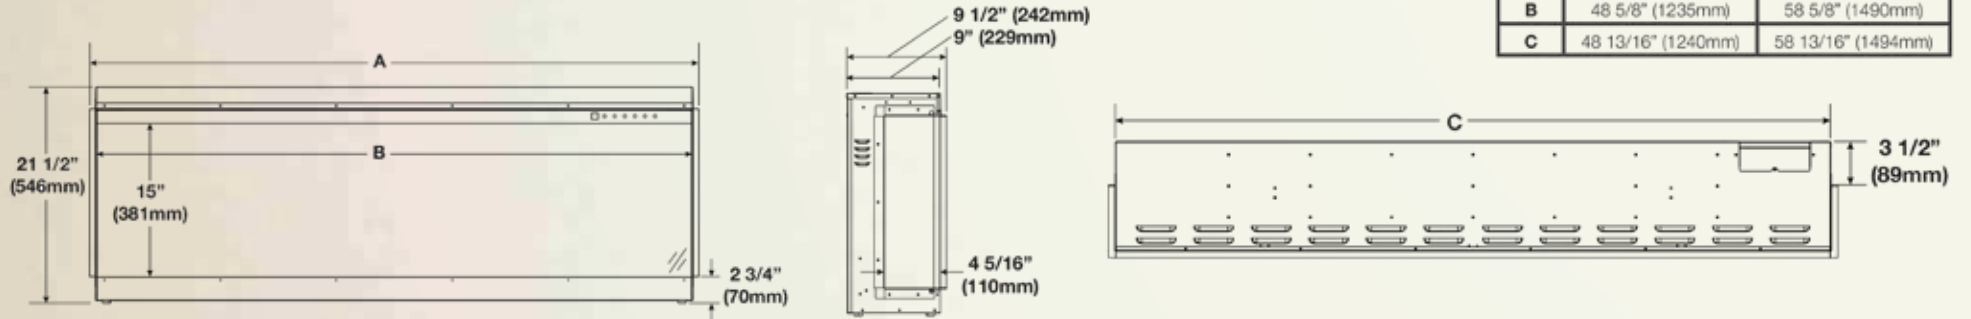

Trivista™ Series

Shown on pages 6 - 7

Model	BTU's	Watts	Height		Front Width		Depth		Viewing Area		Installation	Mobile Home Certified	Blower	Remote Control	Ember Bed	
			Actual	Framing	Actual	Framing	Actual	Framing	Height	Width					Logs	Crystals
NEFB50H-3SV	5,000-10,000	1,500-3,000	21 1/2"	21 3/4"	50"	49"	9 1/2"	9 1/4"	15"	48 5/8"	Fully Recessed	Yes	Included	Included	Included	Included
NEFB60H-3SV	5,000-10,000	1,500-3,000	21 1/2"	21 3/4"	60"	59"	9 1/2"	9 1/4"	15"	58 5/8"	Fully Recessed	Yes	Included	Included	Included	Included

Certified under Canadian and American National Standards.

Figures may vary with individual conditions such as floor plan layout, insulation value/heat loss of the house and geographical location.

Measurements to be used as a guide only. Consult your owner's manual for complete and up-to-date installation instructions and proper clearances to combustible materials.