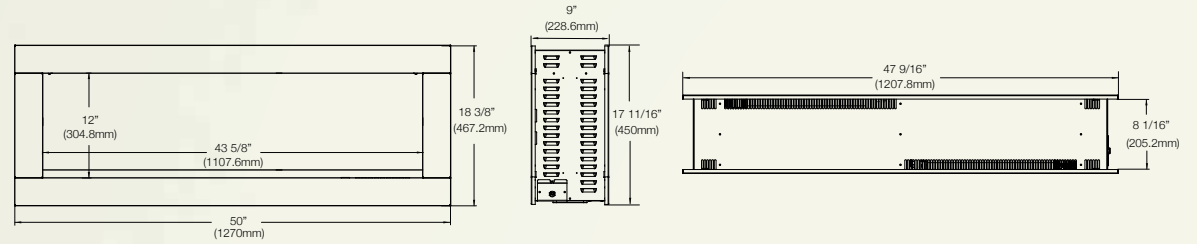

CLEARion™ 50 NEFBD50H

Shown on pages 4 - 5

Model	BTU's	Watts	Height		Front Width		Depth		Viewing Area		Installation	Mobile Home Certified	Blower	Remote Control	Ember Bed	
			Actual	Framing	Actual	Framing	Actual	Framing	Height	Width					Logs	Crystals
NEFBD50H	5,000-9,000	3,000	18 3/8"	17 15/16"	50"	49"	8 1/6"	4 1/2" or 3" *	12"	43 5/8"	Fully Recessed	Yes	Included	Included	Included	Included

* Framing Depth is dependant on 2x4 or double 2x4 wall installation.