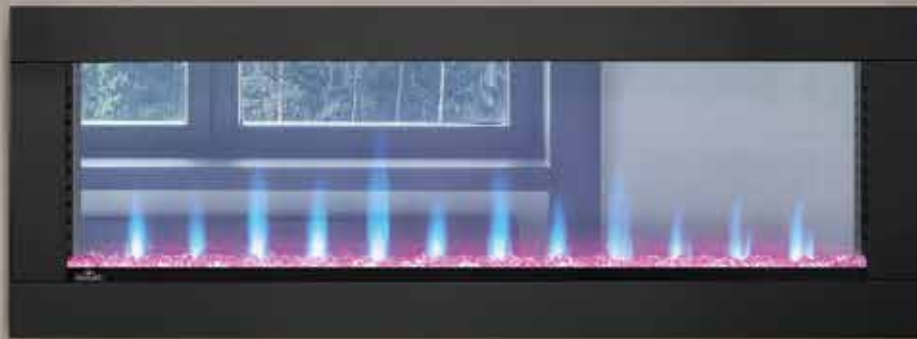

NAPOLEON

ELECTRIC WALL MOUNT, RECESSED
AND SEE THRU FIREPLACES
napoleonfireplaces.com