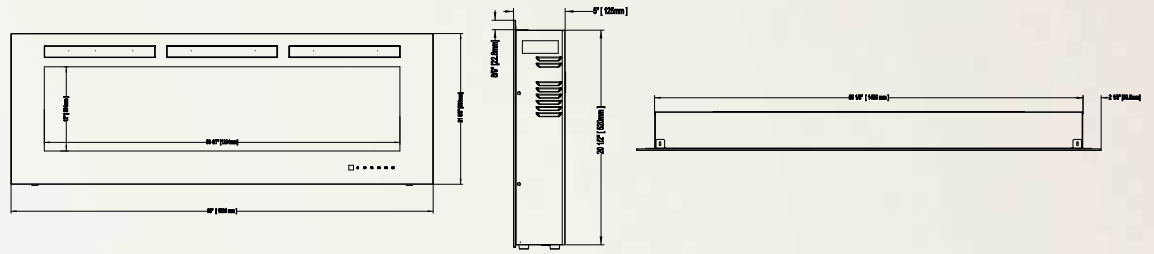

**Allure™ 60
NEFL60FH**

Shown on pages 14 - 17

Model	BTU's	Watts	Height		Front Width		Depth		Viewing Area		Installation	Mobile Home Certified	Blower	Remote Control	Ember Bed	
			Actual	Framing	Actual	Framing	Actual	Framing	Height	Width					Logs	Crystals
NEFL60FH	5,000	1,500	21 5/8"	21"	60"	55 13/16"	5"	3 1/2 - 5"	12"	50 5/16"	Wall Mount/ Fully Recessed	Yes	Included	Included	N/A	Included