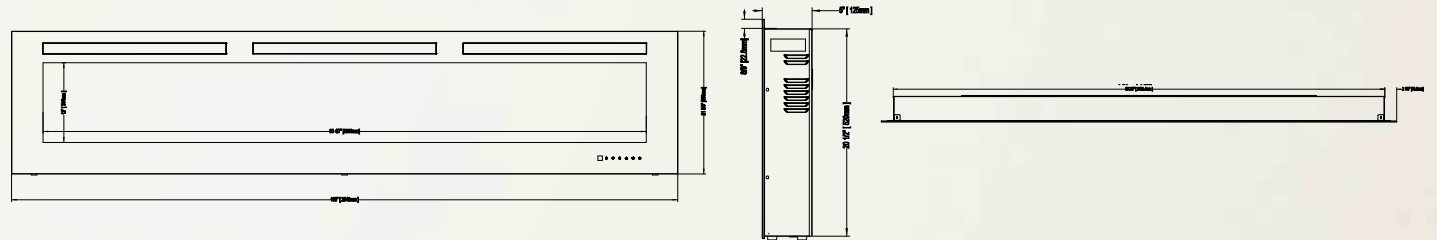

**Allure™ 100
NEFL100FH**

Shown on pages 14 - 17

Model	BTU's	Watts	Height		Front Width		Depth		Viewing Area		Installation	Mobile Home Certified	Blower	Remote Control	Ember Bed	
			Actual	Framing	Actual	Framing	Actual	Framing	Height	Width					Logs	Crystals
NEFL100FH	5,000	1,500	21 5/8"	21"	100"	95 7/8"	5"	3 1/2 - 5"	12"	90 9/16"	Wall Mount/ Fully Recessed	Yes	Included	Included	N/A	Included

Certified under Canadian and American National Standards.
Figures may vary with individual conditions such as floor plan layout, insulation value/heat loss of the house and geographical location.
Measurements to be used as a guide only. Consult your owner's manual for complete and up-to-date installation instructions and proper clearances to combustible materials.