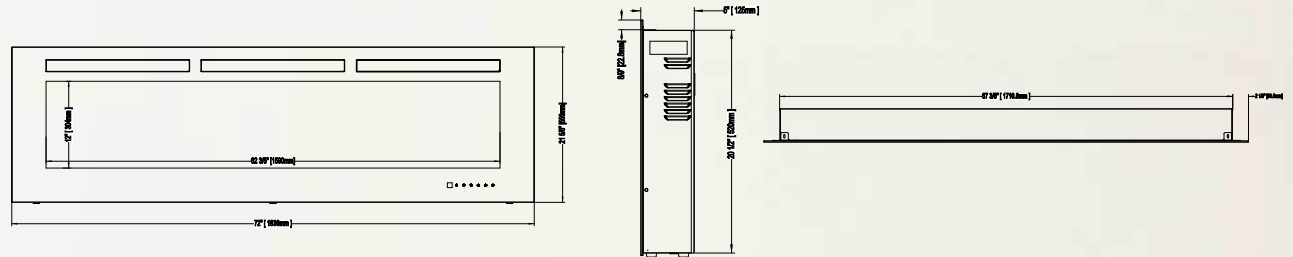

Allure™ 72
NEFL72FH

Shown on pages 14 - 17

Model	BTU's	Watts	Height		Front Width		Depth		Viewing Area		Installation	Mobile Home Certified	Blower	Remote Control	Ember Bed	
			Actual	Framing	Actual	Framing	Actual	Framing	Height	Width					Logs	Crystals
NEFL72FH	5,000	1,500	21 5/8"	21"	72"	67 7/8"	5"	3 1/2 - 5"	12"	62 5/16"	Wall Mount/ Fully Recessed	Yes	Included	Included	N/A	Included