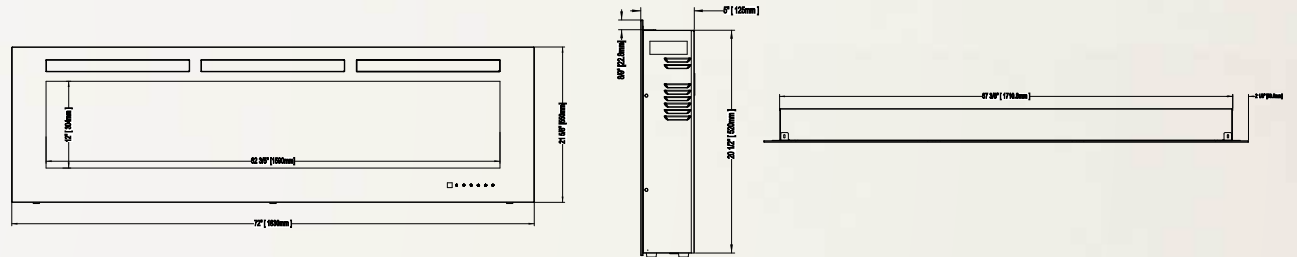

**Allure™ 72
NEFL72FH**

Shown on pages 14 - 17

Model	BTU's	Watts	Height		Front Width		Depth		Viewing Area		Installation	Mobile Home Certified	Blower	Remote Control	Ember Bed	
			Actual	Framing	Actual	Framing	Actual	Framing	Height	Width					Logs	Crystals
NEFL72FH	5,000	1,500	21 5/8"	21"	72"	67 7/8"	5"	3 1/2 - 5"	12"	62 5/16"	Wall Mount/ Fully Recessed	Yes	Included	Included	N/A	Included