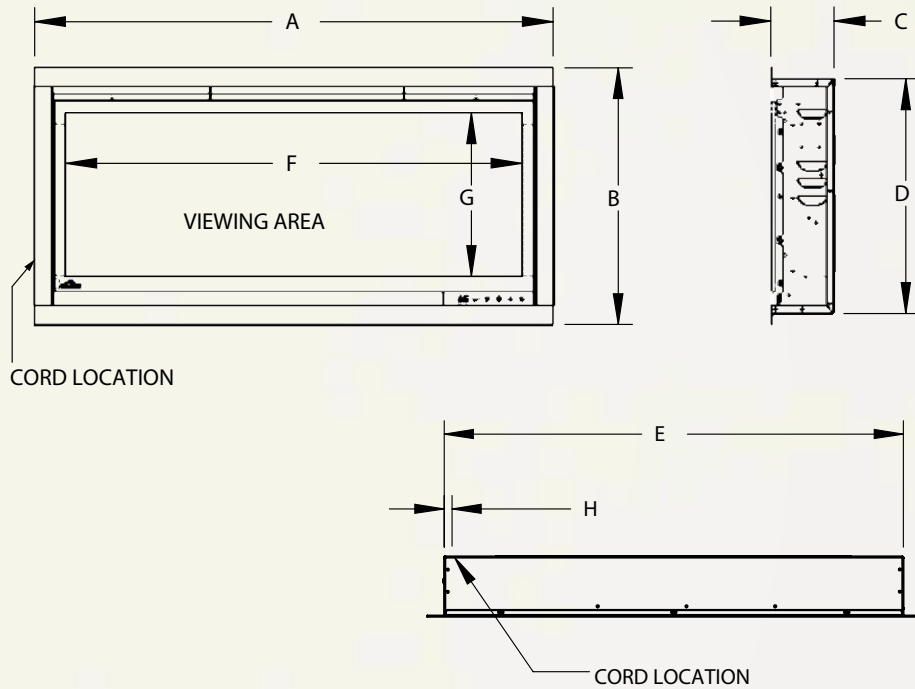

Alluravision™ Series

Shown on pages 8 - 13

CORD LOCATION								
Dimensions								
Model Number	A	B	C	D	E	F	G	H
NEFL32CHS	35" (88.8cm)	17 5/16" (44cm)	4 1/4" (10.8cm)	15 7/8" (40.2cm)	32 5/8" (82.8cm)	30 13/16" (78.2cm)	11 1/16" (28.1cm)	3/4" (1.8cm)
NEFL42CHS	44 7/16" (112.8cm)	17 5/16" (44cm)	4 1/4" (10.8cm)	15 7/8" (40.2cm)	42 1/16" (106.8cm)	40 1/4" (102.2cm)	11 1/16" (28.1cm)	3/4" (1.8cm)
NEFL50CHS	52 11/16" (133.8cm)	17 5/16" (44cm)	4 1/4" (10.8cm)	15 7/8" (40.2cm)	50 5/16" (127.8cm)	48 1/2" (123.2cm)	11 1/16" (28.1cm)	3/4" (1.8cm)
NEFL60CHS	62 9/16" (158.8cm)	17 5/16" (44cm)	4 1/4" (10.8cm)	15 7/8" (40.2cm)	60 3/16" (152.8cm)	58 5/16" (148.2cm)	11 1/16" (28.1cm)	3/4" (1.8cm)
NEFL72CHS	76 3/4" (194.8cm)	17 5/16" (44cm)	4 1/4" (10.8cm)	15 7/8" (40.2cm)	74 5/16" (188.8cm)	72 1/2" (184.2cm)	11 1/16" (28.1cm)	3/4" (1.8cm)
NEFL100CHS	102 11/16" (260.8cm)	17 5/16" (44cm)	4 1/4" (10.8cm)	15 7/8" (40.2cm)	100 5/16" (254.8cm)	98 1/2" (250.2cm)	11 1/16" (28.1cm)	3/4" (1.8cm)
NEFL32CHD	35" (88.8cm)	17 5/16" (44cm)	5 13/16" (14.8cm)	15 7/8" (40.2cm)	32 5/8" (82.8cm)	30 13/16" (78.2cm)	11 1/16" (28.1cm)	3/4" (1.8cm)
NEFL42CHD	44 7/16" (112.8cm)	17 5/16" (44cm)	5 13/16" (14.8cm)	15 7/8" (40.2cm)	42 1/16" (106.8cm)	40 1/4" (102.2cm)	11 1/16" (28.1cm)	3/4" (1.8cm)
NEFL50CHD	52 11/16"	17 5/16"	5 13/16"	15 7/8"	50 5/16"	48 1/2"	11 1/16"	3/4"