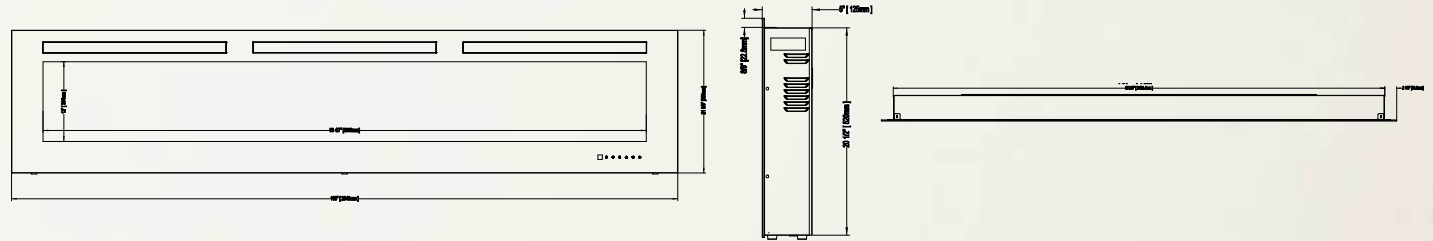

Allure™ 100
NEFL100FH

Shown on pages 14 - 17

Model	BTU's	Watts	Height		Front Width		Depth		Viewing Area		Installation	Mobile Home Certified	Blower	Remote Control	Ember Bed	
			Actual	Framing	Actual	Framing	Actual	Framing	Height	Width					Logs	Crystals
NEFL100FH	5,000	1,500	21 5/8"	21"	100"	95 7/8"	5"	3 1/2 - 5"	12"	90 9/16"	Wall Mount/ Fully Recessed	Yes	Included	Included	N/A	Included

Certified under Canadian and American National Standards.
Figures may vary with individual conditions such as floor plan layout, insulation value/heat loss of the house and geographical location.
Measurements to be used as a guide only. Consult your owner's manual for complete and up-to-date installation instructions and proper clearances to combustible materials.