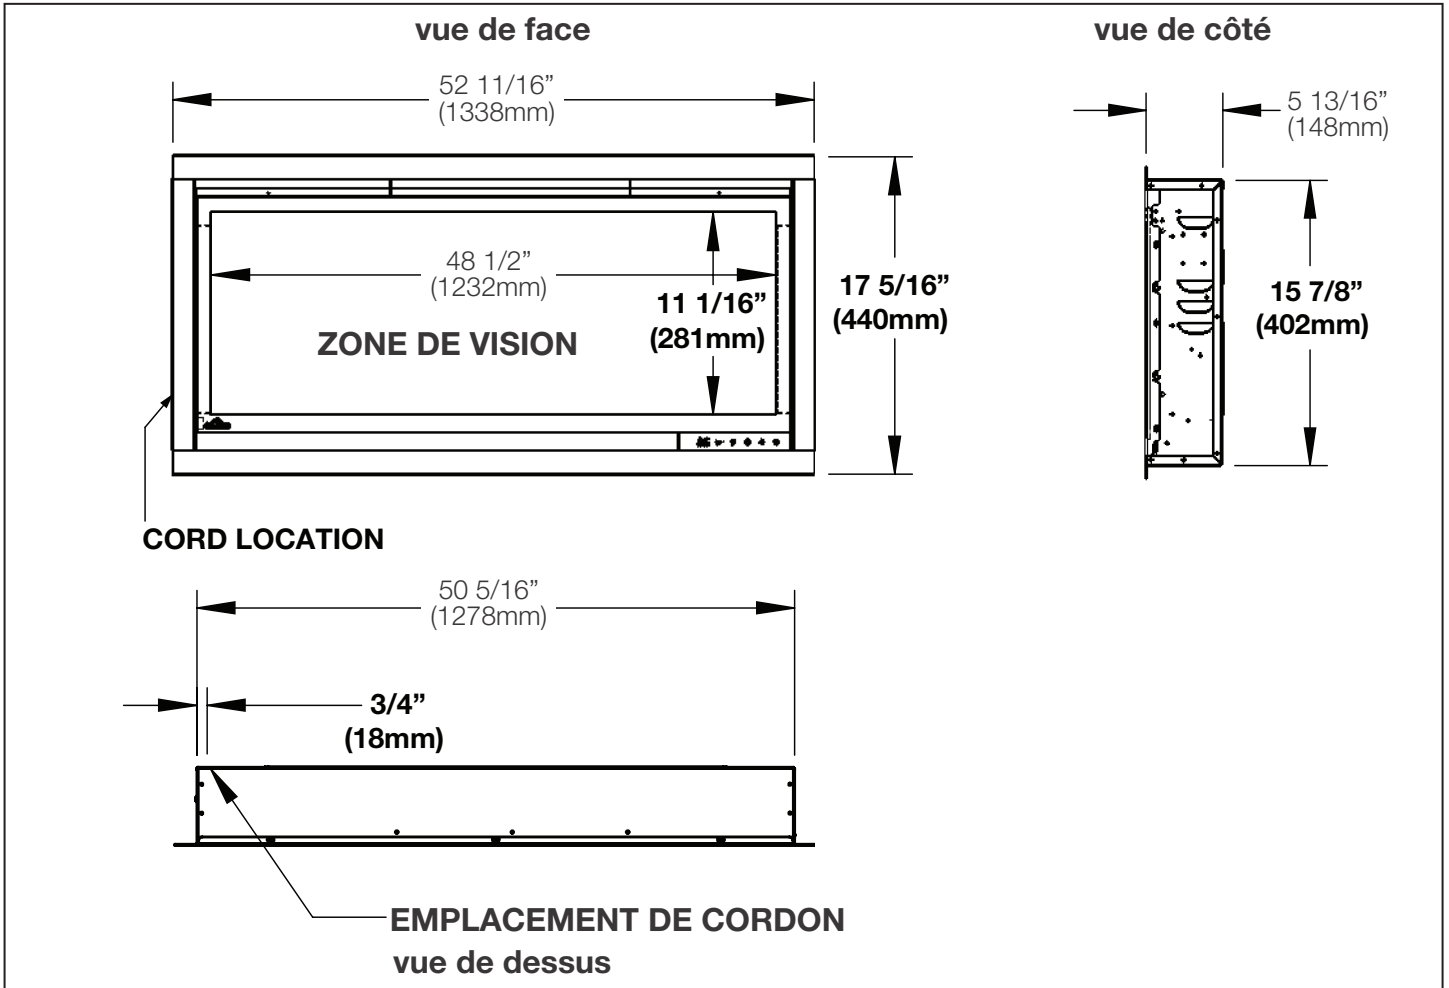

Spécifications

Modèle	BTU	Largeur		Hauteur		Profondeur		Dimensions de Vision (H x L)
		Réel	Ossature	Réel	Ossature	Réel	Ossature	
NEFL50CHD-1	5000 / 9000	52 11/16	50 13/16	17 5/16	16 1/8	5 13/16	6 1/16	11 1/16 x 48 1/2

Dimensions