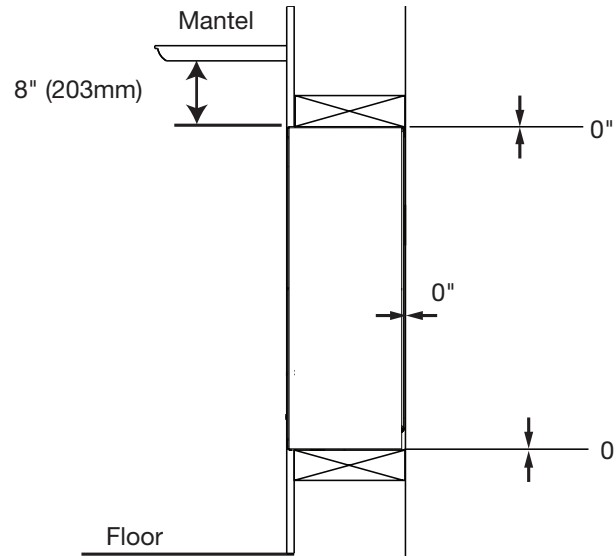

----- Manual continues below -----

ALLURAVISION™ DEEP 50" ELECTRIC FIREPLACE

Specifications

Model	BTU	Width		Height		Depth		Viewing Area (H x W)
		Actual	Framing	Actual	Framing	Actual	Framing	
NEFL50CHD-1	5000 / 9000	52 11/16"	50 13/16"	17 5/16"	16 1/8"	5 13/16"	6 1/16"	11 1/16" x 48 1/2"

Dimensions

Label Location

W415-2877 / 03.20.20

ALLURAVISION™ DEEP 50" ELECTRIC FIREPLACE

Clearances

Minimum Mantel Clearances

⚠ WARNING

- When using paint or lacquer to finish the mantel, the paint or lacquer must be heat resistant to prevent discoloration.

Side View (Wall Mount)

Side View (recessed into a wall)

Framing

Product information provided is not complete and is subject to change without notice. Please consult the installation manual for the most up to date installation information.

W415-2877 / 03.20.20

Spécifications

Modèle	BTU	Largeur		Hauteur		Profondeur		Dimensions de Vision (H x L)
		Réel	Ossature	Réel	Ossature	Réel	Ossature	
NEFL50CHD-1	5000 / 9000	52 11/16	50 13/16	17 5/16	16 1/8	5 13/16	6 1/16	11 1/16 x 48 1/2