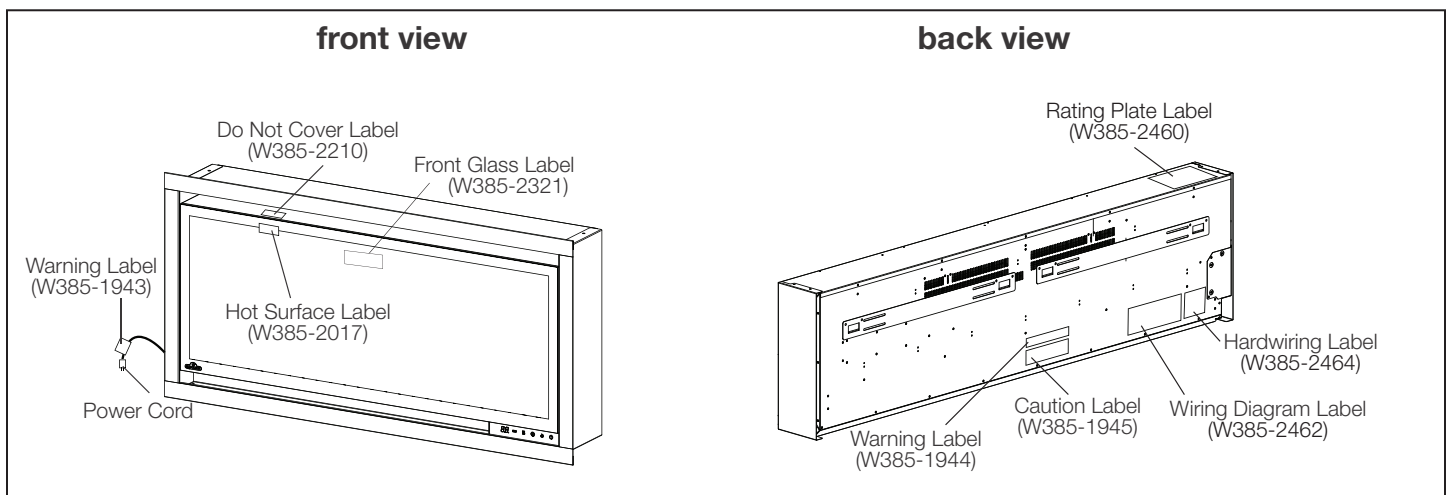

----- Manual continues below -----

ALLURAVISION™ DEEP 50" ELECTRIC FIREPLACE

Specifications

Model	BTU	Width		Height		Depth		Viewing Area (H x W)
		Actual	Framing	Actual	Framing	Actual	Framing	
NEFL50CHD-1	5000 / 9000	52 11/16"	50 13/16"	17 5/16"	16 1/8"	5 13/16"	6 1/16"	11 1/16" x 48 1/2"

Dimensions

Label Location

W415-2877 / 03.20.20

ALLURAVISION™ DEEP 50" ELECTRIC FIREPLACE

Clearances

Minimum Mantel Clearances

⚠ WARNING

- When using paint or lacquer to finish the mantel, the paint or lacquer must be heat resistant to prevent discoloration.

Side View (Wall Mount)

Side View (recessed into a wall)

Framing

Product information provided is not complete and is subject to change without notice. Please consult the installation manual for the most up to date installation information.

W415-2877 / 03.20.20

Spécifications

Modèle	BTU	Largeur		Hauteur		Profondeur		Dimensions de Vision (H x L)
		Réel	Ossature	Réel	Ossature	Réel	Ossature	
NEFL50CHD-1	5000 / 9000	52 11/16	50 13/16	17 5/16	16 1/8	5 13/16	6 1/16	11 1/16 x 48 1/2