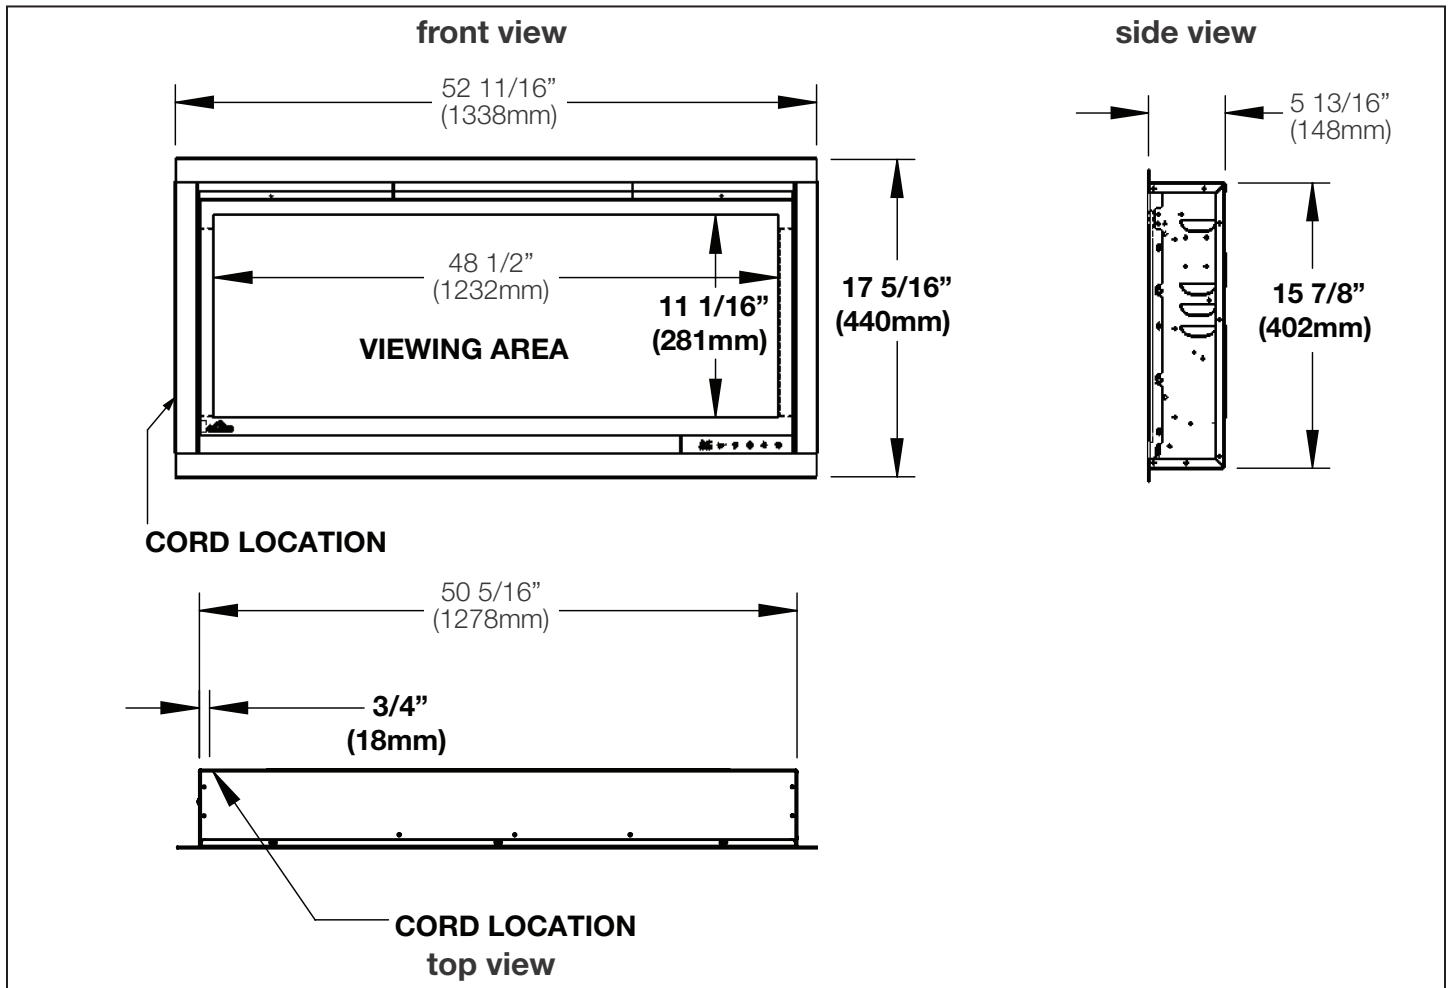

----- Manual continues below -----

ALLURAVISION™ DEEP 50" ELECTRIC FIREPLACE

Specifications

Model	BTU	Width		Height		Depth		Viewing Area (H x W)
		Actual	Framing	Actual	Framing	Actual	Framing	
NEFL50CHD-1	5000 / 9000	52 11/16"	50 13/16"	17 5/16"	16 1/8"	5 13/16"	6 1/16"	11 1/16" x 48 1/2"

Dimensions

Label Location

W415-2877 / 03.20.20

ALLURAVISION™ DEEP 50" ELECTRIC FIREPLACE

Clearances

Minimum Mantel Clearances

⚠ WARNING

- When using paint or lacquer to finish the mantel, the paint or lacquer must be heat resistant to prevent discoloration.

Side View (Wall Mount)

Side View (recessed into a wall)

Framing

Product information provided is not complete and is subject to change without notice. Please consult the installation manual for the most up to date installation information.

W415-2877 / 03.20.20

Spécifications

Modèle	BTU	Largeur		Hauteur		Profondeur		Dimensions de Vision (H x L)
		Réel	Ossature	Réel	Ossature	Réel	Ossature	
NEFL50CHD-1	5000 / 9000	52 11/16	50 13/16	17 5/16	16 1/8	5 13/16	6 1/16	11 1/16 x 48 1/2