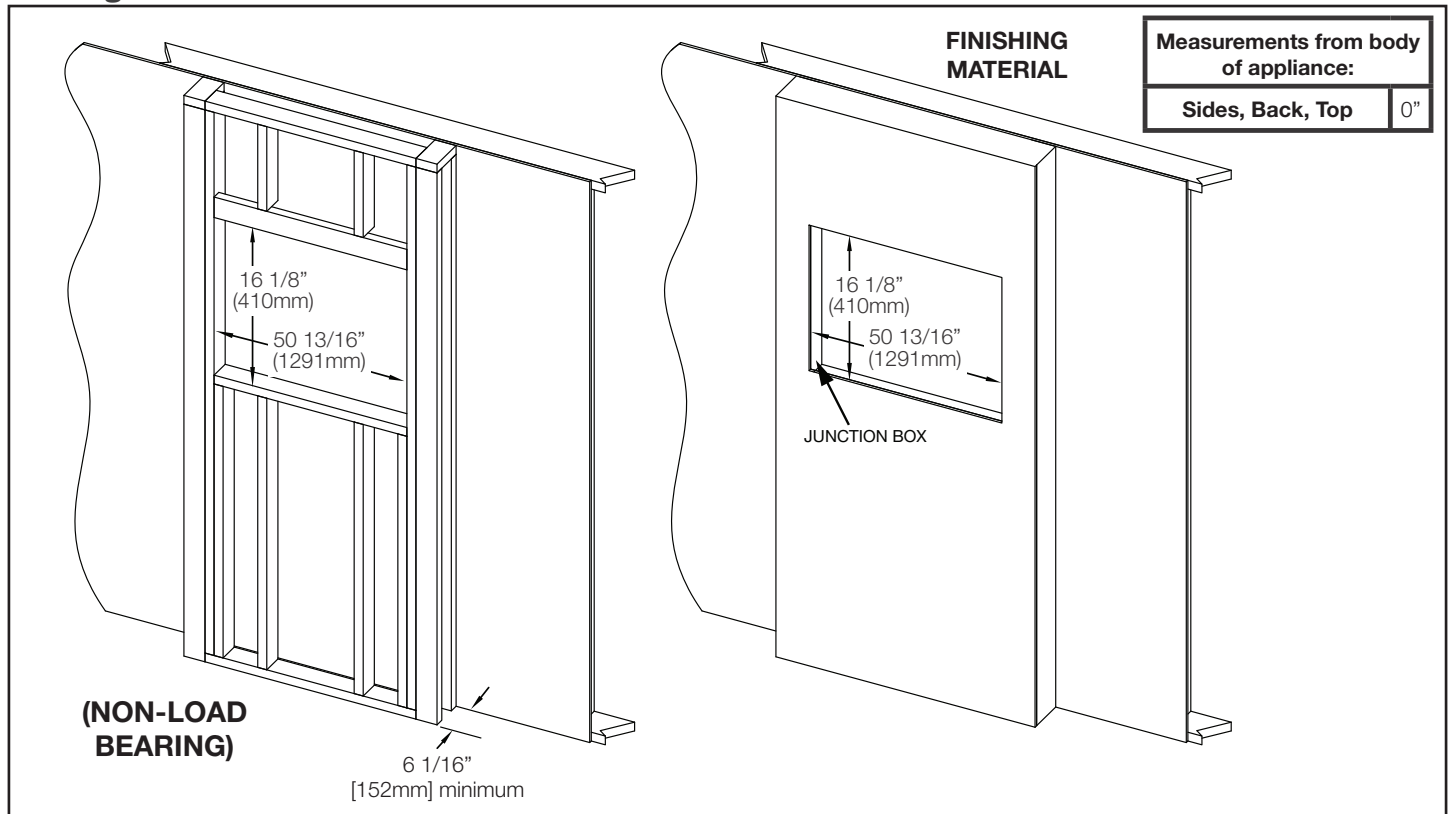

----- Manual continues below -----

ALLURAVISION™ DEEP 50" ELECTRIC FIREPLACE

Specifications

Model	BTU	Width		Height		Depth		Viewing Area (H x W)
		Actual	Framing	Actual	Framing	Actual	Framing	
NEFL50CHD-1	5000 / 9000	52 11/16"	50 13/16"	17 5/16"	16 1/8"	5 13/16"	6 1/16"	11 1/16" x 48 1/2"

Dimensions

Label Location

W415-2877 / 03.20.20

ALLURAVISION™ DEEP 50" ELECTRIC FIREPLACE

Clearances

Minimum Mantel Clearances

⚠ WARNING

- When using paint or lacquer to finish the mantel, the paint or lacquer must be heat resistant to prevent discoloration.

Side View (Wall Mount)

Side View (recessed into a wall)

Framing

Product information provided is not complete and is subject to change without notice. Please consult the installation manual for the most up to date installation information.

W415-2877 / 03.20.20

Spécifications

Modèle	BTU	Largeur		Hauteur		Profondeur		Dimensions de Vision (H x L)
		Réel	Ossature	Réel	Ossature	Réel	Ossature	
NEFL50CHD-1	5000 / 9000	52 11/16	50 13/16	17 5/16	16 1/8	5 13/16	6 1/16	11 1/16 x 48 1/2