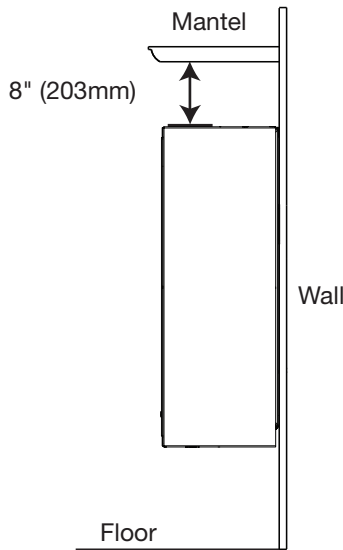

----- Manual continues below -----

ALLURAVISION™ DEEP 50" ELECTRIC FIREPLACE

Specifications

Model	BTU	Width		Height		Depth		Viewing Area (H x W)
		Actual	Framing	Actual	Framing	Actual	Framing	
NEFL50CHD-1	5000 / 9000	52 11/16"	50 13/16"	17 5/16"	16 1/8"	5 13/16"	6 1/16"	11 1/16" x 48 1/2"

Dimensions

Label Location

W415-2877 / 03.20.20

ALLURAVISION™ DEEP 50" ELECTRIC FIREPLACE

Clearances

Minimum Mantel Clearances

⚠ WARNING

- When using paint or lacquer to finish the mantel, the paint or lacquer must be heat resistant to prevent discoloration.

Side View (Wall Mount)

Side View (recessed into a wall)

Framing

Product information provided is not complete and is subject to change without notice. Please consult the installation manual for the most up to date installation information.

W415-2877 / 03.20.20

Spécifications

Modèle	BTU	Largeur		Hauteur		Profondeur		Dimensions de Vision (H x L)
		Réel	Ossature	Réel	Ossature	Réel	Ossature	
NEFL50CHD-1	5000 / 9000	52 11/16	50 13/16	17 5/16	16 1/8	5 13/16	6 1/16	11 1/16 x 48 1/2