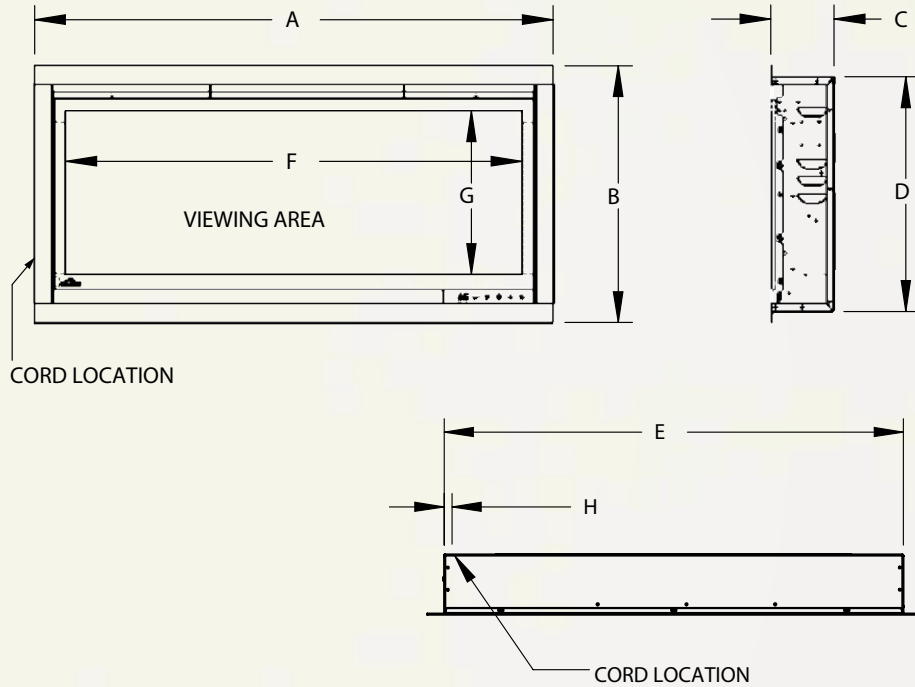

Alluravision™ Series

Shown on pages 8 - 13

CORD LOCATION								
Dimensions								
Model Number	A	B	C	D	E	F	G	H
NEFL32CHS	35" (88.8cm)	17 5/16" (44cm)	4 1/4" (10.8cm)	15 7/8" (40.2cm)	32 5/8" (82.8cm)	30 13/16" (78.2cm)	11 1/16" (28.1cm)	3/4" (1.8cm)
NEFL42CHS	44 7/16" (112.8cm)	17 5/16" (44cm)	4 1/4" (10.8cm)	15 7/8" (40.2cm)	42 1/16" (106.8cm)	40 1/4" (102.2cm)	11 1/16" (28.1cm)	3/4" (1.8cm)
NEFL50CHS	52 11/16" (133.8cm)	17 5/16" (44cm)	4 1/4" (10.8cm)	15 7/8" (40.2cm)	50 5/16" (127.8cm)	48 1/2" (123.2cm)	11 1/16" (28.1cm)	3/4" (1.8cm)
NEFL60CHS	62 9/16" (158.8cm)	17 5/16" (44cm)	4 1/4" (10.8cm)	15 7/8" (40.2cm)	60 3/16" (152.8cm)	58 5/16" (148.2cm)	11 1/16" (28.1cm)	3/4" (1.8cm)
NEFL72CHS	76 3/4" (194.8cm)	17 5/16" (44cm)	4 1/4" (10.8cm)	15 7/8" (40.2cm)	74 5/16" (188.8cm)	72 1/2" (184.2cm)	11 1/16" (28.1cm)	3/4" (1.8cm)
NEFL100CHS	102 11/16" (260.8cm)	17 5/16" (44cm)	4 1/4" (10.8cm)	15 7/8" (40.2cm)	100 5/16" (254.8cm)	98 1/2" (250.2cm)	11 1/16" (28.1cm)	3/4" (1.8cm)
NEFL32CHD	35" (88.8cm)	17 5/16" (44cm)	5 13/16" (14.8cm)	15 7/8" (40.2cm)	32 5/8" (82.8cm)	30 13/16" (78.2cm)	11 1/16" (28.1cm)	3/4" (1.8cm)
NEFL42CHD	44 7/16" (112.8cm)	17 5/16" (44cm)	5 13/16" (14.8cm)	15 7/8" (40.2cm)	42 1/16" (106.8cm)	40 1/4" (102.2cm)	11 1/16" (28.1cm)	3/4" (1.8cm)
NEFL50CHD	52 11/16"	17 5/16"	5 13/16"	15 7/8"	50 5/16"	48 1/2"	11 1/16"	3/4"