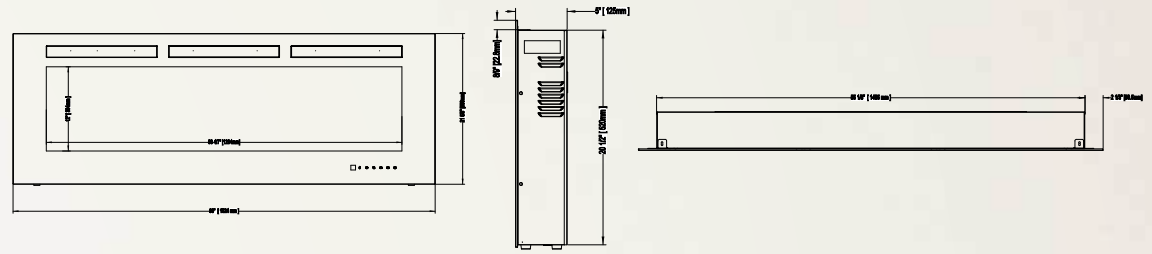

**Allure™ 60
NEFL60FH**

Shown on pages 14 - 17

Model	BTU's	Watts	Height		Front Width		Depth		Viewing Area		Installation	Mobile Home Certified	Blower	Remote Control	Ember Bed	
			Actual	Framing	Actual	Framing	Actual	Framing	Height	Width					Logs	Crystals
NEFL60FH	5,000	1,500	21 5/8"	21"	60"	55 13/16"	5"	3 1/2 - 5"	12"	50 5/16"	Wall Mount/ Fully Recessed	Yes	Included	Included	N/A	Included