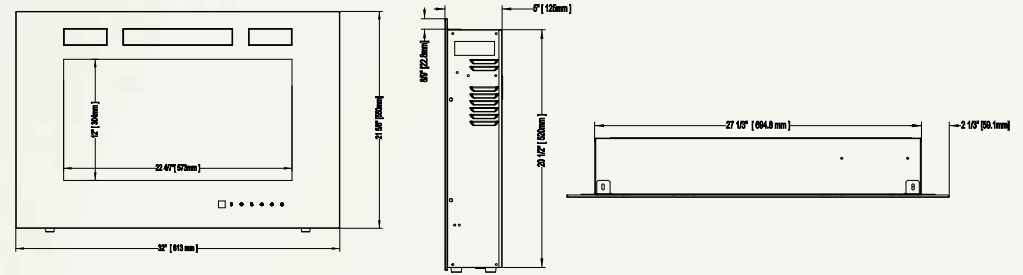

Allure™ 32
NEFL32FH

Shown on pages 14 - 17

Model	BTU's	Watts	Height		Front Width		Depth		Viewing Area		Installation	Mobile Home Certified	Blower	Remote Control	Ember Bed	
			Actual	Framing	Actual	Framing	Actual	Framing	Height	Width					Logs	Crystals
NEFL32FH	5,000	1,500	21 5/8"	21"	32"	27 13/16"	5"	3 1/2" - 5"	12"	22 5/16"	Wall Mount/ Fully Recessed	Yes	Included	Included	N/A	Included