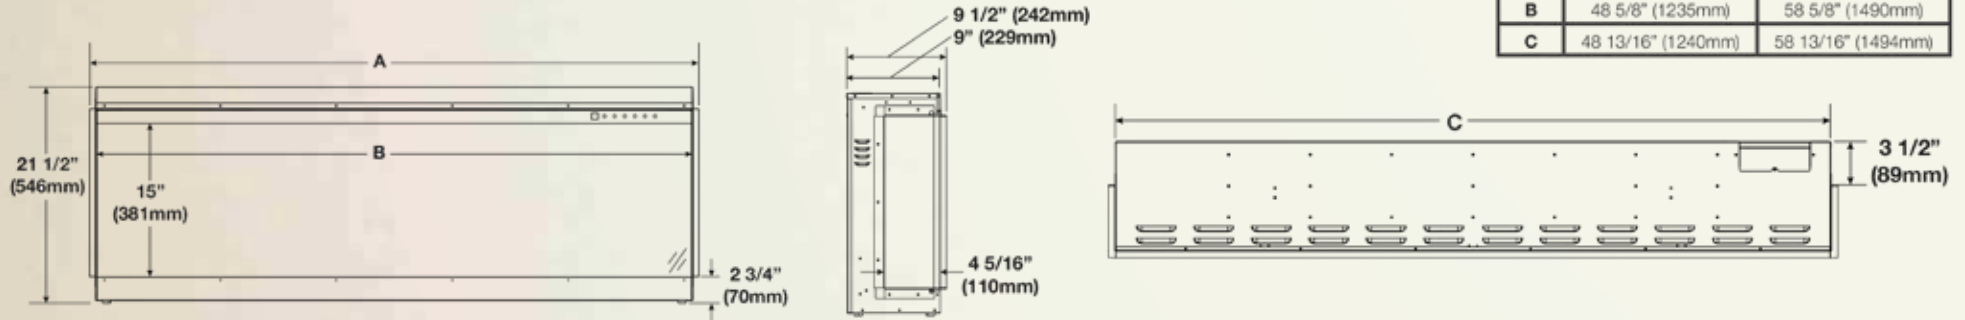

Trivista™ Series

Shown on pages 6 - 7

Model	BTU's	Watts	Height		Front Width		Depth		Viewing Area		Installation	Mobile Home Certified	Blower	Remote Control	Ember Bed	
			Actual	Framing	Actual	Framing	Actual	Framing	Height	Width					Logs	Crystals
NEFB50H-3SV	5,000-10,000	1,500-3,000	21 1/2"	21 3/4"	50"	49"	9 1/2"	9 1/4"	15"	48 5/8"	Fully Recessed	Yes	Included	Included	Included	Included
NEFB60H-3SV	5,000-10,000	1,500-3,000	21 1/2"	21 3/4"	60"	59"	9 1/2"	9 1/4"	15"	58 5/8"	Fully Recessed	Yes	Included	Included	Included	Included

Certified under Canadian and American National Standards.

Figures may vary with individual conditions such as floor plan layout, insulation value/heat loss of the house and geographical location.

Measurements to be used as a guide only. Consult your owner's manual for complete and up-to-date installation instructions and proper clearances to combustible materials.