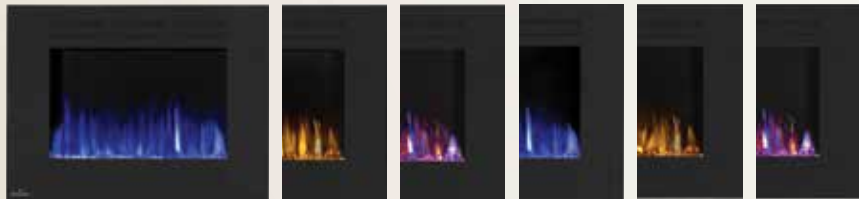

Allure™ Series

Making a statement with an Allure™ Series fireplace is easy. With six sizes to choose from, every Allure™ fireplace sparkles with a crystal ember bed and three color flame options; orange, blue or multi-color. Control the appearance as well as temperature and blower with the remote control. Any Allure™ series fireplace can simply be plugged in and hung on a wall for instant satisfaction. What makes these fireplaces special is the ability to be fully recessed into the wall thanks to the placement of front vents. The only difficulty now is deciding which one you want.

Features & Accessories

32" 42" 50" 60" 72" 100"

LOW ENERGY
LED
HIGH INTENSITY