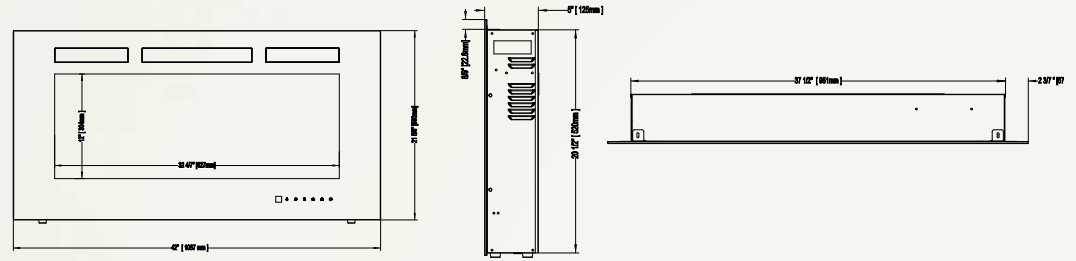

Allure™ Phantom 42
NEFL42FH-MT

Shown on pages 18 - 19

Model	BTU's	Watts	Height		Front Width		Depth		Viewing Area		Installation	Mobile Home Certified	Blower	Remote Control	Ember Bed	
			Actual	Framing	Actual	Framing	Actual	Framing	Height	Width					Logs	Crystals
NEFL42FH-MT	5,000	1,500	21 5/8"	21"	42"	38"	5"	3 1/2 - 5"	12"	32 9/16"	Wall Mount/ Fully Recessed	Yes	Included	Included	N/A	Included