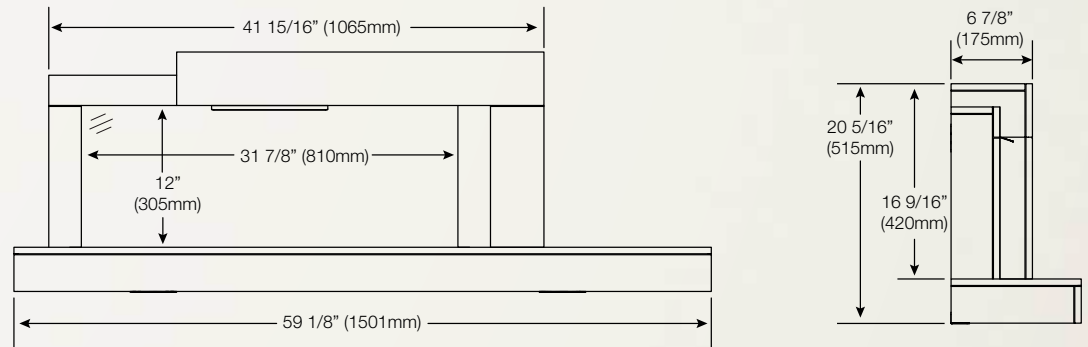

Model	BTU's	Watts	Height	Front Width	Depth	Viewing Area		Installation	Mobile Home Certified	Blower	Remote Control	Ember Bed		
			Actual			Actual	Height					Width	Logs	Crystals
NEFP32-5019W	5,000	1,500	20 5/16"	59 1/8"	11"	12"	31 7/8"	Wall Mount	Yes	Included	Included	Included	Included	

Certified under Canadian and American National Standards.
Figures may vary with individual conditions such as floor plan layout, insulation value/heat loss of the house and geographical location.
Measurements to be used as a guide only. Consult your owner's manual for complete and up-to-date installation instructions and proper clearances to combustible materials.