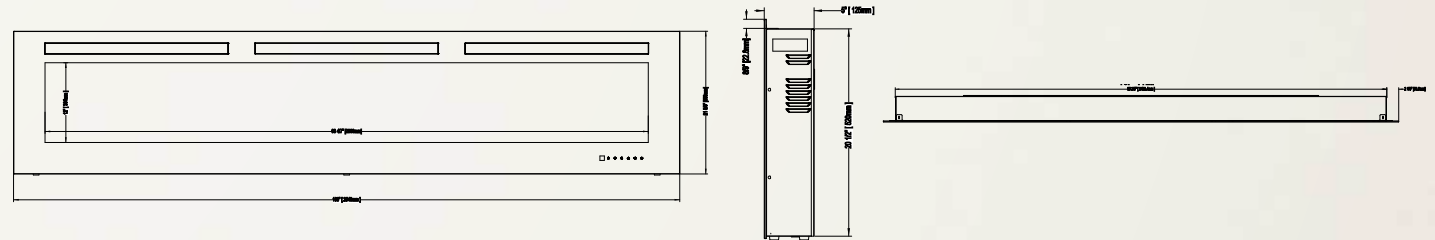

**Allure™ 100
NEFL100FH**

Shown on pages 14 - 17

Model	BTU's	Watts	Height		Front Width		Depth		Viewing Area		Installation	Mobile Home Certified	Blower	Remote Control	Ember Bed	
			Actual	Framing	Actual	Framing	Actual	Framing	Height	Width					Logs	Crystals
NEFL100FH	5,000	1,500	21 5/8"	21"	100"	95 7/8"	5"	3 1/2 - 5"	12"	90 9/16"	Wall Mount/ Fully Recessed	Yes	Included	Included	N/A	Included

Certified under Canadian and American National Standards.
Figures may vary with individual conditions such as floor plan layout, insulation value/heat loss of the house and geographical location.
Measurements to be used as a guide only. Consult your owner's manual for complete and up-to-date installation instructions and proper clearances to combustible materials.