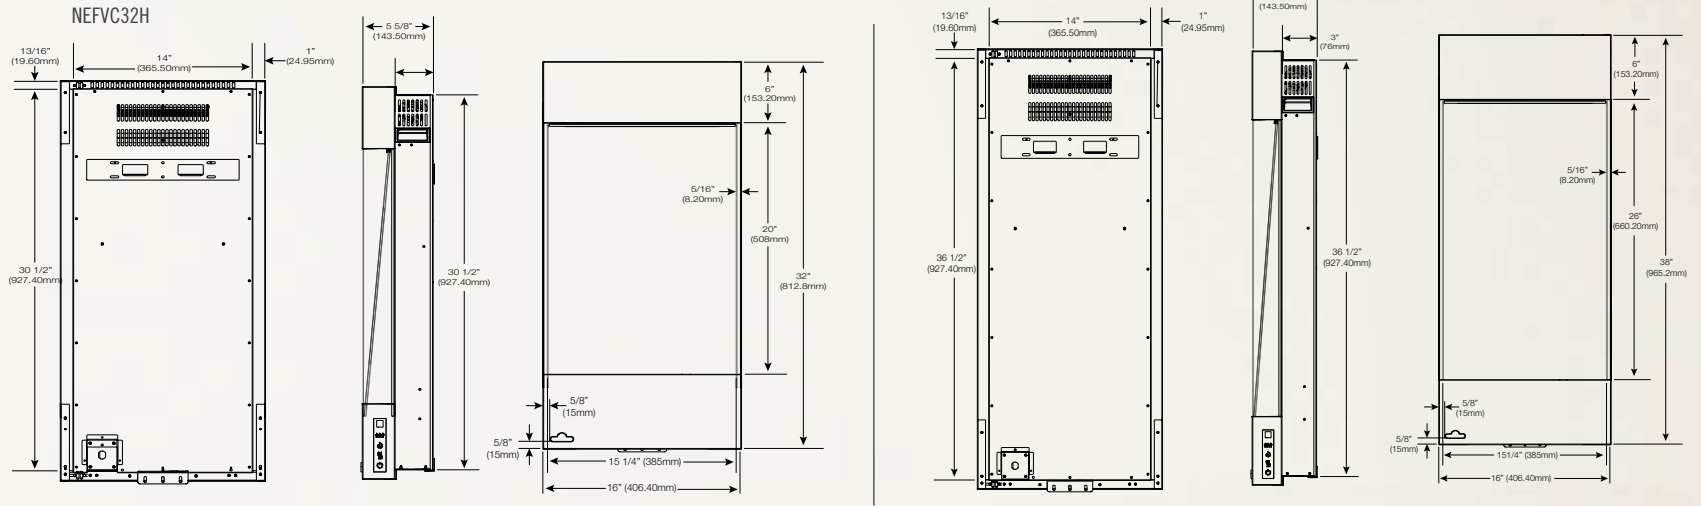

Allure™ Vertical Series
Shown on pages 20 - 21

Model	BTU's	Watts	Height		Front Width		Depth		Viewing Area		Installation	Mobile Home Certified	Blower	Remote Control	Ember Bed	
			Actual	Framing	Actual	Framing	Actual	Framing	Height	Width					Logs	Crystals
NEFVC32H	5,000	1,500	32"	30 3/4"	16"	14 1/2"	16"	14 1/2"	20"	15 3/8"	Wall Mount/ Partially Recessed	Yes	Included	Included	n/a	Included
NEFVC38H	5,000	1,500	38"	36 3/4"	16"	14 1/2"	16"	14 1/2"	26"	15 3/8"	Wall Mount/ Partially Recessed	Yes	Included	Included	Included	Included

Stylus™
NEFP32-5019W
Shown on pages 22 - 23