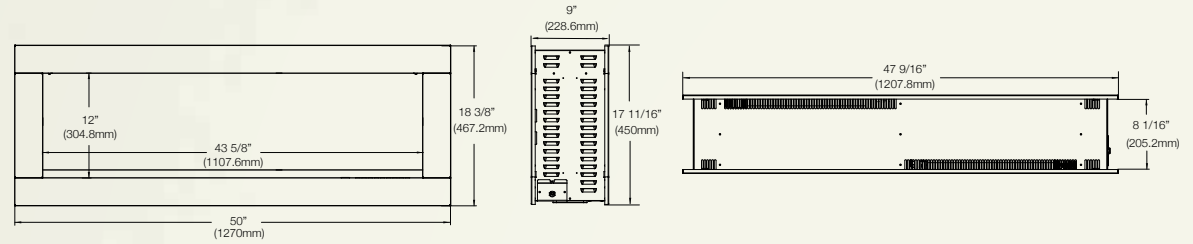

CLEARion™ 50 NEFB50H

Shown on pages 4 - 5

Model	BTU's	Watts	Height		Front Width		Depth		Viewing Area		Installation	Mobile Home Certified	Blower	Remote Control	Ember Bed	
			Actual	Framing	Actual	Framing	Actual	Framing	Height	Width					Logs	Crystals
NEFB50H	5,000-9,000	3,000	18 3/8"	17 15/16"	50"	49"	8 1/6"	4 1/2" or 3" *	12"	43 5/8"	Fully Recessed	Yes	Included	Included	Included	Included

* Framing Depth is dependant on 2x4 or double 2x4 wall installation.