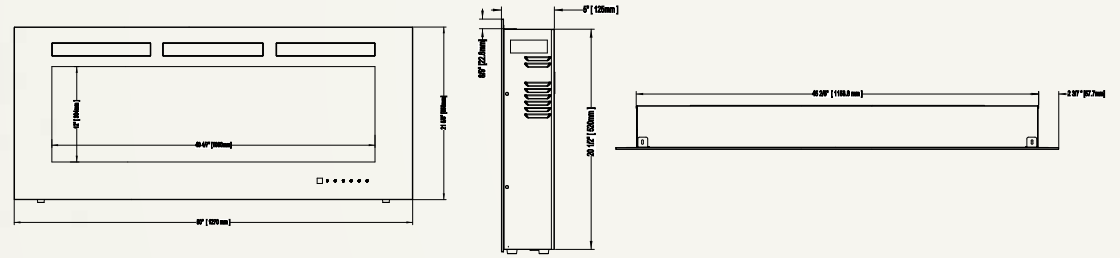

Allure™ Phantom 50
NEFL50FH-MT

Shown on pages 18 - 19

Model	BTU's	Watts	Height		Front Width		Depth		Viewing Area		Installation	Mobile Home Certified	Blower	Remote Control	Ember Bed	
			Actual	Framing	Actual	Framing	Actual	Framing	Height	Width					Logs	Crystals
NEFL50FH-MT	5,000	1,500	21 5/8"	21"	50"	45 15/16"	5"	3 1/2 - 5"	12"	40 1/2"	Wall Mount/ Fully Recessed	Yes	Included	Included	N/A	Included