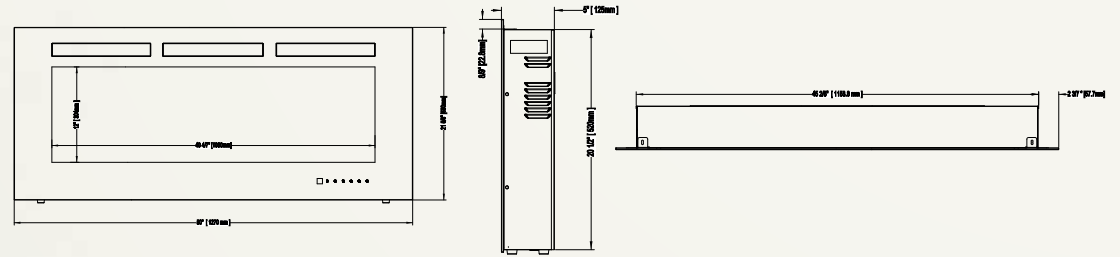

Allure™ 50
NEFL50FH

Shown on pages 14 - 17

Model	BTU's	Watts	Height		Front Width		Depth		Viewing Area		Installation	Mobile Home Certified	Blower	Remote Control	Ember Bed	
			Actual	Framing	Actual	Framing	Actual	Framing	Height	Width					Logs	Crystals
NEFL50FH	5,000	1,500	21 5/8"	21"	50"	45 15/16"	5"	3 1/2" - 5"	12"	40 5/16"	Wall Mount/ Fully Recessed	Yes	Included	Included	N/A	Included

Certified under Canadian and American National Standards.
Figures may vary with individual conditions such as floor plan layout, insulation value/heat loss of the house and geographical location.
Measurements to be used as a guide only. Consult your owner's manual for complete and up-to-date installation instructions and proper clearances to combustible materials.