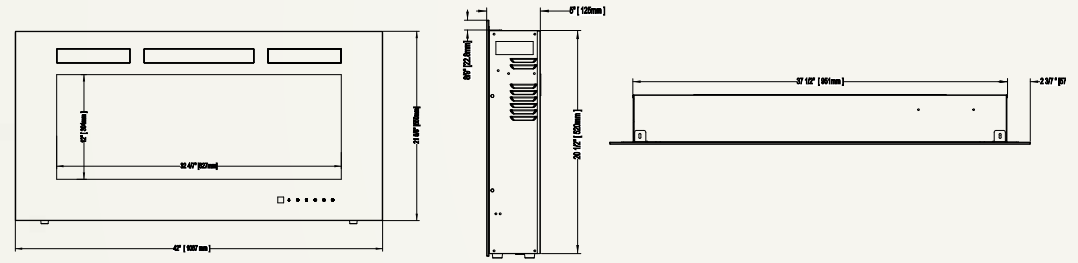

Allure™ 42
NEFL42FH

Shown on pages 14 - 17

Model	BTU's	Watts	Height		Front Width		Depth		Viewing Area		Installation	Mobile Home Certified	Blower	Remote Control	Ember Bed	
			Actual	Framing	Actual	Framing	Actual	Framing	Height	Width					Logs	Crystals
NEFL42FH	5,000	1,500	21 5/8"	21"	42"	38"	5"	3 1/2" - 5"	12"	32 5/16"	Wall Mount/ Fully Recessed	Yes	Included	Included	N/A	Included