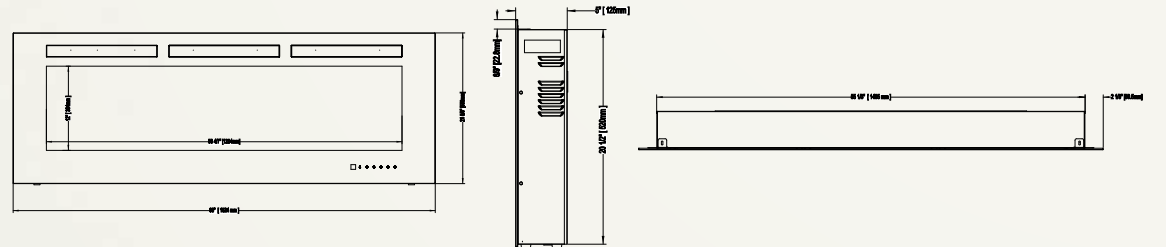

Allure™ Phantom 60
NEFL60FH-MT

Shown on pages 18 - 19

Model	BTU's	Watts	Height		Front Width		Depth		Viewing Area		Installation	Mobile Home Certified	Blower	Remote Control	Ember Bed	
			Actual	Framing	Actual	Framing	Actual	Framing	Height	Width					Logs	Crystals
NEFL60FH-MT	5,000	1,500	21 5/8"	21"	60"	55 13/16"	5"	3 1/2 - 5"	12"	50 5/8"	Wall Mount/ Fully Recessed	Yes	Included	Included	N/A	Included

Certified under Canadian and American National Standards.
Figures may vary with individual conditions such as floor plan layout, insulation value/heat loss of the house and geographical location.
Measurements to be used as a guide only. Consult your owner's manual for complete and up-to-date installation instructions and proper clearances to combustible materials.