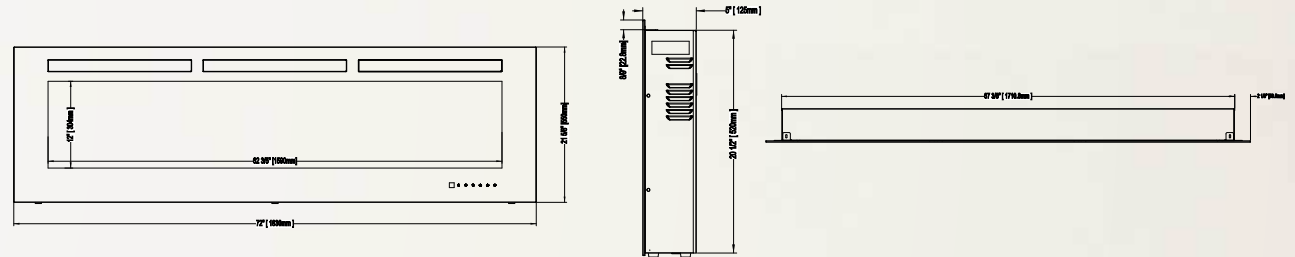

**Allure™ 72
NEFL72FH**

Shown on pages 14 - 17

Model	BTU's	Watts	Height		Front Width		Depth		Viewing Area		Installation	Mobile Home Certified	Blower	Remote Control	Ember Bed	
			Actual	Framing	Actual	Framing	Actual	Framing	Height	Width					Logs	Crystals
NEFL72FH	5,000	1,500	21 5/8"	21"	72"	67 7/8"	5"	3 1/2 - 5"	12"	62 5/16"	Wall Mount/ Fully Recessed	Yes	Included	Included	N/A	Included