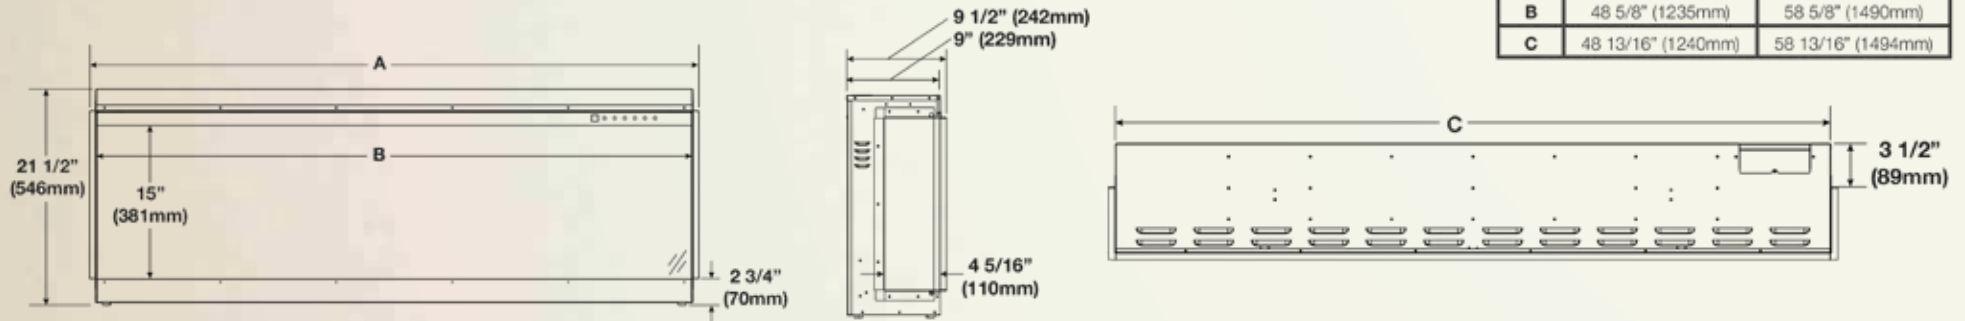

Trivista™ Series

Shown on pages 6 - 7

Model	BTU's	Watts	Height		Front Width		Depth		Viewing Area		Installation	Mobile Home Certified	Blower	Remote Control	Ember Bed	
			Actual	Framing	Actual	Framing	Actual	Framing	Height	Width					Logs	Crystals
NEFB50H-3SV	5,000-10,000	1,500-3,000	21 1/2"	21 3/4"	50"	49"	9 1/2"	9 1/4"	15"	48 5/8"	Fully Recessed	Yes	Included	Included	Included	Included
NEFB60H-3SV	5,000-10,000	1,500-3,000	21 1/2"	21 3/4"	60"	59"	9 1/2"	9 1/4"	15"	58 5/8"	Fully Recessed	Yes	Included	Included	Included	Included

Certified under Canadian and American National Standards.

Figures may vary with individual conditions such as floor plan layout, insulation value/heat loss of the house and geographical location.

Measurements to be used as a guide only. Consult your owner's manual for complete and up-to-date installation instructions and proper clearances to combustible materials.