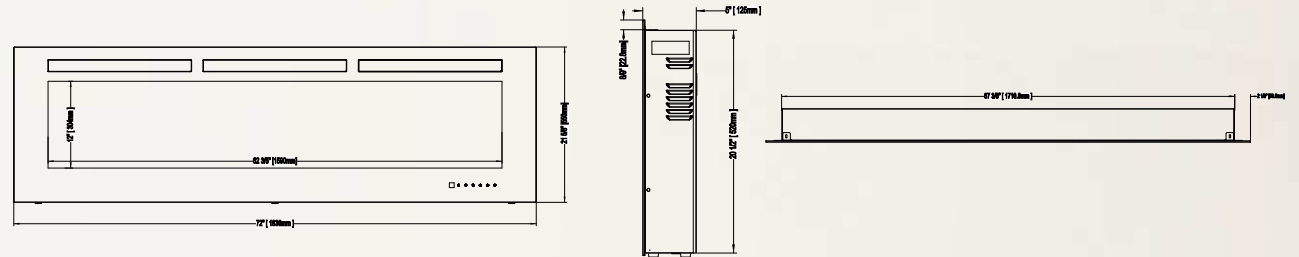

**Allure™ 72
NEFL72FH**

Shown on pages 14 - 17

Model	BTU's	Watts	Height		Front Width		Depth		Viewing Area		Installation	Mobile Home Certified	Blower	Remote Control	Ember Bed	
			Actual	Framing	Actual	Framing	Actual	Framing	Height	Width					Logs	Crystals
NEFL72FH	5,000	1,500	21 5/8"	21"	72"	67 7/8"	5"	3 1/2 - 5"	12"	62 5/16"	Wall Mount/ Fully Recessed	Yes	Included	Included	N/A	Included