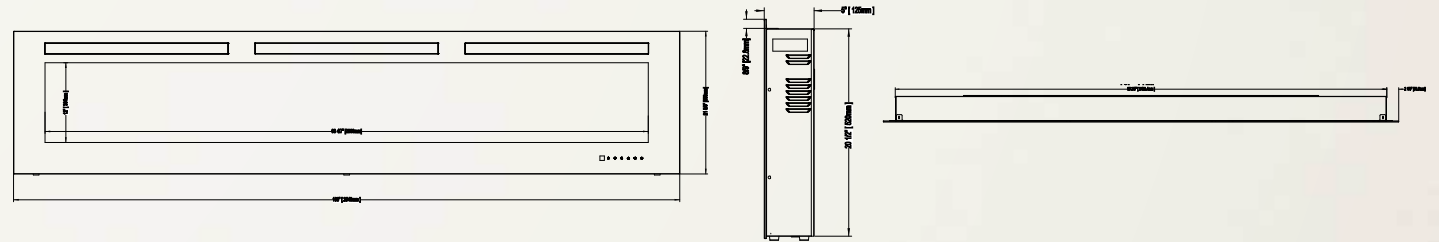

**Allure™ 100
NEFL100FH**

Shown on pages 14 - 17

Model	BTU's	Watts	Height		Front Width		Depth		Viewing Area		Installation	Mobile Home Certified	Blower	Remote Control	Ember Bed	
			Actual	Framing	Actual	Framing	Actual	Framing	Height	Width					Logs	Crystals
NEFL100FH	5,000	1,500	21 5/8"	21"	100"	95 7/8"	5"	3 1/2 - 5"	12"	90 9/16"	Wall Mount/ Fully Recessed	Yes	Included	Included	N/A	Included

Certified under Canadian and American National Standards.
Figures may vary with individual conditions such as floor plan layout, insulation value/heat loss of the house and geographical location.
Measurements to be used as a guide only. Consult your owner's manual for complete and up-to-date installation instructions and proper clearances to combustible materials.