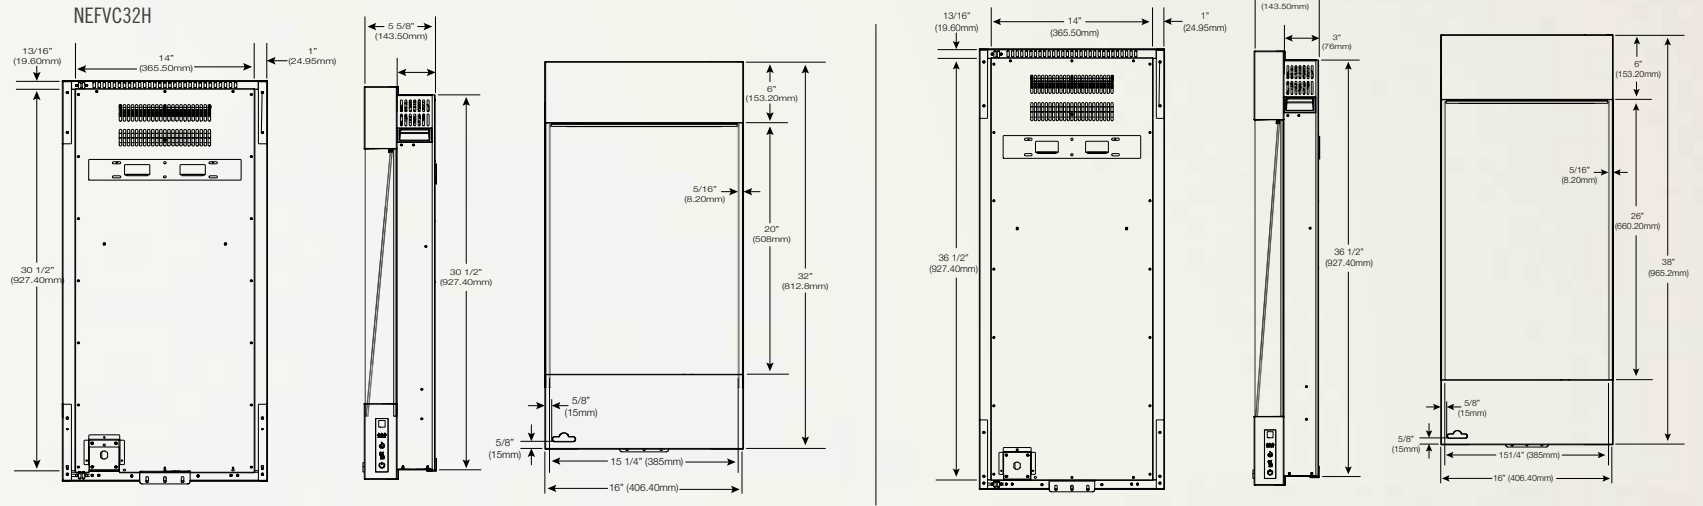

Allure™ Vertical Series
Shown on pages 20 - 21

Model	BTU's	Watts	Height		Front Width		Depth		Viewing Area		Installation	Mobile Home Certified	Blower	Remote Control	Ember Bed	
			Actual	Framing	Actual	Framing	Actual	Framing	Height	Width					Logs	Crystals
NEFVC32H	5,000	1,500	32"	30 3/4"	16"	14 1/2"	16"	14 1/2"	20"	15 3/8"	Wall Mount/ Partially Recessed	Yes	Included	Included	n/a	Included
NEFVC38H	5,000	1,500	38"	36 3/4"	16"	14 1/2"	16"	14 1/2"	26"	15 3/8"	Wall Mount/ Partially Recessed	Yes	Included	Included	Included	Included

Stylus™
NEFP32-5019W
Shown on pages 22 - 23