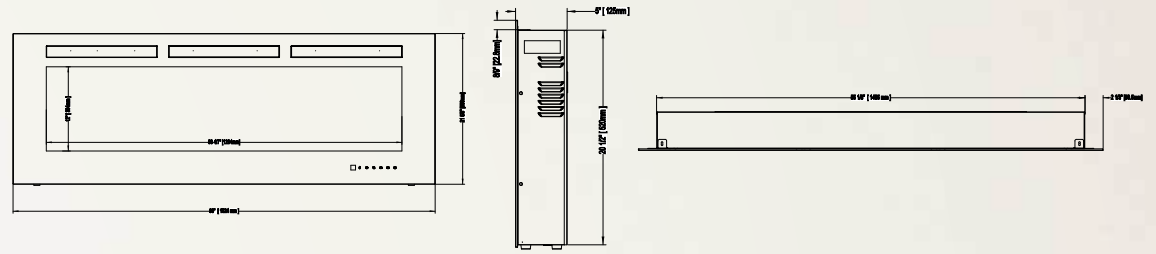

**Allure™ 60
NEFL60FH**

Shown on pages 14 - 17

Model	BTU's	Watts	Height		Front Width		Depth		Viewing Area		Installation	Mobile Home Certified	Blower	Remote Control	Ember Bed	
			Actual	Framing	Actual	Framing	Actual	Framing	Height	Width					Logs	Crystals
NEFL60FH	5,000	1,500	21 5/8"	21"	60"	55 13/16"	5"	3 1/2 - 5"	12"	50 5/16"	Wall Mount/ Fully Recessed	Yes	Included	Included	N/A	Included