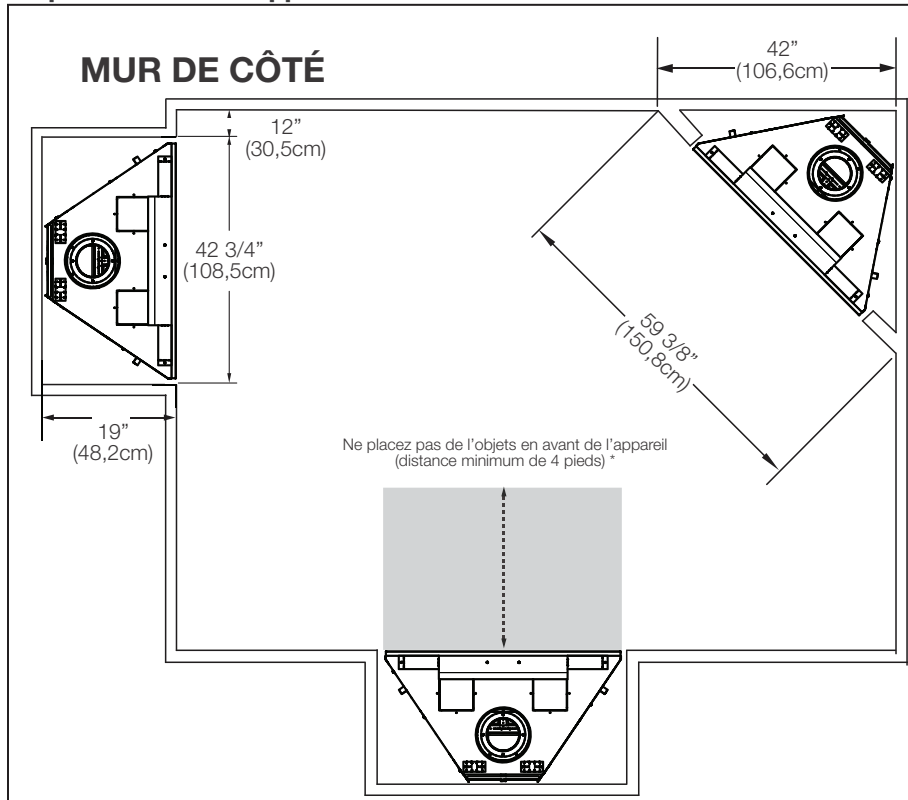

Emplacement de l'Appareil