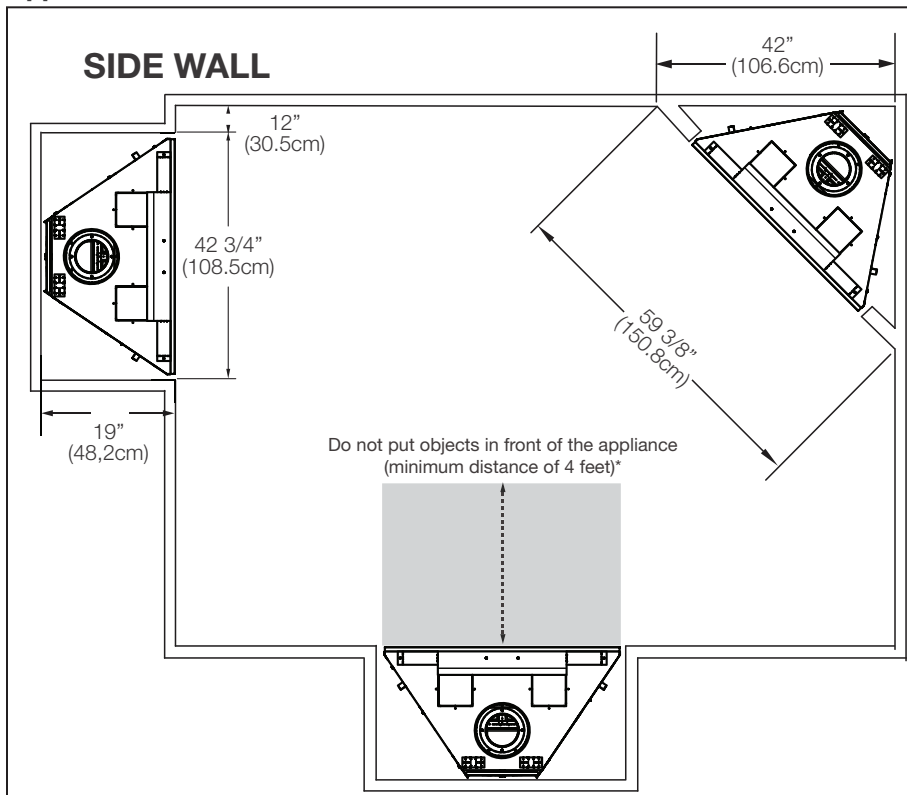

Natural Gas

[Find Your Napoleon Fireplace Parts - Select From 171 Models](#)

----- Manual continues below -----

ALTITUDE™ X 42 DIRECT VENT GAS FIREPLACE

Specifications

Model	BTU	Width		Height		Depth		Glass Size
		Actual	Framing	Actual	Framing	Actual	Framing	
AX42NTE	38,000	42 1/4	42 3/4	45 7/16	46 5/8	18 5/8	19	28 3/4 x 37 11/16
AX42PTE	36,500			45 7/16	46 5/8	18 5/8	19	

Dimensions

Appliance Location

Combustible Mantel Clearances

W415-1933 / A / 01.15.20

ALTITUDE™ X 42 DIRECT VENT GAS FIREPLACE

Product information provided is not complete and is subject to change without notice. Please consult the installation manual for the most up to date installation information.

Wall Penetration

Flush & Recessed Framing

W415-1933 / A / 01.15.20

Spécifications

Modèle	BTU	Largeur		Hauteur		Profondeur		Taille de Verre
		Réel	Ossature	Réel	Ossature	Réel	Ossature	
AX42NTE	38 000	42 1/4	42 3/4	45 7/16	46 5/8	18 5/8	19	28 3/4 x 37 11/16
AX42PTE	36 500							