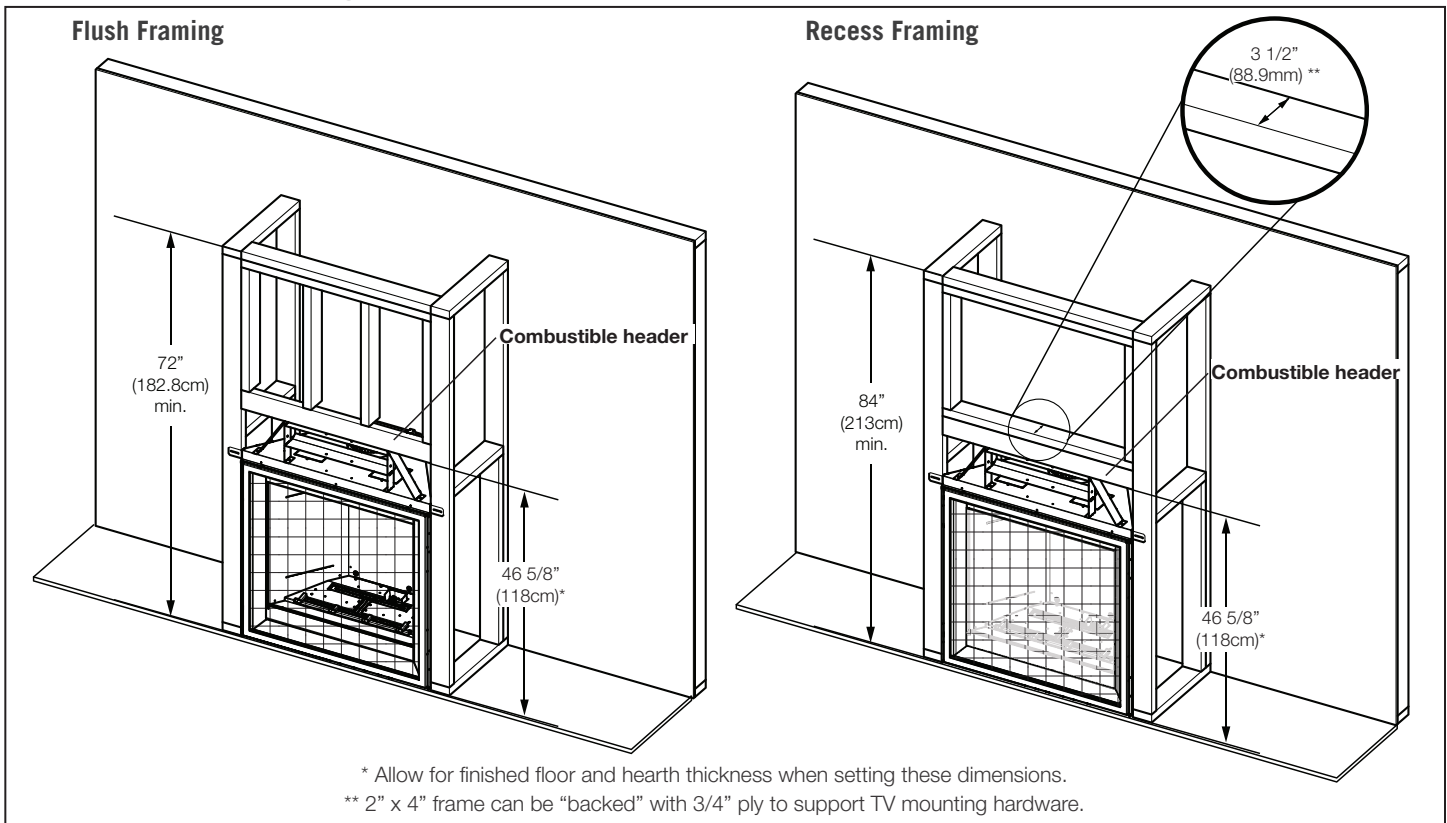

Dimensions

Appliance Location

Combustible Mantel Clearances

W415-1933 / A / 01.15.20

ALTITUDE™ X 42 DIRECT VENT GAS FIREPLACE

Product information provided is not complete and is subject to change without notice. Please consult the installation manual for the most up to date installation information.

Wall Penetration

Flush & Recessed Framing

W415-1933 / A / 01.15.20

Spécifications

Modèle	BTU	Largeur		Hauteur		Profondeur		Taille de Verre
		Réel	Ossature	Réel	Ossature	Réel	Ossature	
AX42NTE	38 000	42 1/4	42 3/4	45 7/16	46 5/8	18 5/8	19	28 3/4 x 37 11/16
AX42PTE	36 500							