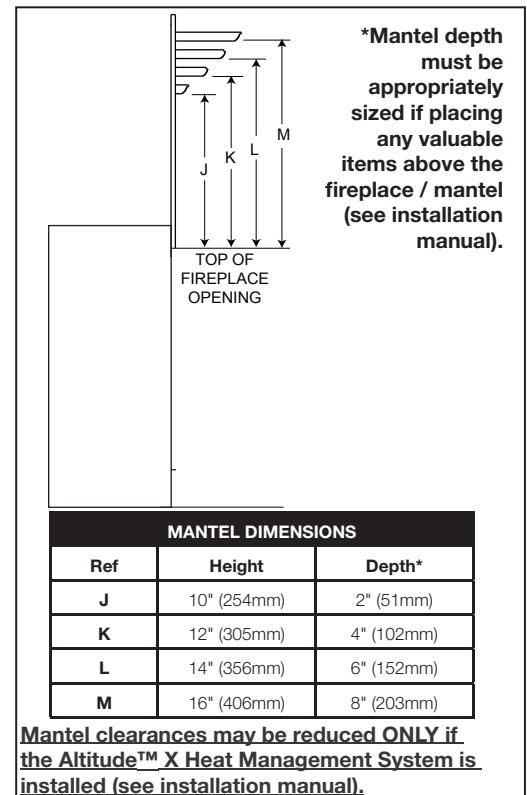

Natural Gas

[Find Your Napoleon Fireplace Parts - Select From 171 Models](#)

----- Manual continues below -----

ALTITUDE™ X 42 DIRECT VENT GAS FIREPLACE

Specifications

Model	BTU	Width		Height		Depth		Glass Size
		Actual	Framing	Actual	Framing	Actual	Framing	
AX42NTE	38,000	42 1/4	42 3/4	45 7/16	46 5/8	18 5/8	19	28 3/4 x 37 11/16
AX42PTE	36,500			45 7/16	46 5/8	18 5/8	19	

Dimensions

Appliance Location

Combustible Mantel Clearances

W415-1933 / A / 01.15.20

ALTITUDE™ X 42 DIRECT VENT GAS FIREPLACE

Product information provided is not complete and is subject to change without notice. Please consult the installation manual for the most up to date installation information.

Wall Penetration

Flush & Recessed Framing

W415-1933 / A / 01.15.20

Spécifications

Modèle	BTU	Largeur		Hauteur		Profondeur		Taille de Verre
		Réel	Ossature	Réel	Ossature	Réel	Ossature	
AX42NTE	38 000	42 1/4	42 3/4	45 7/16	46 5/8	18 5/8	19	28 3/4 x 37 11/16
AX42PTE	36 500							