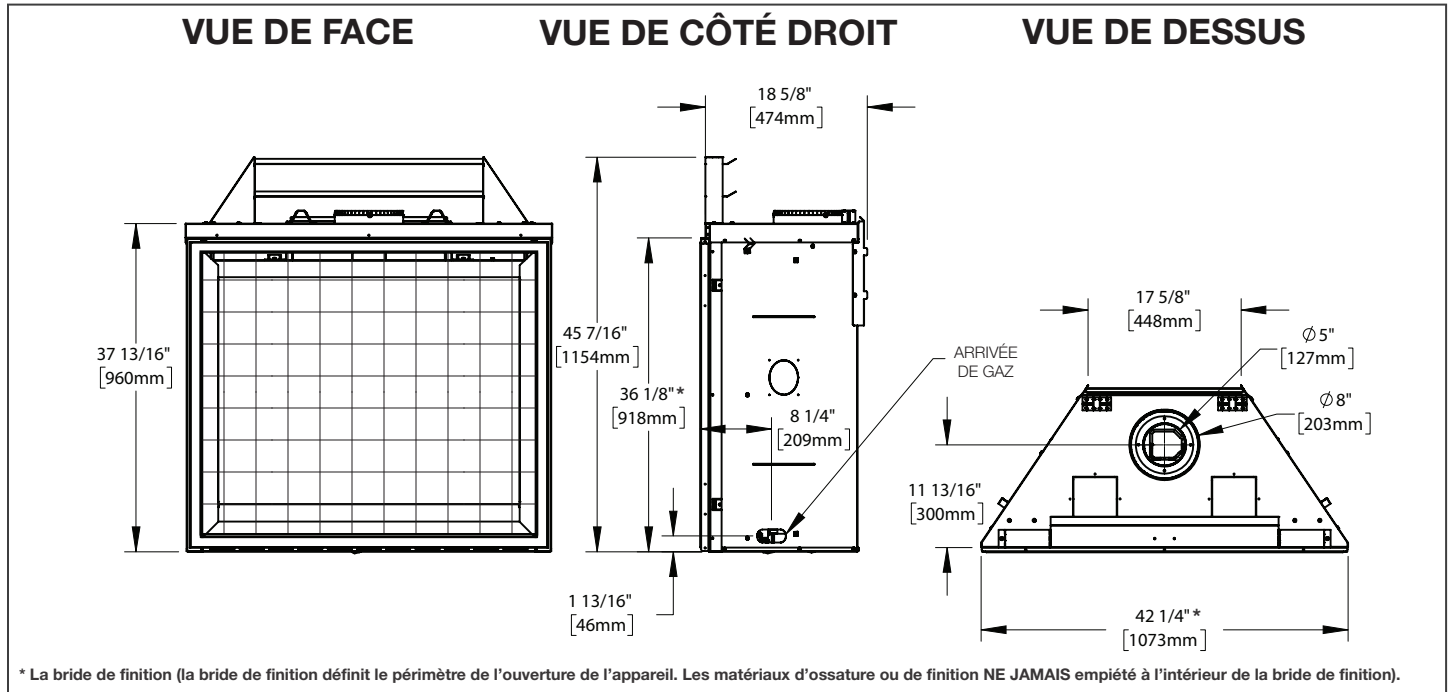

Spécifications

Modèle	BTU	Largeur		Hauteur		Profondeur		Taille de Verre
		Réel	Ossature	Réel	Ossature	Réel	Ossature	
AX42NTE	38 000	42 1/4	42 3/4	45 7/16	46 5/8	18 5/8	19	28 3/4 x 37 11/16
AX42PTE	36 500							

Dimensions