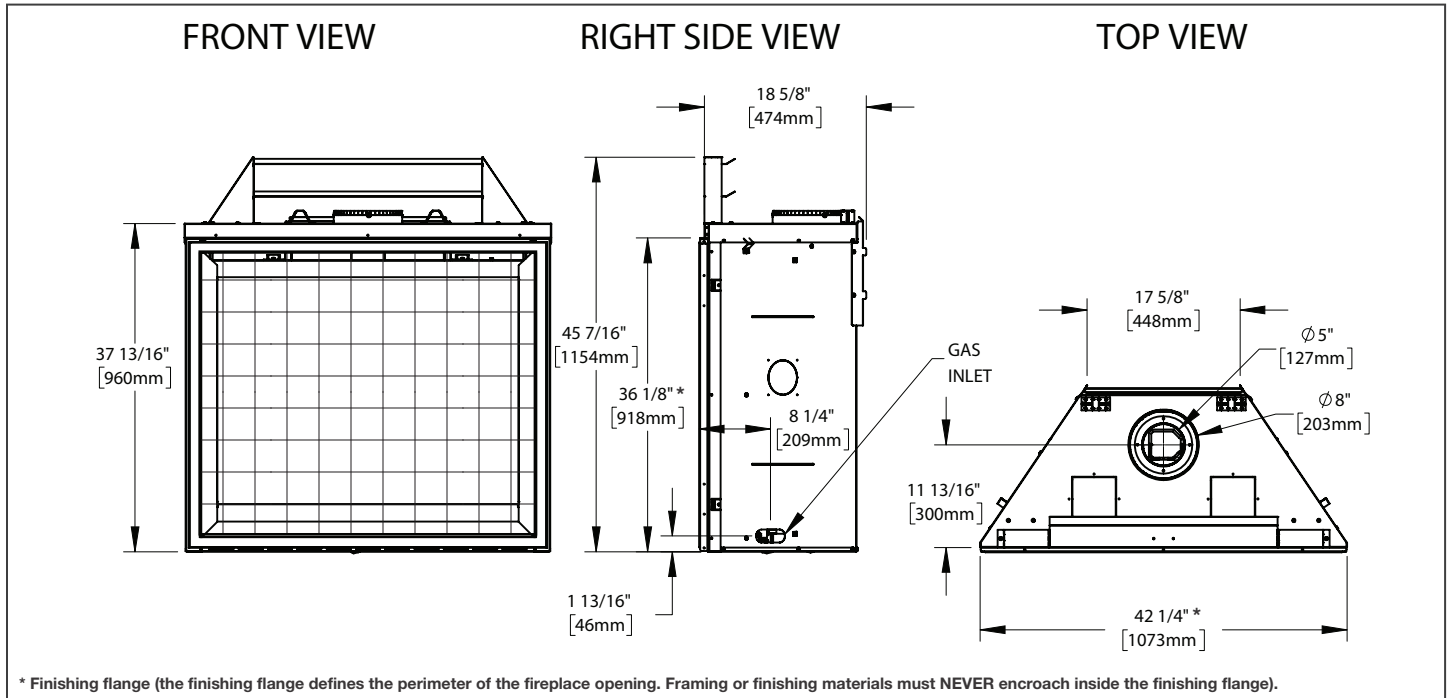

Natural Gas

[Find Your Napoleon Fireplace Parts - Select From 171 Models](#)

----- Manual continues below -----

ALTITUDE™ X 42 DIRECT VENT GAS FIREPLACE

Specifications

Model	BTU	Width		Height		Depth		Glass Size
		Actual	Framing	Actual	Framing	Actual	Framing	
AX42NTE	38,000	42 1/4	42 3/4	45 7/16	46 5/8	18 5/8	19	28 3/4 x 37 11/16
AX42PTE	36,500			45 7/16	46 5/8	18 5/8	19	

Dimensions

Appliance Location

Combustible Mantel Clearances

W415-1933 / A / 01.15.20

ALTITUDE™ X 42 DIRECT VENT GAS FIREPLACE

Product information provided is not complete and is subject to change without notice. Please consult the installation manual for the most up to date installation information.

Wall Penetration

Flush & Recessed Framing

W415-1933 / A / 01.15.20

Spécifications

Modèle	BTU	Largeur		Hauteur		Profondeur		Taille de Verre
		Réel	Ossature	Réel	Ossature	Réel	Ossature	
AX42NTE	38 000	42 1/4	42 3/4	45 7/16	46 5/8	18 5/8	19	28 3/4 x 37 11/16
AX42PTE	36 500							