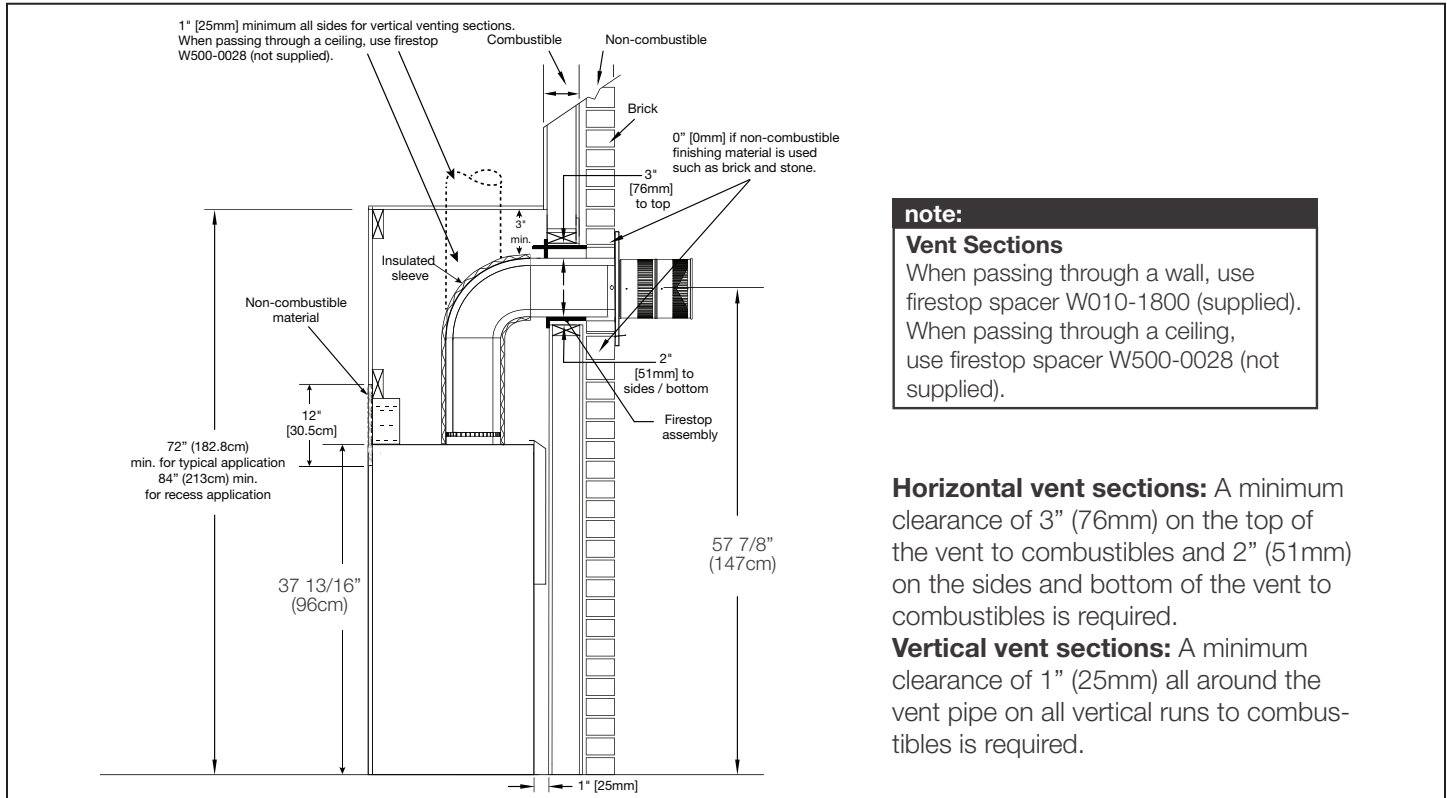

Natural Gas

[Find Your Napoleon Fireplace Parts - Select From 171 Models](#)

----- Manual continues below -----

ALTITUDE™ X 42 DIRECT VENT GAS FIREPLACE

Specifications

Model	BTU	Width		Height		Depth		Glass Size
		Actual	Framing	Actual	Framing	Actual	Framing	
AX42NTE	38,000	42 1/4	42 3/4	45 7/16	46 5/8	18 5/8	19	28 3/4 x 37 11/16
AX42PTE	36,500			45 7/16	46 5/8	18 5/8	19	

Dimensions

Appliance Location

Combustible Mantel Clearances

W415-1933 / A / 01.15.20

ALTITUDE™ X 42 DIRECT VENT GAS FIREPLACE

Product information provided is not complete and is subject to change without notice. Please consult the installation manual for the most up to date installation information.

Wall Penetration

Flush & Recessed Framing

W415-1933 / A / 01.15.20

Spécifications

Modèle	BTU	Largeur		Hauteur		Profondeur		Taille de Verre
		Réel	Ossature	Réel	Ossature	Réel	Ossature	
AX42NTE	38 000	42 1/4	42 3/4	45 7/16	46 5/8	18 5/8	19	28 3/4 x 37 11/16
AX42PTE	36 500							