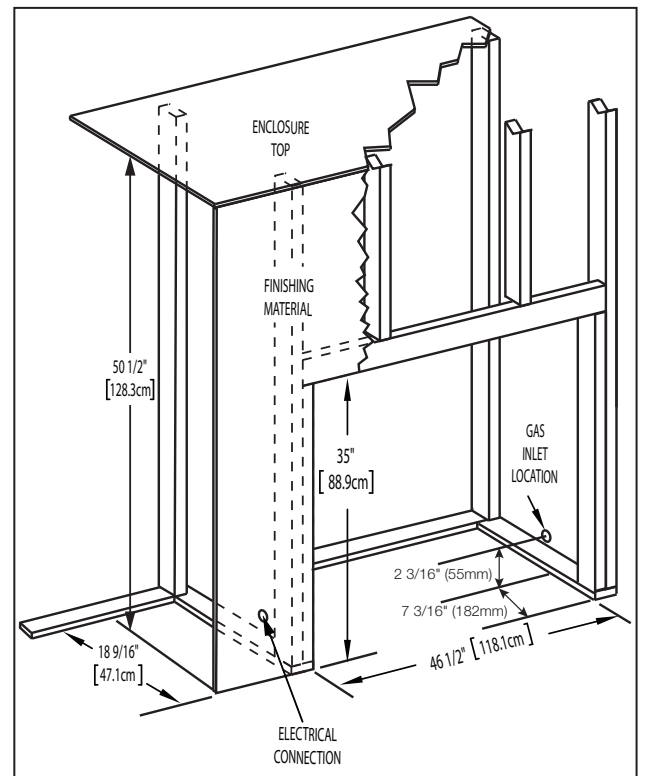

Minimum Framing Clearances