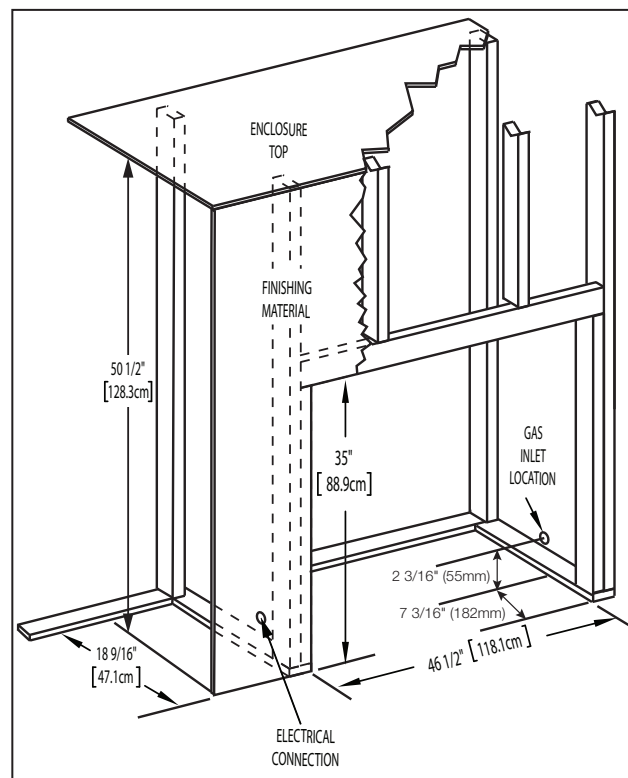

[Find Your Napoleon Fireplace Parts - Select From 171 Models](#)

----- Manual continues below -----

ASCENT™ 46 DIRECT VENT GAS FIREPLACE

Specifications

Model	BTU	Width		Height		Depth		Viewing Area
		Actual	Framing	Actual	Framing	Actual	Framing	
B46	22,000	46	46 1/2	34 5/8	35	18 5/16	18 9/16	23 11/16 X 41 11/16

Front Options

Rough Framing

Minimum Framing Clearances

ASCENT™ 46 DIRECT VENT GAS FIREPLACE

Product information provided is not complete and is subject to change without notice. Please consult the installation manual for the most up to date installation information.

Dimensions

Wall Penetration

Combustible Mantel Clearances

Appliance Location

Spécifications

Modèle	BTU	Largeur		Hauteur		Profondeur		Dimensions de Vision
		Réel	Ossature	Réel	Ossature	Réel	Ossature	
B46	22,000	46	46 1/2	34 5/8	35	18 5/16	18 9/16	23 11/16 X 41 11/16