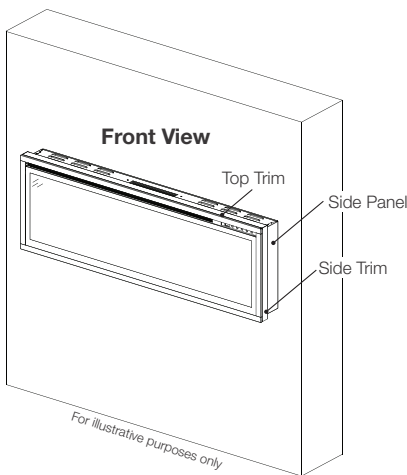

----- Manual continues below -----

Specifications

Model	BTU	Width	Height	Depth	Viewing Area
NEFL60CFH	5,000	59 11/16"	16 15/16"	5 7/16"	11 15/16" x 55 3/4"

Dimensions

Installation Overview

Wall-Mounted Installation

- Mounted to the wall
- Side and top trims installed
- Side panels installed

Partially-Recessed Installation

- Partially recessed into the wall
- Side and top trims installed
- Side panels **not** installed
- Wall mount bracket(s) **not** installed

Fully-Recessed Installation

- Fully recessed into the wall
- Side and top trims **not** installed
- Side panels **not** installed
- Wall mount bracket(s) **not** installed

Product information provided is not complete and is subject to change without notice. Please consult the installation manual for the most up to date installation information.