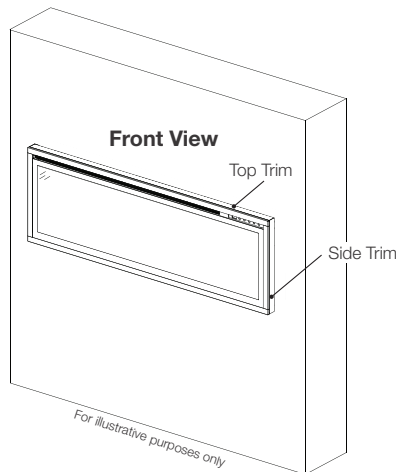

----- Manual continues below -----

Specifications

Model	BTU	Width	Height	Depth	Viewing Area
NEFL60CFH	5,000	59 11/16"	16 15/16"	5 7/16"	11 15/16" x 55 3/4"

Dimensions

Installation Overview

Wall-Mounted Installation

- Mounted to the wall
- Side and top trims installed
- Side panels installed

Partially-Recessed Installation

- Partially recessed into the wall
- Side and top trims installed
- Side panels **not** installed
- Wall mount bracket(s) **not** installed

Fully-Recessed Installation

- Fully recessed into the wall
- Side and top trims **not** installed
- Side panels **not** installed
- Wall mount bracket(s) **not** installed

Product information provided is not complete and is subject to change without notice. Please consult the installation manual for the most up to date installation information.