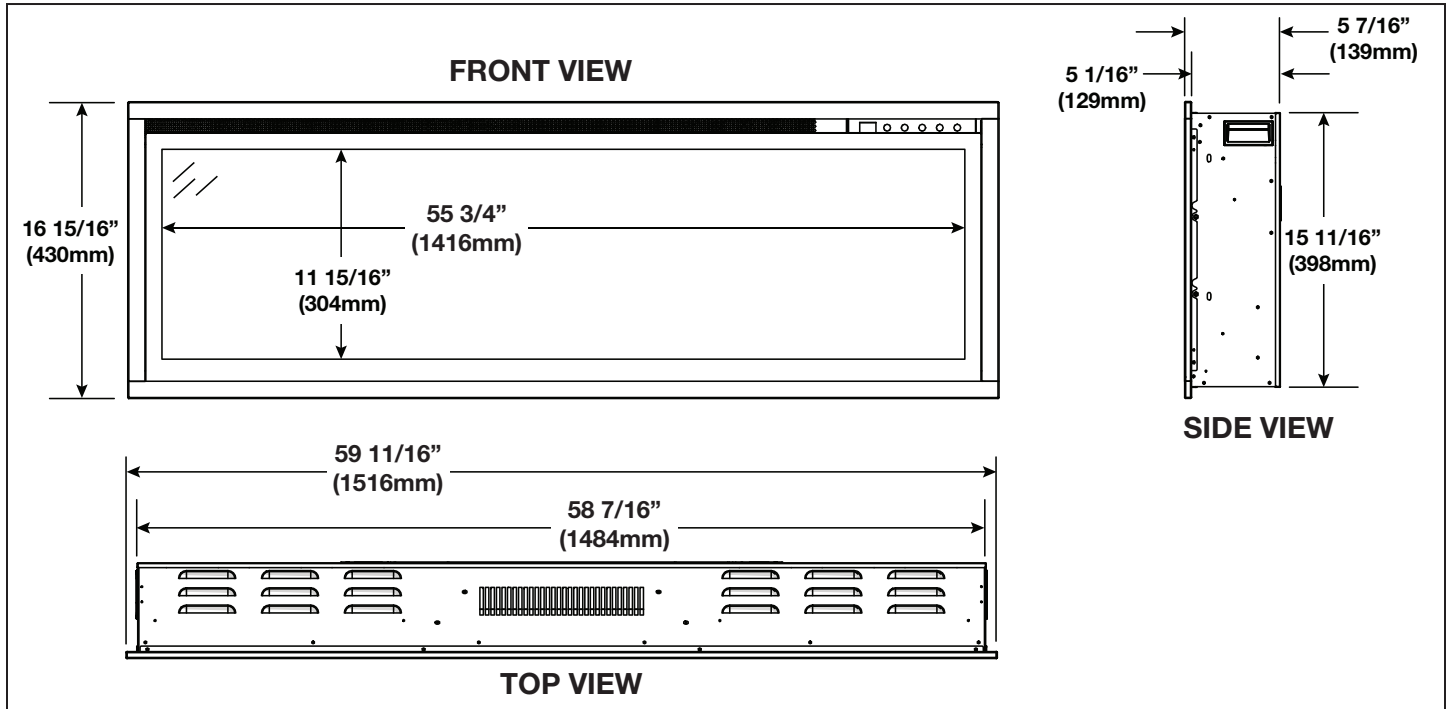

----- Manual continues below -----

Specifications

Model	BTU	Width	Height	Depth	Viewing Area
NEFL60CFH	5,000	59 11/16"	16 15/16"	5 7/16"	11 15/16" x 55 3/4"

Dimensions

Installation Overview

Wall-Mounted Installation

- Mounted to the wall
- Side and top trims installed
- Side panels installed

Partially-Recessed Installation

- Partially recessed into the wall
- Side and top trims installed
- Side panels **not** installed
- Wall mount bracket(s) **not** installed

Framing

Spécifications

Modèle	BTU	Largeur	Hauteur	Profondeur	Dimensions de Vision
NEFL60CFH	5,000	59 11/16"	16 15/16"	5 7/16"	11 15/16" x 55 3/4"

Dimensions

Vue d'Ensemble de l'Installation

Installation de Montage Murale