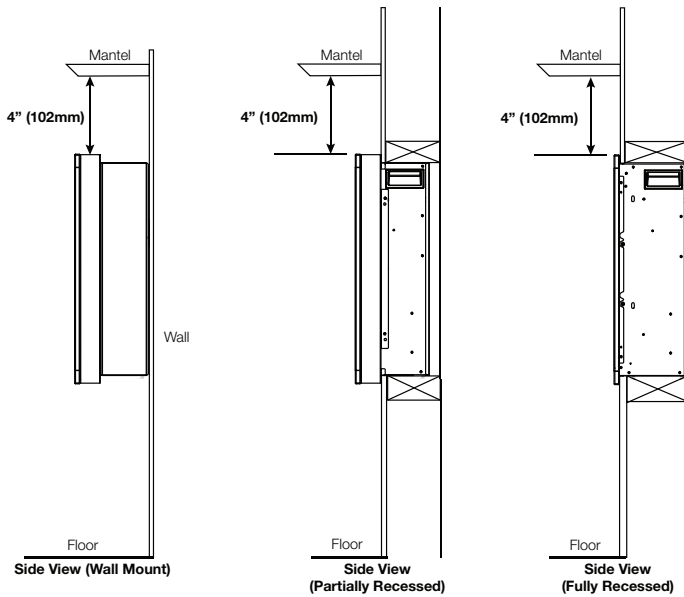

----- Manual continues below -----

Specifications

Model	BTU	Width	Height	Depth	Viewing Area
NEFL60CFH	5,000	59 11/16"	16 15/16"	5 7/16"	11 15/16" x 55 3/4"

Dimensions

Installation Overview

Wall-Mounted Installation

- Mounted to the wall
- Side and top trims installed
- Side panels installed

Partially-Recessed Installation

- Partially recessed into the wall
- Side and top trims installed
- Side panels **not** installed
- Wall mount bracket(s) **not** installed

Fully-Recessed Installation

- Fully recessed into the wall
- Side and top trims **not** installed
- Side panels **not** installed
- Wall mount bracket(s) **not** installed

Product information provided is not complete and is subject to change without notice. Please consult the installation manual for the most up to date installation information.

Minimum Clearance to Combustibles

! WARNING

- When using paint or lacquer to finish a mantel, the paint or lacquer must be heat resistant to prevent discoloration.

Measurements are taken from trim	
Bottom	0"
Sides	0"
Back	0"
Top	4" (102mm) to ceiling
	4" (102mm) to mantel