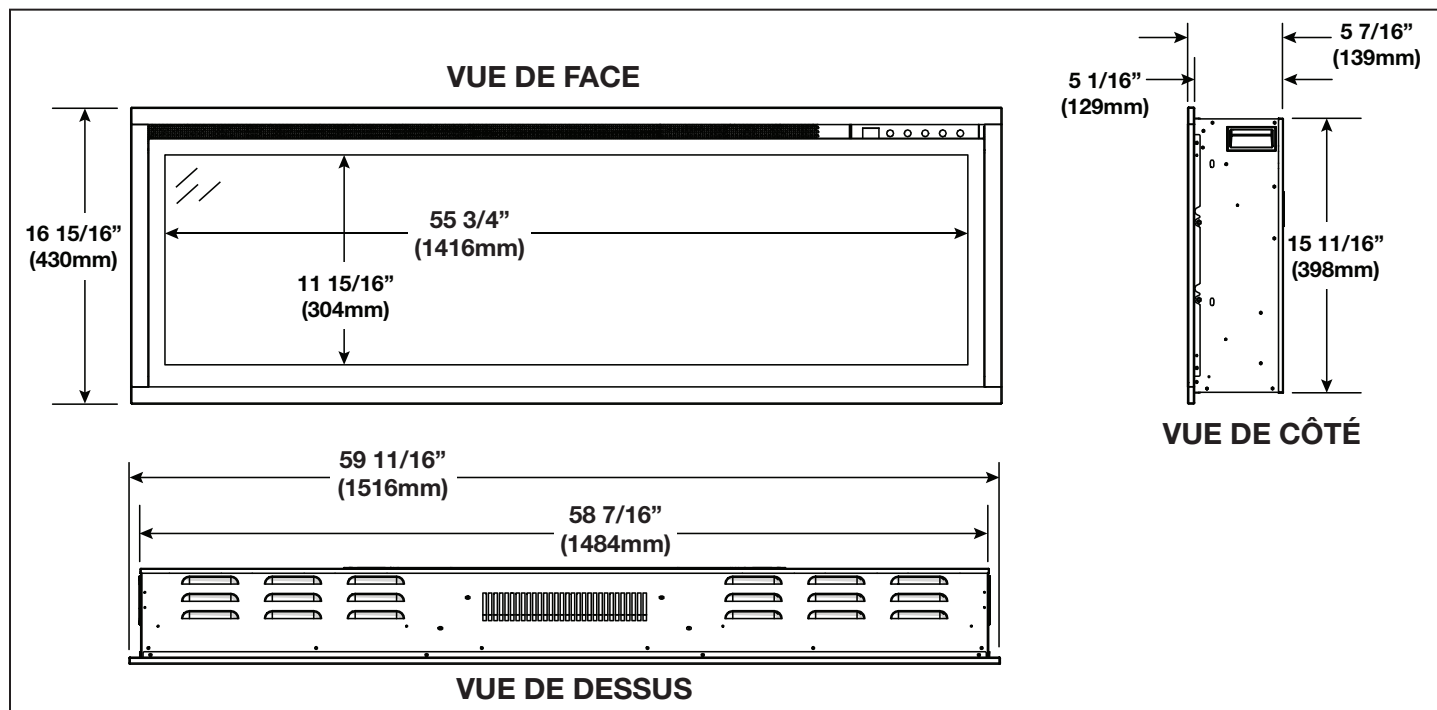

----- Manual continues below -----

Specifications

Model	BTU	Width	Height	Depth	Viewing Area
NEFL60CFH	5,000	59 11/16"	16 15/16"	5 7/16"	11 15/16" x 55 3/4"

Dimensions

Installation Overview

Wall-Mounted Installation

Fully-Recessed Installation

- Fully recessed into the wall
- Side and top trims **not** installed
- Side panels **not** installed
- Wall mount bracket(s) **not** installed

Product information provided is not complete and is subject to change without notice. Please consult the installation manual for the most up to date installation information.

Minimum Clearance to Combustibles

! WARNING

- When using paint or lacquer to finish a mantel, the paint or lacquer must be heat resistant to prevent discoloration.

Measurements are taken from trim	
Bottom	0"
Sides	0"
Back	0"
Top	4" (102mm) to ceiling
	4" (102mm) to mantel

Framing

Spécifications

Modèle	BTU	Largeur	Hauteur	Profondeur	Dimensions de Vision
NEFL60CFH	5,000	59 11/16"	16 15/16"	5 7/16"	11 15/16" x 55 3/4"

Dimensions

Vue d'Ensemble de l'Installation

Installation de Montage Murale