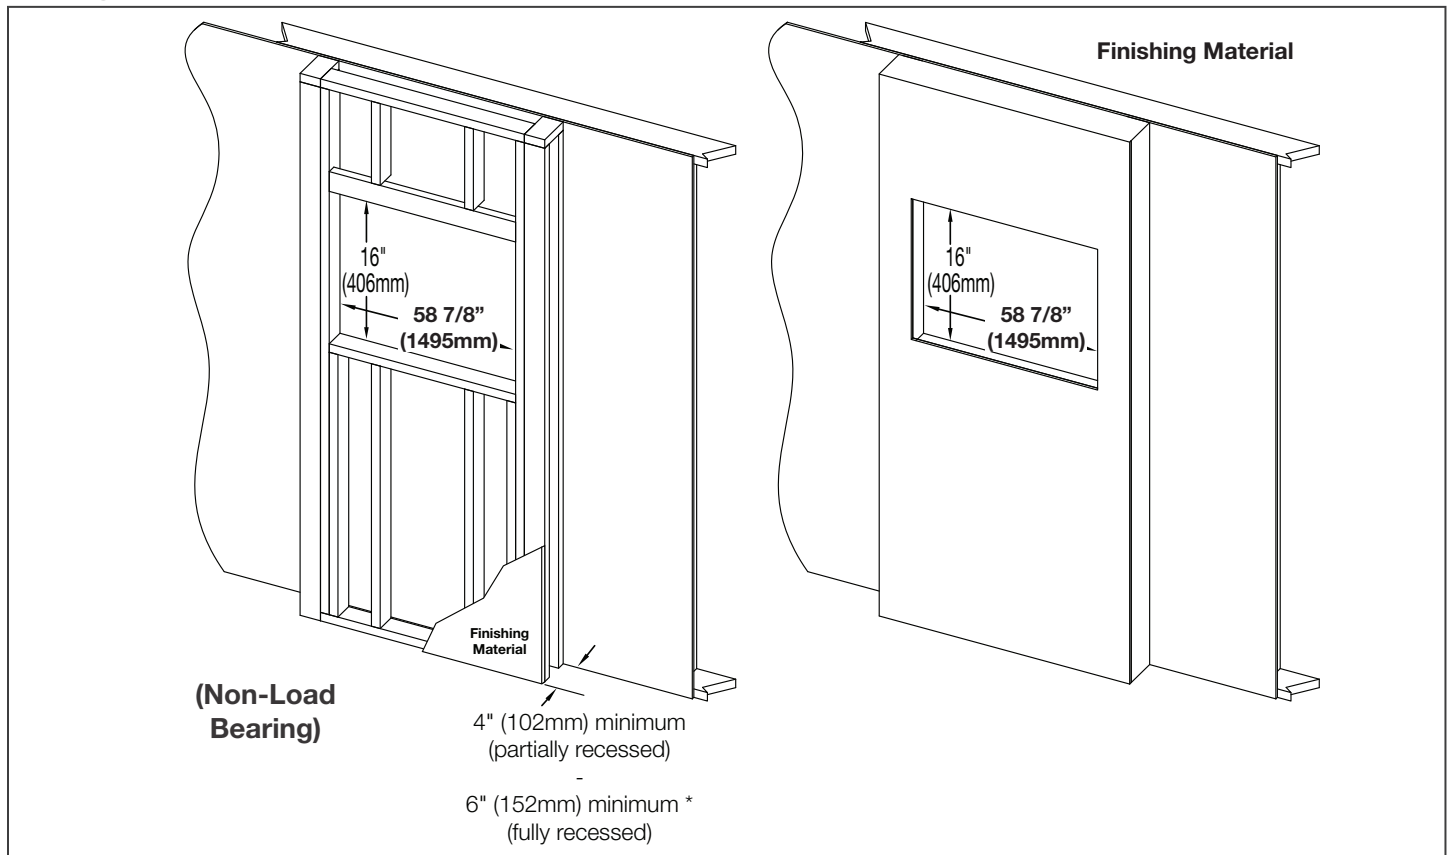

Minimum Clearance to Combustibles

! WARNING

- When using paint or lacquer to finish a mantel, the paint or lacquer must be heat resistant to prevent discoloration.

Measurements are taken from trim	
Bottom	0"
Sides	0"
Back	0"
Top	4" (102mm) to ceiling
	4" (102mm) to mantel

Framing