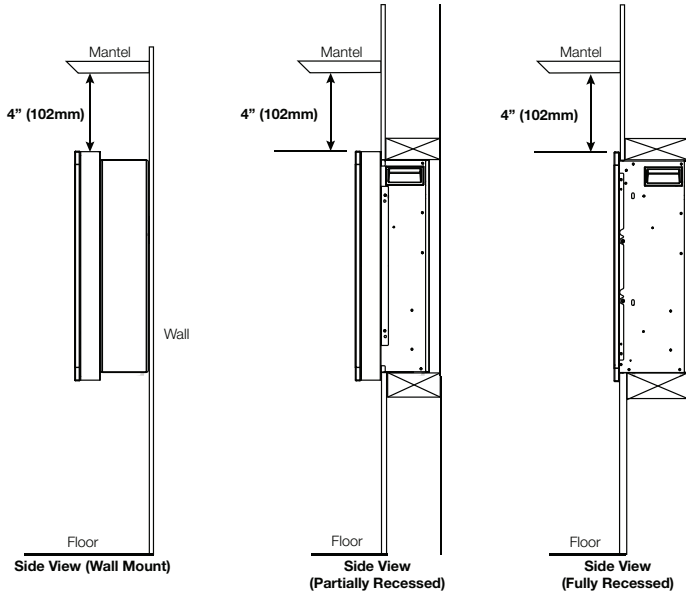

Dimensions

Installation Overview

Wall-Mounted Installation

- Mounted to the wall
- Side and top trims installed
- Side panels installed

Partially-Recessed Installation

- Partially recessed into the wall
- Side and top trims installed
- Side panels **not** installed
- Wall mount bracket(s) **not** installed

Fully-Recessed Installation

- Fully recessed into the wall
- Side and top trims **not** installed
- Side panels **not** installed
- Wall mount bracket(s) **not** installed

Product information provided is not complete and is subject to change without notice. Please consult the installation manual for the most up to date installation information.

Minimum Clearance to Combustibles

! WARNING

- When using paint or lacquer to finish a mantel, the paint or lacquer must be heat resistant to prevent discoloration.

Measurements are taken from trim	
Bottom	0"
Sides	0"
Back	0"
Top	4" (102mm) to ceiling
	4" (102mm) to mantel