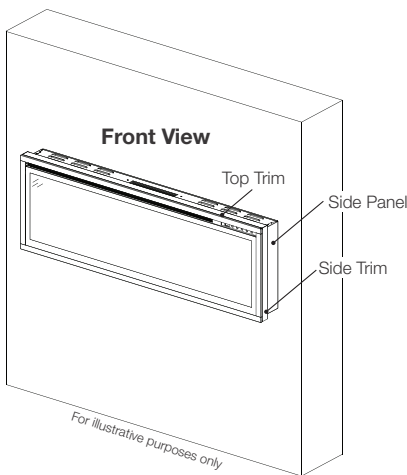

ENTICE™ 72

Electric Fireplace

[Find Your Napoleon Fireplace Parts - Select From 171 Models](#)

----- Manual continues below -----

Specifications

Model	BTU	Width	Height	Depth	Viewing Area
NEFL72CFH	5,000	71 11/16	16 15/16	5 7/16	11 15/16 x 67 3/4

Dimensions

Installation Overview

Wall-Mounted Installation

- Mounted to the wall
- Side and top trims installed
- Side panels installed

Partially-Recessed Installation

- Partially recessed into the wall
- Side and top trims installed
- Side panels **not** installed
- Wall mount bracket(s) **not** installed

Fully-Recessed Installation

- Fully recessed into the wall
- Side and top trims **not** installed
- Side panels **not** installed
- Wall mount bracket(s) **not** installed

Product information provided is not complete and is subject to change without notice. Please consult the installation manual for the most up to date installation information.