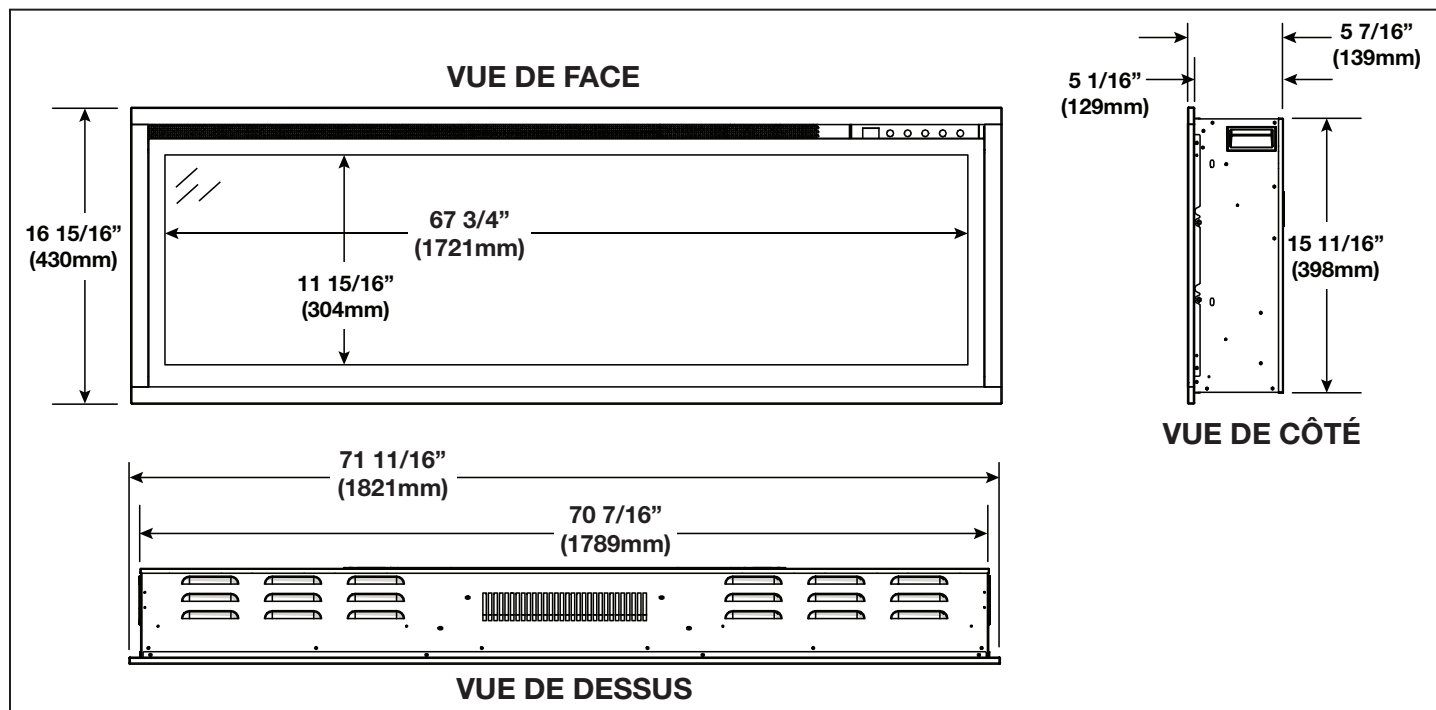

Dimensions

Installation Overview

Wall-Mounted Installation

- Mounted to the wall
- Side and top trims installed
- Side panels installed

Partially-Recessed Installation

- Partially recessed into the wall
- Side and top trims installed
- Side panels **not** installed
- Wall mount bracket(s) **not** installed

Fully-Recessed Installation

- Fully recessed into the wall
- Side and top trims **not** installed
- Side panels **not** installed
- Wall mount bracket(s) **not** installed

Product information provided is not complete and is subject to change without notice. Please consult the installation manual for the most up to date installation information.

Minimum Clearance to Combustibles

! WARNING

- When using paint or lacquer to finish a mantel, the paint or lacquer must be heat resistant to prevent discoloration.

Measurements are taken from trim	
Bottom	0"
Sides	0"
Back	0"
Top	4" (102mm) to ceiling
	4" (102mm) to mantel

Framing

Spécifications

Modèle	BTU	Largeur	Hauteur	Profondeur	Dimensions de Vision
NEFL72CFH	5 000	71 11/16	16 15/16	5 7/16	11 15/16 x 67 3/4

Dimensions

Vue d'Ensemble de l'Installation

Installation de Montage Murale