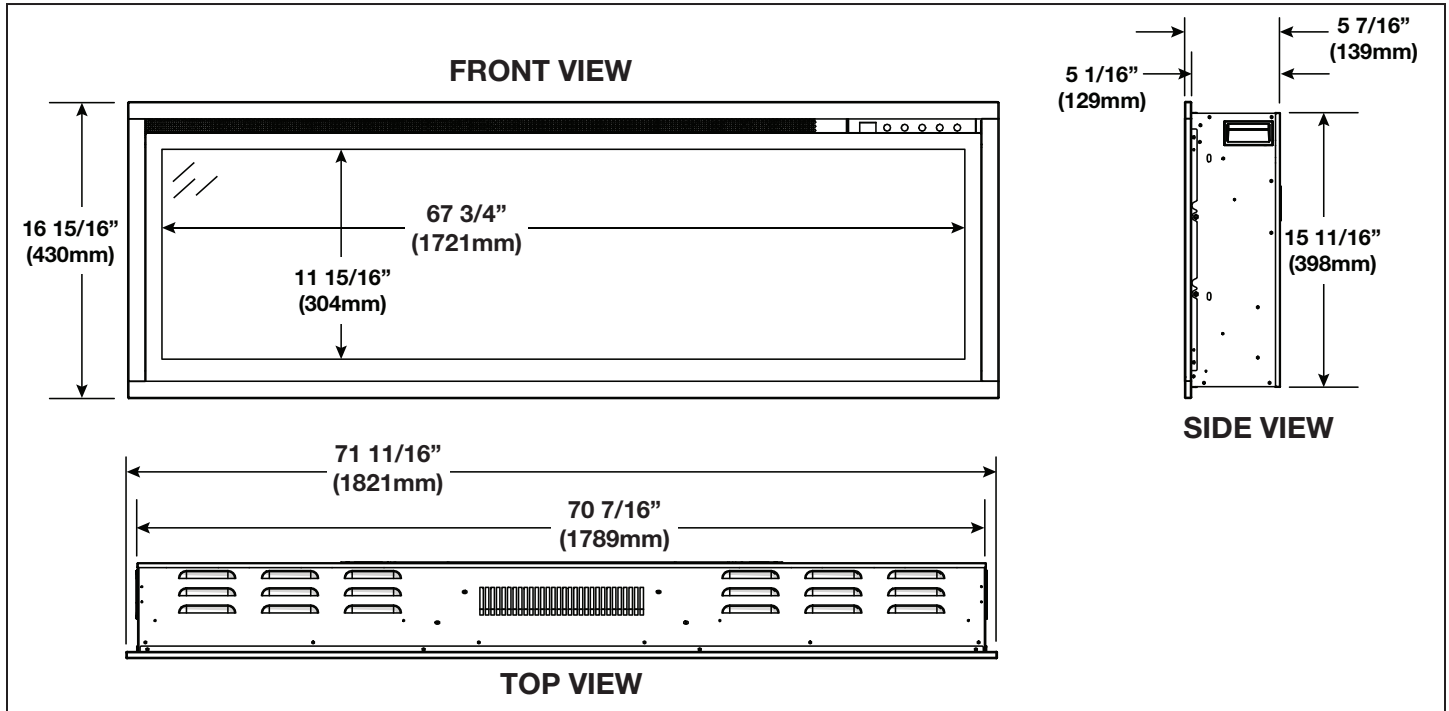

ENTICE™ 72

Electric Fireplace

[Find Your Napoleon Fireplace Parts - Select From 171 Models](#)

----- Manual continues below -----

Specifications

Model	BTU	Width	Height	Depth	Viewing Area
NEFL72CFH	5,000	71 11/16	16 15/16	5 7/16	11 15/16 x 67 3/4

Dimensions

Installation Overview

Wall-Mounted Installation

- Mounted to the wall
- Side and top trims installed
- Side panels installed

Partially-Recessed Installation

- Partially recessed into the wall
- Side and top trims installed
- Side panels **not** installed
- Wall mount bracket(s) **not** installed

Framing

Spécifications

Modèle	BTU	Largeur	Hauteur	Profondeur	Dimensions de Vision
NEFL72CFH	5 000	71 11/16	16 15/16	5 7/16	11 15/16 x 67 3/4

Dimensions

Vue d'Ensemble de l'Installation

Installation de Montage Murale