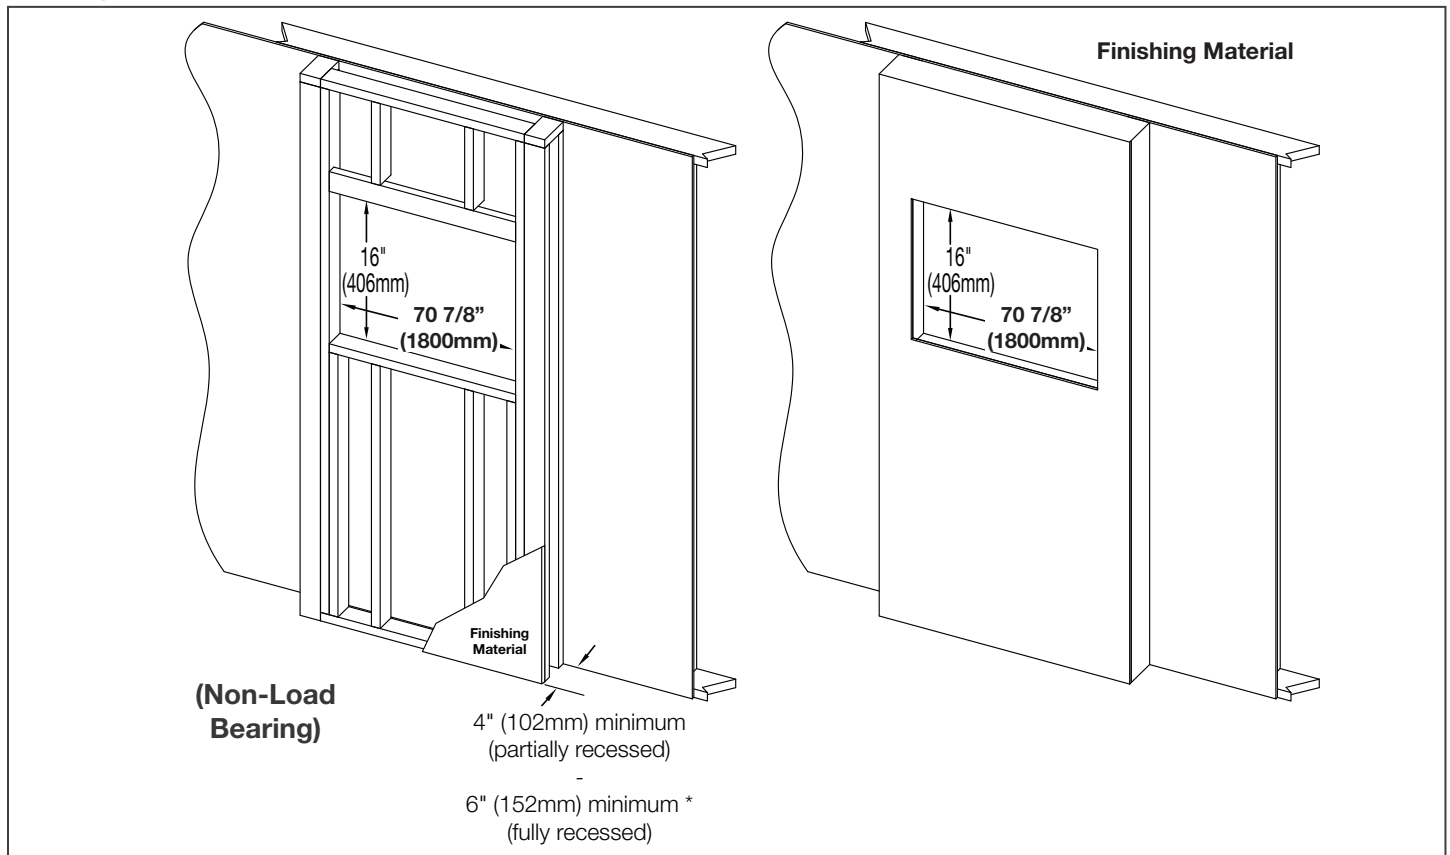

Minimum Clearance to Combustibles

! WARNING

- When using paint or lacquer to finish a mantel, the paint or lacquer must be heat resistant to prevent discoloration.

Measurements are taken from trim	
Bottom	0"
Sides	0"
Back	0"
Top	4" (102mm) to ceiling
	4" (102mm) to mantel

Framing