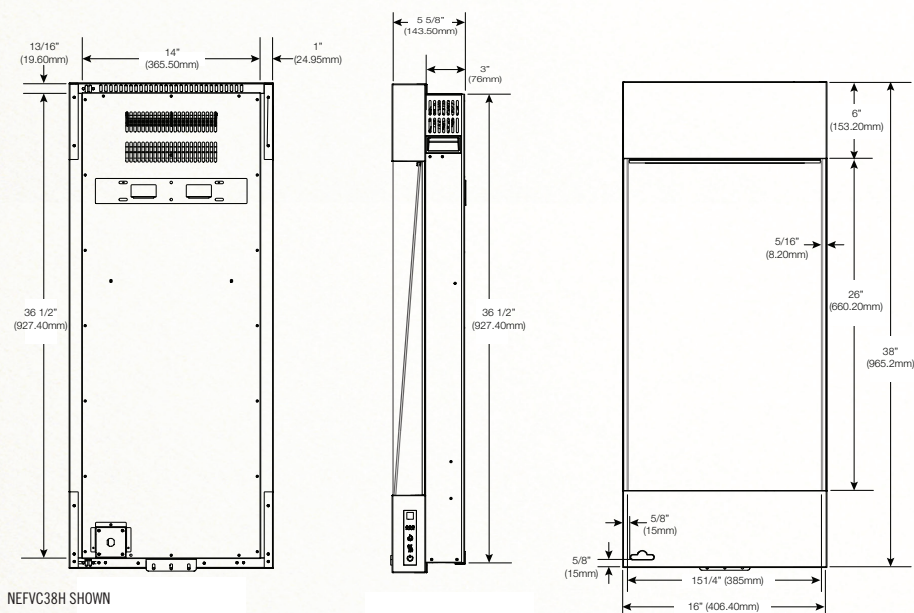

Specifications

Product Code	BTU's (Input)	Watts	Voltage	Amps	Height		Front Width		Depth		Viewing Area	
					Actual	Framing	Actual	Framing	Actual	Framing	Height	Width
NEFVC32H	5,000	1,500	120V AC	15	32"	30 3/4"	16"	14 1/2"	5 5/8"	3 1/2"	20"	15 3/8"
NEFVC38H	5,000	1,500	120V AC	15	38"	36 3/4"	16"	14 1/2"	5 5/8"	3 1/2"	26"	15 3/8"

Certified under Canadian and American National Standards
Figures may vary with individual conditions such as floor plan layout, insulation value/heat loss of the house and geographical location.

Authorized Dealer

24 Napoleon Road, Barrie, Ontario, Canada L4M 0G8
103 Miller Drive, Crittenden, Kentucky, USA 41030
7200 Trans Canada Highway, Montreal, Quebec, Canada H4T 1A3

Tel: 1-866-820-8686
napoleonfireplaces.com

Consult your owner's manual for complete installation instructions and proper clearances to combustible materials. Check all local and national building codes and gas regulations. All specifications are subject to change without prior notice due to on-going product improvements. Products may not be exactly as shown. Napoleon is a registered trademark of Wolf Steel Group Inc.

Printed in Canada
10/2018