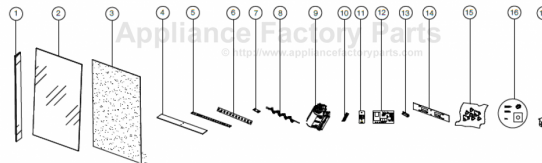

replacement parts

6.1 NEFVC32H overview

note:

Items may not appear exactly as illustrated.

[Find Your Napoleon Fireplace Parts - Select From 171 Models](#)

----- Manual continues below -----