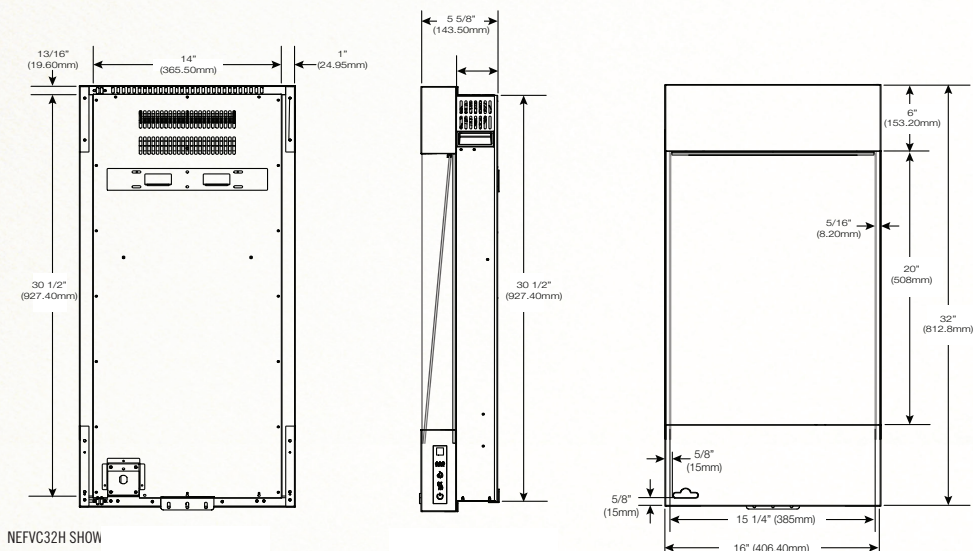

Specifications

Product Code	BTU's (Input)	Watts	Voltage	Amps	Height		Front Width		Depth		Viewing Area	
					Actual	Framing	Actual	Framing	Actual	Framing	Height	Width
NEFVC32H	5,000	1,500	120V AC	15	32"	30 3/4"	16"	14 1/2"	5 5/8"	3 1/2"	20"	15 3/8"
NEFVC38H	5,000	1,500	120V AC	15	38"	36 3/4"	16"	14 1/2"	5 5/8"	3 1/2"	26"	15 3/8"

Certified under Canadian and American National Standards
Figures may vary with individual conditions such as floor plan layout, insulation value/heat loss of the house and geographical location.

Authorized Dealer

24 Napoleon Road, Barrie, Ontario, Canada L4M 0G8
103 Miller Drive, Crittenden, Kentucky, USA 41030
7200 Trans Canada Highway, Montreal, Quebec, Canada H4T 1A3

Tel: 1-866-820-8686
napoleonfireplaces.com

Consult your owner's manual for complete installation instructions and proper clearances to combustible materials. Check all local and national building codes and gas regulations. All specifications are subject to change without prior notice due to on-going product improvements. Products may not be exactly as shown. Napoleon is a registered trademark of Wolf Steel Group Inc.

Printed in Canada
10/2018