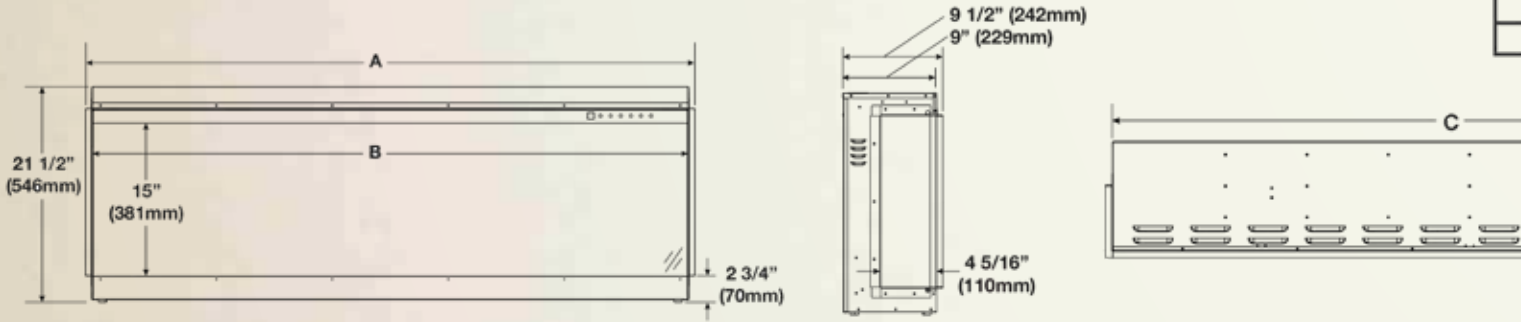

Trivista™ Series

Shown on pages 6 - 7

Model	BTU's	Watts	Height		Front Width		Depth		Viewing Area		Installation	Mobile Home Certified
			Actual	Framing	Actual	Framing	Actual	Framing	Height	Width		
NEFB50H-3SV	5,000-10,000	1,500-3,000	21 1/2"	21 3/4"	50"	49"	9 1/2"	9 1/4"	15"	48 5/8"	Fully Recessed	Yes
NEFB60H-3SV	5,000-10,000	1,500-3,000	21 1/2"	21 3/4"	60"	59"	9 1/2"	9 1/4"	15"	58 5/8"	Fully Recessed	Yes

Certified under Canadian and American National Standards.
Figures may vary with individual conditions such as floor plan layout, insulation value/heat loss of the house and geographical location.
Measurements to be used as a guide only. Consult your owner's manual for complete and up-to-date installation instructions and proper clearances to combustible materials.