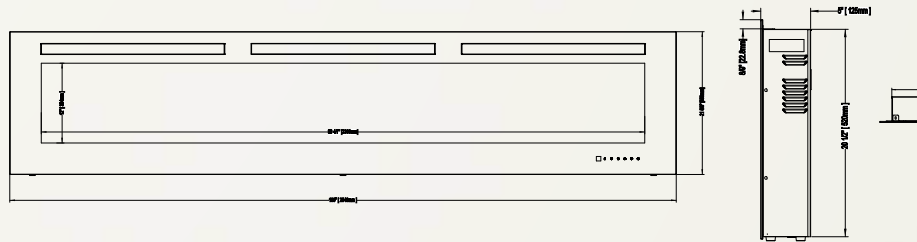

Allure™ 100
NEFL100FH

Shown on pages 14 - 17

Model	BTU's	Watts	Height		Front Width		Depth		Viewing Area		Installation	Mobile Home Certified
			Actual	Framing	Actual	Framing	Actual	Framing	Height	Width		
NEFL100FH	5,000	1,500	21 5/8"	21"	100"	95 7/8"	5"	3 1/2 - 5"	12"	90 9/16"	Wall Mount/ Fully Recessed	Yes

Certified under Canadian and American National Standards.

Figures may vary with individual conditions such as floor plan layout, insulation value/heat loss of the house and geographical location.

Measurements to be used as a guide only. Consult your owner's manual for complete and up-to-date installation instructions and proper clearances to combustible materials.