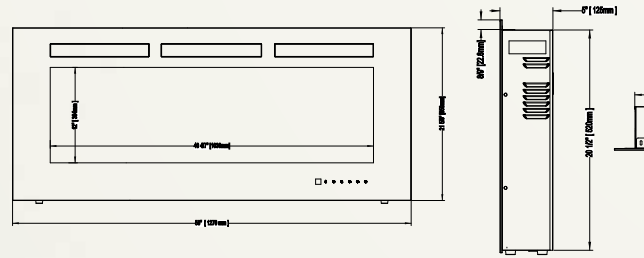

Allure™ 50
NEFL50FH

Shown on pages 14 - 17

Model	BTU's	Watts	Height		Front Width		Depth		Viewing Area		Installation	Mobile Home Certified
			Actual	Framing	Actual	Framing	Actual	Framing	Height	Width		
NEFL50FH	5,000	1,500	21 5/8"	21"	50"	45 15/16"	5"	3 1/2 - 5"	12"	40 5/16"	Wall Mount/ Fully Recessed	Yes