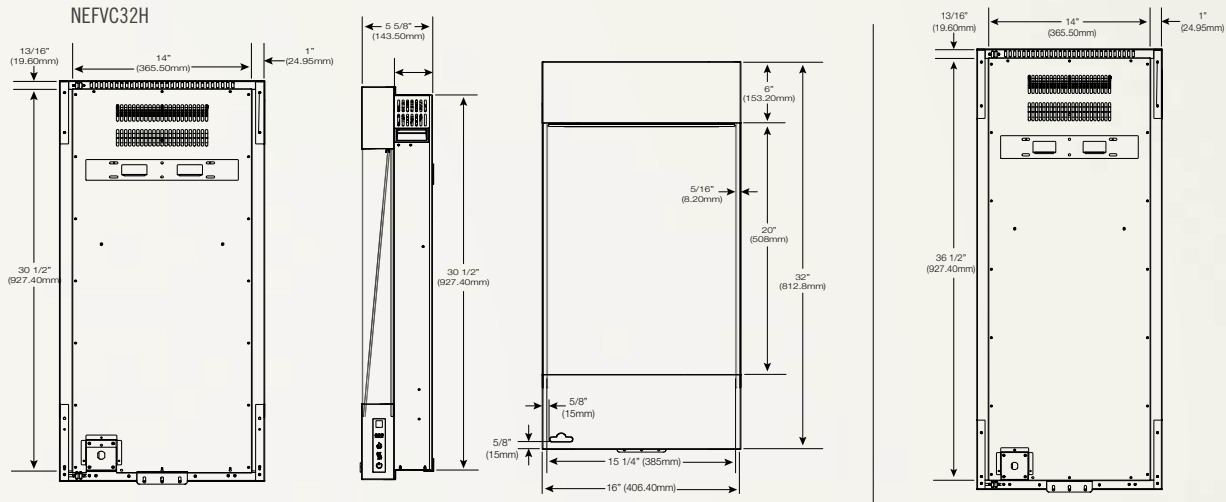

Allure™ Vertical Series
Shown on pages 20 - 21

Model	BTU's	Watts	Height		Front Width		Depth		Viewing Area		Installation	Mobile Home Certified
			Actual	Framing	Actual	Framing	Actual	Framing	Height	Width		
NEFVC32H	5,000	1,500	32"	30 3/4"	16"	14 1/2"	16"	14 1/2"	20"	15 3/8"	Wall Mount/ Partially Recessed	Yes
NEFVC38H	5,000	1,500	38"	36 3/4"	16"	14 1/2"	16"	14 1/2"	26"	15 3/8"		Yes

Stylus™
NEFP32-5019W
Shown on pages 22 - 23