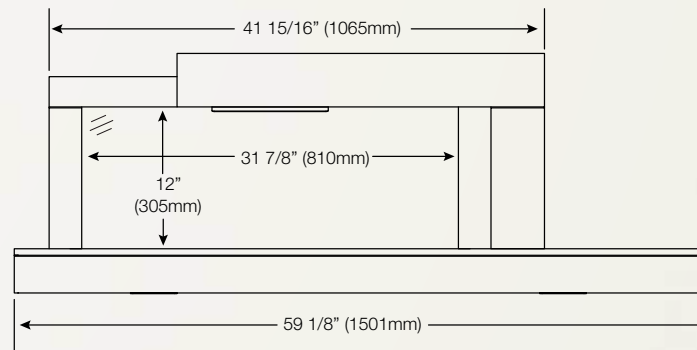

Model	BTU's	Watts	Height	Front Width	Depth	Viewing Area		Installation	Mobile Home Certified	Blower		
			Actual			Actual	Actual				Height	Width
NEFP32-5019W	5,000	1,500	20 5/16"	59 1/8"	11"	12"	31 7/8"	Wall Mount	Yes	Included		

Certified under Canadian and American National Standards.
Figures may vary with individual conditions such as floor plan layout, insulation value/heat loss of the house and geographical location.
Measurements to be used as a guide only. Consult your owner's manual for complete and up-to-date installation instructions and proper clearances to combustible materials.