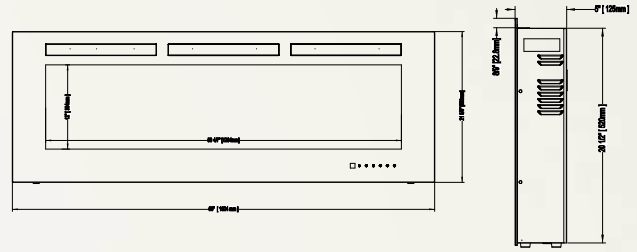

Allure™ 60
NEFL60FH

Shown on pages 14 - 17

Model	BTU's	Watts	Height		Front Width		Depth		Viewing Area		Installation	Mobile Home Certified
			Actual	Framing	Actual	Framing	Actual	Framing	Height	Width		
NEFL60FH	5,000	1,500	21 5/8"	21"	60"	55 13/16"	5"	3 1/2 - 5"	12"	50 5/16"	Wall Mount/ Fully Recessed	Yes