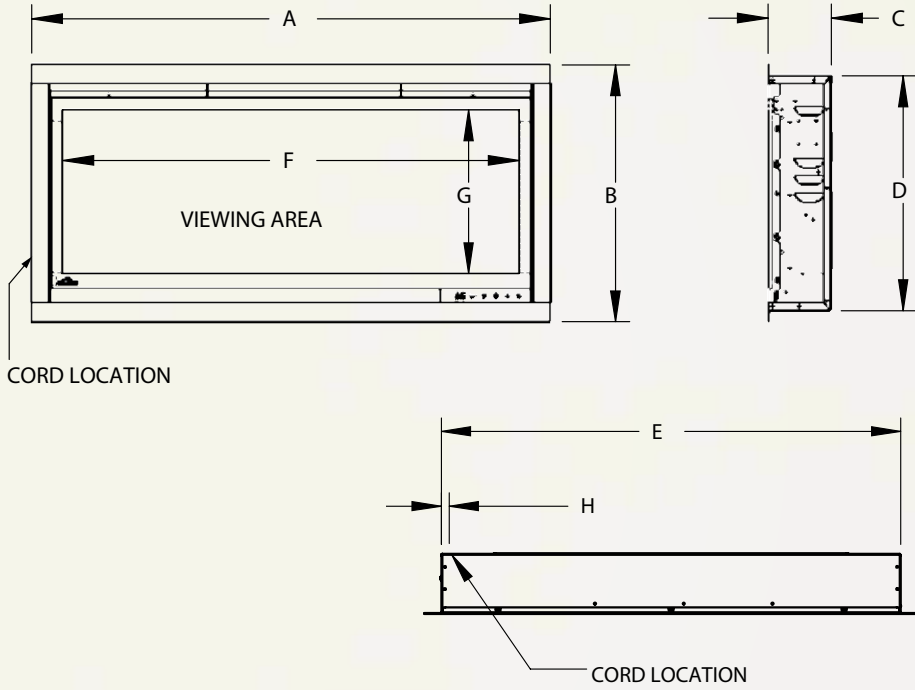

# Alluravision™ Series

Shown on pages 8 - 13

Model Number	Dimension			
	A	B	C	
NEFL32CHS	35" (88.8cm)	17 5/16" (44cm)	4 1/4" (10.8cm)	15 (40)
NEFL42CHS	44 7/16" (112.8cm)	17 5/16" (44cm)	4 1/4" (10.8cm)	15 (40)
NEFL50CHS	52 11/16" (133.8cm)	17 5/16" (44cm)	4 1/4" (10.8cm)	15 (40)
NEFL60CHS	62 9/16" (158.8cm)	17 5/16" (44cm)	4 1/4" (10.8cm)	15 (40)
NEFL72CHS	76 3/4" (194.8cm)	17 5/16" (44cm)	4 1/4" (10.8cm)	15 (40)
NEFL100CHS	102 11/16" (260.8cm)	17 5/16" (44cm)	4 1/4" (10.8cm)	15 (40)
NEFL32CHD	35" (88.8cm)	17 5/16" (44cm)	5 13/16" (14.8cm)	15 (40)
NEFL42CHD	44 7/16" (112.8cm)	17 5/16" (44cm)	5 13/16" (14.8cm)	15 (40)
NEFL50CHD	52 11/16"	17 5/16"	5 13/16"	15