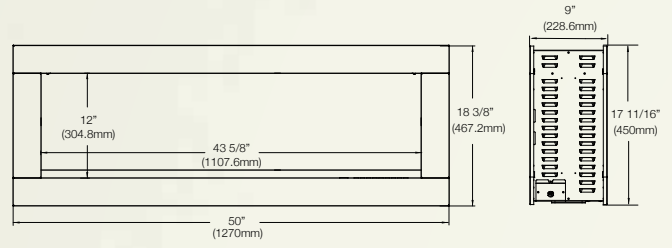

CLEARion™ 50 NEFBD50H

Shown on pages 4 - 5

Model	BTU's	Watts	Height		Front Width		Depth		Viewing Area		Installation	Mobile Home Certified
			Actual	Framing	Actual	Framing	Actual	Framing	Height	Width		
NEFBD50H	5,000-9,000	3,000	18 3/8"	17 15/16"	50"	49"	8 1/6"	4 1/2" or 8" *	12"	43 5/8"	Fully Recessed	Yes

* Framing Depth is dependant on 2x4 or double 2x4 wall installation.