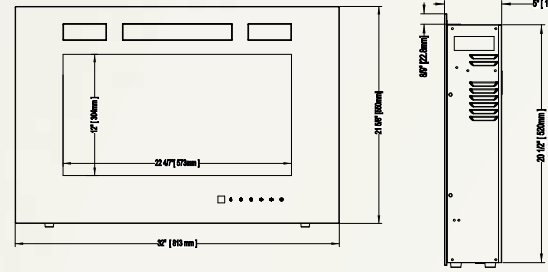

Allure™ 32
NEFL32FH

Shown on pages 14 - 17

Model	BTU's	Watts	Height		Front Width		Depth		Viewing Area		Installation	Mobile Home Certified
			Actual	Framing	Actual	Framing	Actual	Framing	Height	Width		
NEFL32FH	5,000	1,500	21 5/8"	21"	32"	27 13/16"	5"	3 1/2 - 5"	12"	22 5/16"	Wall Mount/ Fully Recessed	Yes