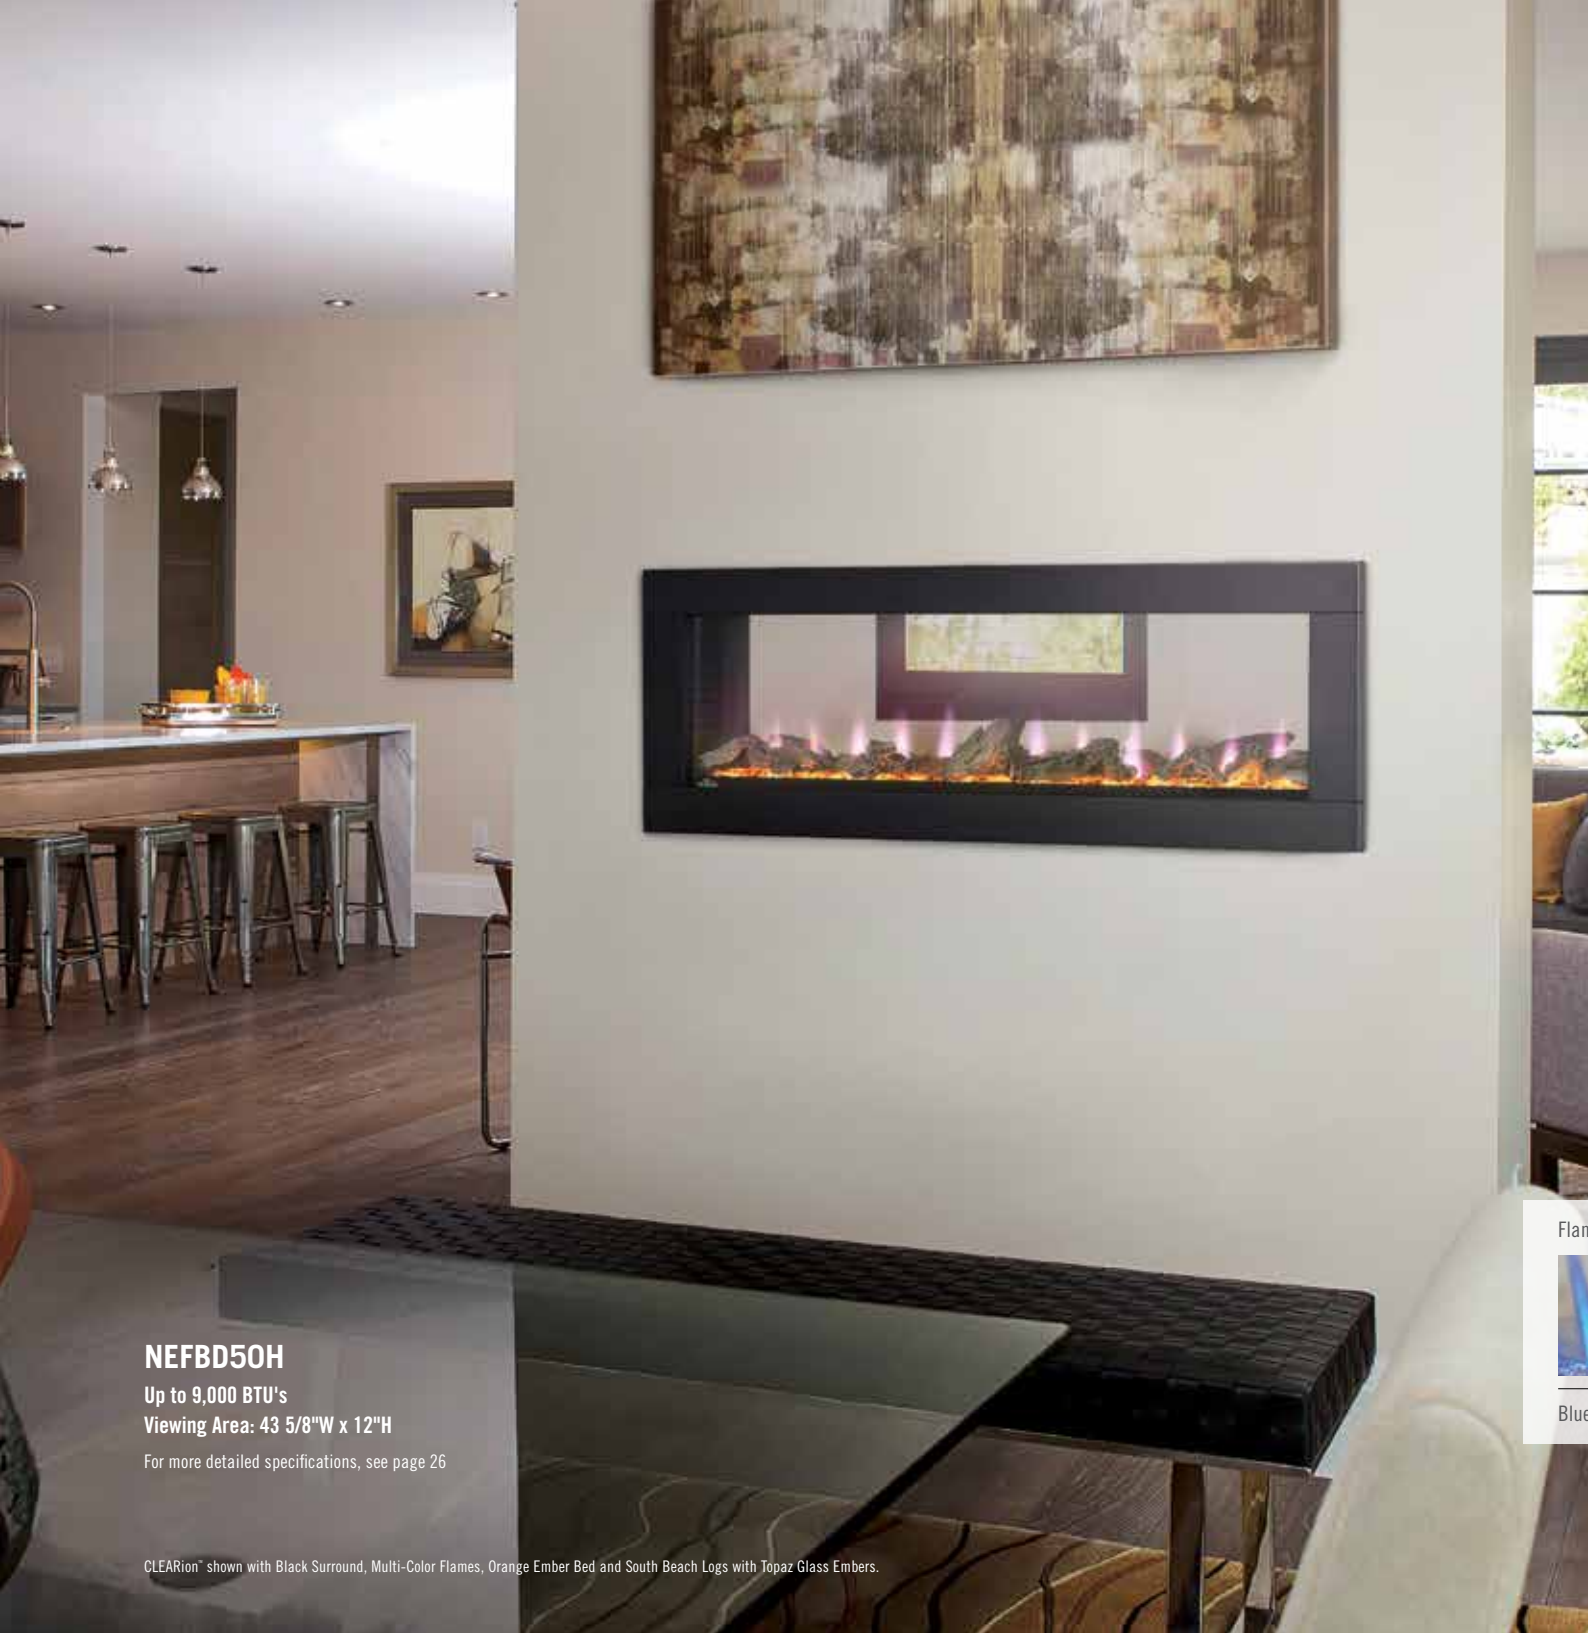

Sky Blue

Blue

Green

CLEARion™ Shown with Stainless Steel Surround  
\*Note: for 2x4 installation only

LOW ENERGY  
**LED**  
HIGH INTENSITY