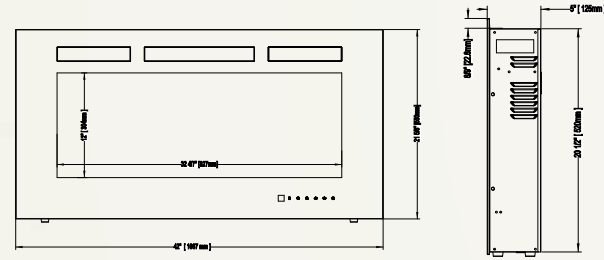

Allure™ 42
NEFL42FH

Shown on pages 14 - 17

Model	BTU's	Watts	Height		Front Width		Depth		Viewing Area		Installation	Mobile Home Certified
			Actual	Framing	Actual	Framing	Actual	Framing	Height	Width		
NEFL42FH	5,000	1,500	21 5/8"	21"	42"	38"	5"	3 1/2 - 5"	12"	32 5/16"	Wall Mount/ Fully Recessed	Yes