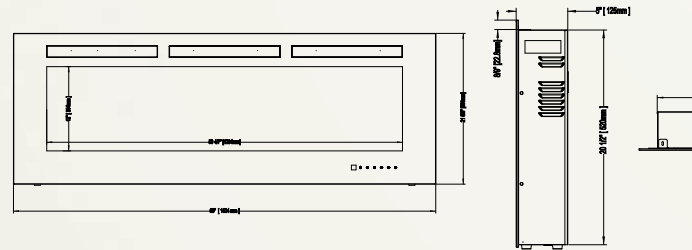

Allure™ Phantom 60

NEFL60FH-MT

Shown on pages 18 - 19

Model	BTU's	Watts	Height		Front Width		Depth		Viewing Area		Installation	Mobile Home Certified
			Actual	Framing	Actual	Framing	Actual	Framing	Height	Width		
NEFL60FH-MT	5,000	1,500	21 5/8"	21"	60"	55 13/16"	5"	3 1/2 - 5"	12"	50 5/8"	Wall Mount/ Fully Recessed	Yes