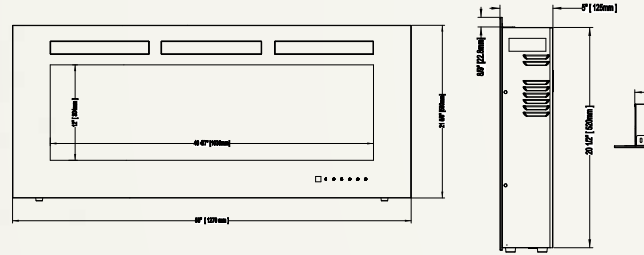

Allure™ Phantom 50

NEFL50FH-MT

Shown on pages 18 - 19

Model	BTU's	Watts	Height		Front Width		Depth		Viewing Area		Installation	Mobile Home Certified
			Actual	Framing	Actual	Framing	Actual	Framing	Height	Width		
NEFL50FH-MT	5,000	1,500	21 5/8"	21"	50"	45 15/16"	5"	3 1/2 - 5"	12"	40 1/2"	Wall Mount/ Fully Recessed	Yes