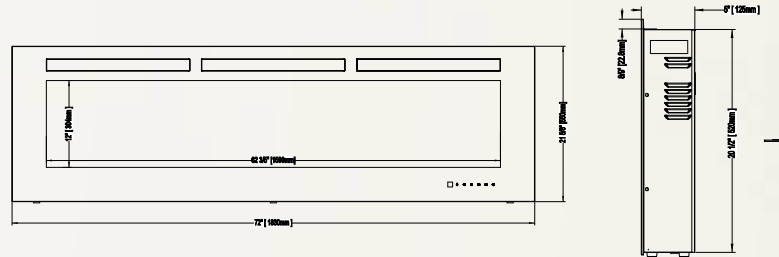

Allure™ 72
NEFL72FH

Shown on pages 14 - 17

Model	BTU's	Watts	Height		Front Width		Depth		Viewing Area		Installation	Mobile Home Certified
			Actual	Framing	Actual	Framing	Actual	Framing	Height	Width		
NEFL72FH	5,000	1,500	21 5/8"	21"	72"	67 7/8"	5"	3 1/2 - 5"	12"	62 5/16"	Wall Mount/ Fully Recessed	Yes