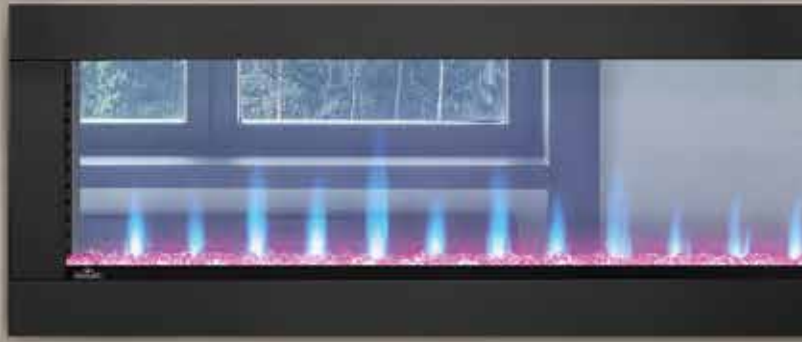

NAPOLEON

ELECTRIC WALL MOUNT, RECESSED
AND SEE THRU FIREPLACES
napoleonfireplaces.com

Find your happy (fire)place.

Throughout the ages, people have gathered around fires to share in life's greatest joys. There's just something about the glow of flickering flames that makes special moments feel even warmer.

A Napoleon fireplace is uniquely designed to brighten the vibe of any room in your house. Napoleon has an incredible range of designer options to fit any vision.

A fire not only raises the warmth and ambiance of a room, it can raise the value of your home. A fireplace offers some of the highest returns of any remodeling project. And that should make you feel good all over.

And so you can keep enjoying that positive glow for years and years and years, every Napoleon fireplace is backed by an exclusive warranty program.

CLEARion™ - NEFBD50H	4 - 5
Trivista™ Series - 50 & 60.....	6 - 7
Alluravision™ Series - 42, 50, 60, 74 & 100	8 - 13
Allure™ Series - 32, 42, 50, 60, 72 & 100	14 - 17
Allure™ Phantom Series - 42, 50 & 60.....	18 - 19
Allure™ Vertical Series - 32 & 38	20 - 21
Stylus™ Wallmount - NEFP32-5019W	22 - 23
Outstanding Features	24 - 25
Detailed Specifications.....	26 - 31

Cover Photo - CLEARion™ See Thru shown with Black Surround, Blue Flames and Pink Ember Bed with Crystal Media. *See pages 4 - 5 for more information*