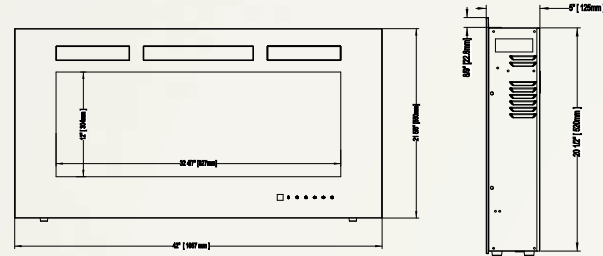

Allure™ Phantom 42

NEFL42FH-MT

Shown on pages 18 - 19

Model	BTU's	Watts	Height		Front Width		Depth		Viewing Area		Installation	Mobile Home Certified
			Actual	Framing	Actual	Framing	Actual	Framing	Height	Width		
NEFL42FH-MT	5,000	1,500	21 5/8"	21"	42"	38"	5"	3 1/5 - 5"	12"	32 9/16"	Wall Mount/ Fully Recessed	Yes