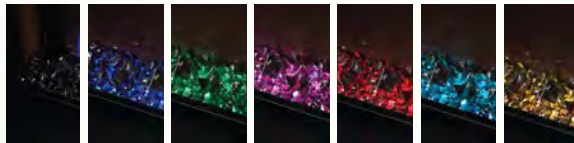

# Cineview Series Electric Insert

Napoleon's new Cineview electric inserts are available in 2 sizes – 26" and 30" and come with both logs and crystal media in one box, creating simplicity and flexibility for the homeowner to change up their look based on the season. Featuring orange, blue and multi-colored flame options and 7 different ember bed lights the Cineview can be customized for any setting. Complete with a self-trimming flange for a clean built-in finish. Optional 3pc and 4pc trims are available where more substantial surrounds are desired or when converting a old wood burning fireplace surround. The Cineview also comes standard with an ECO and BOOST modes, which acts like a 2-stage furnace, giving a little extra boost when it is close to reach the temperature desired and conserving energy when needed.

## Features/Accessories/Options

Burnt oak logset and Crystal Media

Brick Side Panel Detail

Ember Bed Color Options  
(Black Blue, Green, Purple/Pink, Red, Teal, Topaz)

Optional 3 Piece Trim

Optional 4 Piece Trim

Flame Color Options  
(Blue, Orange and Multi-Colored)

Control Panel

Remote Control

Napoleon's Cineview electric insert creates an **ALL-IN ONE STATEMENT** for any homeowner looking for comfort and simplicity!