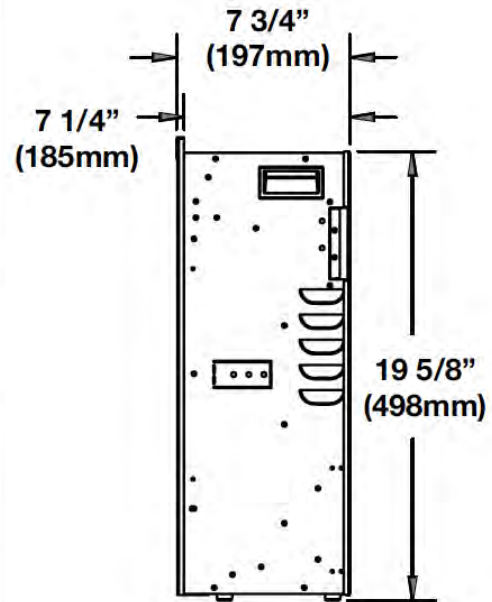

Specifications

Product Code	BTU's (Input)	Watts	Voltage	Amps	Height		Front Width		Depth		Glass Viewing Area	
					Actual	Framing	Actual	Framing	Actual	Framing	Height	Width
NEFB26H	5,000	1,500	120V AC	15	20 1/4"	20"	26"	25 1/4"	7 3/4"	7 3/4"	15 1/4"	24"
NEFB30H	5,000	1,500	120V AC	15	20 1/4"	20"	30"	29 1/4"	7 3/4"	7 3/4"	15 1/4"	28"

Certified under Canadian and American National Standards.

Figures may vary with individual conditions such as floor plan layout, insulation value/heat loss of the house and geographical location.

SIDE VIEW

Authorized Dealer

24 Napoleon Road, Barrie, Ontario, Canada L4M 0G8
103 Miller Drive, Crittenden, Kentucky, USA 41030
7200 Trans Canada Highway, Montreal, Quebec, Canada H4T 1A3

Tel: 1-866-820-8686
napoleon.com

Consult your owner's manual for complete installation instructions and proper clearances to combustible materials. Check all local and national building codes and gas regulations. All specifications are subject to change without prior notice due to on-going product improvements. Products may not be exactly as shown. Napoleon is a registered trademark of Wolf Steel Group Inc.