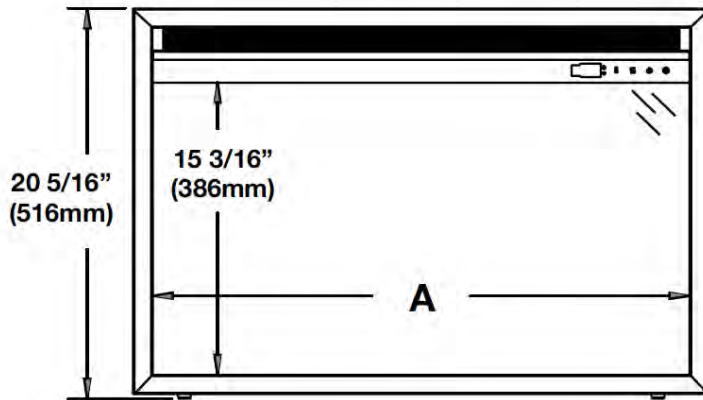

Specifications

Product Code	BTU's (Input)	Watts	Voltage	Amps	Height		Front Width		Depth		Glass Viewing Area	
					Actual	Framing	Actual	Framing	Actual	Framing	Height	Width
NEFB26H	5,000	1,500	120V AC	15	20 1/4"	20"	26"	25 1/4"	7 3/4"	7 3/4"	15 1/4"	24"
NEFB30H	5,000	1,500	120V AC	15	20 1/4"	20"	30"	29 1/4"	7 3/4"	7 3/4"	15 1/4"	28"

Certified under Canadian and American National Standards.

Figures may vary with individual conditions such as floor plan layout, insulation value/heat loss of the house and geographical location.

FRONT VIEW