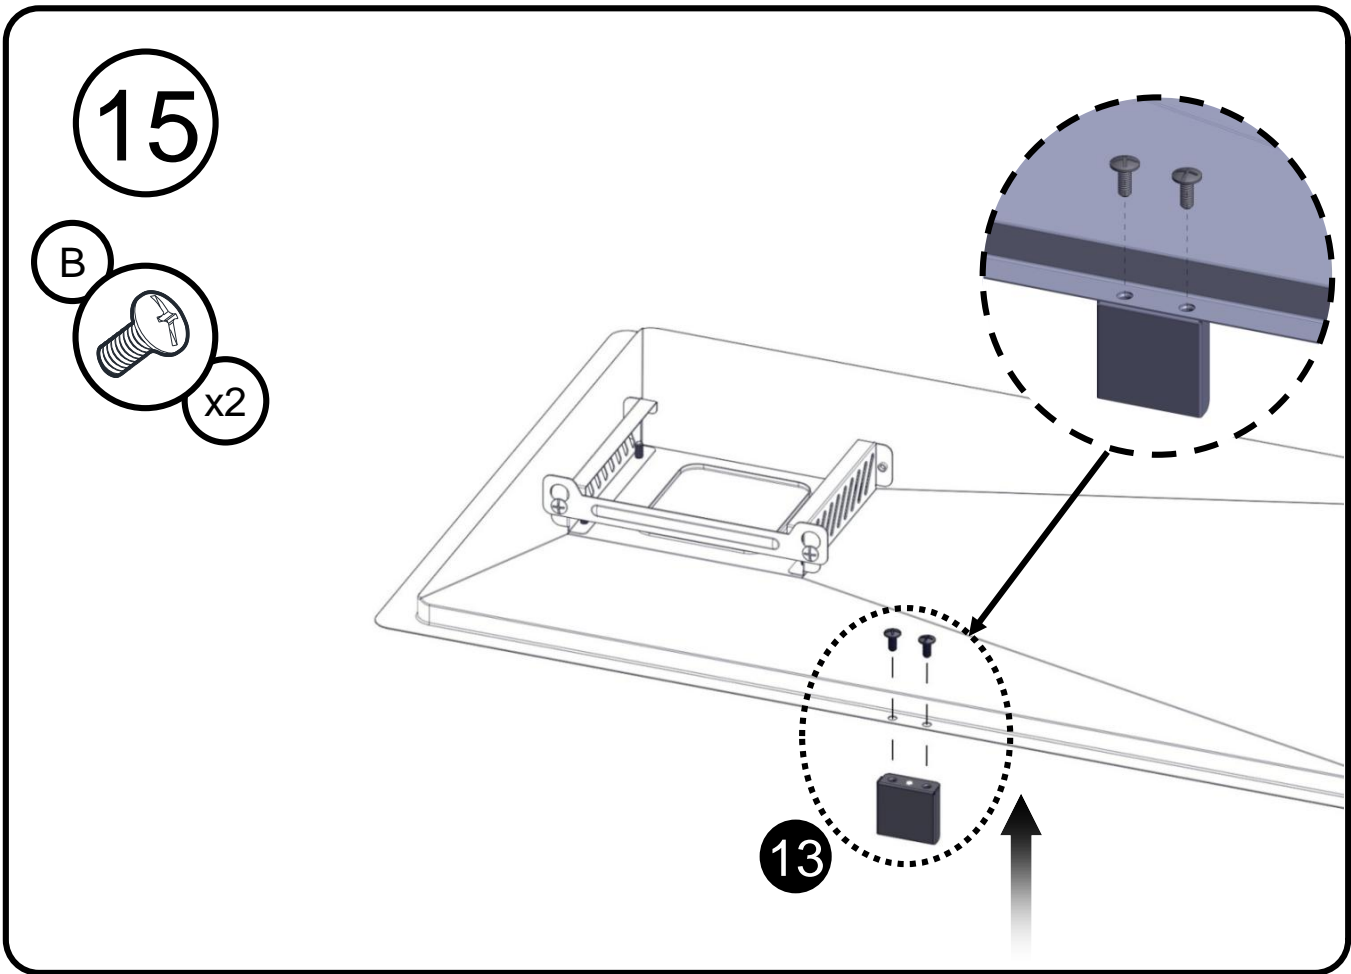

Tornillo de cabeza ovalada 1/4-20x5/8"

Vis cruciforme
1/4-20x5/8"

Truss Head Screw
5/32-32x3/8"

Tornillo de cabeza ovalada 5/32-32x3/8"

Vis cruciforme
5/32-32x3/8"

Flat Head Screw
5/32-32x3/8"

Tornillo de cabeza plana 5/32-32x3/8"

vis à tête plate
5/32-32x3/8"

3

4

9

1

10

11

12