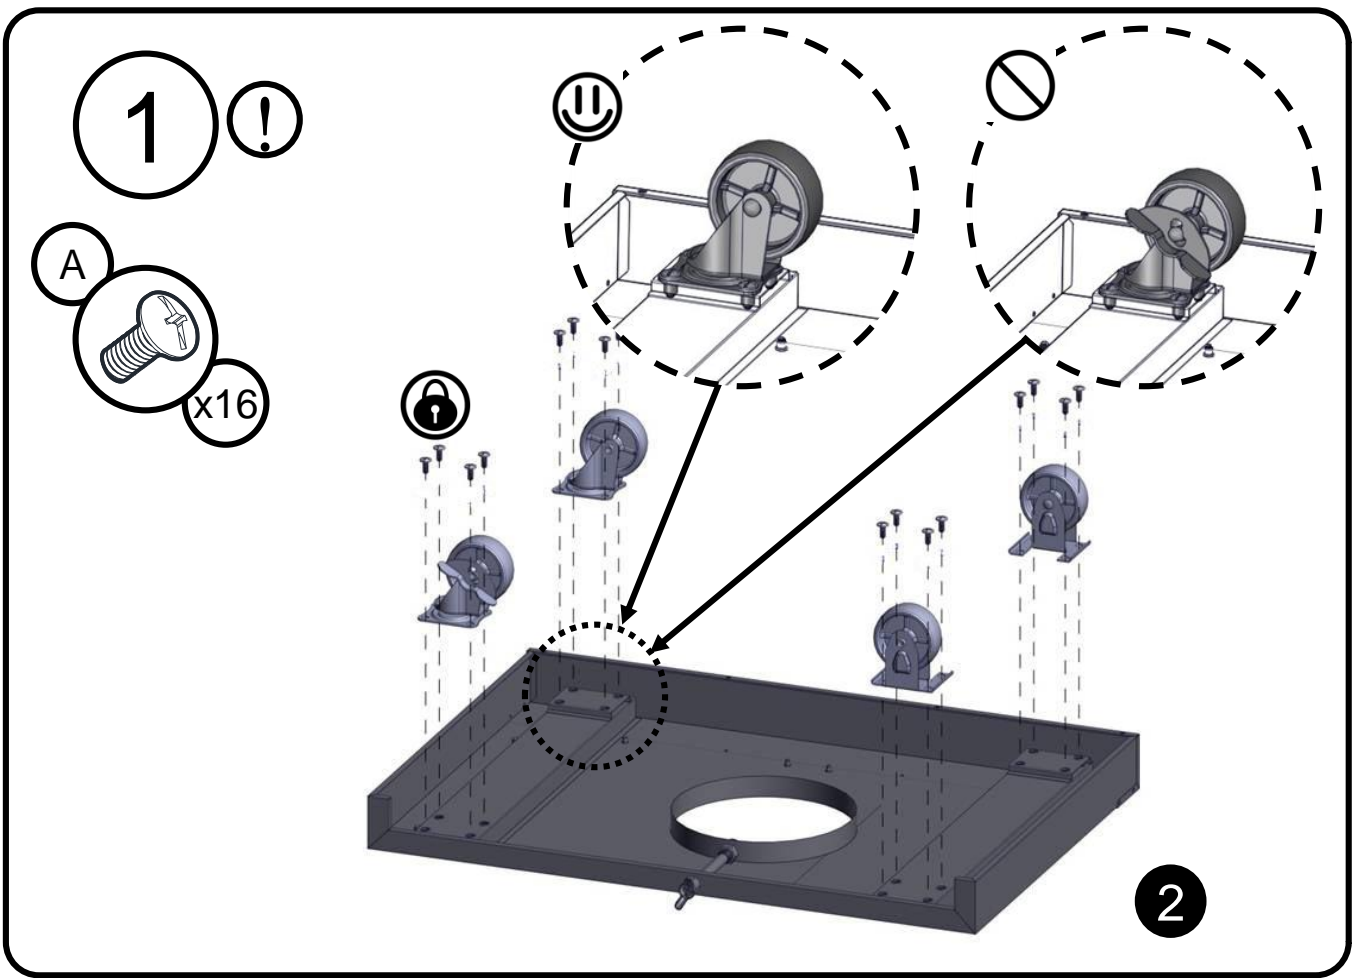

Tornillo de cabeza  
ovalada 5/32-32x3/8"

Vis cruciforme  
5/32-32x3/8"

Flat Head Screw  
5/32-32x3/8"

Tornillo de cabeza  
plana 5/32-32x3/8"

vis à tête plate  
5/32-32x3/8"

3

4

7