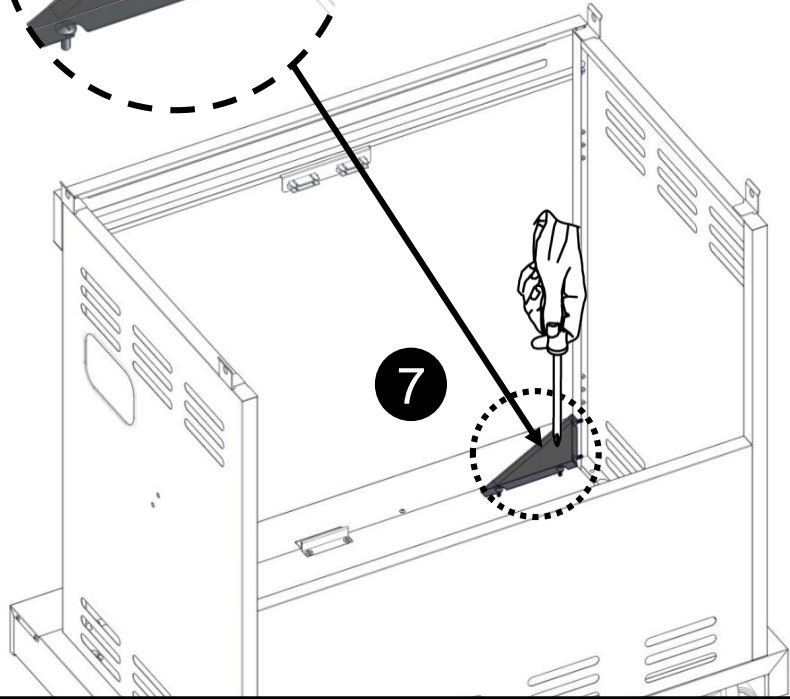

Tornillo de cabeza  
ovalada 5/32-32x3/8"

Vis cruciforme  
5/32-32x3/8"

Flat Head Screw  
5/32-32x3/8"

Tornillo de cabeza  
plana 5/32-32x3/8"

vis à tête plate  
5/32-32x3/8"

3

4

7