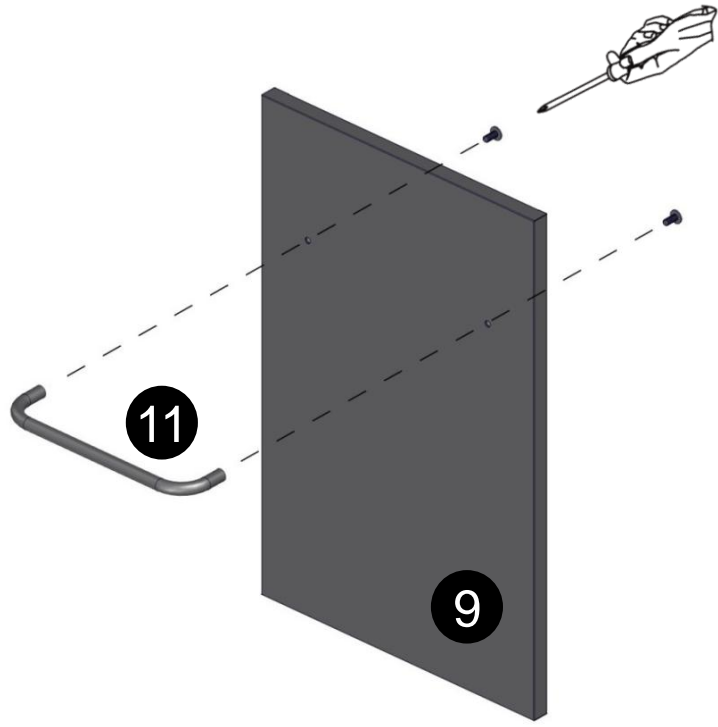

Tornillo de cabeza  
ovalada 5/32-32x3/8"

Vis cruciforme  
5/32-32x3/8"

Flat Head Screw  
5/32-32x3/8"

Tornillo de cabeza  
plana 5/32-32x3/8"

vis à tête plate  
5/32-32x3/8"

3

4

7

8

9

1

10

11

12

13

9