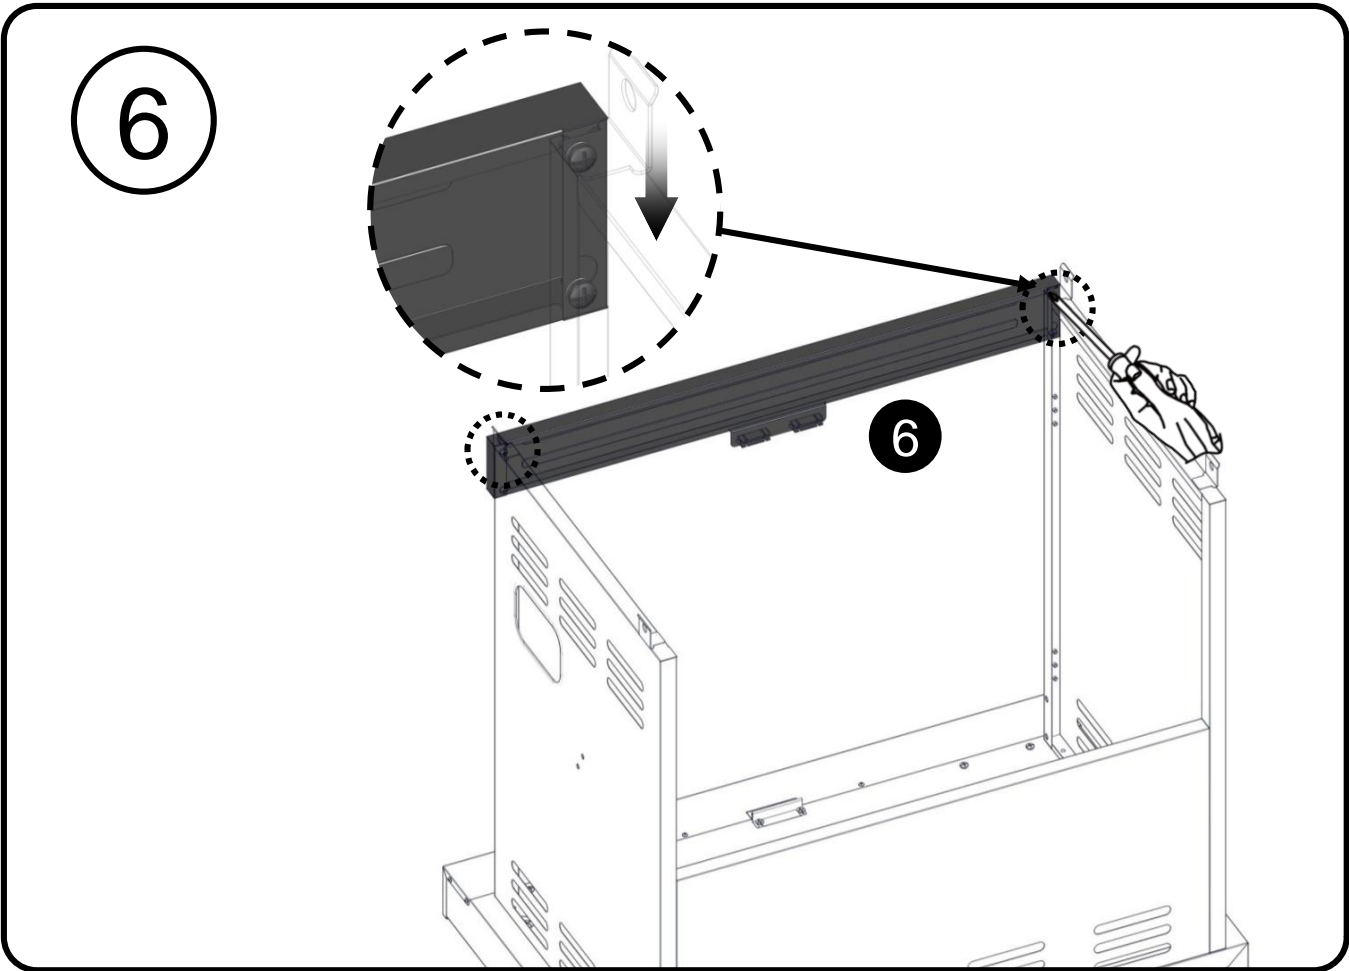

Tornillo de cabeza  
ovalada 5/32-32x3/8"

Vis cruciforme  
5/32-32x3/8"

Flat Head Screw  
5/32-32x3/8"

Tornillo de cabeza  
plana 5/32-32x3/8"

vis à tête plate  
5/32-32x3/8"

3

4

7