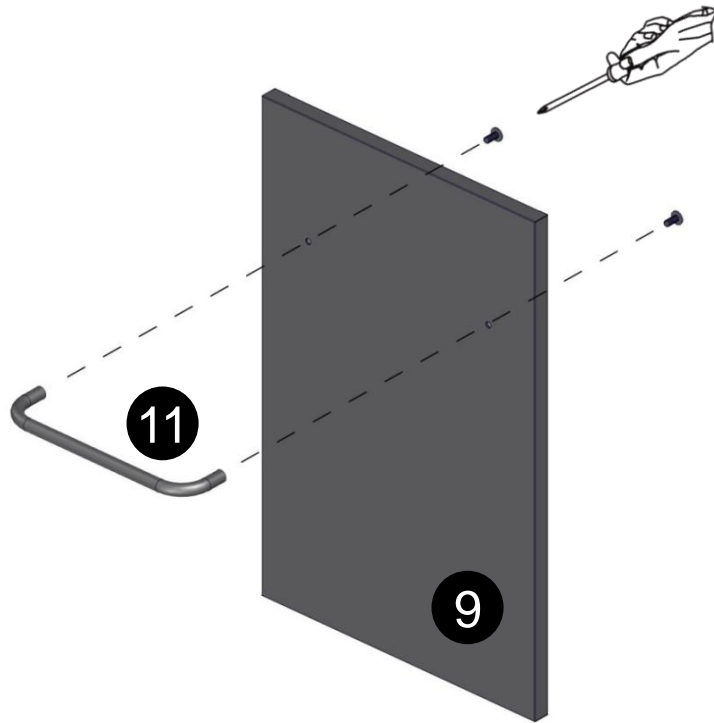

Tornillo de cabeza ovalada 1/4-20x5/8"

Vis cruciforme
1/4-20x5/8"

Truss Head Screw
5/32-32x3/8"

Tornillo de cabeza ovalada 5/32-32x3/8"

Vis cruciforme
5/32-32x3/8"

Flat Head Screw
5/32-32x3/8"

Tornillo de cabeza plana 5/32-32x3/8"

vis à tête plate
5/32-32x3/8"

3

4

9

1

10

11

12