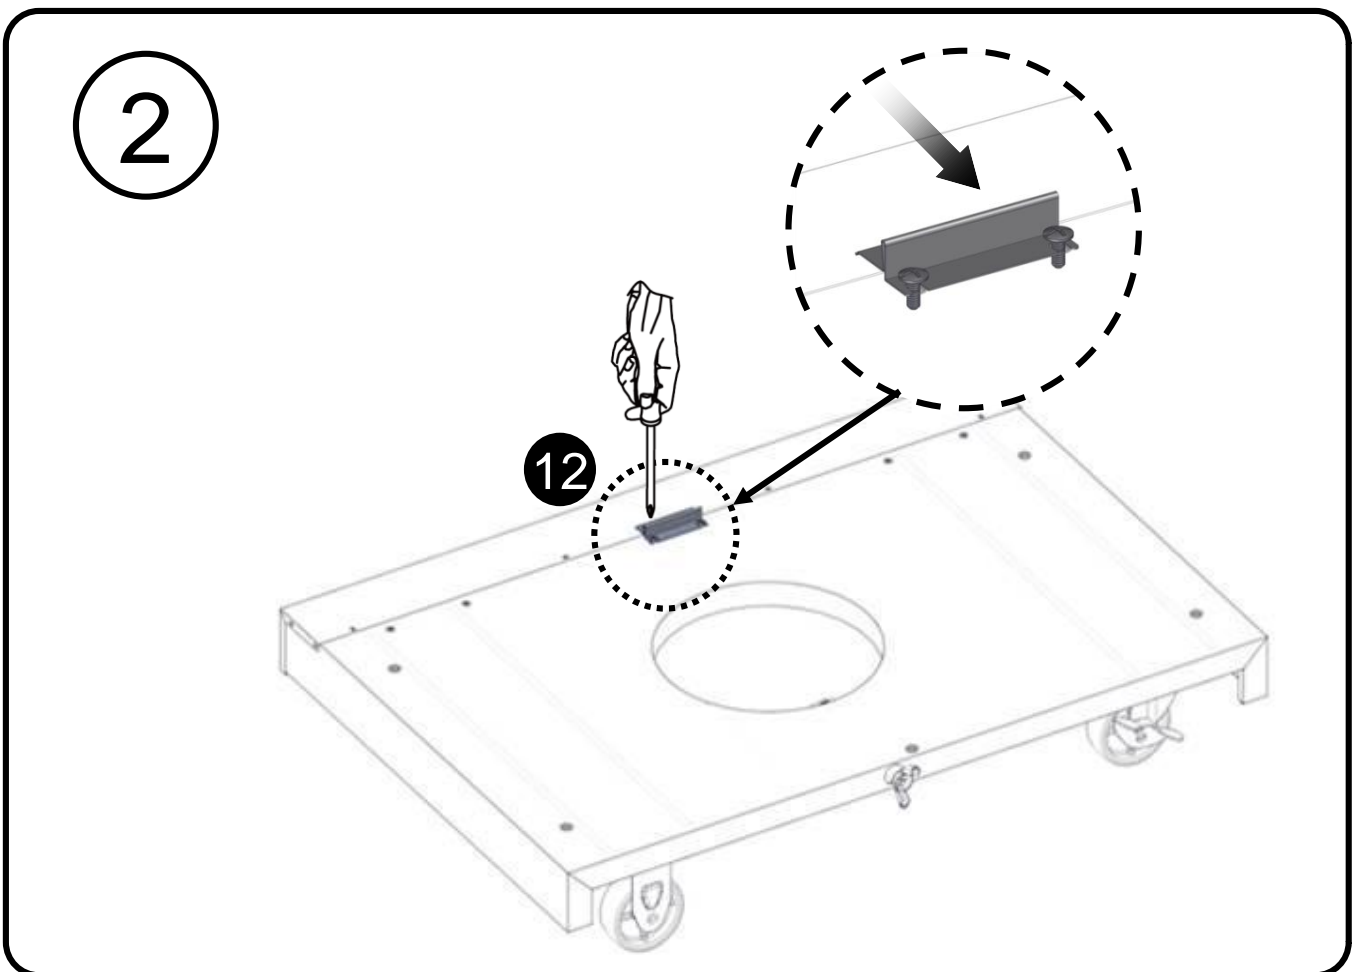

Tornillo de cabeza  
ovalada 5/32-32x3/8"

Vis cruciforme  
5/32-32x3/8"

Flat Head Screw  
5/32-32x3/8"

Tornillo de cabeza  
plana 5/32-32x3/8"

vis à tête plate  
5/32-32x3/8"

3

4

7