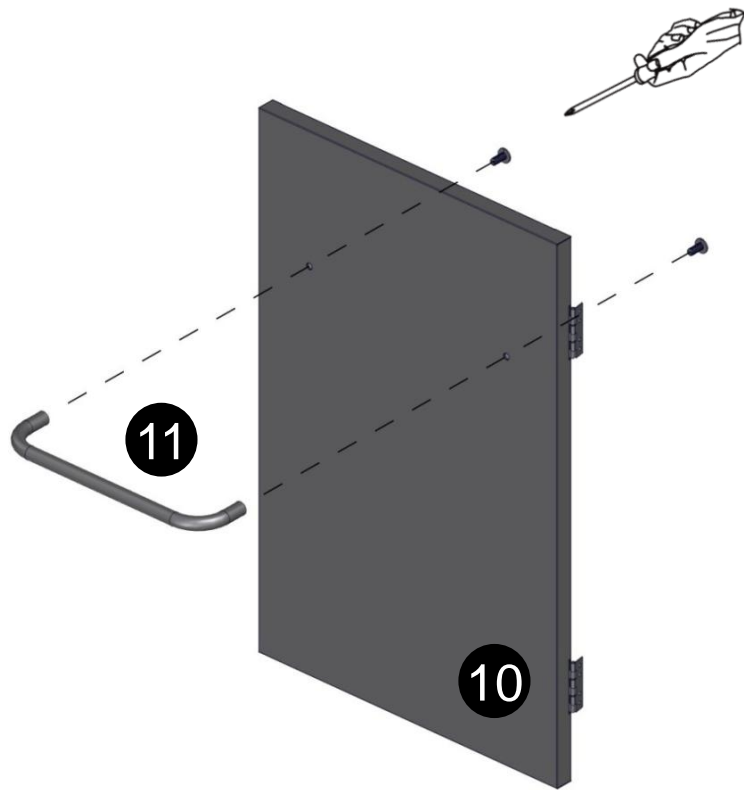

Tornillo de cabeza  
ovalada 5/32-32x3/8"

Vis cruciforme  
5/32-32x3/8"

Flat Head Screw  
5/32-32x3/8"

Tornillo de cabeza  
plana 5/32-32x3/8"

vis à tête plate  
5/32-32x3/8"

3

4

7

8

9

1

10

11

12

13

9