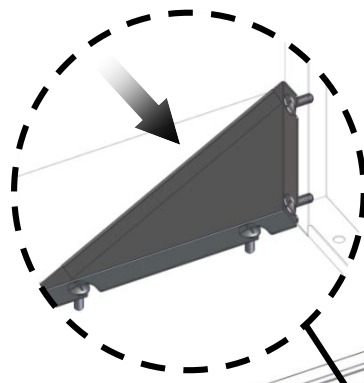

Tornillo de cabeza  
ovalada 5/32-32x3/8"

Vis cruciforme  
5/32-32x3/8"

Flat Head Screw  
5/32-32x3/8"

Tornillo de cabeza  
plana 5/32-32x3/8"

vis à tête plate  
5/32-32x3/8"

3

4

7