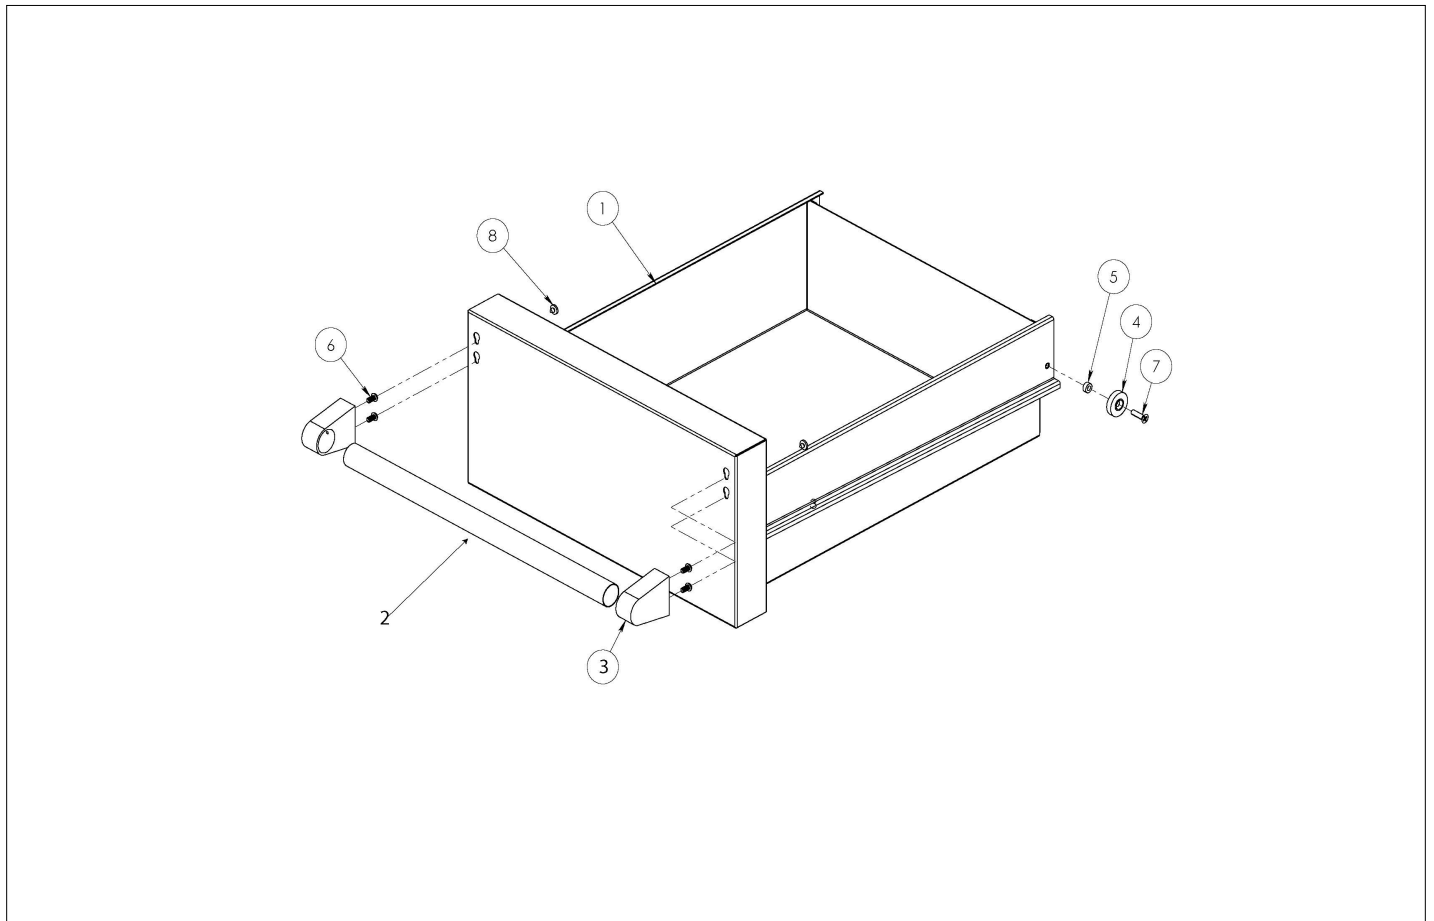

VQGFS5421 Upper Drawer

Item	Part No.	Name	Qty	Uom	NOTES
1	062434-000	TOP DRAWER, 42", WLDMT	1	EA	
2	062415-000	HANDLE	1	EA	
3	061914-000	END CAP FOR HOOD HANDLE	2	EA	
4	068650-000	BEARING	2	EA	
5	068651-000	SPACER	2	EA	
6	068753-000	SCREW, 1/4-20 X 1/2, BHS, SS	4	EA	
7	062405-000	Screw, 1/4-20 x 1, FHP, SS	2	EA	
8	061837-000	HOOD BUMPER, .500 DIA	2	EA