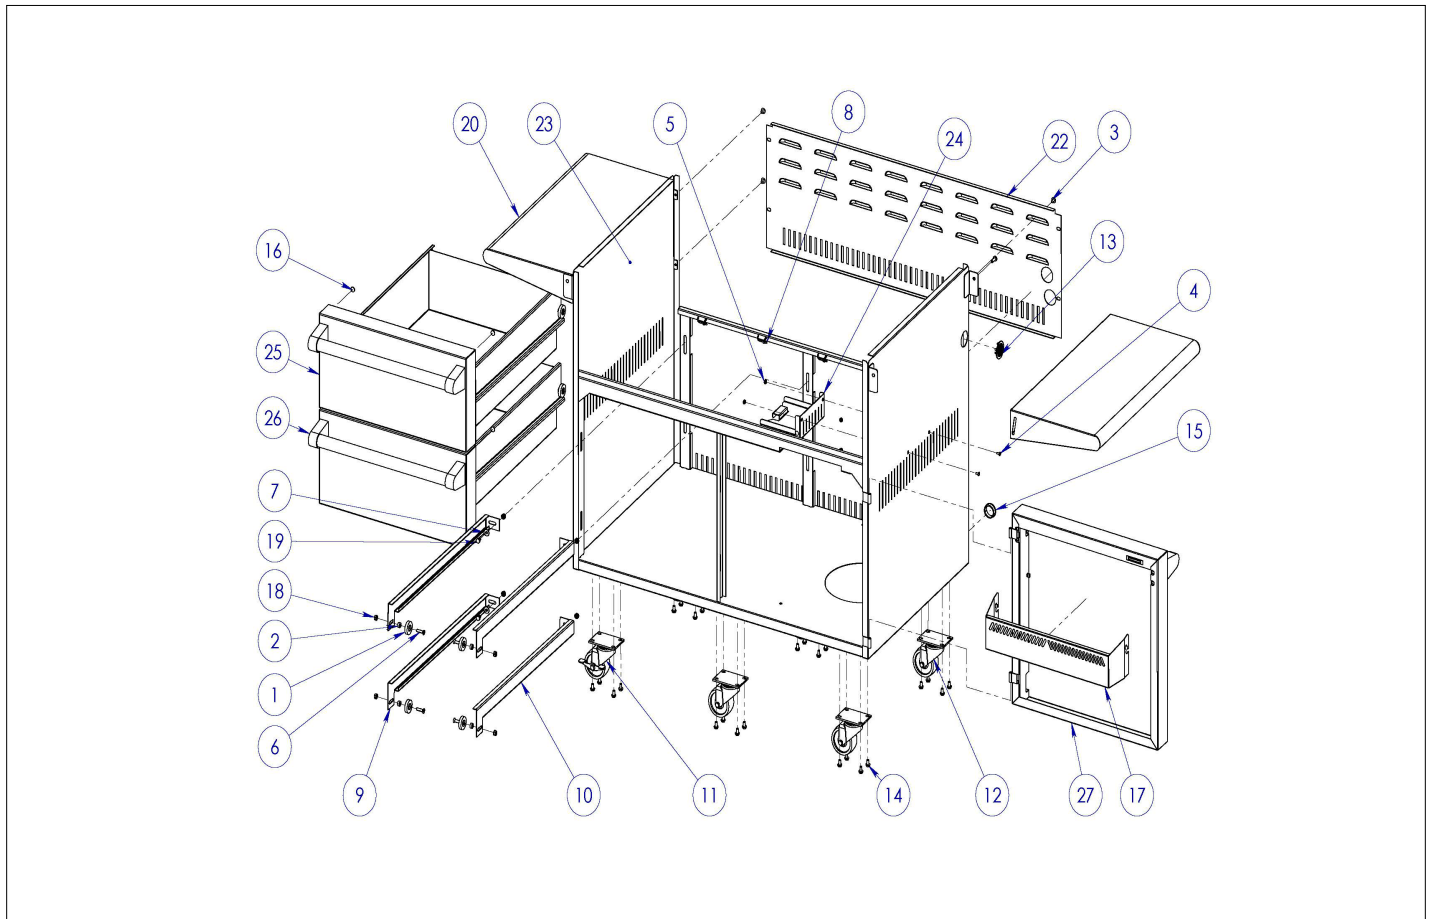

VQGFS5421 Grill Cart

Item	Part No.	Name	Qty	Uom	NOTES
1	068650-000	BEARING	4	EA	
2	068651-000	SPACER	4	EA	
3	061763-000	SCREW, 1/4-20 X 3/8 PH TRUSS HD, S/S	4	EA	
4	061765-000	SCREW #8-32 X 3/8 PH TRUSS HEAD S/S	6	EA	
5	061771-000	LOCK NUT, #8-32, S/S	6	EA	
6	062405-000	Screw, 1/4-20 x 1, FHP, SS	4	EA	
7	062406-000	Washer, 1/4, Flat, SS, 11/16 O.D.	4	EA	
8	068744-000	CABLE TIE, 8 IN, NYLON	4	EA	
9	062408-000	Large Drawer Slide, LH	2	EA	
10	062409-000	Large Drawer Slide, RH	2	EA	
11	062411-000	Caster, 3" w/Brake	2	EA	
12	062412-000	Caster, 3" w/o Brake	4	EA	
13	068745-000	CB ACCESS PLUG	1	EA	
14	068746-000	SCREW, 1/4-20 X 1/2, HWH, STEEL, ZINC, SERRATED	24	EA	
15	062418-000	Grommet, Plastic, 1" ID x 1-3/8" OD	1	EA	
16	062419-000	Rubber Bumper, 1/2" dia x 1/16	4	EA	
17	068749-000	BOTTLE HOLDER 42	1	EA	
18	068750-000	NUT, 1/4-20, LKN, STEEL, W/ESL	8	EA	
19	061808-000	BOLT, HEX HEAD, 1/4-20 X 3/8", S/S	4	EA	
20	062420-000	Side Shelf, 30/42/54	2	EA	
21	068751-000	SCREW, 1/4-20 X 3/4, PHP, SS	2	EA	
22	062431-000	Rear Access Panel, 42	1	EA	
23	068756-000	FRAME ASSY 42" CABINET	1	EA	
24	068757-000	TANK BRACKET ASSY	1	EA	
25	062450-000	Top Drawer, 42", Assembly	1	EA	
26	062451-000	Bottom Drawer 42"Assembly	1	EA	
27	062452-000	Door, Cart, 42", Assembly	1	EA