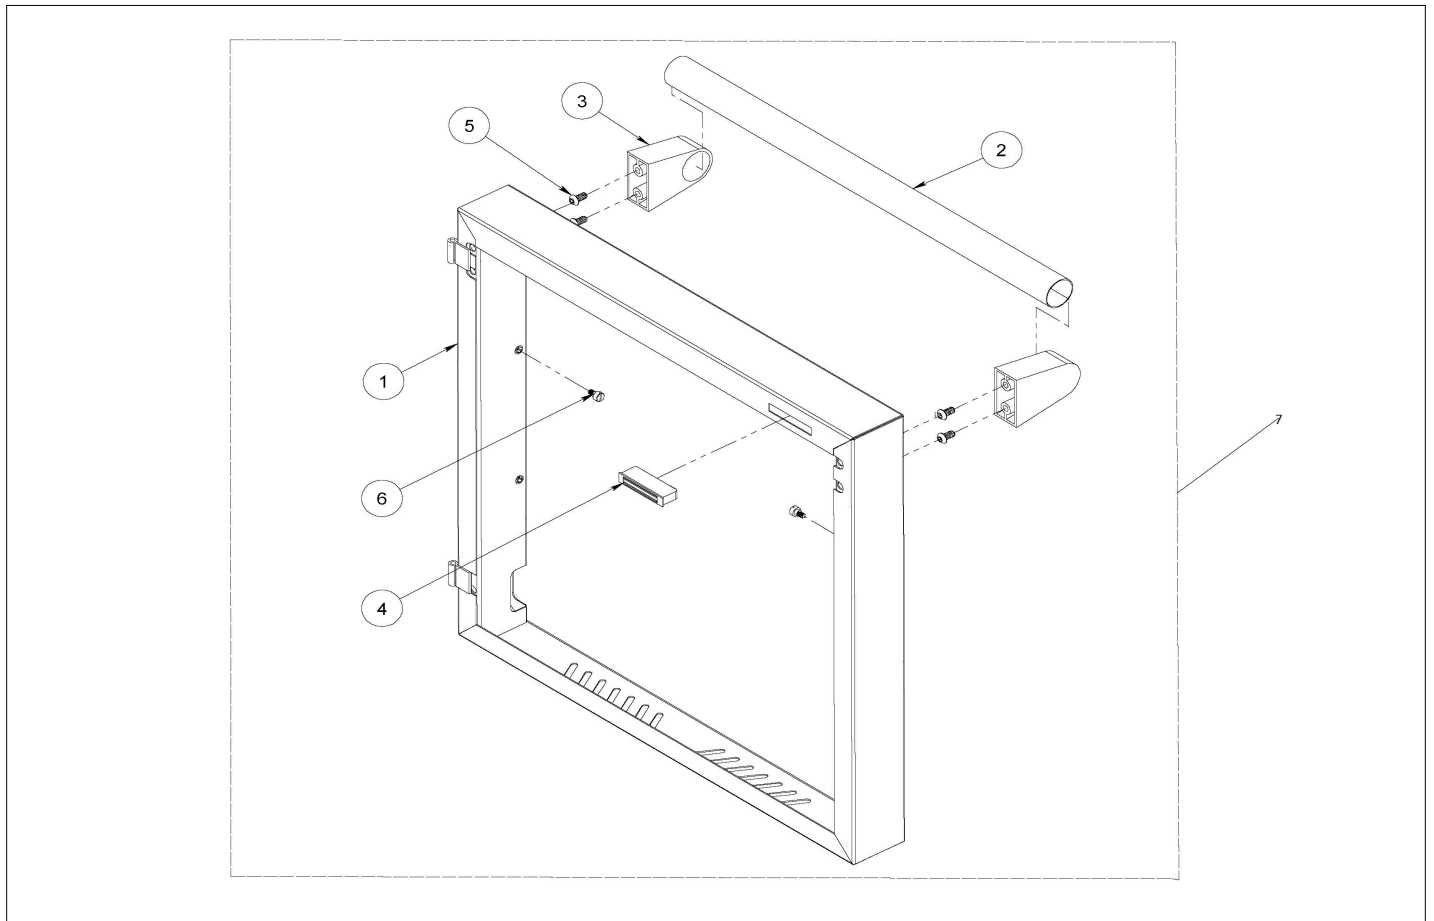

VQGFS5421 Grill Cart Door

Item	Part No.	Name	Qty	Uom	NOTES
1	062436-000	Door 42" Weldment	1	EA	
2	062415-000	HANDLE	1	EA	
3	026965-000	END CAP, ASM, DOOR HANDLE	2	EA	
4	062417-000	Magnet, Single, snap in .38"	1	EA	
5	068753-000	SCREW, 1/4-20 X 1/2, BHS, SS	4	EA	
6	068752-000	SCREW, SHLDR, #10-32 X 1/4, SLTD, SS, 1/4 DIA X 1/8	2	EA	
7	062452-000	Door, Cart, 42", Assembly	1	EA