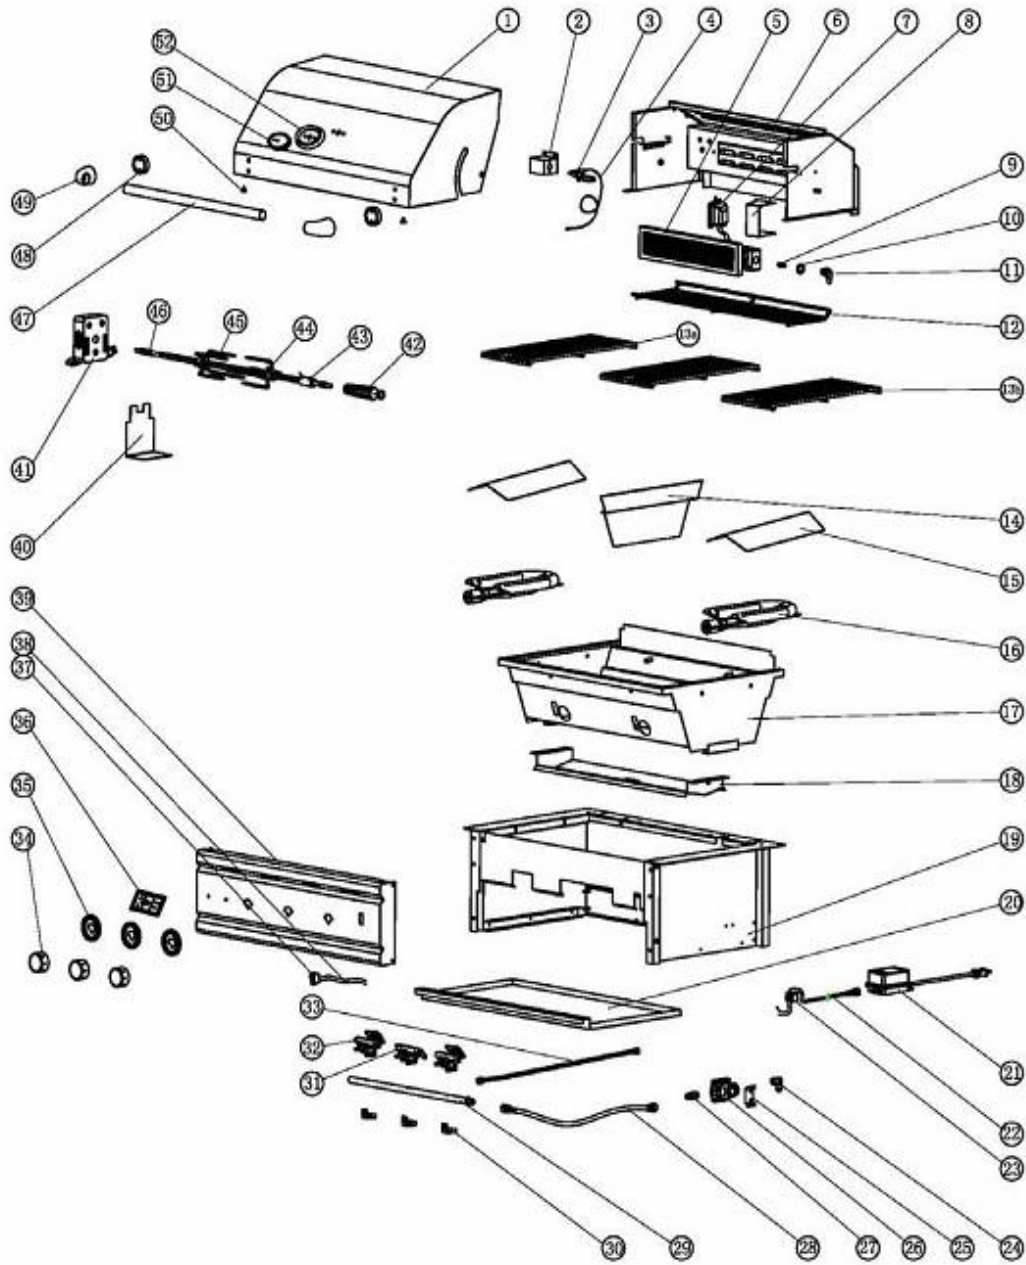

# RCS RON27A Owner's Manual

[Shop genuine replacement parts for RCS RON27A](#)

[Find Your RCS Grill Parts - Select From 10 Models](#)

----- Manual continues below -----

# RON27a/RON36a Parts List

ITEM	PART#	DESCRIPTION	QTY.	
			RON27a	RON36a
1	RON001	27"-TOP HOOD	1	
	RON002	36"-TOP HOOD		1
2	RON003	IGNITOR BRACKET-I.R.BURNER	1	1
3	RON004	IGNITOR-I.R.BURNER	1	1
4	RON005	27"-WIRE(1400mm) -I.R.BURNER	1	
	RON006	36"-WIRE(1600mm) -I.R.BURNER		1
5	RON007	27" -I.R.BURNER	1	
	RON008	36" -I.R.BURNER		1
6	RON009	27"-REAR HOOD	1	
	RON010	36"-REAR HOOD		1
7	RON011	LIGHT	1	1
8	RON012	LIGHT BOX	1	1
9	RON013	27"-ORIFICE(LP $\phi$ 1.0) -I.R.BURNER	1	
		27"-ORIFICE(NG $\phi$ 1.5) -I.R.BURNER	1	
	RON014	36"-ORIFICE(LP $\phi$ 1.05) -I.R.BURNER		1
		36"-ORIFICE(NG $\phi$ 1.6) -I.R.BURNER		1
10	RON015	ORIFICE ELBOW NUT	1	1
11	RON016	ORIFICE ELBOW	1	1
12	RON017	27"-WARMING RACK	1	
	RON018	36"-WARMING RACK		1
13a	RON019	TOP GRATE-SMALL	1	
13b	RON020	TOP GRATE-LARGE	2	4
14	RON021	BURNER SEPARATOR	1	1
15	RON022	"V" BURNER SHIELD	2	3
16	RON023	"U" BURNER	2	3
17	RON024	27 "-INNER BASIN	1	
	RON025	36 "-INNER BASIN		1
18	RON026	27 "-CRUMB TRAY	1	
	RON027	36 "-CRUMB TRAY		1
19	RON028	27 "-BASIN FRAME	1	
	RON029	36 "-BASIN FRAME		1
20	RON030	27 "-GREASE TRAY	1	
	RON031	36 "-GREASE TRAY		1
21	RON032	TRANSFORMER 20W	1	1
22	RON033	TRANSFORMER INLET CORD	1	1
23	RON034	TERMIINAL BLOCK	1	1
24	RON035	90 DEGREE FITTING	1	1
25	RON036	REGULATOU BRACKET	1	1
26	RON037	NG REGULATOR	1	1
27	RON038	NG FLARE FITTING	1	1
28	RON039	FLEX TUBE 500mm	1	1
29	RON040	27 "-MANIFOLD PIPE	1	
	RON041	36 "-MANIFOLD PIPE		1
30	RON042	VALVE LATCH	3	4