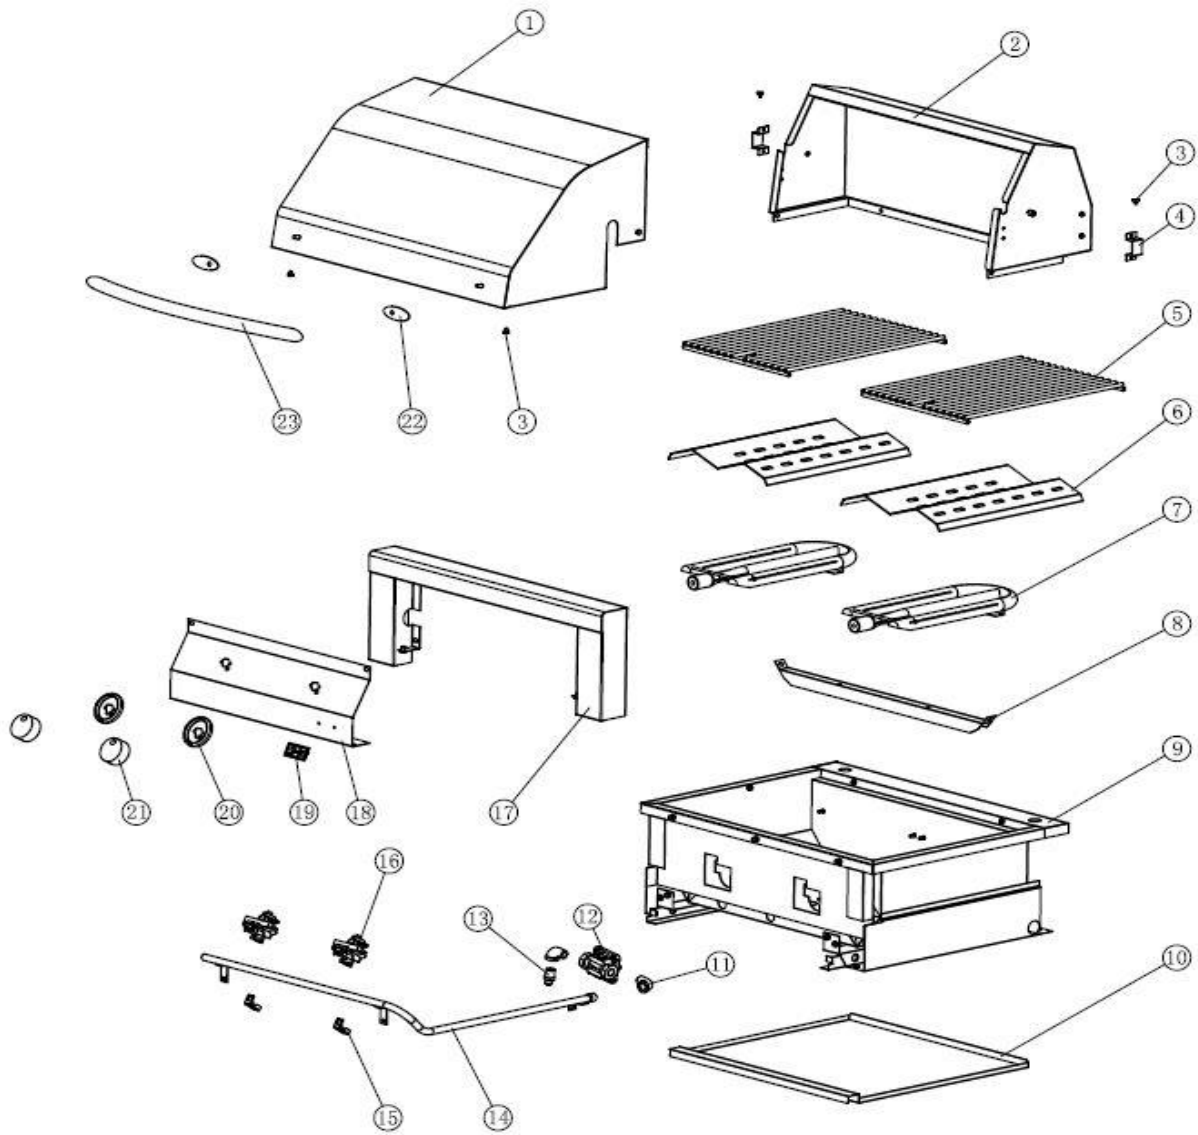

RMC28 Cutlass Pro/Com Enlarged View

RMC28 ProCom Parts List

Item	Item Number	Description	QTY.
1	RMC28001	RMC28 - Hood Assembly	1
2	RMC28002	RMC28 - Rear Hood Assembly	1
3	RMC28003	RMC28 - Hood Bumper	4
4	RMC28004	RMC28 - Spacing Board for Hood	2
5	RMC28005	RMC28 - SS Top Grate	2
6	RMC28006	RMC28 - V flame tamer	2
7	RMC28007	RMC28 - U-tube Burner	2
8	RMC28008	RMC28 - Bracket for Burners	1
9	RMC28009	RMC28 - Basin Assembly	1
10	RMC28010	RMC28 - Grease Tray Assembly	1
11	RMC28011	RMC28 - 1/2" Elbow Connection	1
12	RMC28012	RMC28 - Regulator RV48	1
13	RMC28013	RMC28 - Inlet Fitting	1
14	RMC28014	RMC28 - Manifold Assembly	1
15	RMC28015	RMC28 - Valve Latch	2
16	RMC28016	RMC28 - Main Burner Valve - NG	2
	RMC28017	RMC28 - Main Burner Valve - LP	2
17	RMC28018	RMC28 - Front Frame Assembly	1
18	RMC28019	RMC28 - Control Panel	1
19	RMC28020	RMC28 - Logo Plate	1
20	RMC28021	RMC28 - Knob Bezel	2
21	RMC28022	RMC28 - Knob	2
22	RMC28023	RMC28 - Nylon Washer	2
23	RMC28024	RMC28 - Hood handle	1