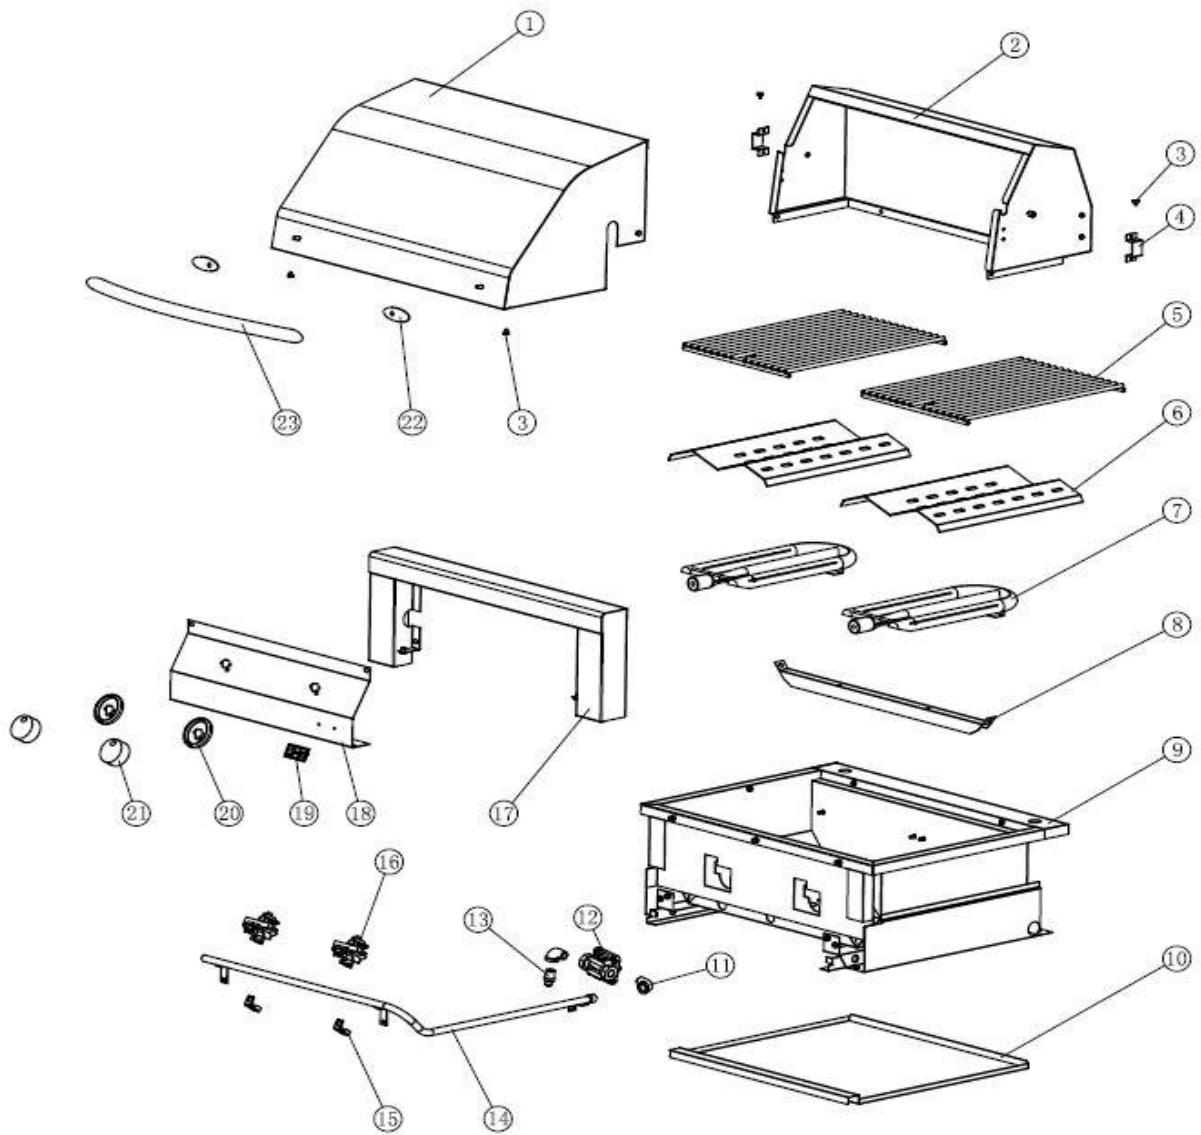

This Owner's Manual is provided and hosted by [Appliance Factory Parts](#).

RCS RMC28 Owner's Manual

[Shop genuine replacement parts for RCS RMC28](#)

[Find Your RCS Grill Parts - Select From 10 Models](#)

----- Manual continues below -----

RMC28 Cutlass Pro/Com Enlarged View

RMC28 ProCom Parts List

Item	Item Number	Description	QTY.
1	RMC28001	RMC28 - Hood Assembly	1
2	RMC28002	RMC28 - Rear Hood Assembly	1
3	RMC28003	RMC28 - Hood Bumper	4
4	RMC28004	RMC28 - Spacing Board for Hood	2
5	RMC28005	RMC28 - SS Top Grate	2
6	RMC28006	RMC28 - V flame tamer	2
7	RMC28007	RMC28 - U-tube Burner	2
8	RMC28008	RMC28 - Bracket for Burners	1
9	RMC28009	RMC28 - Basin Assembly	1
10	RMC28010	RMC28 - Grease Tray Assembly	1
11	RMC28011	RMC28 - 1/2" Elbow Connection	1
12	RMC28012	RMC28 - Regulator RV48	1
13	RMC28013	RMC28 - Inlet Fitting	1
14	RMC28014	RMC28 - Manifold Assembly	1
15	RMC28015	RMC28 - Valve Latch	2
16	RMC28016	RMC28 - Main Burner Valve - NG	2
	RMC28017	RMC28 - Main Burner Valve - LP	2
17	RMC28018	RMC28 - Front Frame Assembly	1
18	RMC28019	RMC28 - Control Panel	1
19	RMC28020	RMC28 - Logo Plate	1
20	RMC28021	RMC28 - Knob Bezel	2
21	RMC28022	RMC28 - Knob	2
22	RMC28023	RMC28 - Nylon Washer	2
23	RMC28024	RMC28 - Hood handle	1