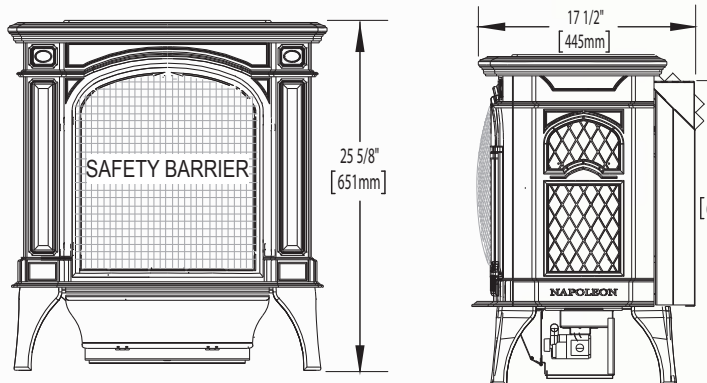

Bayfield™

Shown on pages 6 & 7

Model	BTU's (Input)		Venting	Height	Front Width	Depth	Glass Type	Viewing Area		Efficiencies			Blower Kit	Mobile Cert			
	Natural Gas	Propane						Actual	Actual	Actual	Height	Width			EnerGuide	AFUE	Steady State
GDS25	24,500	23,000	45°	25 5/8"	23 1/2"	17 1/2"	Ceramic	15"	18"	64.1%	64%	80%	Optional	Ye			

Certified under Canadian and American National Standards.

Figures may vary with individual conditions such as floor plan layout, insulation. Measurements to be used as a guide only. Consult your owner's manual for complete and up-to-date installation instructions.