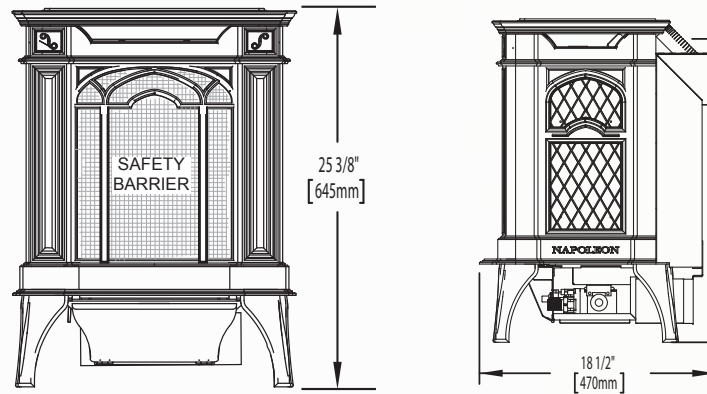

Outstanding

Fine details
Napoleon fi
with pride o

Safety Scree

Napoleon, I
developed s
pleasing de
ensure ultir
your family

Arlington™

Shown on pages 4 & 5

Model	BTU's (Input)		Venting	Height	Front Width	Depth	Glass Type	Viewing Area		Efficiencies			Blower Kit	Mobile Cert
	Natural Gas	Propane						Actual	Actual	Actual	Height	Width		
GDS20	20,000	20,000	45°	25 3/8"	19 1/4"	18 1/2"	Ceramic	13"	14"	60%	-	78%	Optional	Ye