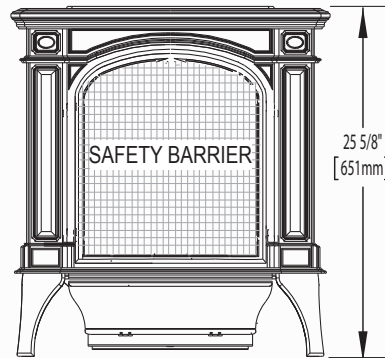

Bayfield™

Shown on pages 6 & 7

Model	BTU's (Input)		Venting	Height	Front Width	Depth	Glass Type	Viewing Area		Efficiencies			Blower Kit	Mobile Cert
	Natural Gas	Propane						Actual	Actual	EnerGuide	AFUE	Steady State		
GDS25	24,500	23,000	45°	25 5/8"	23 1/2"	17 1/2"	Ceramic	15"	18"	64.1%	64%	80%	Optional	Ye

Certified under Canadian and American National Standards.

Figures may vary with individual conditions such as floor plan layout, insulation. Measurements to be used as a guide only. Consult your owner's manual for complete and up-to-date installation instructions.