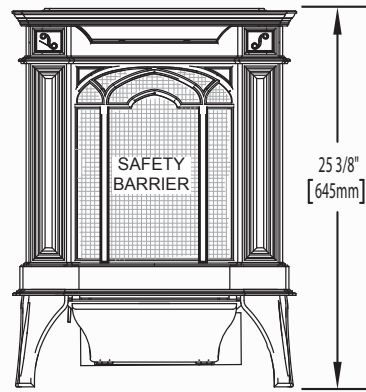

Outstanding

Fine details
Napoleon fi
with pride o

Safety Scree

Napoleon, I
developed s
pleasing de
ensure ultir
your family

Arlington™

Shown on pages 4 & 5

Model	BTU's (Input)		Venting	Height	Front Width	Depth	Glass Type	Viewing Area		Efficiencies			Blower Kit	Mobile Cert
	Natural Gas	Propane						Actual	Actual	EnerGuide	AFUE	Steady State		
GDS20	20,000	20,000	45°	25 3/8"	19 1/4"	18 1/2"	Ceramic	13"	14"	60%	-	78%	Optional	Ye