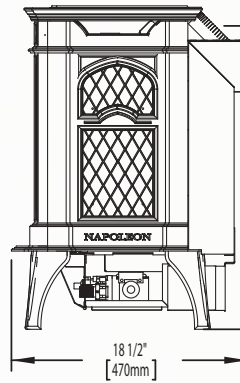

Outstanding

Fine details
Napoleon fi
with pride o

Safety Scree

Napoleon, I
developed s
pleasing de
ensure ultir
your family

Arlington™

Shown on pages 4 & 5

Model	BTU's (Input)		Venting	Height	Front Width	Depth	Glass Type	Viewing Area		Efficiencies			Blower Kit	Mobile Cert
	Natural Gas	Propane						Actual	Actual	EnerGuide	AFUE	Steady State		
GDS20	20,000	20,000	45°	25 3/8"	19 1/4"	18 1/2"	Ceramic	13"	14"	60%	-	78%	Optional	Ye