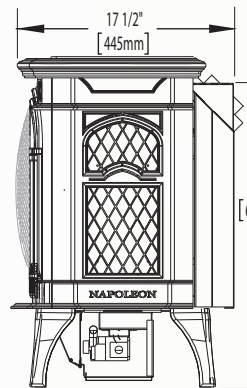

Bayfield™

Shown on pages 6 & 7

Model	BTU's (Input)		Venting	Height	Front Width	Depth	Glass Type	Viewing Area		Efficiencies			Blower Kit	Mobile Cert
	Natural Gas	Propane						Actual	Actual	EnerGuide	AFUE	Steady State		
GDS25	24,500	23,000	45°	25 5/8"	23 1/2"	17 1/2"	Ceramic	15"	18"	64.1%	64%	80%	Optional	Ye

Certified under Canadian and American National Standards.

Figures may vary with individual conditions such as floor plan layout, insulation. Measurements to be used as a guide only. Consult your owner's manual for complete and up-to-date installation instructions.