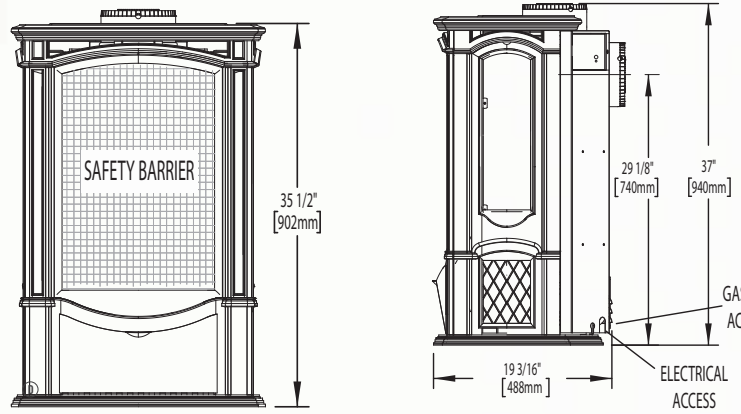

Castlemore™

Shown on pages 8 & 9

Model	BTU's (Input)		Venting	Height	Front Width	Depth	Glass Type	Viewing Area		Efficiencies			Blower Kit	Mobile Certified
	Natural Gas	Propane		Actual	Actual	Actual		Height	Width	EnerGuide	AFUE	Steady State		
GDS26-1	25,000	25,000	Top or Rear	35 1/2"	23 5/8"	19 3/16"	Ceramic	24"	16 5/8"	61.3%	-	82%	Optional	Yes

Certified under Canadian and American National Standards. This product has a design registration. Wolf Steel Ltd.

Haliburton™

Shown on pages 10 & 11