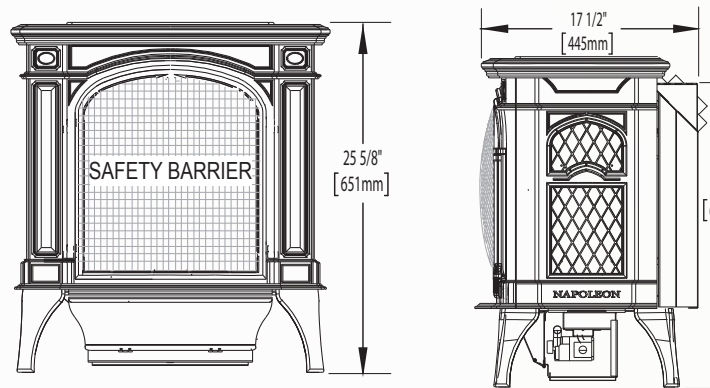

Bayfield™

Shown on pages 6 & 7

Model	BTU's (Input)		Venting	Height	Front Width	Depth	Glass Type	Viewing Area		Efficiencies			Blower Kit	Mobile Cert
	Natural Gas	Propane		Actual	Actual	Actual		Height	Width	EnerGuide	AFUE	Steady State		
GDS25	24,500	23,000	45°	25 5/8"	23 1/2"	17 1/2"	Ceramic	15"	18"	64.1%	64%	80%	Optional	Ye

Certified under Canadian and American National Standards.

Figures may vary with individual conditions such as floor plan layout, insulation. Measurements to be used as a guide only. Consult your owner's manual for complete and up-to-date installation instructions.