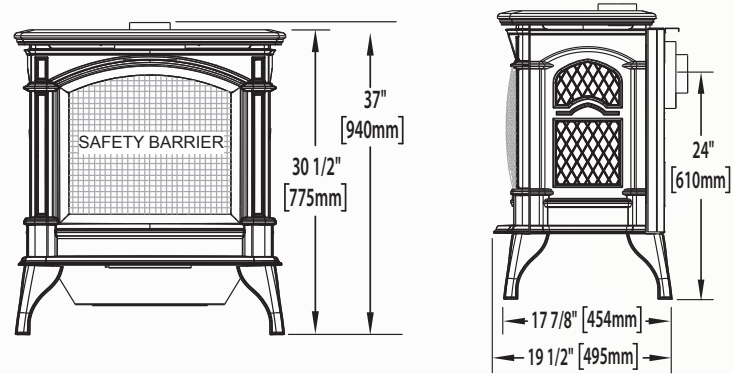

Knightsbridge™

Shown on pages 14 & 15

Model	BTU's (Input)		Venting	Height	Front Width	Depth	Glass Type	Viewing Area		Efficiencies			Blower Kit	Mobile Certi
	Natural Gas	Propane						Actual	Width	EnerGuide	AFUE	Steady State		
GDS60	35,000	31,500	Top or Rear	30 1/2"	27"	19 1/2"	Ceramic	18 3/4"	21"	63.1%	64%	78%	Optional	Ye

Certified under Canadian and American National Standards.

Figures may vary with individual conditions such as floor plan layout, insulation. Measurements to be used as a guide only. Consult your owner's manual for complete and up-to-date installation instructions.