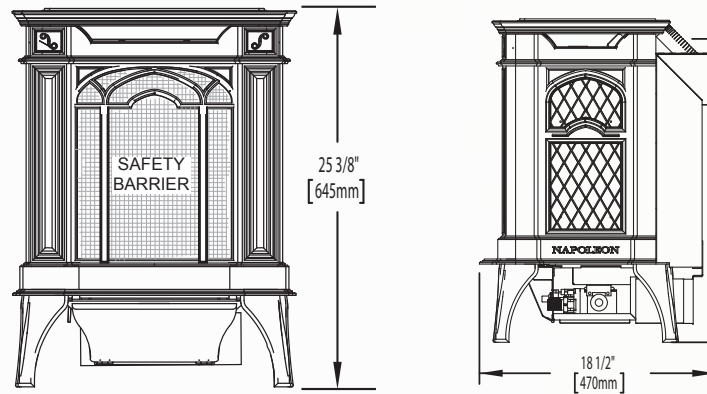

Outstanding

Fine details
Napoleon fi
with pride o

Safety Scree

Napoleon, I
developed s
pleasing de
ensure ultir
your family

Arlington™

Shown on pages 4 & 5

| Model | BTU's (Input) | | Venting | Height | Front Width | Depth | Glass Type | Viewing Area | | Efficiencies | | | Blower Kit | Mobile Cert |
|-------|---------------|---------|---------|---------|-------------|---------|------------|--------------|-------|--------------|------|--------------|------------|-------------|
| | Natural Gas | Propane | | Actual | Actual | Actual | | Height | Width | EnerGuide | AFUE | Steady State | | |
| GDS20 | 20,000 | 20,000 | 45° | 25 3/8" | 19 1/4" | 18 1/2" | Ceramic | 13" | 14" | 60% | - | 78% | Optional | Ye |