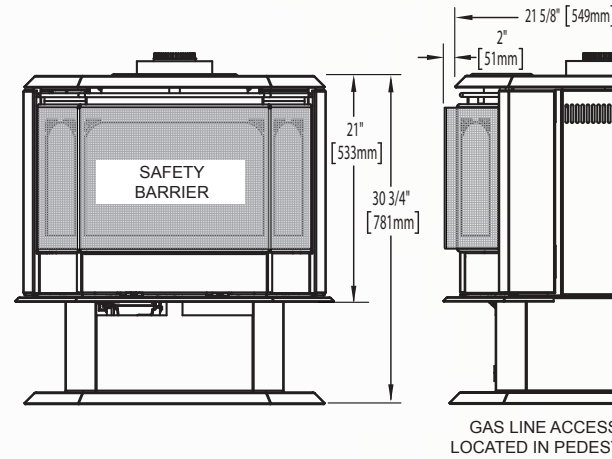

Havelock™

Shown on pages 12 & 13

Model	BTU's (Input)		Venting	Height	Front Width	Depth	Glass Type	Viewing Area		Efficiencies			Blower	Mobile Certi
	Natural Gas	Propane						Actual	Width	EnerGuide	AFUE	Steady State		
GDS50	44,000	40,000	Top	30 3/4"	28 3/4"	21 5/8"	Ceramic	13 7/8"	25 3/4"	70%	67%	84%	Standard	Ye

Certified under Canadian and American National Standards.