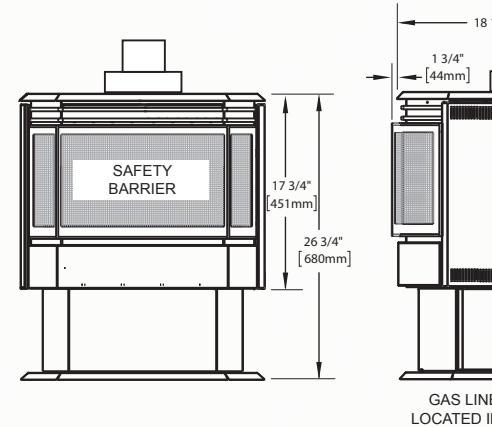

Model	BTU's (Input)		Venting	Height	Front Width	Depth	Glass Type	Viewing Area		Efficiencies			Blower	Mobile Certified
	Natural Gas	Propane		Actual	Actual	Actual		Height	Width	EnerGuide	AFUE	Steady State		
GDS28	30,000	26,000	Top	26 3/4"	22 1/2"	18 1/2"	Ceramic	12 3/8"	21"	69.5%	65%	85%	Standard	Yes

Certified under Canadian and American National Standards.

Figures may vary with individual conditions such as floor plan layout, insulation value/heat loss of the house and geographical location. Measurements to be used as a guide only. Consult your owner's manual for complete and up-to-date installation instructions and proper clearances to combustible materials.