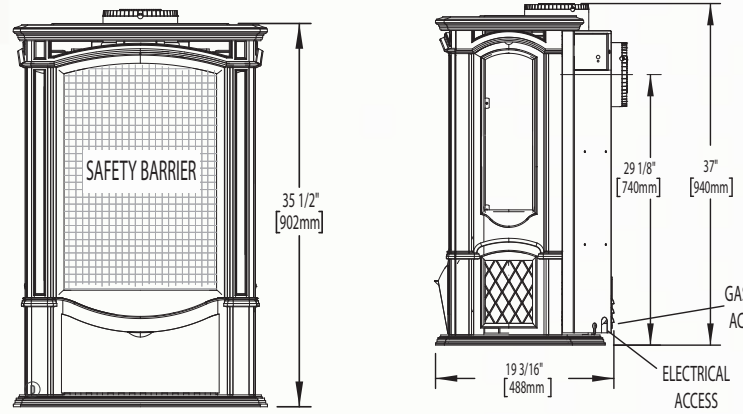

Castlemore™

Shown on pages 8 & 9

Model	BTU's (Input)		Venting	Height	Front Width	Depth	Glass Type	Viewing Area		Efficiencies			Blower Kit	Mobile Certified
	Natural Gas	Propane		Actual	Actual	Actual		Height	Width	EnerGuide	AFUE	Steady State		
GDS26-1	25,000	25,000	Top or Rear	35 1/2"	23 5/8"	19 3/16"	Ceramic	24"	16 5/8"	61.3%	-	82%	Optional	Yes

Certified under Canadian and American National Standards. This product has a design registration. Wolf Steel Ltd.

Haliburton™

Shown on pages 10 & 11