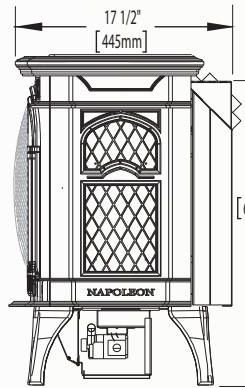

Bayfield™

Shown on pages 6 & 7

Model	BTU's (Input)		Venting	Height	Front Width	Depth	Glass Type	Viewing Area		Efficiencies			Blower Kit	Mobile Cert
	Natural Gas	Propane						Actual	Actual	EnerGuide	AFUE	Steady State		
GDS25	24,500	23,000	45°	25 5/8"	23 1/2"	17 1/2"	Ceramic	15"	18"	64.1%	64%	80%	Optional	Ye

Certified under Canadian and American National Standards.

Figures may vary with individual conditions such as floor plan layout, insulation. Measurements to be used as a guide only. Consult your owner's manual for complete and up-to-date installation instructions.