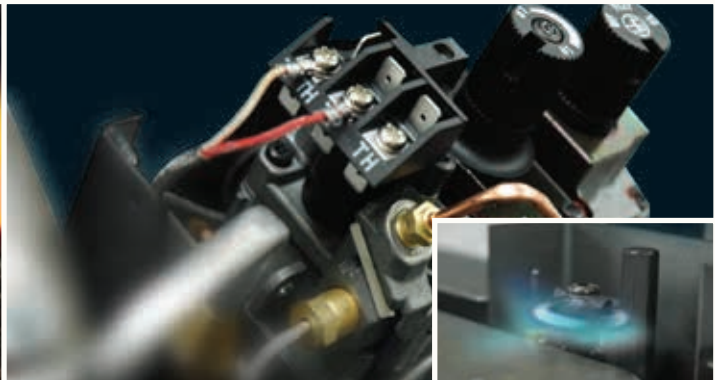

Napoleon's sophisticated burner system offers superior flame technology. Strategically placed burner ports create the most realistic YELLOW DANCING FLAMES® in the industry.

Finely Tuned Precision Valves