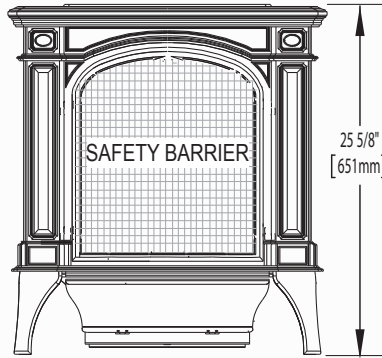

Bayfield™

Shown on pages 6 & 7

Model	BTU's (Input)		Venting	Height	Front Width	Depth	Glass Type	Viewing Area		Efficiencies			Blower Kit	Mobile Cert
	Natural Gas	Propane						Actual	Actual	EnerGuide	AFUE	Steady State		
GDS25	24,500	23,000	45°	25 5/8"	23 1/2"	17 1/2"	Ceramic	15"	18"	64.1%	64%	80%	Optional	Ye

Certified under Canadian and American National Standards.

Figures may vary with individual conditions such as floor plan layout, insulation. Measurements to be used as a guide only. Consult your owner's manual for complete and up-to-date installation instructions.