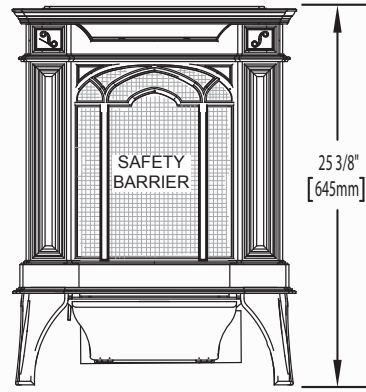

Outstanding

Fine details
Napoleon fi
with pride o

Safety Scree

Napoleon, I
developed s
pleasing de
ensure ultir
your family

Arlington™

Shown on pages 4 & 5

Model	BTU's (Input)		Venting	Height	Front Width	Depth	Glass Type	Viewing Area		Efficiencies			Blower Kit	Mobile Cert
	Natural Gas	Propane						Actual	Actual	EnerGuide	AFUE	Steady State		
GDS20	20,000	20,000	45°	25 3/8"	19 1/4"	18 1/2"	Ceramic	13"	14"	60%	-	78%	Optional	Ye