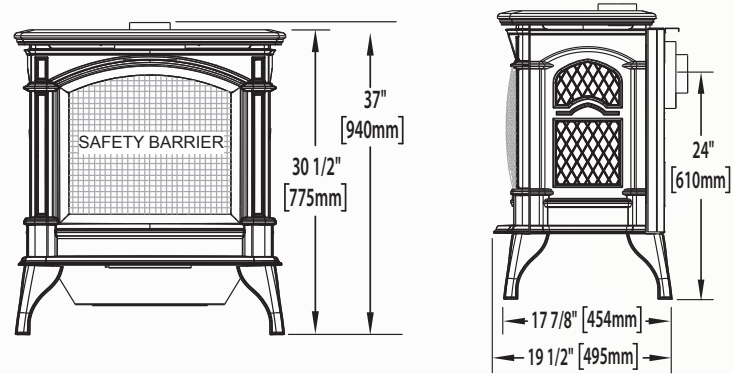

Knightsbridge™

Shown on pages 14 & 15

Model	BTU's (Input)		Venting	Height	Front Width	Depth	Glass Type	Viewing Area		Efficiencies			Blower Kit	Mobile Certi			
	Natural Gas	Propane						Actual	Actual	Actual	Height	Width			EnerGuide	AFUE	Steady State
GDS60	35,000	31,500	Top or Rear	30 1/2"	27"	19 1/2"	Ceramic	18 3/4"	21"	63.1%	64%	78%	Optional	Ye			

Certified under Canadian and American National Standards.

Figures may vary with individual conditions such as floor plan layout, insulation. Measurements to be used as a guide only. Consult your owner's manual for complete and up-to-date installation instructions.