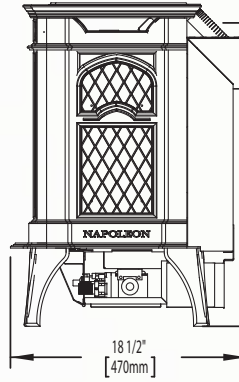

Outstanding

Fine details
Napoleon fi
with pride o

Safety Scree

Napoleon, I
developed s
pleasing de
ensure ultir
your family

Arlington™

Shown on pages 4 & 5

Model	BTU's (Input)		Venting	Height	Front Width	Depth	Glass Type	Viewing Area		Efficiencies			Blower Kit	Mobile Cert
	Natural Gas	Propane						Actual	Actual	EnerGuide	AFUE	Steady State		
GDS20	20,000	20,000	45°	25 3/8"	19 1/4"	18 1/2"	Ceramic	13"	14"	60%	-	78%	Optional	Ye