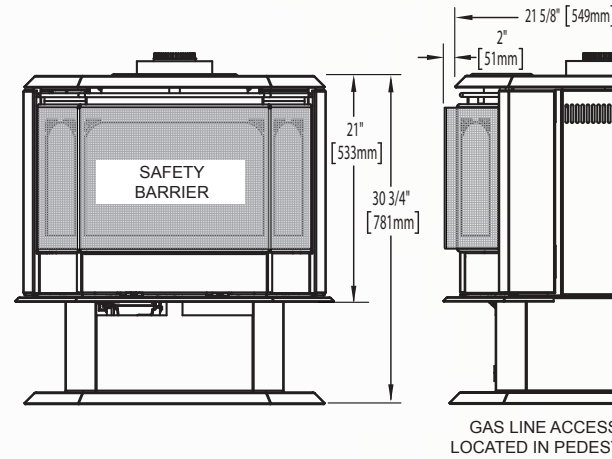

Havelock™

Shown on pages 12 & 13

Model	BTU's (Input)		Venting	Height	Front Width	Depth	Glass Type	Viewing Area		Efficiencies			Blower	Mobile Certi			
	Natural Gas	Propane						Actual	Actual	Actual	Height	Width			EnerGuide	AFUE	Steady State
GDS50	44,000	40,000	Top	30 3/4"	28 3/4"	21 5/8"	Ceramic	13 7/8"	25 3/4"	70%	67%	84%	Standard	Ye			

Certified under Canadian and American National Standards.