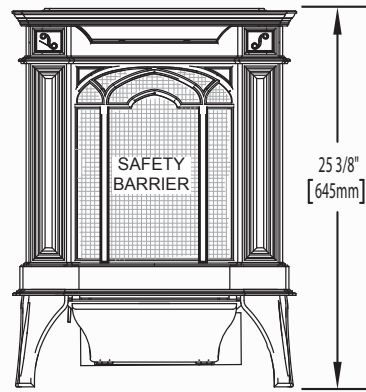

Outstanding

Fine details
Napoleon fi
with pride o

Safety Scree

Napoleon, I
developed s
pleasing de
ensure ultir
your family

Arlington™

Shown on pages 4 & 5

Model	BTU's (Input)		Venting	Height	Front Width	Depth	Glass Type	Viewing Area		Efficiencies			Blower Kit	Mobile Cert
	Natural Gas	Propane						Actual	Actual	Actual	Height	Width		
GDS20	20,000	20,000	45°	25 3/8"	19 1/4"	18 1/2"	Ceramic	13"	14"	60%	-	78%	Optional	Ye