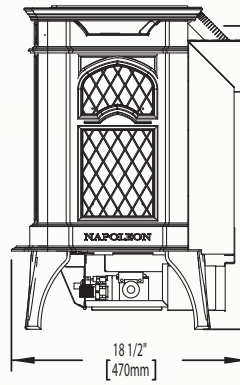

Outstanding

Fine details
Napoleon fi
with pride o

Safety Scree

Napoleon, I
developed s
pleasing de
ensure ultir
your family

Arlington™

Shown on pages 4 & 5

Model	BTU's (Input)		Venting	Height	Front Width	Depth	Glass Type	Viewing Area		Efficiencies			Blower Kit	Mobile Cert
	Natural Gas	Propane						Actual	Actual	Actual	Height	Width		
GDS20	20,000	20,000	45°	25 3/8"	19 1/4"	18 1/2"	Ceramic	13"	14"	60%	-	78%	Optional	Ye