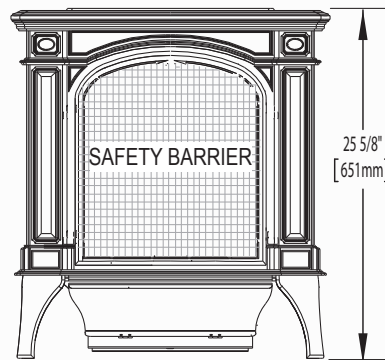

Bayfield™

Shown on pages 6 & 7

Model	BTU's (Input)		Venting	Height	Front Width	Depth	Glass Type	Viewing Area		Efficiencies			Blower Kit	Mobile Cert			
	Natural Gas	Propane						Actual	Actual	Actual	Height	Width			EnerGuide	AFUE	Steady State
GDS25	24,500	23,000	45°	25 5/8"	23 1/2"	17 1/2"	Ceramic	15"	18"	64.1%	64%	80%	Optional	Ye			

Certified under Canadian and American National Standards.

Figures may vary with individual conditions such as floor plan layout, insulation. Measurements to be used as a guide only. Consult your owner's manual for complete and up-to-date installation instructions.