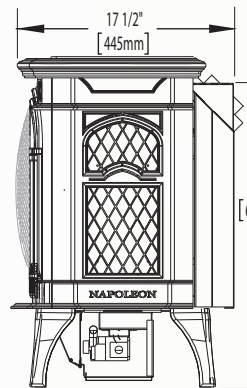

Bayfield™

Shown on pages 6 & 7

Model	BTU's (Input)		Venting	Height	Front Width	Depth	Glass Type	Viewing Area		Efficiencies			Blower Kit	Mobile Cert			
	Natural Gas	Propane						Actual	Actual	Actual	Height	Width			EnerGuide	AFUE	Steady State
GDS25	24,500	23,000	45°	25 5/8"	23 1/2"	17 1/2"	Ceramic	15"	18"	64.1%	64%	80%	Optional	Ye			

Certified under Canadian and American National Standards.

Figures may vary with individual conditions such as floor plan layout, insulation. Measurements to be used as a guide only. Consult your owner's manual for complete and up-to-date installation instructions.