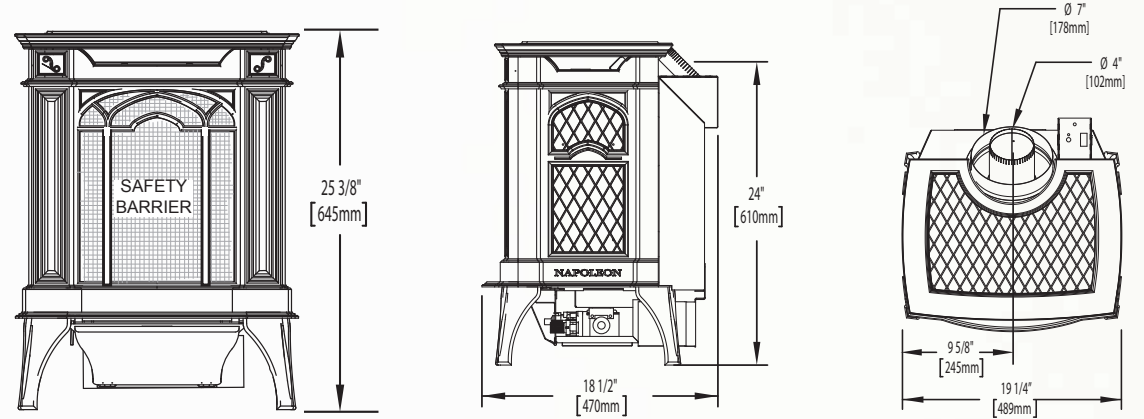

Arlington™

Shown on pages 4 & 5

Model	BTU's (Input)		Venting	Height	Front Width	Depth	Glass Type	Viewing Area		Efficiencies			Blower Kit	Mobile Home Certified	Electronic Ignition	Minimum Clearances to Combustibles		
	Natural Gas	Propane						Actual	Actual	Actual	Height	Width				EnerGuide	AFUE	Steady State
GDS20	20,000	20,000	45°	25 3/8"	19 1/4"	18 1/2"	Ceramic	13"	14"	60%	-	78%	Optional	Yes	No	2"	2"	4"