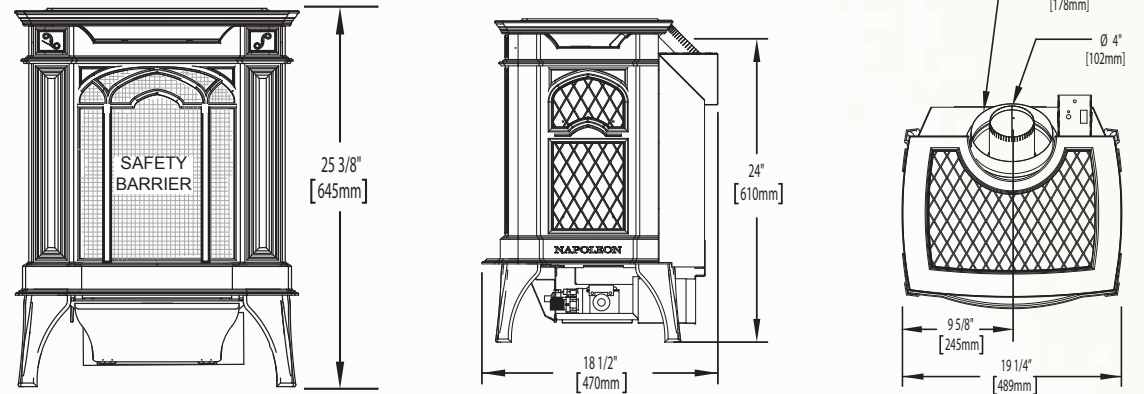

Arlington™

Shown on pages 4 & 5

Model	BTU's (Input)		Venting	Height	Front Width	Depth	Glass Type	Viewing Area		Efficiencies			Blower Kit	Mobile Home Certified	Electronic Ignition	Minimum Clearances to Combustibles		
	Natural Gas	Propane						Actual	Actual	Actual	Height	Width				EnerGuide	AFUE	Steady State
GDS20	20,000	20,000	45°	25 3/8"	19 1/4"	18 1/2"	Ceramic	13"	14"	60%	-	78%	Optional	Yes	No	2"	2"	4"