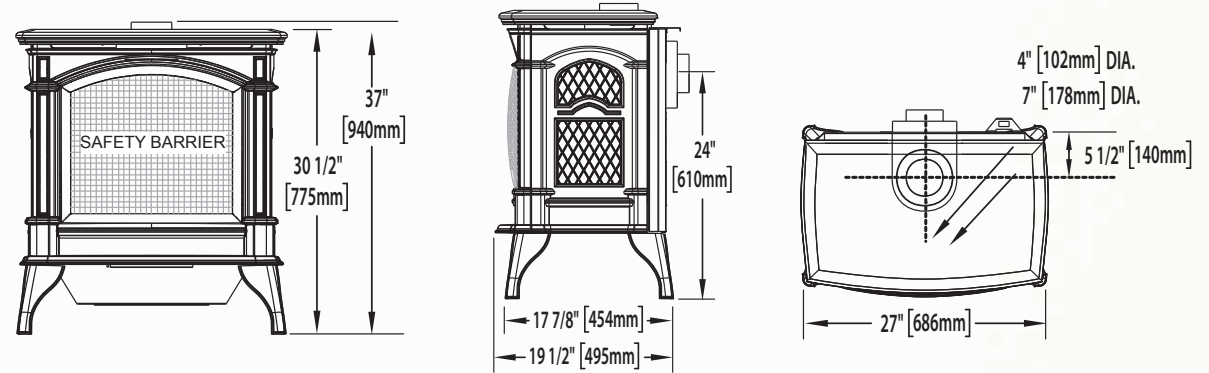

Knightsbridge™

Shown on pages 14 & 15

Model	BTU's (Input)		Venting	Height	Front Width	Depth	Glass Type	Viewing Area		Efficiencies			Blower Kit	Mobile Home Certified	Electronic Ignition	Minimum Clearances to Combustibles		
	Natural Gas	Propane		Actual	Actual	Actual		Height	Width	EnerGuide	AFUE	Steady State				Corner	Rear	Sides
GDS60	35,000	31,500	Top or Rear	30 1/2"	27"	19 1/2"	Ceramic	18 3/4"	21"	63.1%	64%	78%	Optional	Yes	Yes	2"	6"	6"

Certified under Canadian and American National Standards.

Figures may vary with individual conditions such as floor plan layout, insulation value/heat loss of the house and geographical location. Measurements to be used as a guide only. Consult your owner's manual for complete and up-to-date installation instructions and proper clearances to combustible materials.