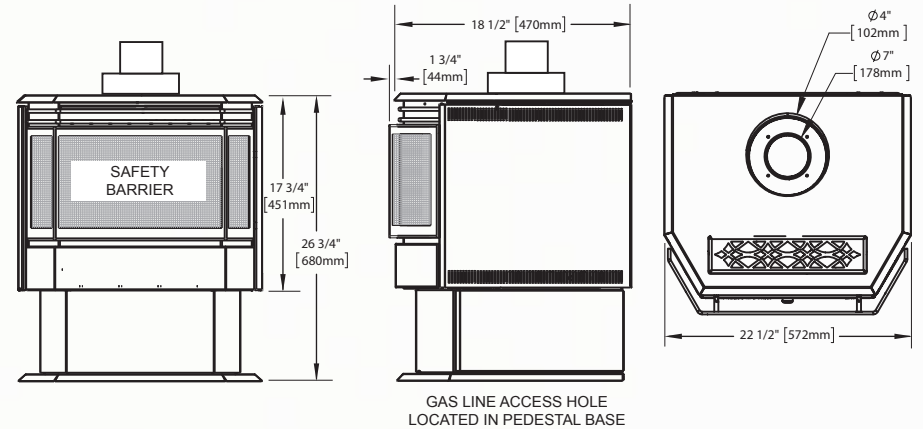

Model	BTU's (Input)		Venting	Height	Front Width	Depth	Glass Type	Viewing Area		Efficiencies			Blower	Mobile Home Certified	Electronic Ignition	Minimum Clearances to Combustibles		
	Natural Gas	Propane						Height	Width	EnerGuide	AFUE	Steady State				Corner	Rear	Sides
GDS28	30,000	26,000	Top	26 3/4"	22 1/2"	18 1/2"	Ceramic	12 3/8"	21"	69.5%	65%	85%	Standard	Yes	No	1"	2"	7"

Certified under Canadian and American National Standards.

Figures may vary with individual conditions such as floor plan layout, insulation value/heat loss of the house and geographical location. Measurements to be used as a guide only. Consult your owner's manual for complete and up-to-date installation instructions and proper clearances to combustible materials.