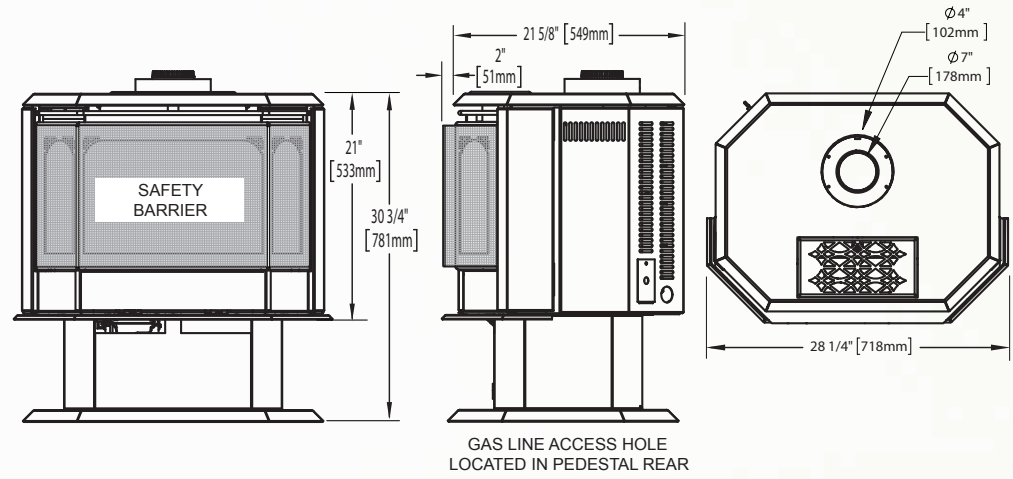

Havelock™

Shown on pages 12 & 13

Model	BTU's (Input)		Venting	Height	Front Width	Depth	Glass Type	Viewing Area		Efficiencies			Blower	Mobile Home Certified	Electronic Ignition	Minimum Clearances to Combustibles		
	Natural Gas	Propane		Actual	Actual	Actual		Height	Width	EnerGuide	AFUE	Steady State				Corner	Rear	Sides
GDS50	44,000	40,000	Top	30 3/4"	28 1/4"	21 5/8"	Ceramic	13 7/8"	25 3/4"	70%	67%	84%	Standard	Yes	No	1"	2"	7"

Certified under Canadian and American National Standards.