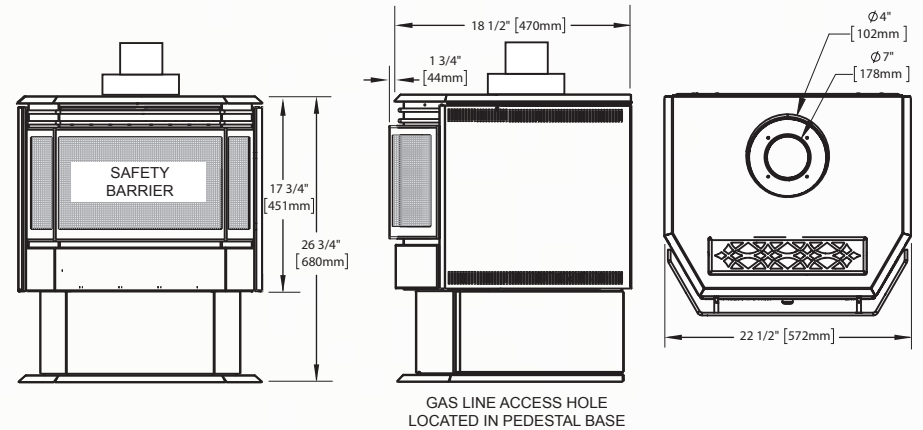

Model	BTU's (Input)		Venting	Height	Front Width	Depth	Glass Type	Viewing Area		Efficiencies			Blower	Mobile Home Certified	Electronic Ignition	Minimum Clearances to Combustibles		
	Natural Gas	Propane						Height	Width	EnerGuide	AFUE	Steady State				Corner	Rear	Sides
GDS28	30,000	26,000	Top	26 3/4"	22 1/2"	18 1/2"	Ceramic	12 3/8"	21"	69.5%	65%	85%	Standard	Yes	No	1"	2"	7"

Certified under Canadian and American National Standards.

Figures may vary with individual conditions such as floor plan layout, insulation value/heat loss of the house and geographical location. Measurements to be used as a guide only. Consult your owner's manual for complete and up-to-date installation instructions and proper clearances to combustible materials.