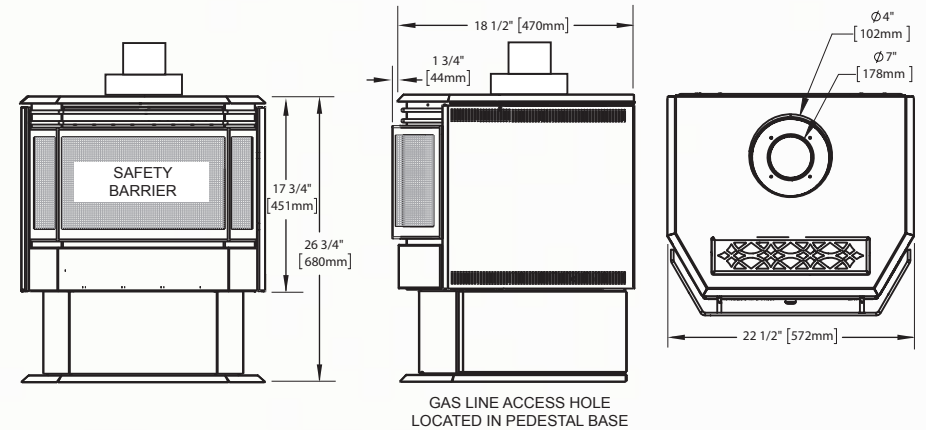

Certified under Canadian and American National Standards. This product has a design registration. Wolf Steel Ltd.

Haliburton™

Shown on pages 10 & 11

Model	BTU's (Input)		Venting	Height	Front Width	Depth	Glass Type	Viewing Area		Efficiencies			Blower	Mobile Home Certified	Electronic Ignition	Minimum Clearances to Combustibles		
	Natural Gas	Propane						Actual	Width	EnerGuide	AFUE	Steady State				Corner	Rear	Sides
GDS28	30,000	26,000	Top	26 3/4"	22 1/2"	18 1/2"	Ceramic	12 3/8"	21"	69.5%	65%	85%	Standard	Yes	No	1"	2"	7"