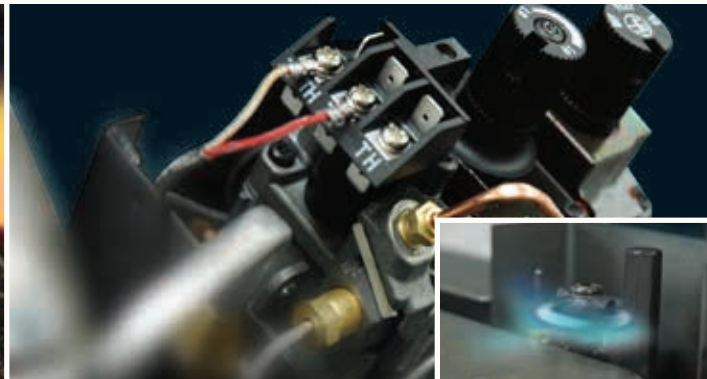

Advanced Burner Technology

Napoleon's sophisticated burner system offers superior flame technology. Strategically placed burner ports create the most realistic YELLOW DANCING FLAMES® in the industry.

Finely Tuned Precision Valves