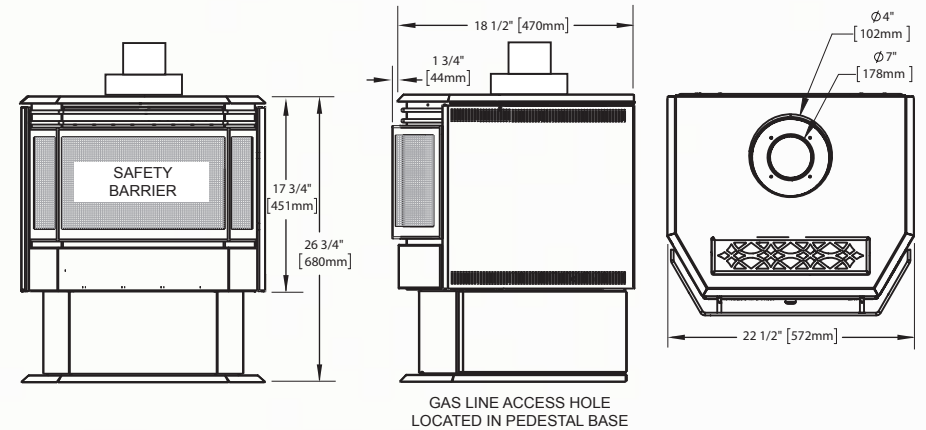

Model	BTU's (Input)		Venting	Height	Front Width	Depth	Glass Type	Viewing Area		Efficiencies			Blower	Mobile Home Certified	Electronic Ignition	Minimum Clearances to Combustibles		
	Natural Gas	Propane						Height	Width	EnerGuide	AFUE	Steady State				Corner	Rear	Sides
GDS28	30,000	26,000	Top	26 3/4"	22 1/2"	18 1/2"	Ceramic	12 3/8"	21"	69.5%	65%	85%	Standard	Yes	No	1"	2"	7"

Certified under Canadian and American National Standards.

Figures may vary with individual conditions such as floor plan layout, insulation value/heat loss of the house and geographical location. Measurements to be used as a guide only. Consult your owner's manual for complete and up-to-date installation instructions and proper clearances to combustible materials.