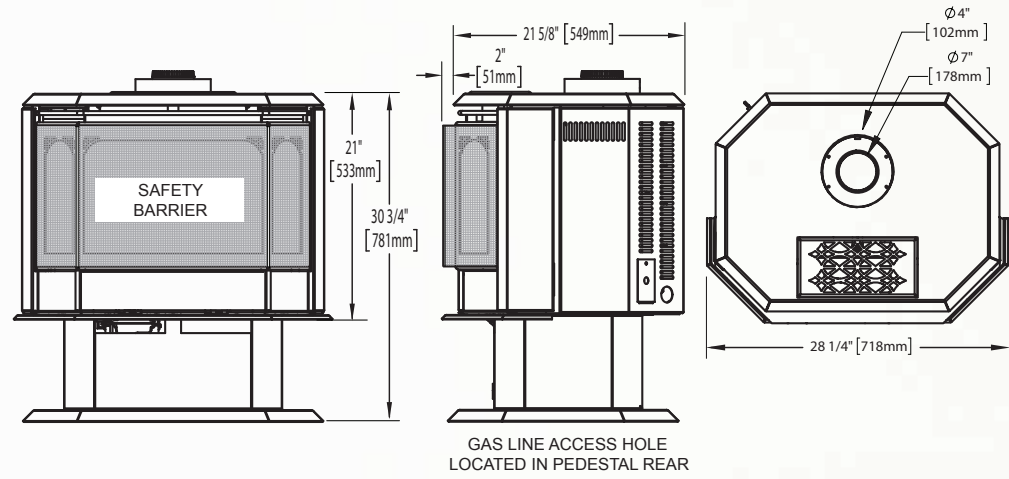

Havelock™

Shown on pages 12 & 13

Model	BTU's (Input)		Venting	Height	Front Width	Depth	Glass Type	Viewing Area		Efficiencies			Blower	Mobile Home Certified	Electronic Ignition	Minimum Clearances to Combustibles		
	Natural Gas	Propane						Actual	Width	EnerGuide	AFUE	Steady State				Corner	Rear	Sides
GDS50	44,000	40,000	Top	30 3/4"	28 1/4"	21 5/8"	Ceramic	13 7/8"	25 3/4"	70%	67%	84%	Standard	Yes	No	1"	2"	7"

Certified under Canadian and American National Standards.