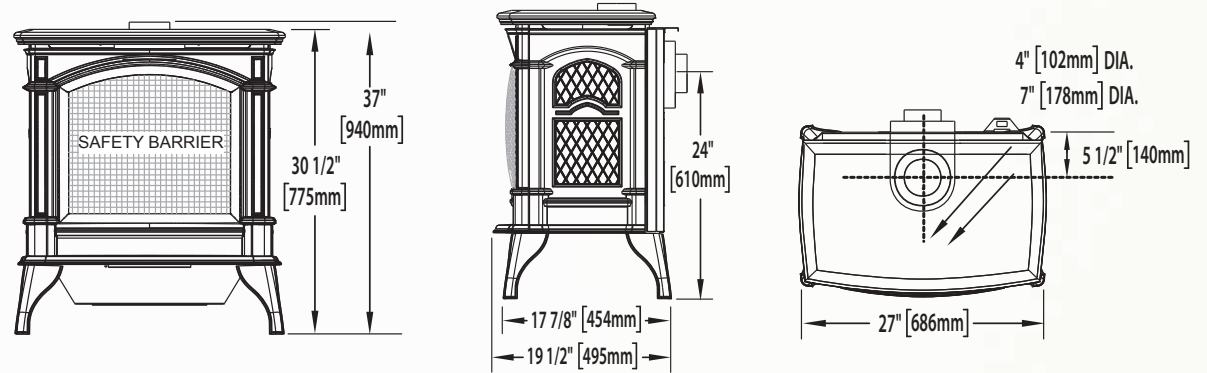

Knightsbridge™

Shown on pages 14 & 15

Model	BTU's (Input)		Venting	Height	Front Width	Depth	Glass Type	Viewing Area		Efficiencies			Blower Kit	Mobile Home Certified	Electronic Ignition	Minimum Clearances to Combustibles		
	Natural Gas	Propane						Actual	Width	EnerGuide	AFUE	Steady State				Corner	Rear	Sides
GDS60	35,000	31,500	Top or Rear	30 1/2"	27"	19 1/2"	Ceramic	18 3/4"	21"	63.1%	64%	78%	Optional	Yes	Yes	2"	6"	6"

Certified under Canadian and American National Standards.

Figures may vary with individual conditions such as floor plan layout, insulation value/heat loss of the house and geographical location. Measurements to be used as a guide only. Consult your owner's manual for complete and up-to-date installation instructions and proper clearances to combustible materials.