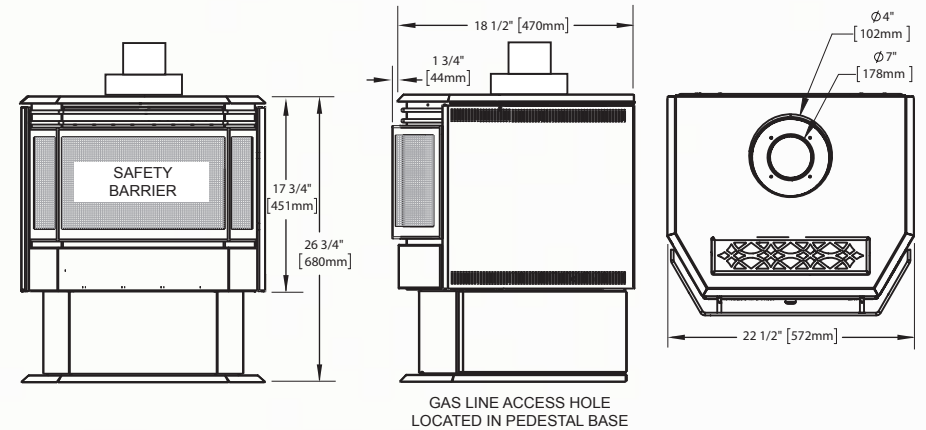

Model	BTU's (Input)		Venting	Height	Front Width	Depth	Glass Type	Viewing Area		Efficiencies			Blower	Mobile Home Certified	Electronic Ignition	Minimum Clearances to Combustibles		
	Natural Gas	Propane		Actual	Actual	Actual		Height	Width	EnerGuide	AFUE	Steady State				Corner	Rear	Sides
GDS28	30,000	26,000	Top	26 3/4"	22 1/2"	18 1/2"	Ceramic	12 3/8"	21"	69.5%	65%	85%	Standard	Yes	No	1"	2"	7"

Certified under Canadian and American National Standards.

Figures may vary with individual conditions such as floor plan layout, insulation value/heat loss of the house and geographical location. Measurements to be used as a guide only. Consult your owner's manual for complete and up-to-date installation instructions and proper clearances to combustible materials.