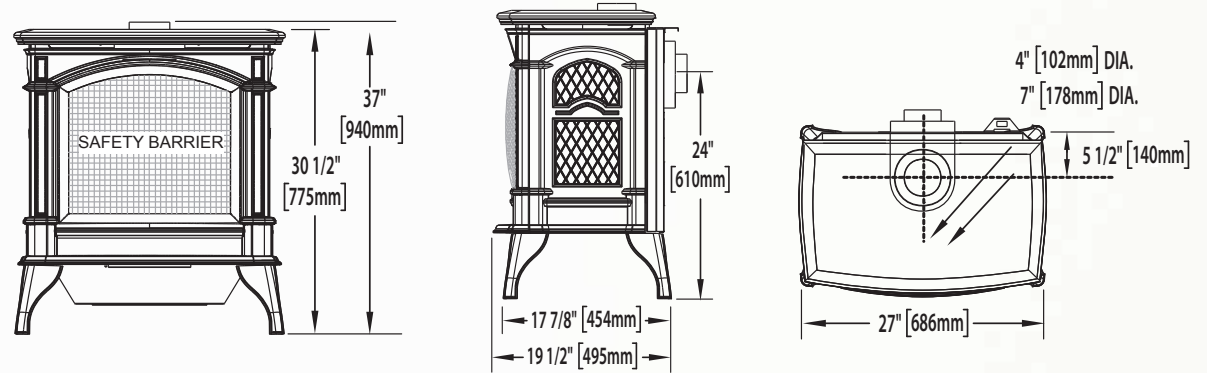

Knightsbridge™

Shown on pages 14 & 15

Model	BTU's (Input)		Venting	Height	Front Width	Depth	Glass Type	Viewing Area		Efficiencies			Blower Kit	Mobile Home Certified	Electronic Ignition	Minimum Clearances to Combustibles		
	Natural Gas	Propane		Actual	Actual	Actual		Height	Width	EnerGuide	AFUE	Steady State				Corner	Rear	Sides
GDS60	35,000	31,500	Top or Rear	30 1/2"	27"	19 1/2"	Ceramic	18 3/4"	21"	63.1%	64%	78%	Optional	Yes	Yes	2"	6"	6"

Certified under Canadian and American National Standards.

Figures may vary with individual conditions such as floor plan layout, insulation value/heat loss of the house and geographical location. Measurements to be used as a guide only. Consult your owner's manual for complete and up-to-date installation instructions and proper clearances to combustible materials.