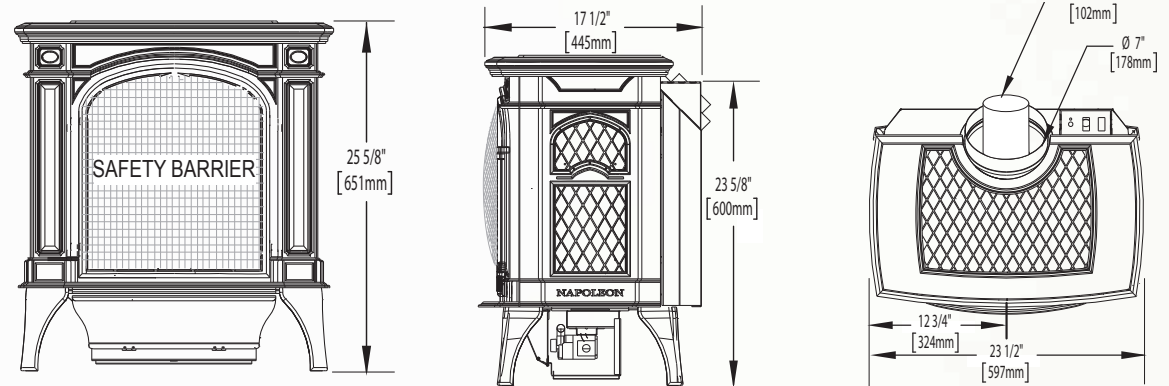

Bayfield™

Shown on pages 6 & 7

Model	BTU's (Input)		Venting	Height	Front Width	Depth	Glass Type	Viewing Area		Efficiencies			Blower Kit	Mobile Home Certified	Electronic Ignition	Minimum Clearances to Combustibles					
	Natural Gas	Propane						Actual	Actual	Actual	Height	Width				EnerGuide	AFUE	Steady State	Corner	Rear	Sides
GDS25	24,500	23,000	45°	25 5/8"	23 1/2"	17 1/2"	Ceramic	15"	18"	64.1%	64%	80%	Optional	Yes	Yes	2"	2"	4"			

Certified under Canadian and American National Standards.

Figures may vary with individual conditions such as floor plan layout, insulation value/heat loss of the house and geographical location. Measurements to be used as a guide only. Consult your owner's manual for complete and up-to-date installation instructions and proper clearances to combustible materials.