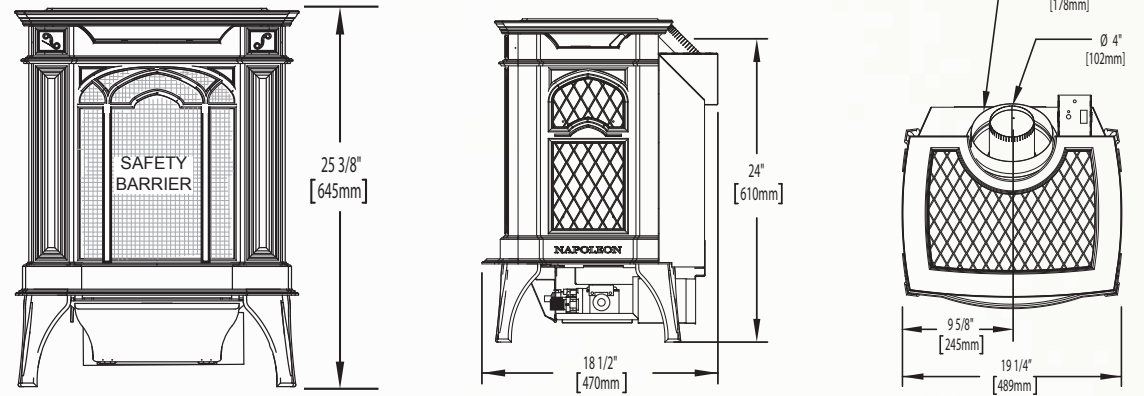

Arlington™

Shown on pages 4 & 5

Model	BTU's (Input)		Venting	Height	Front Width	Depth	Glass Type	Viewing Area		Efficiencies			Blower Kit	Mobile Home Certified	Electronic Ignition	Minimum Clearances to Combustibles		
	Natural Gas	Propane						Actual	Actual	Actual	Height	Width				EnerGuide	AFUE	Steady State
GDS20	20,000	20,000	45°	25 3/8"	19 1/4"	18 1/2"	Ceramic	13"	14"	60%	-	78%	Optional	Yes	No	2"	2"	4"