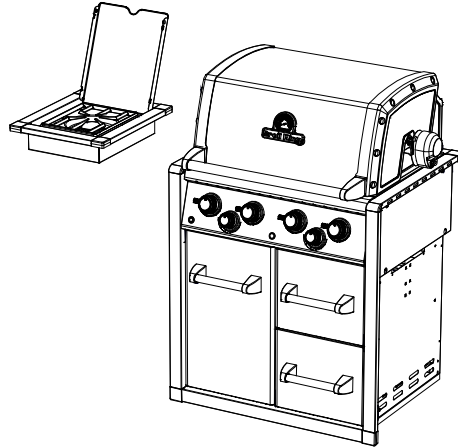

Broil King®

Broil King
IMPERIAL 490
BUILT-IN CABINET
9564-84
9564-87