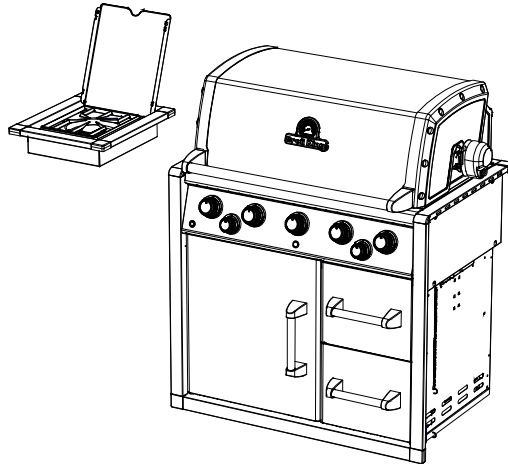

Broil King
IMPERIAL 590
BUILT-IN CABINET
9584-84
9584-87