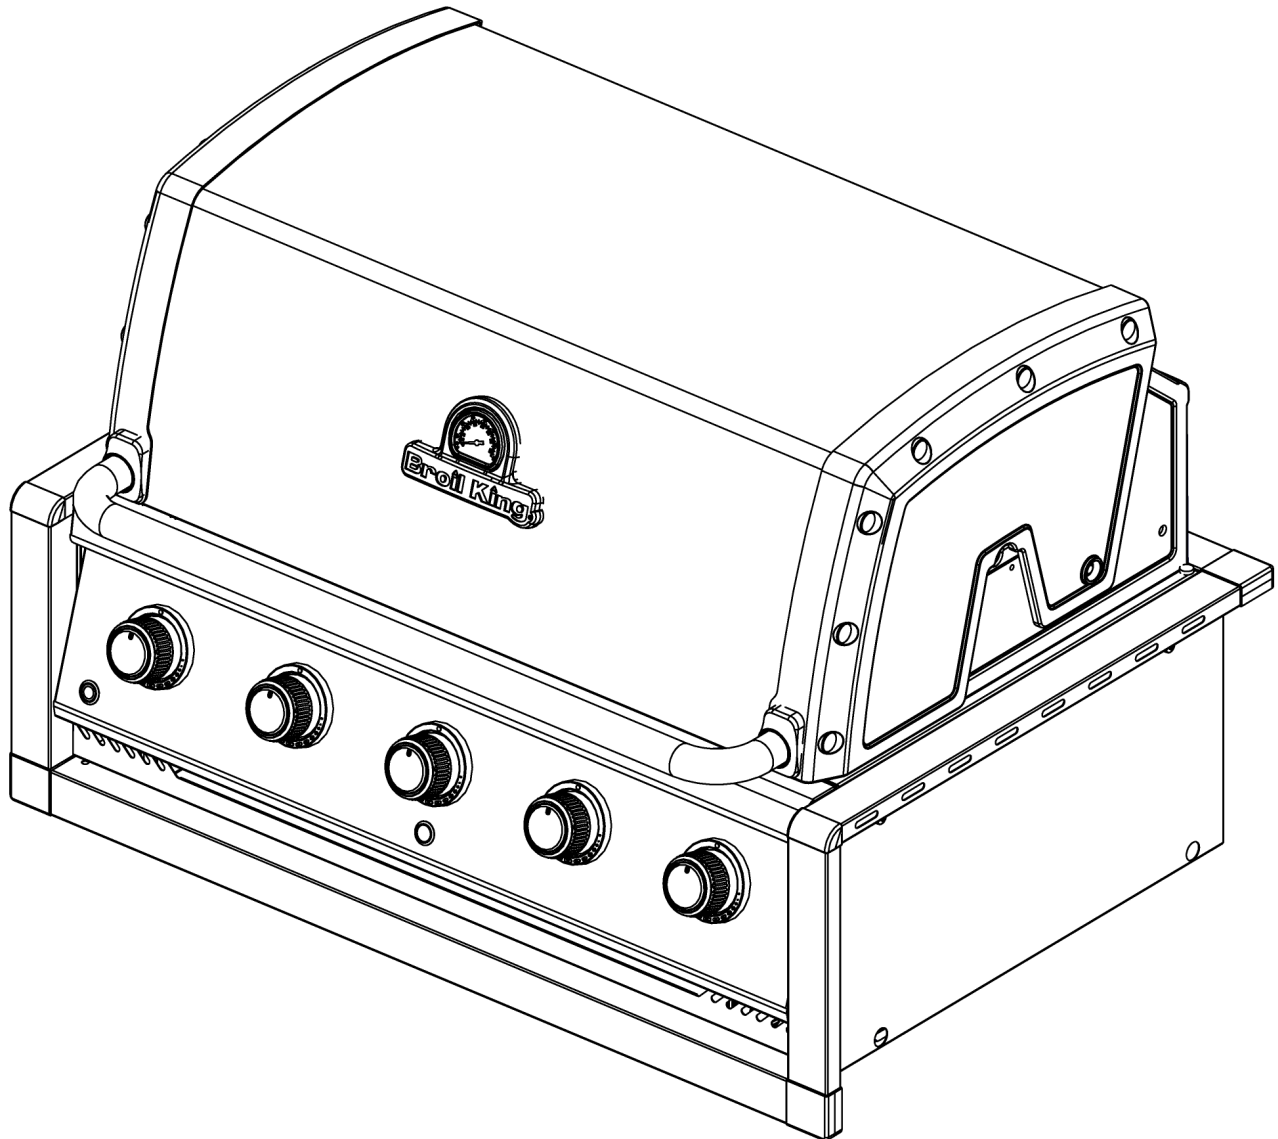

Broil King®

ASSEMBLY MANUAL & PARTS LIST - MANUEL DE MONTAGE & LISTE DE PIÈCES - MANUAL DE ARMADO Y LISTA DE PARTES

Broil King
REGAL S520 BUILT-IN
8867-14
8867-17

RETAIN FOR FUTURE REFERENCE - VEUILLEZ CONSERVER POUR REFERENCE ULTERIEURE - CONSERVAR PARA FUTURAS CONSULTAS

Onward
SINCE 1906
MANUFACTURING COMPANY
585 KUMPF DRIVE LIMITED
WATERLOO, ONTARIO, CANADA
N2V 1K3

info@omcbbq.com
1-800-265-2150

70084-E72 REV B 12/19