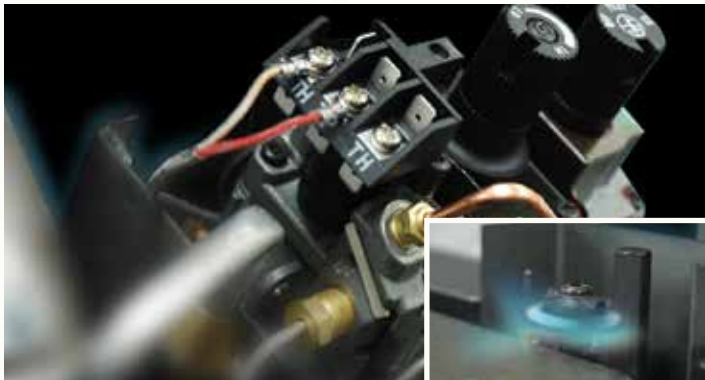

Outstanding Features

of Napoleon's Advanced Technology

Advanced Burner Technology

Napoleon's sophisticated burner system offers superior flame technology. Strategically placed burner ports create the most realistic YELLOW DANCING FLAMES® in the industry.