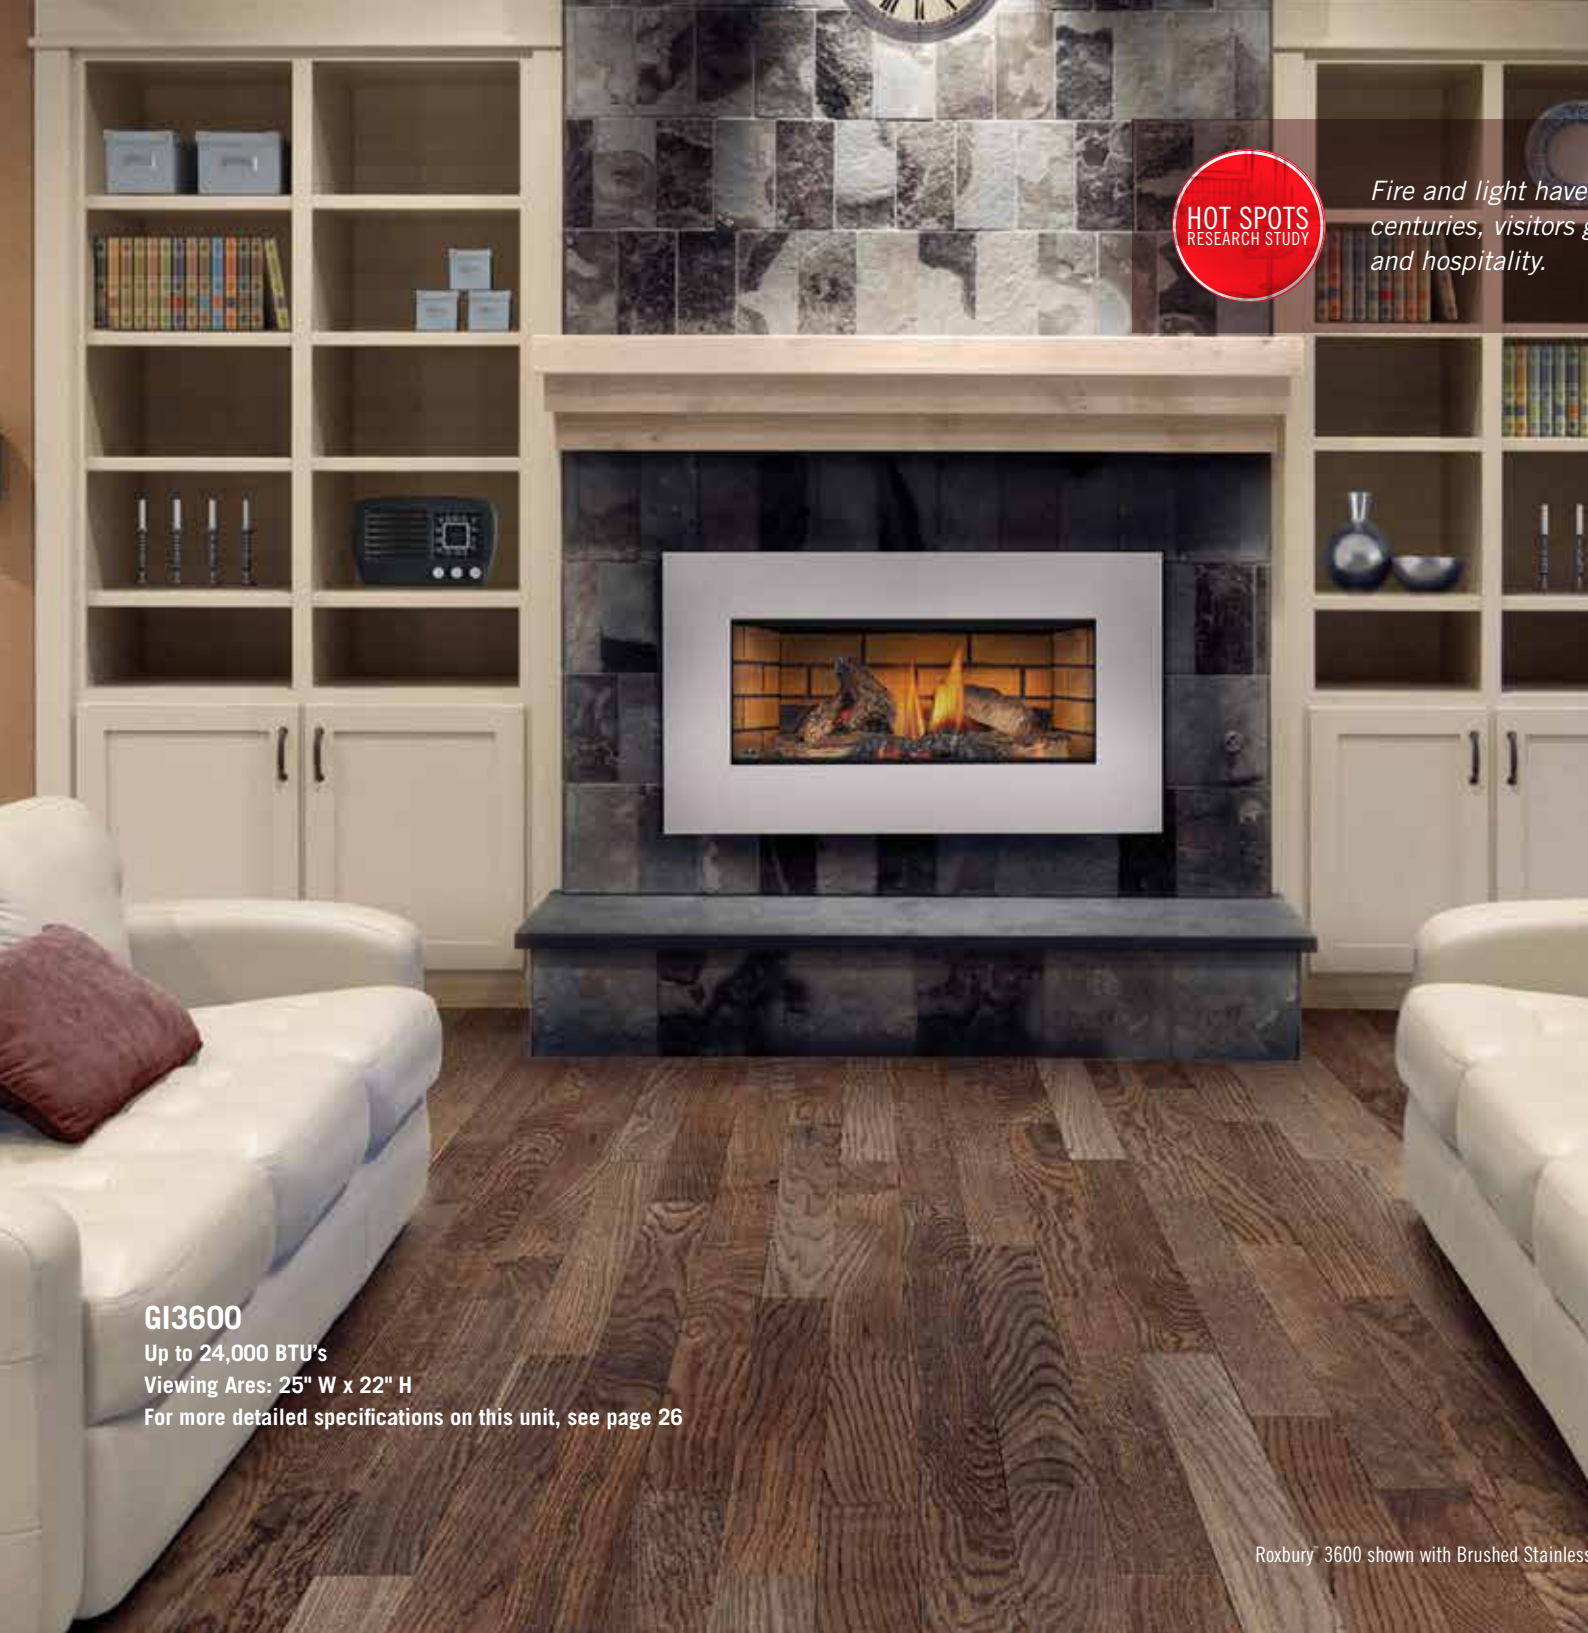

*Fire and light have
centuries, visitors &
and hospitality.*

GI3600

Up to 24,000 BTU's

Viewing Area: 25" W x 22" H

For more detailed specifications on this unit, see page 26

Roxbury 3600 shown with Brushed Stainless