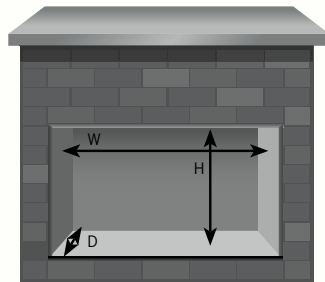

Fiberglow™ Vented Gas Log Sets

Shown on pages 18 - 19

Model	Minimum Size Fireplace Opening		
	Height*	Width	Depth
18" GL18E	18"	22"	14"
24" GL24E	20"	28"	14"
30" GL30E	22"	34"	14"

*Allow 4-6" additional height for optimum flame appearance.
Certified under Canadian and American National standards:
CSA 2.26, ANSI Z21.60 decorative gas appliances for
installation in solid-fuel burning appliances.

Verso™ Vented Gas Log Sets

Shown on pages 20 - 21

Model	Minimum Size Fireplace Opening		
	Height	Width	Depth
22" GL22	20"	23"	14"
28" GL28	20"	29"	14"
32" GL32	22"	33"	14"

Certified under Canadian and American National standards:
CSA 2.26, ANSI Z21.60 decorative gas appliances for
installation in solid-fuel burning appliances.

Figures may vary with individual conditions such as floor plan layout, insulation. Measurements to be used as a guide only. Consult your owner's manual for complete and up-to-date installation instructions.