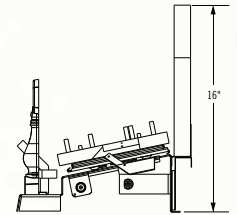

GL18E / GL24E / GL30E

Verso™ Vented Gas Log Sets

Shown on pages 20 - 21

Model	Minimum Size Fireplace Opening		
	Height	Width	Depth
22" GL22	20"	23"	14"
28" GL28	20"	29"	14"
32" GL32	22"	33"	14"

Certified under Canadian and American National standards:
CSA 2.26, ANSI Z21.60 decorative gas appliances for
installation in solid-fuel burning appliances.