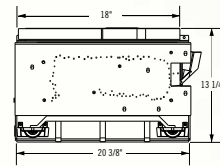

Fiberglow™ Vented Gas Log Sets

Shown on pages 18 - 19

Model	Minimum Size Fireplace Opening		
	Height*	Width	Depth
18" GL18E	18"	22"	14"
24" GL24E	20"	28"	14"
30" GL30E	22"	34"	14"

*Allow 4-6" additional height for optimum flame appearance.
Certified under Canadian and American National standards:
CSA 2.26, ANSI Z21.60 decorative gas appliances for
installation in solid-fuel burning appliances.

GL18E

Verso™ Vented Gas Log Sets

Shown on pages 20 - 21

Model	Minimum Size Fireplace Opening		
	Height	Width	Depth
22" GL22	20"	23"	14"
28" GL28	20"	29"	14"
32" GL32	22"	33"	14"

Certified under Canadian and American National standards:
CSA 2.26, ANSI Z21.60 decorative gas appliances for
installation in solid-fuel burning appliances.

Figures may vary with individual conditions such as floor plan layout, insulation. Measurements to be used as a guide only. Consult your owner's manual for complete and up-to-date installation instructions.