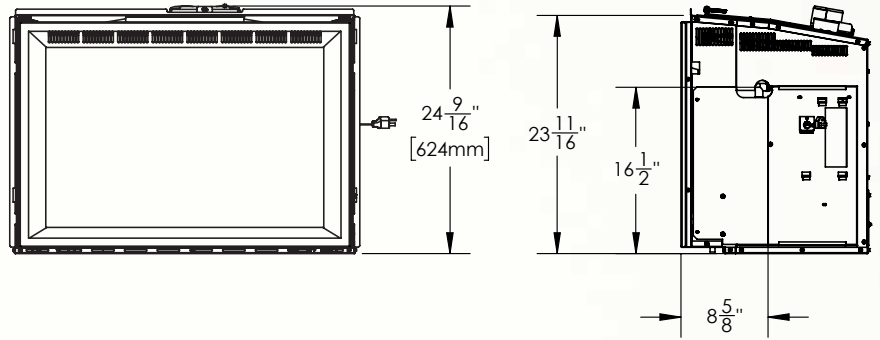

Oakville™ X4

Shown on pages 10 - 11

*Accessories may change unit dimensions

Model	BTU's (Input)		Venting 3" x 3"	Height		Front Width		Depth		Glass Type	Viewing Area		Efficiencies	
				Actual	Minimum Opening	Actual	Minimum Opening	Actual	Minimum Opening		Height	Width	EnerGuide	Steady State
GDIX4	40,000		Top	24 9/16"	24 3/4"	34 1/8"	34 5/16"	18 3/4"	18 15/16" *	Ceramic	18 11/16"	27 3/4"	61.5%	66.23%

* Must add 4" (102mm) for optional blower
Certified under Canadian and American National Standards.