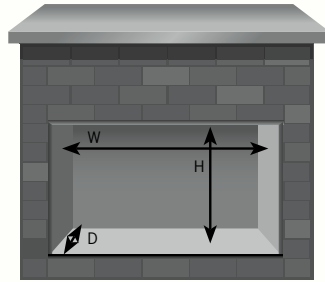

Fiberglow™ Vented Gas Log Sets

Shown on pages 18 - 19

Model	Minimum Size Fireplace Opening		
	Height*	Width	Depth
18" GL18E	18"	22"	14"
24" GL24E	20"	28"	14"
30" GL30E	22"	34"	14"

*Allow 4-6" additional height for optimum flame appearance.
 Certified under Canadian and American National standards:
 CSA 2.26, ANSI Z21.60 decorative gas appliances for
 installation in solid-fuel burning appliances.