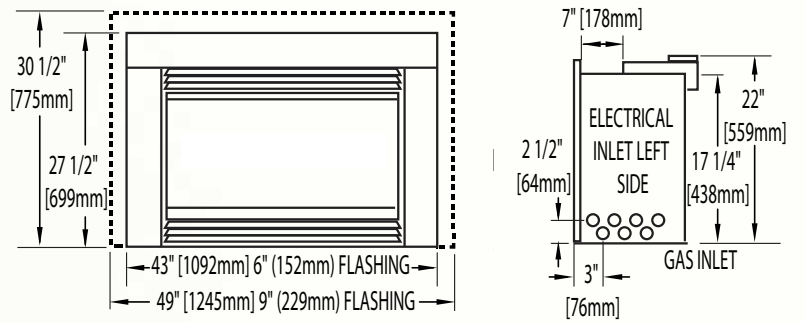

Roxbury™ 3600

Shown on pages 14 - 15

*Accessories may change unit dimensions

Model	BTU's (Input)		Venting	Height		Front Width		Depth		Glass Type	Viewing Area		Efficiencies	
	Natural Gas	Propane		Actual	Minimum Opening	Actual	Minimum Opening	Actual	Minimum Opening		Height	Width	EnerGuide	AFUE
GI3600	16 - 24,000	17 - 22,000	Top	17 1/4"	17 1/2"	25"	25 1/2"	17 1/2"	16 1/2"	Ceramic	11 3/4"	29 3/4"	62.3%	-

Certified under Canadian and American National Standards.

Figures may vary with individual conditions such as floor plan layout, insulation value/heat loss of the house and geographical location. Measurements to be used as a guide only. Consult your owner's manual for complete and up-to-date installation instructions and proper clearances to combustible materials.