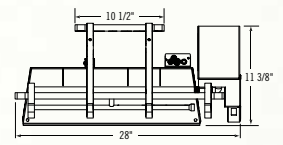

Fiberglow™ Vented Gas Log Sets

Shown on pages 18 - 19

Model	Minimum Size Fireplace Opening		
	Height*	Width	Depth
18" GL18E	18"	22"	14"
24" GL24E	20"	28"	14"
30" GL30E	22"	34"	14"

*Allow 4-6" additional height for optimum flame appearance.
Certified under Canadian and American National standards:
CSA 2.26, ANSI Z21.60 decorative gas appliances for
installation in solid-fuel burning appliances.

Verso™ Vented Gas Log Sets

Shown on pages 20 - 21

Model	Minimum Size Fireplace Opening		
	Height	Width	Depth
22" GL22	20"	23"	14"
28" GL28	20"	29"	14"
32" GL32	22"	33"	14"

Certified under Canadian and American National standards:
CSA 2.26, ANSI Z21.60 decorative gas appliances for
installation in solid-fuel burning appliances.

GL28

GL32

Figures may vary with individual conditions such as floor plan layout, insulation. Measurements to be used as a guide only. Consult your owner's manual for complete and up-to-date installation instructions.