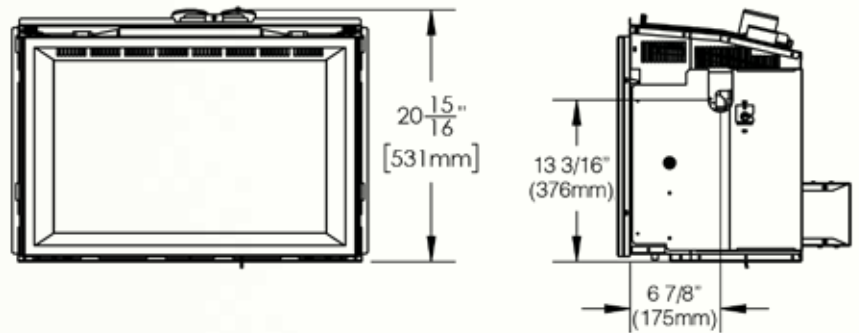

Oakville™ 3G & X3

Shown on pages 6 - 9

*Accessories may change unit dimensions

Model	BTU's (Input)	Venting 3" x 3"	Height		Front Width		Depth		Glass Type	Viewing Area		Efficiencies	
			Actual	Minimum Opening	Actual	Minimum Opening	Actual	Minimum Opening		Height	Width	EnerGuide	Steady State
GDIG3	24,000	Top	20 15/16	21 1/2"	28 5/8"	29"	14 3/8"	14 3/8" *	Ceramic	15"	22 11/16"	61.7%	66.42%
GDIX3	30,000	Top	20 15/16	21 1/2"	28 5/8"	29"	14 3/8"	14 3/8" *	Ceramic	15"	22 11/16"	61.8%	66.84%

* Must add 4" (102mm) for optional blower
Certified under Canadian and American National Standards.

Figures may vary with individual conditions such as floor plan layout, insulation value/heat loss of the house and geographical location.
Measurements to be used as a guide only. Consult your owner's manual for complete and up-to-date installation instructions and proper clearances to combustible materials.