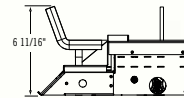

Certified under Canadian and American National standards:
 CSA 2.26, ANSI Z21.60 decorative gas appliances for
 installation in solid-fuel burning appliances.

GL22

GL28

GL32

GL22

GL28 / GL32

Figures may vary with individual conditions such as floor plan layout, insulation. Measurements to be used as a guide only. Consult your owner's manual for complete and up-to-date installation instructions.