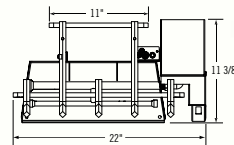

Fiberglow™ Vented Gas Log Sets

Shown on pages 18 - 19

Model	Minimum Size Fireplace Opening		
	Height*	Width	Depth
18" GL18E	18"	22"	14"
24" GL24E	20"	28"	14"
30" GL30E	22"	34"	14"

*Allow 4-6" additional height for optimum flame appearance.
Certified under Canadian and American National standards:
CSA 2.26, ANSI Z21.60 decorative gas appliances for
installation in solid-fuel burning appliances.

Verso™ Vented Gas Log Sets

Shown on pages 20 - 21

Model	Minimum Size Fireplace Opening		
	Height	Width	Depth
22" GL22	20"	23"	14"
28" GL28	20"	29"	14"
32" GL32	22"	33"	14"

Certified under Canadian and American National standards:
CSA 2.26, ANSI Z21.60 decorative gas appliances for
installation in solid-fuel burning appliances.

GL22

Figures may vary with individual conditions such as floor plan layout, insulation. Measurements to be used as a guide only. Consult your owner's manual for complete and up-to-date installation instructions.