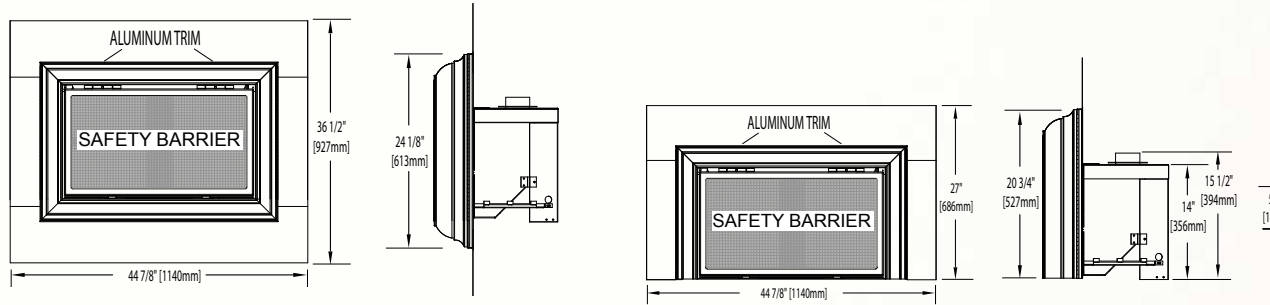

Inspiration™ ZC

Shown on pages 16 - 17

*Accessories may change unit dimensions

Model	BTU's (Input)		Venting	Height			Front Width		Depth		Glass Type	Viewing Area		Efficiencies	
	Natural Gas	Propane		Actual (Three- Sided)	Actual (Four-Sided)	Minimum Opening	Actual	Minimum Opening	Actual	Minimum Opening		Height	Width	EnerGuide	AFUE
GDIZC	14 - 24,000	15 - 24,000	Top	20 3/4"	24 1/8"	14 1/2"	36"	25"	15 1/2"	11"	Ceramic	15 5/8"	28 1/8"	65.5%	65%

Certified under Canadian and American National Standards.

Figures may vary with individual conditions such as floor plan layout, insulation, etc. Measurements to be used as a guide only. Consult your owner's manual for complete and up-to-date installation instructions.