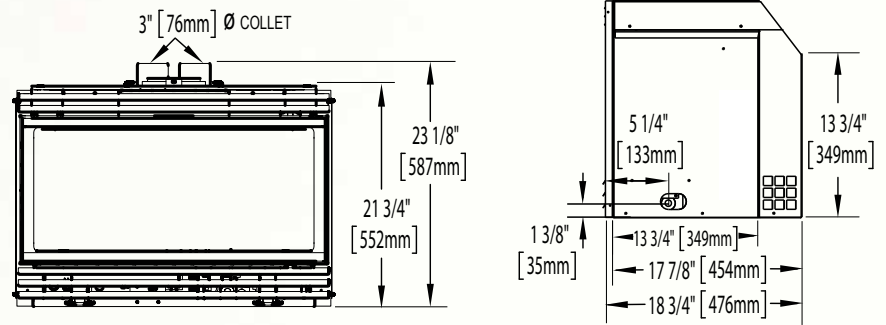

Roxbury™ 30

Shown on pages 12 - 13

*Accessories may change unit dimensions

Model	BTU's (Input)		Venting	Height		Front Width		Depth		Glass Type	Viewing Area		Efficiencies	
	Natural Gas	Propane		Actual	Minimum Opening	Actual	Minimum Opening	Actual	Minimum Opening		Height	Width	EnerGuide	AFUE
GDI-30	15 - 24,500	19 - 24,500	Top	21 3/4"	22"	30 1/16"	28"	17 7/8"	18"	Ceramic	13 5/16"	27 7/8"	64.5%	60.02%

Certified under Canadian and American National Standards.