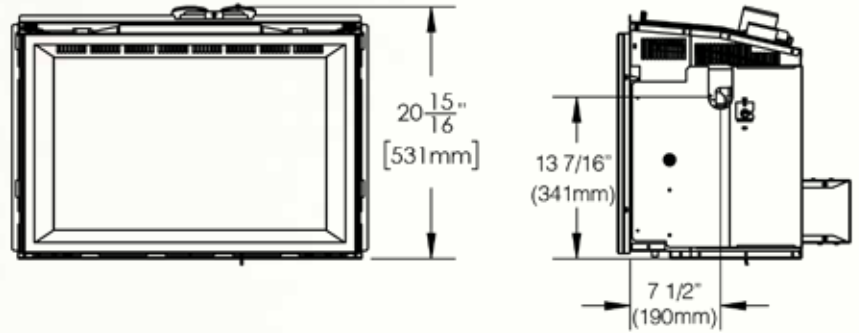

Oakville™ 3

Shown on pages 4 - 5

*Accessories may change unit dimensions

Model	BTU's (Input)	Venting 3" x 3"	Height		Front Width		Depth		Glass Type	Viewing Area		Efficiencies	
			Actual	Minimum Opening	Actual	Minimum Opening	Actual	Minimum Opening		Height	Width	EnerGuide	Steady State
GDI3	24,500	Top	20 15/16	21 1/2"	28 5/8"	29"	14 3/8"	14 3/8" *	Ceramic	15"	22 11/16"	55%	55.22%