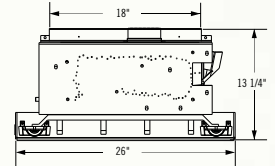

GL24E

Verso™ Vented Gas Log Sets

Shown on pages 20 - 21

Model	Minimum Size Fireplace Opening		
	Height	Width	Depth
22" GL22	20"	23"	14"
28" GL28	20"	29"	14"
32" GL32	22"	33"	14"

Certified under Canadian and American National standards:
CSA 2.26, ANSI Z21.60 decorative gas appliances for
installation in solid-fuel burning appliances.