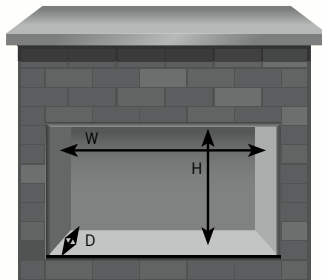

Fiberglow™ Vented Gas Log Sets

Shown on pages 18 - 19

Model	Minimum Size Fireplace Opening		
	Height*	Width	Depth
18" GL18E	18"	22"	14"
24" GL24E	20"	28"	14"
30" GL30E	22"	34"	14"

*Allow 4-6" additional height for optimum flame appearance.
Certified under Canadian and American National standards:
CSA 2.26, ANSI Z21.60 decorative gas appliances for
installation in solid-fuel burning appliances.

Verso™ Vented Gas Log Sets

Shown on pages 20 - 21

Model	Minimum Size Fireplace Opening		
	Height	Width	Depth
22" GL22	20"	23"	14"
28" GL28	20"	29"	14"
32" GL32	22"	33"	14"

Certified under Canadian and American National standards:
CSA 2.26, ANSI Z21.60 decorative gas appliances for
installation in solid-fuel burning appliances.

Figures may vary with individual conditions such as floor plan layout, insulation value/heat loss of the house and geographical location.
Measurements to be used as a guide only. Consult your owner's manual for complete and up-to-date installation instructions and proper clearances to combustible materials.