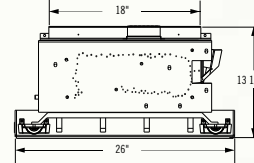

Fiberglow™ Vented Gas Log Sets

Shown on pages 18 - 19

Model	Minimum Size Fireplace Opening		
	Height*	Width	Depth
18" GL18E	18"	22"	14"
24" GL24E	20"	28"	14"
30" GL30E	22"	34"	14"

*Allow 4-6" additional height for optimum flame appearance.
Certified under Canadian and American National standards:
CSA 2.26, ANSI Z21.60 decorative gas appliances for
installation in solid-fuel burning appliances.

GL24E

Verso™ Vented Gas Log Sets

Shown on pages 20 - 21

Model	Minimum Size Fireplace Opening		
	Height	Width	Depth
22" GL22	20"	23"	14"
28" GL28	20"	29"	14"
32" GL32	22"	33"	14"

Certified under Canadian and American National standards:
CSA 2.26, ANSI Z21.60 decorative gas appliances for
installation in solid-fuel burning appliances.

Figures may vary with individual conditions such as floor plan layout, insulation value/heat loss of the house and geographical location.
Measurements to be used as a guide only. Consult your owner's manual for complete and up-to-date installation instructions and proper clearances to combustible materials.