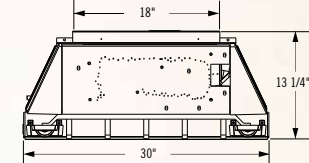

GL30E

Verso™ Vented Gas Log Sets

Shown on pages 20 - 21

Model	Minimum Size Fireplace Opening		
	Height	Width	Depth
22" GL22	20"	23"	14"
28" GL28	20"	29"	14"
32" GL32	22"	33"	14"

Certified under Canadian and American National standards:
CSA 2.26, ANSI Z21.60 decorative gas appliances for
installation in solid-fuel burning appliances.