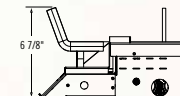

GL28 / GL32

Figures may vary with individual conditions such as floor plan layout, insulation value/heat loss of the house and geographical location.
Measurements to be used as a guide only. Consult your owner's manual for complete and up-to-date installation instructions and proper clearances to combustible materials.