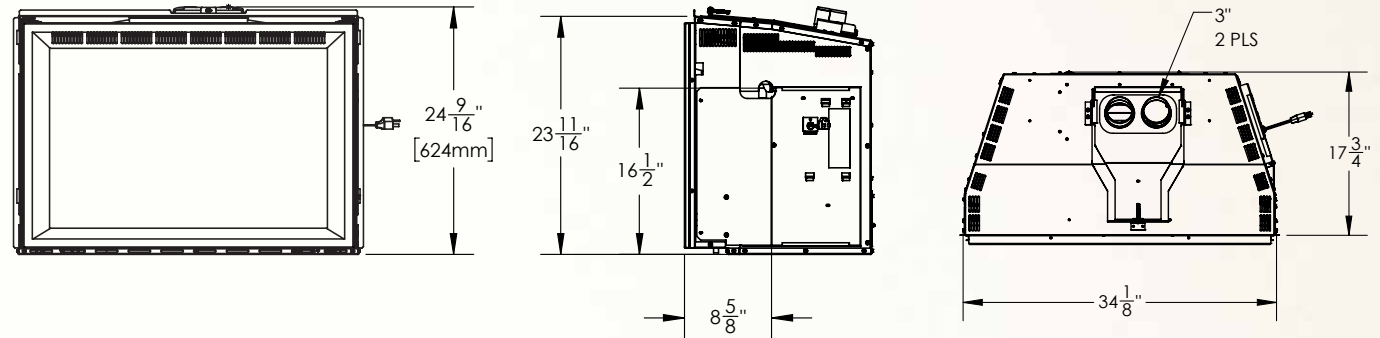

## Oakville™ X4

Shown on pages 10 - 11

\*Accessories may change unit dimensions

Model	BTU's (Input)		Venting 3" x 3"	Height		Front Width		Depth		Glass Type	Viewing Area		Efficiencies		Blower	Mobile Home Certified	Electronic Ignition
				Actual	Minimum Opening	Actual	Minimum Opening	Actual	Minimum Opening		Height	Width	EnerGuide	Steady State			
GDIX4	40,000		Top	24 9/16"	24 3/4"	34 1/8"	34 5/16"	18 3/4"	18 15/16" *	Ceramic	18 11/16"	27 3/4"	61.5%	66.23%	Included	Yes	Yes