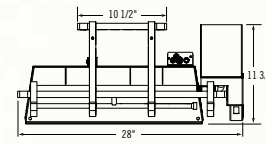

Fiberglow™ Vented Gas Log Sets

Shown on pages 18 - 19

Model	Minimum Size Fireplace Opening		
	Height*	Width	Depth
18" GL18E	18"	22"	14"
24" GL24E	20"	28"	14"
30" GL30E	22"	34"	14"

*Allow 4-6" additional height for optimum flame appearance.
Certified under Canadian and American National standards:
CSA 2.26, ANSI Z21.60 decorative gas appliances for
installation in solid-fuel burning appliances.

Verso™ Vented Gas Log Sets

Shown on pages 20 - 21

Model	Minimum Size Fireplace Opening		
	Height	Width	Depth
22" GL22	20"	23"	14"
28" GL28	20"	29"	14"
32" GL32	22"	33"	14"

Certified under Canadian and American National standards:
CSA 2.26, ANSI Z21.60 decorative gas appliances for
installation in solid-fuel burning appliances.

GL28

Figures may vary with individual conditions such as floor plan layout, insulation value/heat loss of the house and geographical location.
Measurements to be used as a guide only. Consult your owner's manual for complete and up-to-date installation instructions and proper clearances to combustible materials.