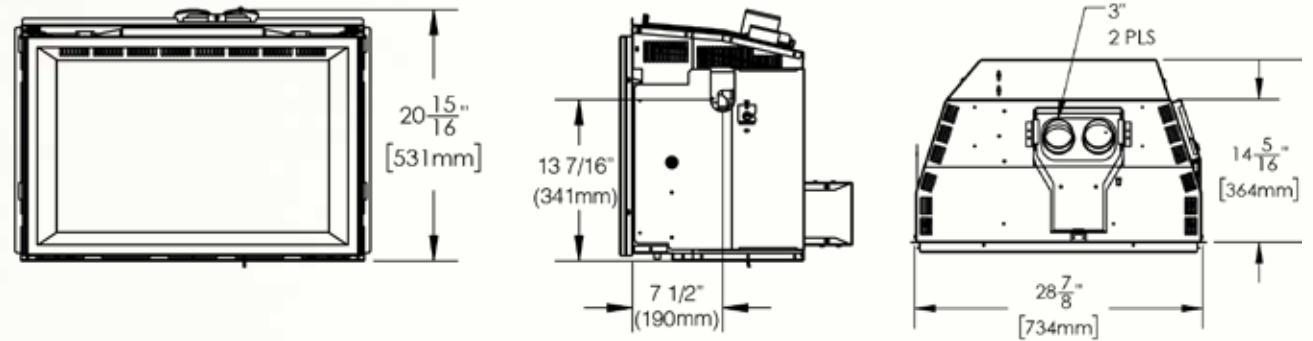

## Oakville™ 3

Shown on pages 4 - 5

\*Accessories may change unit dimensions

Model	BTU's (Input)	Venting 3" x 3"	Height		Front Width		Depth		Glass Type	Viewing Area		Efficiencies		Blower	Mobile Home Certified	Electronic Ignition
			Actual	Minimum Opening	Actual	Minimum Opening	Actual	Minimum Opening		Height	Width	EnerGuide	Steady State			
GDI3	24,500	Top	20 15/16"	21 1/2"	28 5/8"	29"	14 3/8"	14 3/8" *	Ceramic	15"	22 11/16"	55%	55.22%	Optional	Yes	No