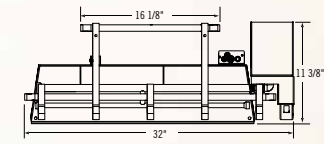

GL32

Figures may vary with individual conditions such as floor plan layout, insulation value/heat loss of the house and geographical location.
Measurements to be used as a guide only. Consult your owner's manual for complete and up-to-date installation instructions and proper clearances to combustible materials.