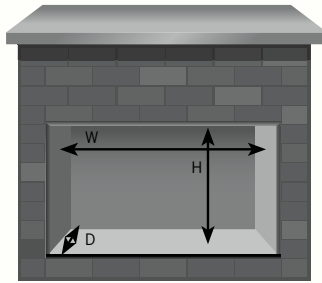

## Fiberglow™ Vented Gas Log Sets

Shown on pages 18 - 19

Model	Minimum Size Fireplace Opening		
	Height*	Width	Depth
18" GL18E	18"	22"	14"
24" GL24E	20"	28"	14"
30" GL30E	22"	34"	14"

\*Allow 4-6" additional height for optimum flame appearance.  
 Certified under Canadian and American National standards:  
 CSA 2.26, ANSI Z21.60 decorative gas appliances for  
 installation in solid-fuel burning appliances.