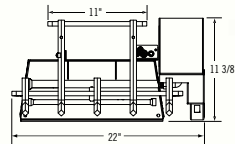

Fiberglow™ Vented Gas Log Sets

Shown on pages 18 - 19

Model	Minimum Size Fireplace Opening		
	Height*	Width	Depth
18" GL18E	18"	22"	14"
24" GL24E	20"	28"	14"
30" GL30E	22"	34"	14"

*Allow 4-6" additional height for optimum flame appearance.
Certified under Canadian and American National standards:
CSA 2.26, ANSI Z21.60 decorative gas appliances for
installation in solid-fuel burning appliances.

Verso™ Vented Gas Log Sets

Shown on pages 20 - 21

Model	Minimum Size Fireplace Opening		
	Height	Width	Depth
22" GL22	20"	23"	14"
28" GL28	20"	29"	14"
32" GL32	22"	33"	14"

Certified under Canadian and American National standards:
CSA 2.26, ANSI Z21.60 decorative gas appliances for
installation in solid-fuel burning appliances.

GL22

Figures may vary with individual conditions such as floor plan layout, insulation value/heat loss of the house and geographical location.
Measurements to be used as a guide only. Consult your owner's manual for complete and up-to-date installation instructions and proper clearances to combustible materials.