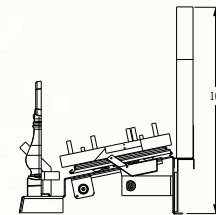

GL18E / GL24E / GL30E

Verso™ Vented Gas Log Sets

Shown on pages 20 - 21

Model	Minimum Size Fireplace Opening		
	Height	Width	Depth
22" GL22	20"	23"	14"
28" GL28	20"	29"	14"
32" GL32	22"	33"	14"

Certified under Canadian and American National standards:
CSA 2.26, ANSI Z21.60 decorative gas appliances for
installation in solid-fuel burning appliances.