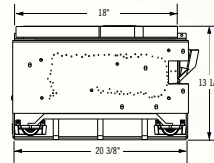

Fiberglow™ Vented Gas Log Sets

Shown on pages 18 - 19

Model	Minimum Size Fireplace Opening		
	Height*	Width	Depth
18" GL18E	18"	22"	14"
24" GL24E	20"	28"	14"
30" GL30E	22"	34"	14"

*Allow 4-6" additional height for optimum flame appearance.
Certified under Canadian and American National standards:
CSA 2.26, ANSI Z21.60 decorative gas appliances for
installation in solid-fuel burning appliances.

GL18E

Verso™ Vented Gas Log Sets

Shown on pages 20 - 21

Model	Minimum Size Fireplace Opening		
	Height	Width	Depth
22" GL22	20"	23"	14"
28" GL28	20"	29"	14"
32" GL32	22"	33"	14"

Certified under Canadian and American National standards:
CSA 2.26, ANSI Z21.60 decorative gas appliances for
installation in solid-fuel burning appliances.

Figures may vary with individual conditions such as floor plan layout, insulation value/heat loss of the house and geographical location.
Measurements to be used as a guide only. Consult your owner's manual for complete and up-to-date installation instructions and proper clearances to combustible materials.