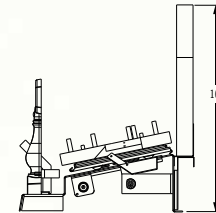

GL18E / GL24E / GL30E

Verso™ Vented Gas Log Sets

Shown on pages 20 - 21

Model	Minimum Size Fireplace Opening		
	Height	Width	Depth
22" GL22	20"	23"	14"
28" GL28	20"	29"	14"
32" GL32	22"	33"	14"

Certified under Canadian and American National standards:
CSA 2.26, ANSI Z21.60 decorative gas appliances for
installation in solid-fuel burning appliances.