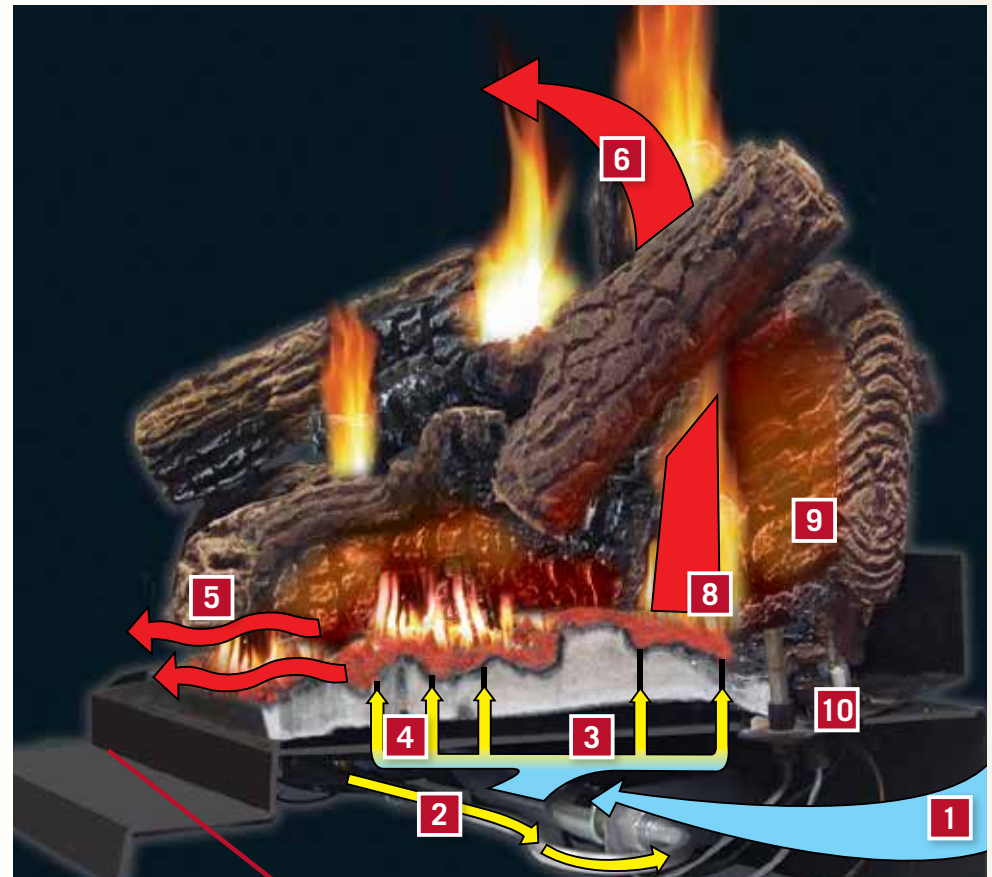

Outstanding Features of Napoleon's Fiberglow™ Gas Log Sets

1. Air flows towards the air intake opening.
2. Natural gas or propane flow into a precisely calibrated SIT safety valve.
3. Air and fuel mix within the venturi tube.
4. The perfect blend of fuel and air mixture travels through the burner ports, strategically placed to begin the process of creating the most realistic flames in the industry.
5. Infrared heat from the exclusive PHAZERAMIC™ burner and ember bed provides up to 65,000 BTU's (GL30E).
6. Infrared heat technology and curved rear log design directs heat back into the room.
7. Controls are hidden from view but easy to access. The added feature of an on/off switch is conveniently located at the front side.
8. Flame sensor provides 100% SAFE GUARD™ system, quickly and automatically shutting off the gas supply for your peace of mind.
9. Electronic ignition with battery back-up ensures reliability without the need for electricity.
10. Ignition system is easy to operate with a digital remote control, wall switch or wall thermostat.