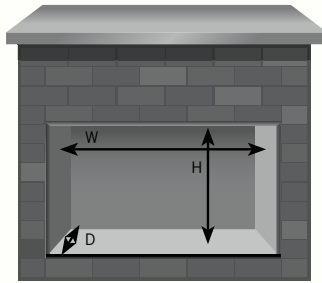

Fiberglow™ Vented Gas Log Sets

Shown on pages 18 - 19

Model	Minimum Size Fireplace Opening		
	Height*	Width	Depth
18" GL18E	18"	22"	14"
24" GL24E	20"	28"	14"
30" GL30E	22"	34"	14"

*Allow 4-6" additional height for optimum flame appearance.
 Certified under Canadian and American National standards:
 CSA 2.26, ANSI Z21.60 decorative gas appliances for
 installation in solid-fuel burning appliances.