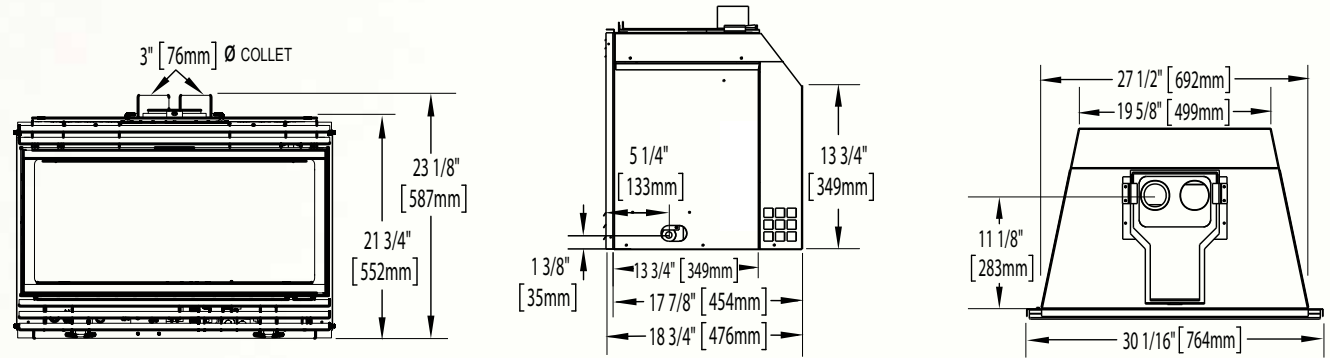

Roxbury™ 30

Shown on pages 12 - 13

*Accessories may change unit dimensions

Model	BTU's (Input)		Venting	Height		Front Width		Depth		Glass Type	Viewing Area		Efficiencies			Blower	Mobile Home Certified	Electronic Ignition
	Natural Gas	Propane		Actual	Minimum Opening	Actual	Minimum Opening	Actual	Minimum Opening		Height	Width	EnerGuide	AFUE	Steady State			
GDI-30	15 - 24,500	19 - 24,500	Top	21 3/4"	22"	30 1/16"	28"	17 7/8"	18"	Ceramic	13 5/16"	27 7/8"	64.5%	60.02%	85%	Included	Yes	No

Certified under Canadian and American National Standards.