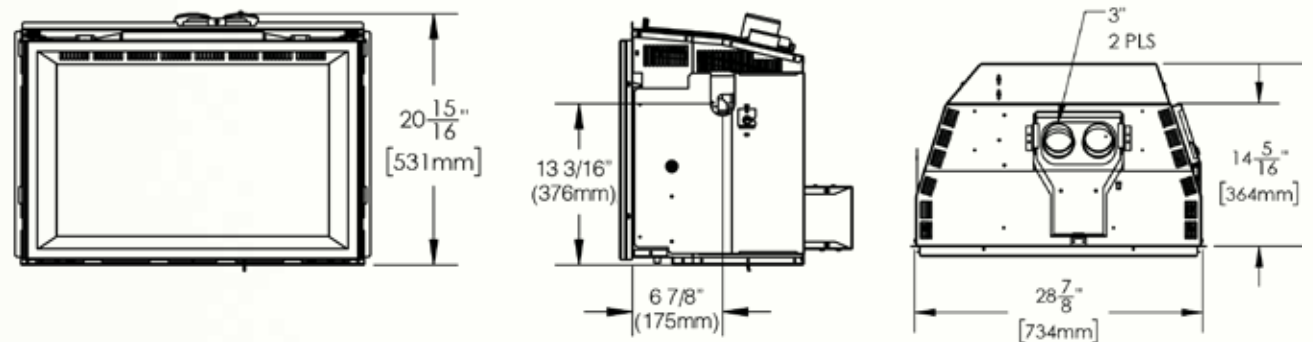

Oakville™ 3G & X3

Shown on pages 6 - 9

*Accessories may change unit dimensions

Model	BTU's (Input)	Venting 3" x 3"	Height		Front Width		Depth		Glass Type	Viewing Area		Efficiencies		Blower	Mobile Home Certified	Electronic Ignition
			Actual	Minimum Opening	Actual	Minimum Opening	Actual	Minimum Opening		Height	Width	EnerGuide	Steady State			
GDIG3	24,000	Top	20 15/16"	21 1/2"	28 5/8"	29"	14 3/8"	14 3/8" *	Ceramic	15"	22 11/16"	61.7%	66.42%	Optional	Yes	Yes
GDIX3	30,000	Top	20 15/16"	21 1/2"	28 5/8"	29"	14 3/8"	14 3/8" *	Ceramic	15"	22 11/16"	61.8%	66.84%	Optional	Yes	Yes

* Must add 4" (102mm) for optional blower
Certified under Canadian and American National Standards.

Figures may vary with individual conditions such as floor plan layout, insulation value/heat loss of the house and geographical location.
Measurements to be used as a guide only. Consult your owner's manual for complete and up-to-date installation instructions and proper clearances to combustible materials.