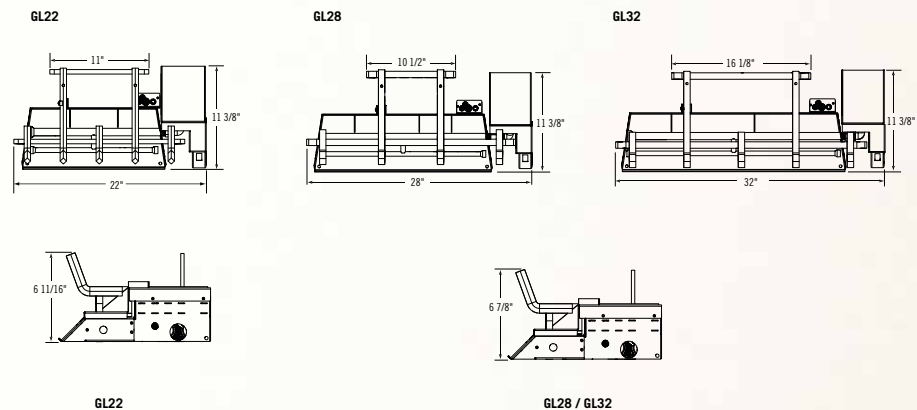

Verso™ Vented Gas Log Sets

Shown on pages 20 - 21

Model	Minimum Size Fireplace Opening		
	Height	Width	Depth
22" GL22	20"	23"	14"
28" GL28	20"	29"	14"
32" GL32	22"	33"	14"

Certified under Canadian and American National standards:
CSA 2.26, ANSI Z21.60 decorative gas appliances for
installation in solid-fuel burning appliances.