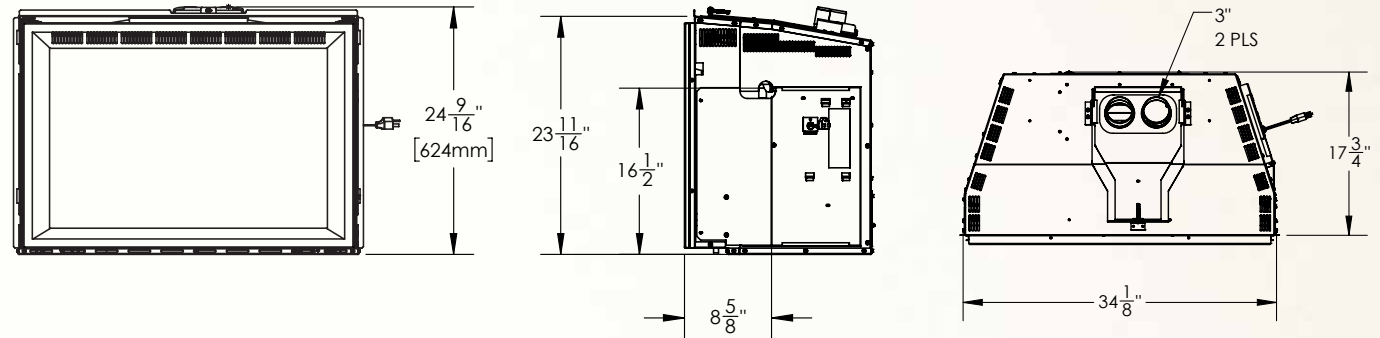

Oakville™ X4

Shown on pages 10 - 11

*Accessories may change unit dimensions

Model	BTU's (Input)		Venting 3" x 3"	Height		Front Width		Depth		Glass Type	Viewing Area		Efficiencies		Blower	Mobile Home Certified	Electronic Ignition
				Actual	Minimum Opening	Actual	Minimum Opening	Actual	Minimum Opening		Height	Width	EnerGuide	Steady State			
GDIX4	40,000		Top	24 9/16"	24 3/4"	34 1/8"	34 5/16"	18 3/4"	18 15/16" *	Ceramic	18 11/16"	27 3/4"	61.5%	66.23%	Included	Yes	Yes

* Must add 4" (102mm) for optional blower
Certified under Canadian and American National Standards.