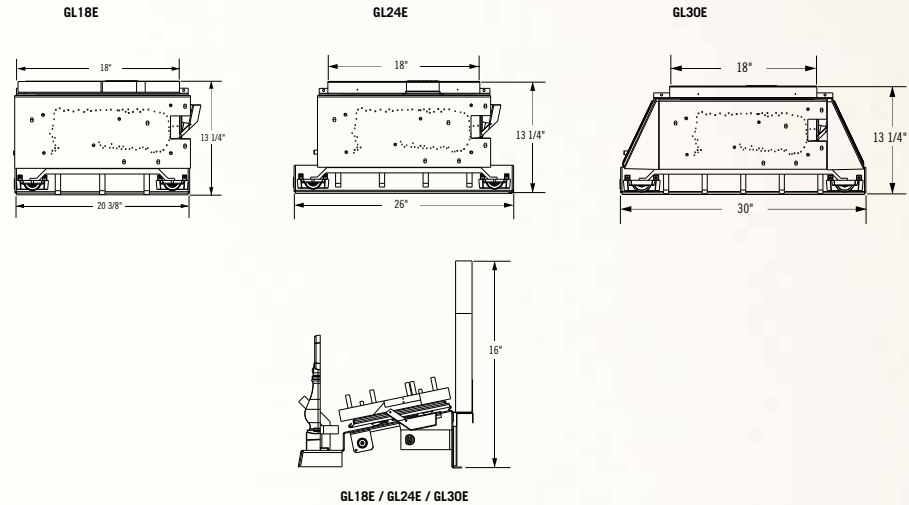

Fiberglow™ Vented Gas Log Sets

Shown on pages 18 - 19

Model	Minimum Size Fireplace Opening		
	Height*	Width	Depth
18" GL18E	18"	22"	14"
24" GL24E	20"	28"	14"
30" GL30E	22"	34"	14"

*Allow 4-6" additional height for optimum flame appearance.
 Certified under Canadian and American National standards:
 CSA 2.26, ANSI Z21.60 decorative gas appliances for
 installation in solid-fuel burning appliances.