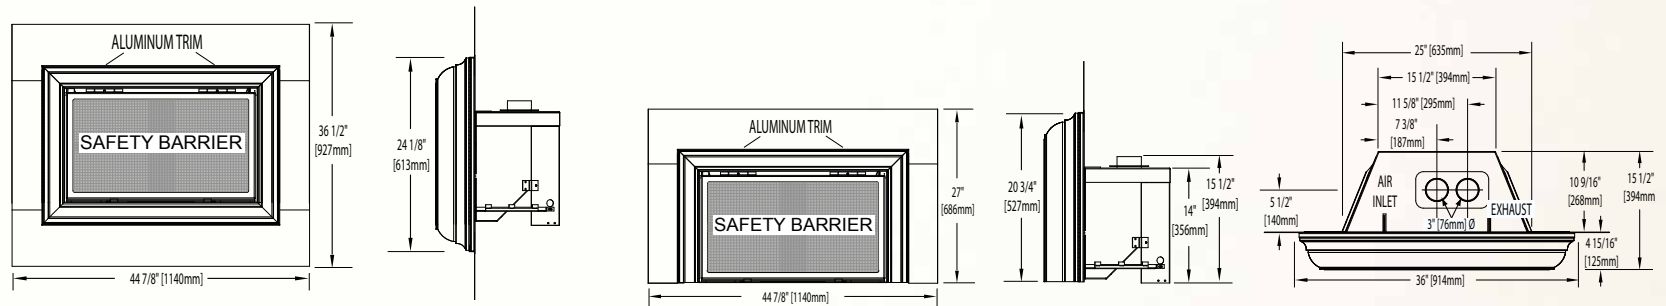

Inspiration™ ZC

Shown on pages 16 - 17

*Accessories may change unit dimensions

Model	BTU's (Input)		Venting	Height			Front Width		Depth		Glass Type	Viewing Area		Efficiencies			Blower	Mobile Home Certified	Electronic Ignition
	Natural Gas	Propane		Actual (Three- Sided)	Actual (Four-Sided)	Minimum Opening	Actual	Minimum Opening	Actual	Minimum Opening		Height	Width	EnerGuide	AFUE	Steady State			
GDIZC	14 - 24,000	15 - 24,000	Top	20 3/4"	24 1/8"	14 1/2"	36"	25"	15 1/2"	11"	Ceramic	15 5/8"	28 1/8"	65.5%	65%	85%	Included	Yes	No

Certified under Canadian and American National Standards.

Figures may vary with individual conditions such as floor plan layout, insulation value/heat loss of the house and geographical location. Measurements to be used as a guide only. Consult your owner's manual for complete and up-to-date installation instructions and proper clearances to combustible materials.