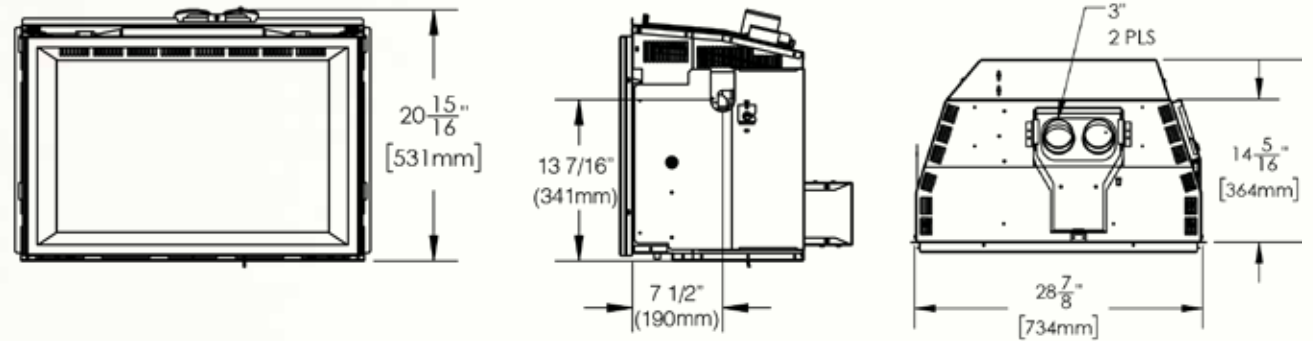

Oakville™ 3

Shown on pages 4 - 5

*Accessories may change unit dimensions

Model	BTU's (Input)	Venting 3" x 3"	Height		Front Width		Depth		Glass Type	Viewing Area		Efficiencies		Blower	Mobile Home Certified	Electronic Ignition
			Actual	Minimum Opening	Actual	Minimum Opening	Actual	Minimum Opening		Height	Width	EnerGuide	Steady State			
GDI3	24,500	Top	20 15/16"	21 1/2"	28 5/8"	29"	14 3/8"	14 3/8" *	Ceramic	15"	22 11/16"	55%	55.22%	Optional	Yes	No