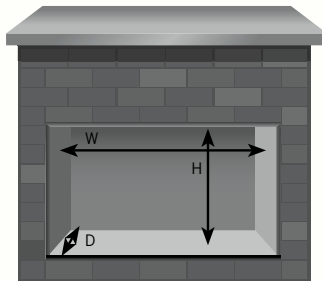

Verso™ Vented Gas Log Sets

Shown on pages 20 - 21

Model	Minimum Size Fireplace Opening		
	Height	Width	Depth
22" GL22	20"	23"	14"
28" GL28	20"	29"	14"
32" GL32	22"	33"	14"

Certified under Canadian and American National standards:
CSA 2.26, ANSI Z21.60 decorative gas appliances for
installation in solid-fuel burning appliances.