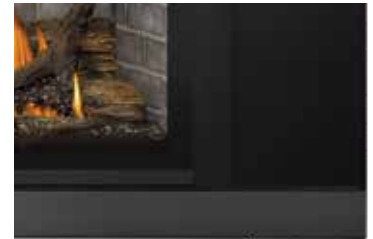

MIRRO-FLAME™ Porcelain Reflective Radiant Panels (optional)

Old Town Red™ Brick Panels (optional)

Westminster™ Brick Panels (optional)

Newport™ Standard Brick Panels (optional)

Riser Box (optional)

Blower Kit (optional)