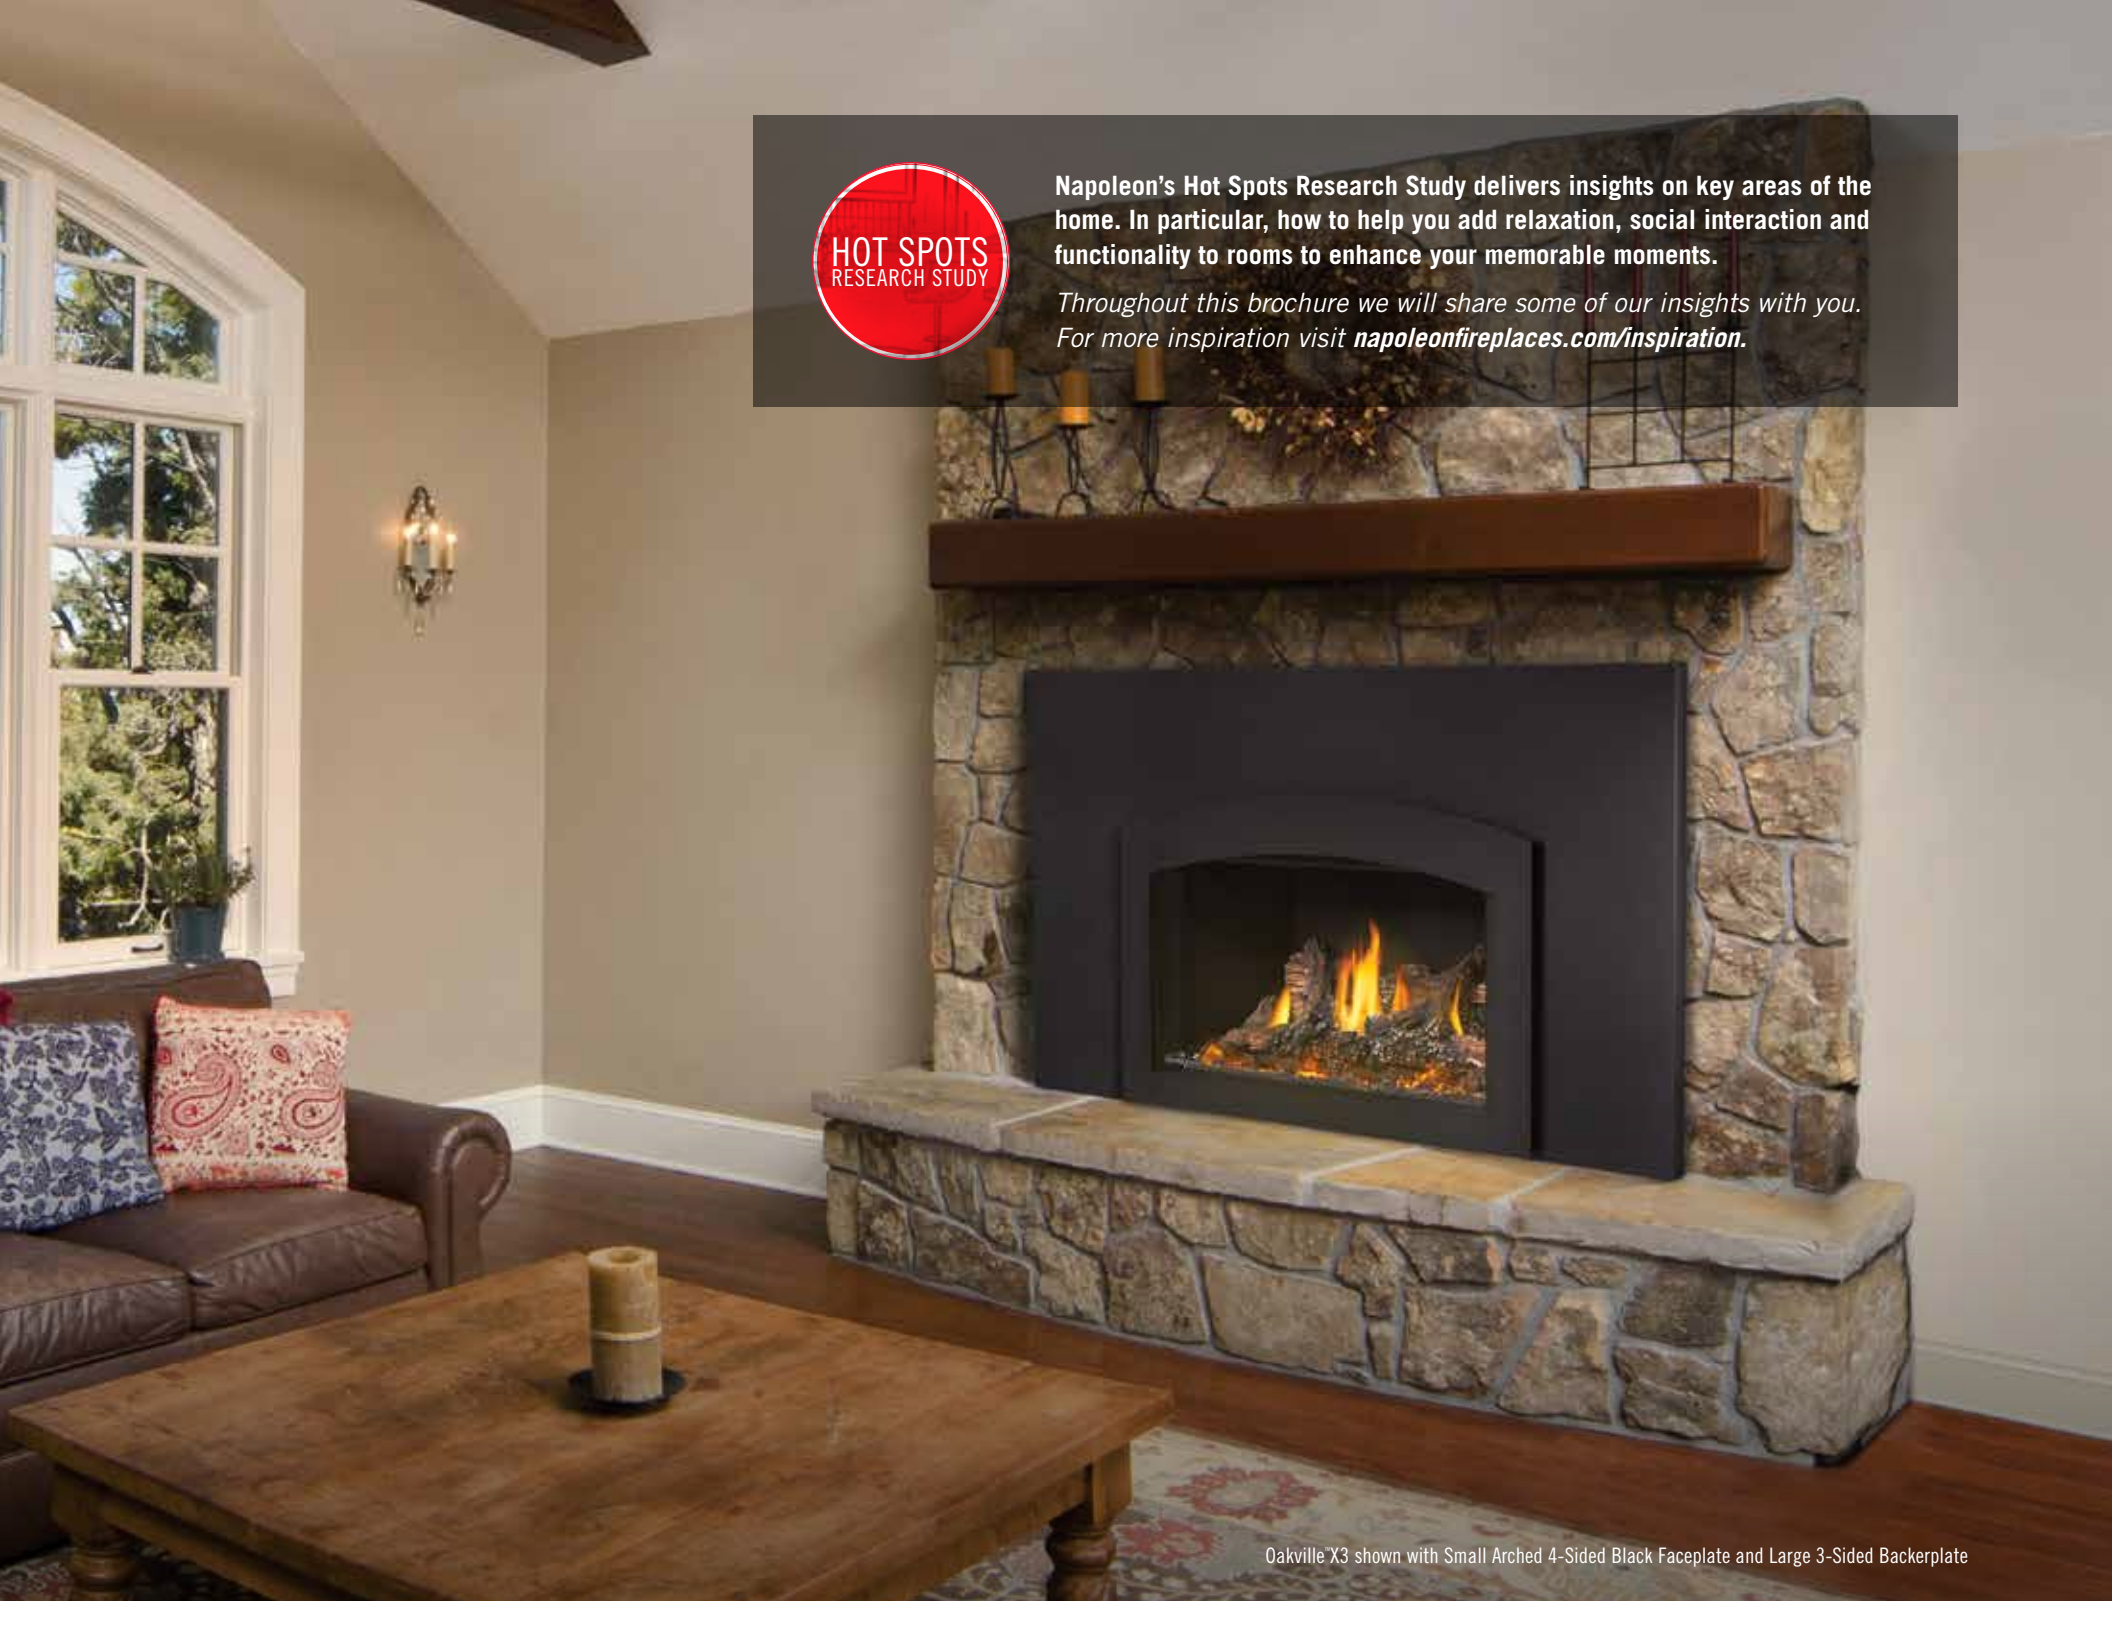

Cover Photo - Oakville™ X4 shown with Small Arched 4-Sided Black Faceplate, Medium 3-Sided Backerplate and Newport™ Decorative Brick Panels.

Napoleon's Hot Spots Research Study delivers insights on key areas of the home. In particular, how to help you add relaxation, social interaction and functionality to rooms to enhance your memorable moments.

Throughout this brochure we will share some of our insights with you. For more inspiration visit napoleonfireplaces.com/inspiration.

Oakville X3 shown with Small Arched 4-Sided Black Faceplate and Large 3-Sided Backerplate