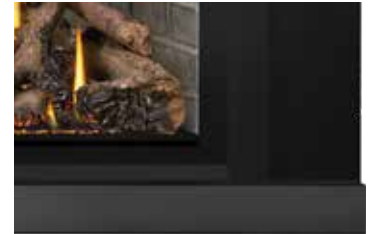

Riser Box (optional)