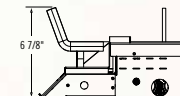

Certified under Canadian and American National standards:
 CSA 2.26, ANSI Z21.60 decorative gas appliances for
 installation in solid-fuel burning appliances.

GL22

GL28

GL32

GL22

GL28 / GL32

Figures may vary with individual conditions such as floor plan layout, insulation value/heat loss of the house and geographical location.
 Measurements to be used as a guide only. Consult your owner's manual for complete and up-to-date installation instructions and proper clearances to combustible materials.