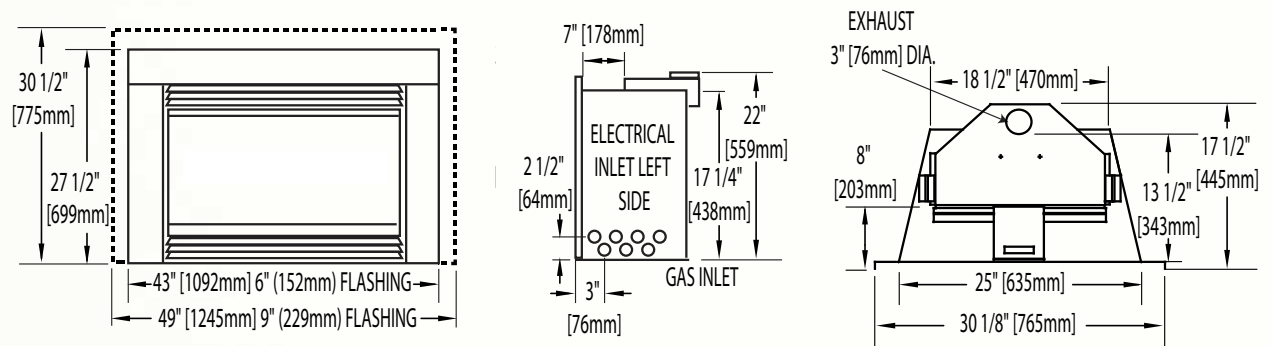

Roxbury™ 3600

Shown on pages 14 - 15

*Accessories may change unit dimensions

Model	BTU's (Input)		Venting	Height		Front Width		Depth		Glass Type	Viewing Area		Efficiencies			Blower	Mobile Home Certified	Electronic Ignition
	Natural Gas	Propane		Actual	Minimum Opening	Actual	Minimum Opening	Actual	Minimum Opening		Height	Width	EnerGuide	AFUE	Steady State			
GI3600	16 - 24,000	17 - 22,000	Top	17 1/4"	17 1/2"	25"	25 1/2"	17 1/2"	16 1/2"	Ceramic	11 3/4"	29 3/4"	62.3%	-	76%	Included	No	No

Certified under Canadian and American National Standards.

Figures may vary with individual conditions such as floor plan layout, insulation value/heat loss of the house and geographical location. Measurements to be used as a guide only. Consult your owner's manual for complete and up-to-date installation instructions and proper clearances to combustible materials.