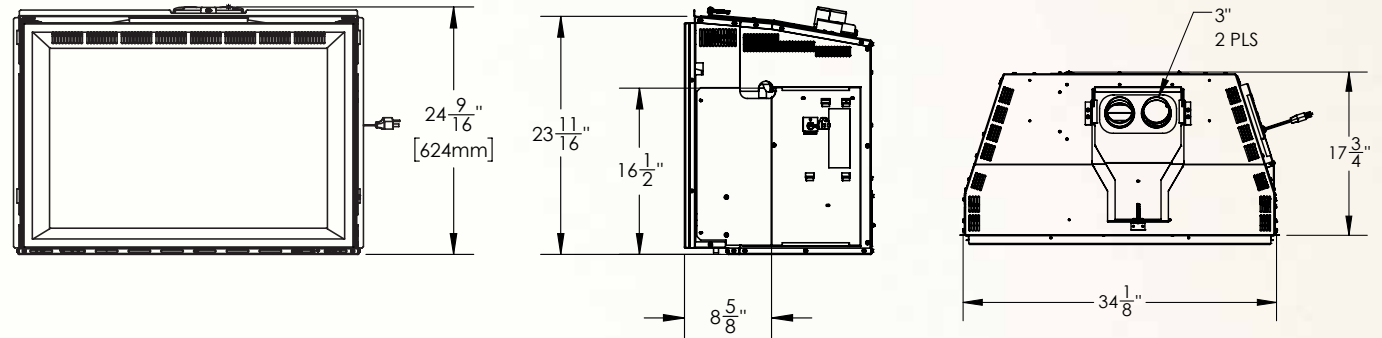

Oakville™ X4

Shown on pages 10 - 11

*Accessories may change unit dimensions

Model	BTU's (Input)		Venting 3" x 3"	Height		Front Width		Depth		Glass Type	Viewing Area		Efficiencies		Blower	Mobile Home Certified	Electronic Ignition
				Actual	Minimum Opening	Actual	Minimum Opening	Actual	Minimum Opening		Height	Width	EnerGuide	Steady State			
GDIX4	40,000		Top	24 9/16"	24 3/4"	34 1/8"	34 5/16"	18 3/4"	18 15/16" *	Ceramic	18 11/16"	27 3/4"	61.5%	66.23%	Included	Yes	Yes

* Must add 4" (102mm) for optional blower
Certified under Canadian and American National Standards.