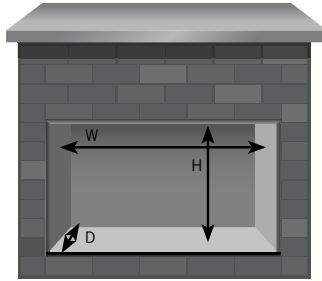

Fiberglow™ Vented Gas Log Sets

Shown on pages 18 - 19

Model	Minimum Size Fireplace Opening		
	Height*	Width	Depth
18" GL18E	18"	22"	14"
24" GL24E	20"	28"	14"
30" GL30E	22"	34"	14"

*Allow 4-6" additional height for optimum flame appearance.
 Certified under Canadian and American National standards:
 CSA 2.26, ANSI Z21.60 decorative gas appliances for
 installation in solid-fuel burning appliances.