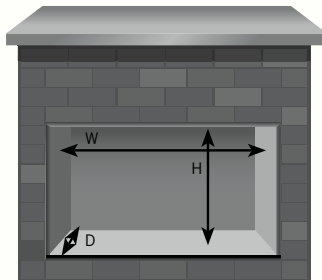

Verso™ Vented Gas Log Sets

Shown on pages 20 - 21

Model	Minimum Size Fireplace Opening		
	Height	Width	Depth
22" GL22	20"	23"	14"
28" GL28	20"	29"	14"
32" GL32	22"	33"	14"

Certified under Canadian and American National standards:
CSA 2.26, ANSI Z21.60 decorative gas appliances for
installation in solid-fuel burning appliances.