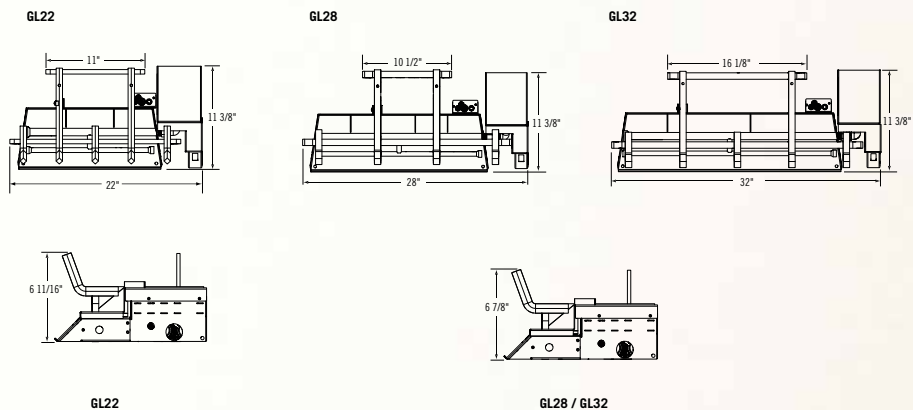

Verso™ Vented Gas Log Sets

Shown on pages 20 - 21

Model	Minimum Size Fireplace Opening		
	Height	Width	Depth
22" GL22	20"	23"	14"
28" GL28	20"	29"	14"
32" GL32	22"	33"	14"

Certified under Canadian and American National standards:
CSA 2.26, ANSI Z21.60 decorative gas appliances for
installation in solid-fuel burning appliances.