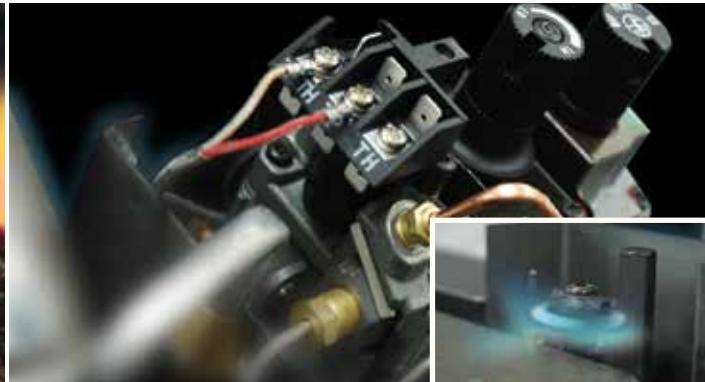

Outstanding Features

of Napoleon's Advanced Technology

Advanced Burner Technology

Napoleon's sophisticated burner system offers superior flame technology. Strategically placed burner ports create the most realistic YELLOW DANCING FLAMES[®] in the industry.