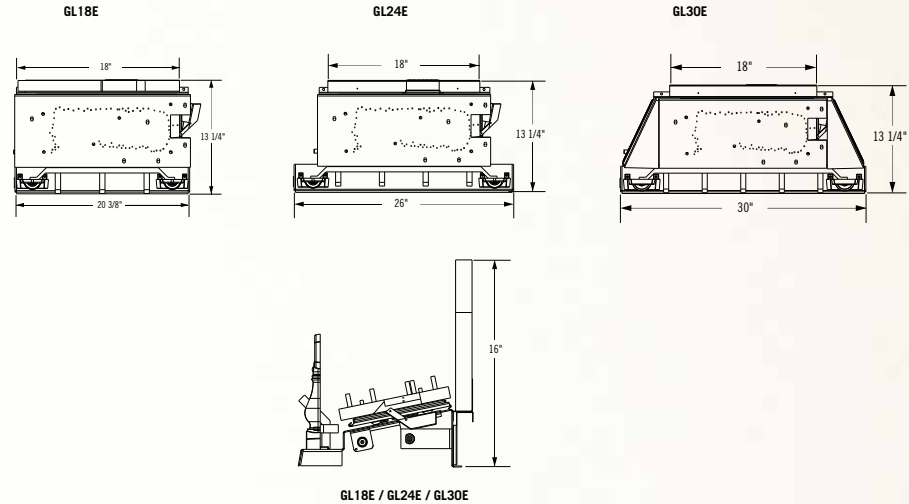

Fiberglow™ Vented Gas Log Sets

Shown on pages 18 - 19

Model	Minimum Size Fireplace Opening		
	Height*	Width	Depth
18" GL18E	18"	22"	14"
24" GL24E	20"	28"	14"
30" GL30E	22"	34"	14"

*Allow 4-6" additional height for optimum flame appearance.
 Certified under Canadian and American National standards:
 CSA 2.26, ANSI Z21.60 decorative gas appliances for
 installation in solid-fuel burning appliances.