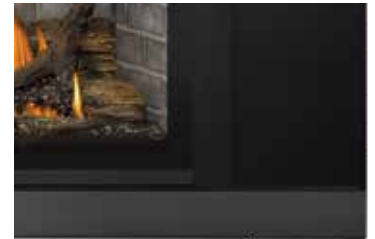

MIRRO-FLAME™ Porcelain Reflective Radiant Panels (optional)

Old Town Red™ Brick Panels (optional)

Westminster™ Brick Panels (optional)

Newport™ Standard Brick Panels (optional)

Riser Box (optional)

Blower Kit (optional)