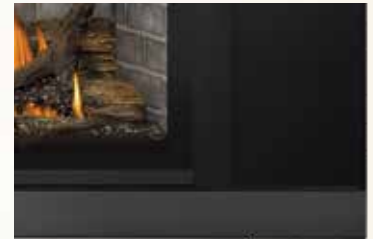

Riser Box (optional)