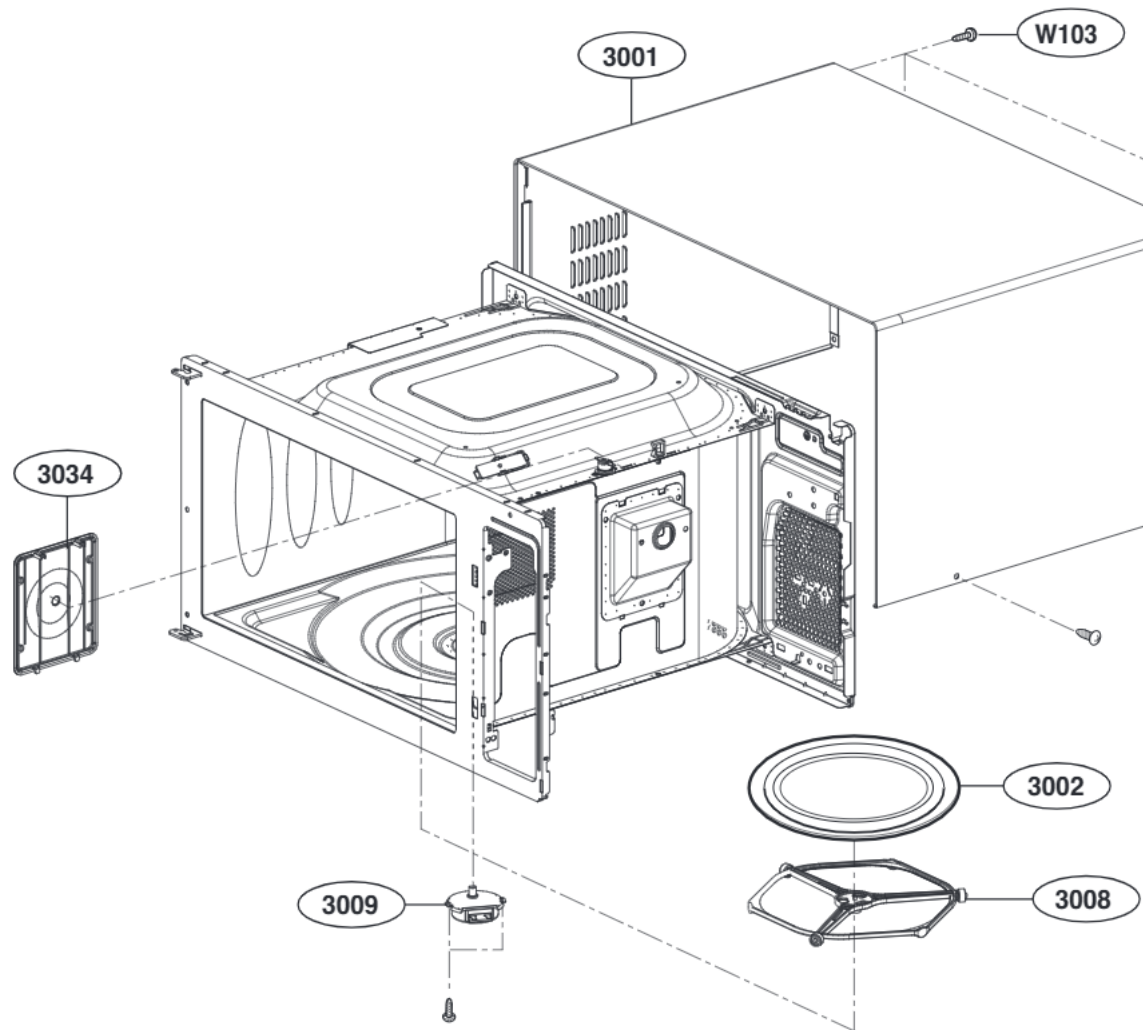

----- Manual continues below -----

EXPLODED VIEW

INTRODUCTION

MODEL:

Customer Model	Product Code	SVC Model
LMC2075ST	MS2096HSS.CSSELNA	LMC2075ST /00
LMC2075ST	MS2096HSS.CSSEBBY	LMC2075ST /00
LMC2075BD	MS2096HST.CBDELNA	LMC2075BD /00
LMC2075BD	MS2096HST.CBDEBBY	LMC2075BD /00
LSRM2085ST	MS2096HSS.CSSESTD	LSRM2085ST /00
LSRM2085BD	MS2096HST.CBDESTD	LSRM2085BD /00

DOOR PARTS

CONTROL PANEL PARTS

OVEN CAVITY PARTS

LARCH BOARD PARTS

INTERIOR PARTS

BASE PLATE PARTS