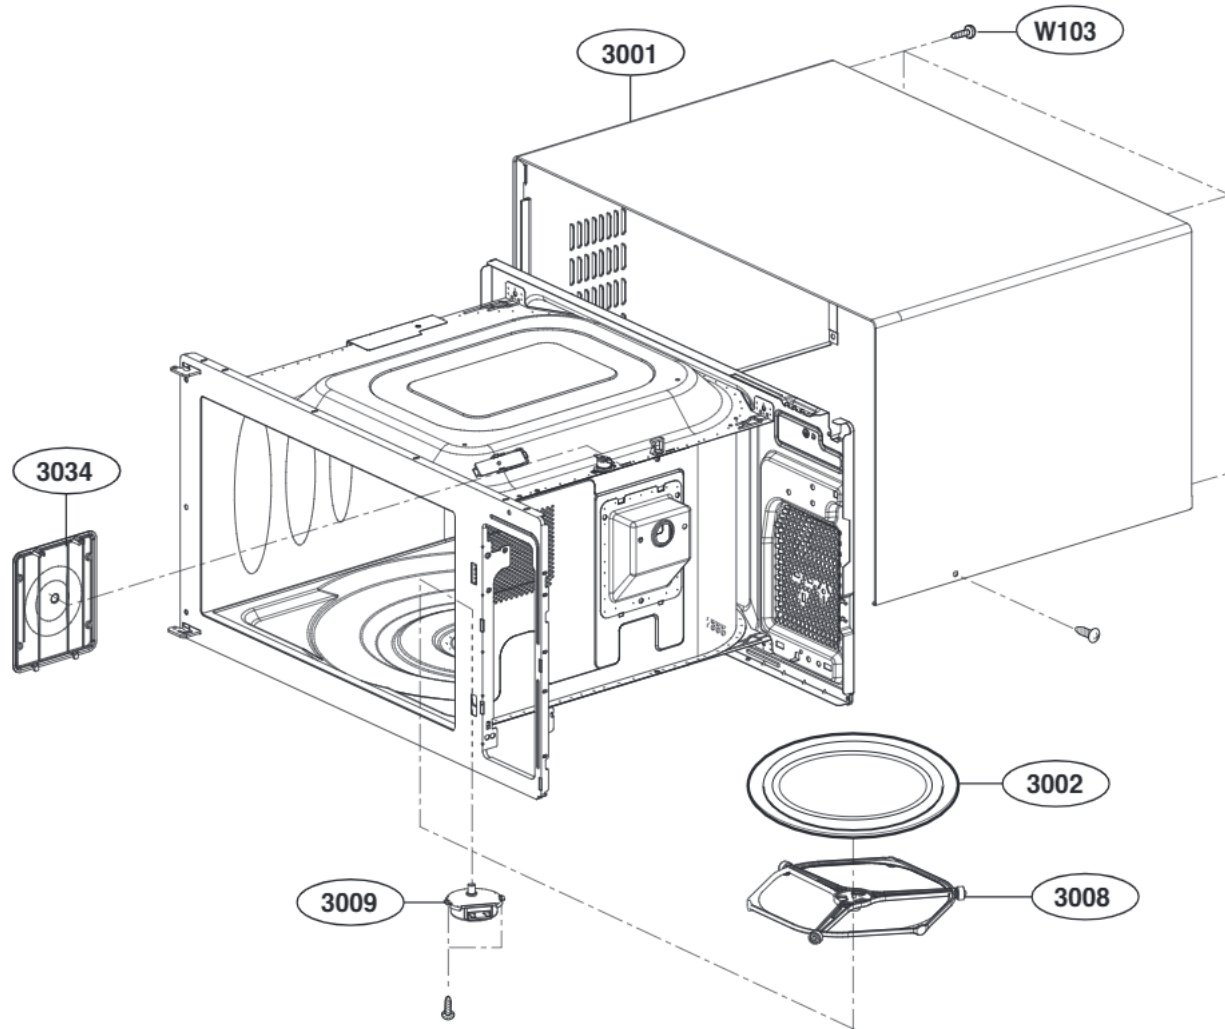

EXPLODED VIEW

INTRODUCTION

MODEL:

Customer Model	Product Code	SVC Model
LMC2075ST	MS2096HSS.CSSELNA	LMC2075ST /00
LMC2075ST	MS2096HSS.CSSEBBY	LMC2075ST /00
LMC2075BD	MS2096HST.CBDELNA	LMC2075BD /00
LMC2075BD	MS2096HST.CBDEBBY	LMC2075BD /00
LSRM2085ST	MS2096HSS.CSSESTD	LSRM2085ST /00
LSRM2085BD	MS2096HST.CBDESTD	LSRM2085BD /00

DOOR PARTS

CONTROL PANEL PARTS

OVEN CAVITY PARTS

LARCH BOARD PARTS

INTERIOR PARTS

BASE PLATE PARTS