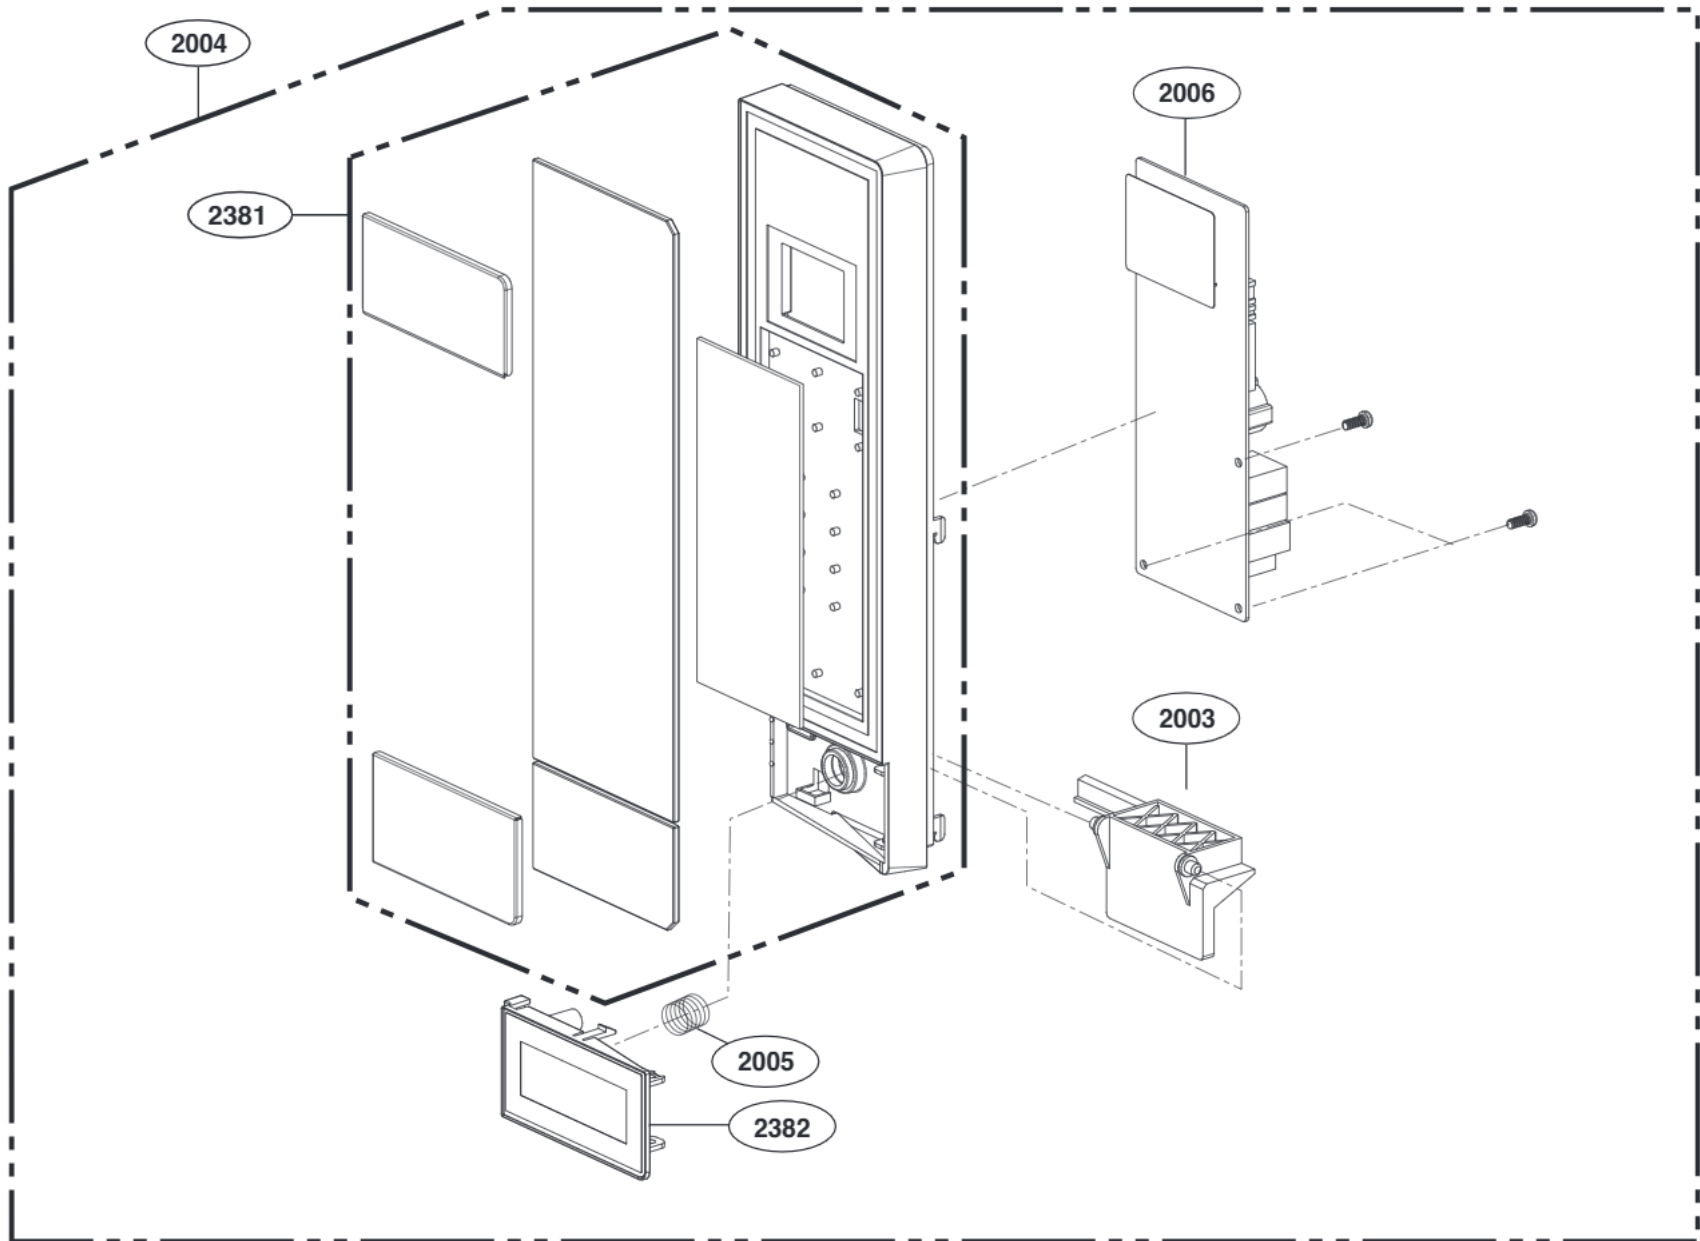

EXPLODED VIEW

INTRODUCTION

MODEL:

Customer Model	Product Code	SVC Model
LMC2075ST	MS2096HSS.CSSELNA	LMC2075ST /00
LMC2075ST	MS2096HSS.CSSEBBY	LMC2075ST /00
LMC2075BD	MS2096HST.CBDELNA	LMC2075BD /00
LMC2075BD	MS2096HST.CBDEBBY	LMC2075BD /00
LSRM2085ST	MS2096HSS.CSSESTD	LSRM2085ST /00
LSRM2085BD	MS2096HST.CBDESTD	LSRM2085BD /00

DOOR PARTS

CONTROL PANEL PARTS

OVEN CAVITY PARTS

LARCH BOARD PARTS

INTERIOR PARTS

BASE PLATE PARTS