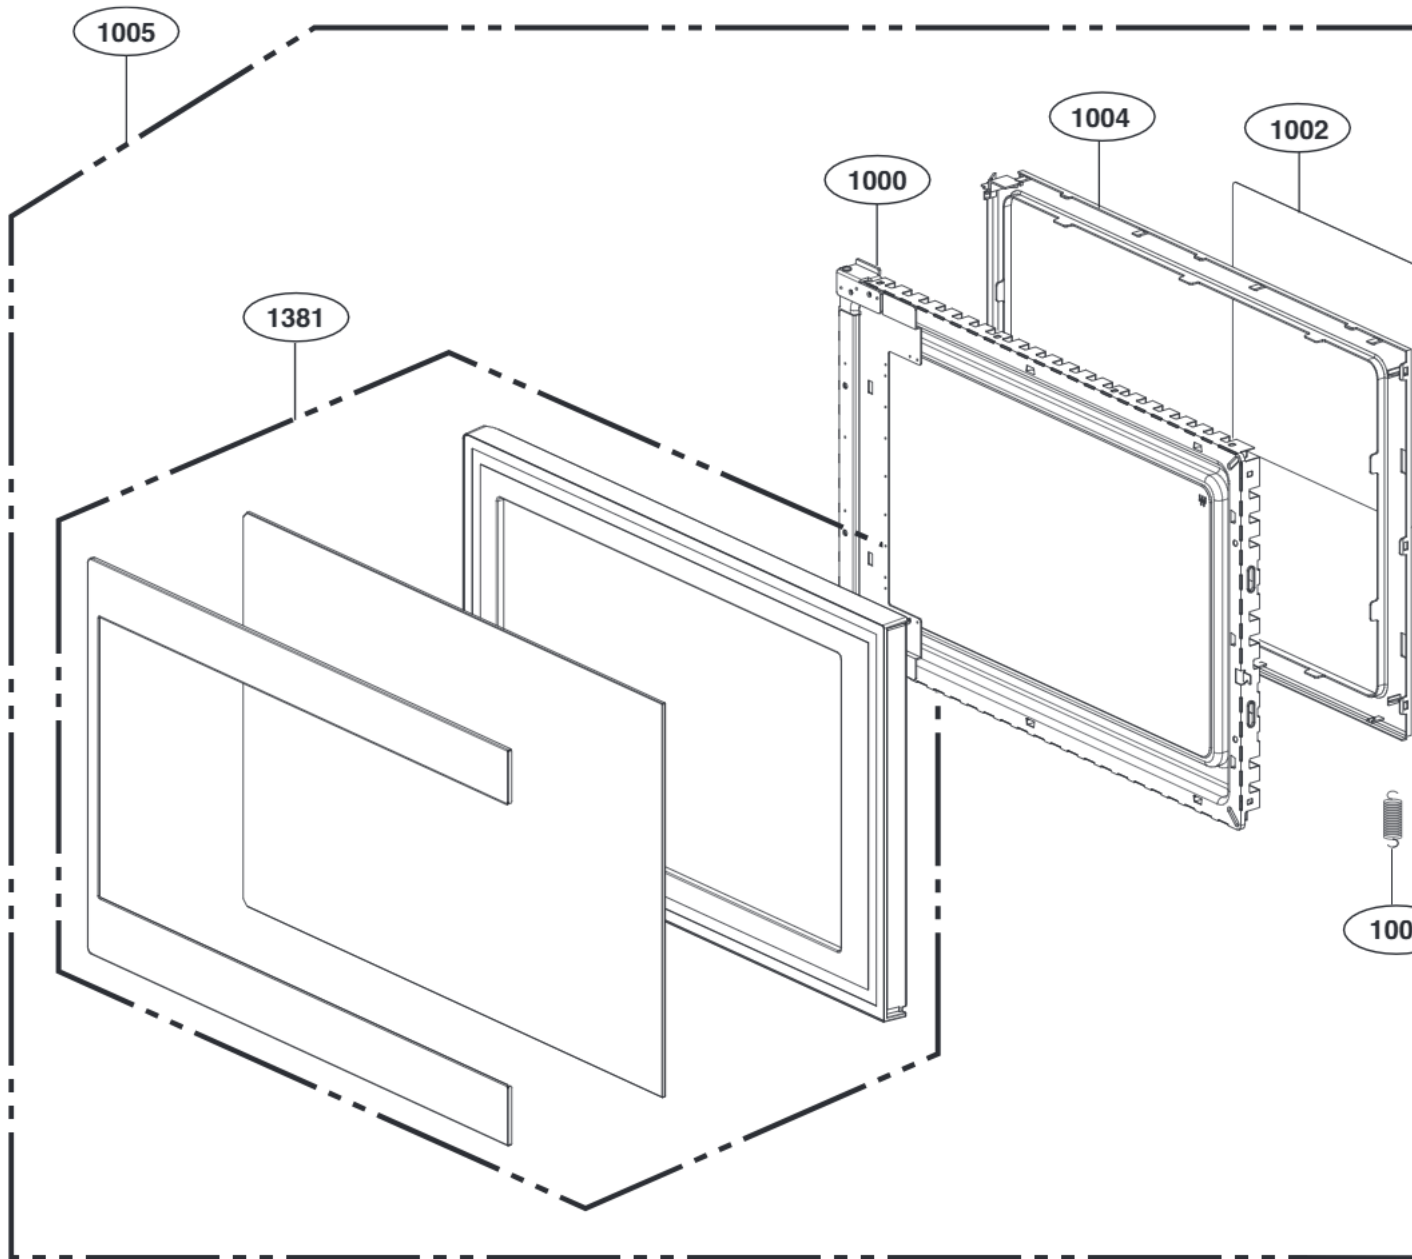

----- Manual continues below -----

EXPLODED VIEW

INTRODUCTION

MODEL:

Customer Model	Product Code	SVC Model
LMC2075ST	MS2096HSS.CSSELNA	LMC2075ST /00
LMC2075ST	MS2096HSS.CSSEBBY	LMC2075ST /00
LMC2075BD	MS2096HST.CBDELNA	LMC2075BD /00
LMC2075BD	MS2096HST.CBDEBBY	LMC2075BD /00
LSRM2085ST	MS2096HSS.CSSESTD	LSRM2085ST /00
LSRM2085BD	MS2096HST.CBDESTD	LSRM2085BD /00

DOOR PARTS

CONTROL PANEL PARTS

OVEN CAVITY PARTS

LARCH BOARD PARTS

INTERIOR PARTS

BASE PLATE PARTS