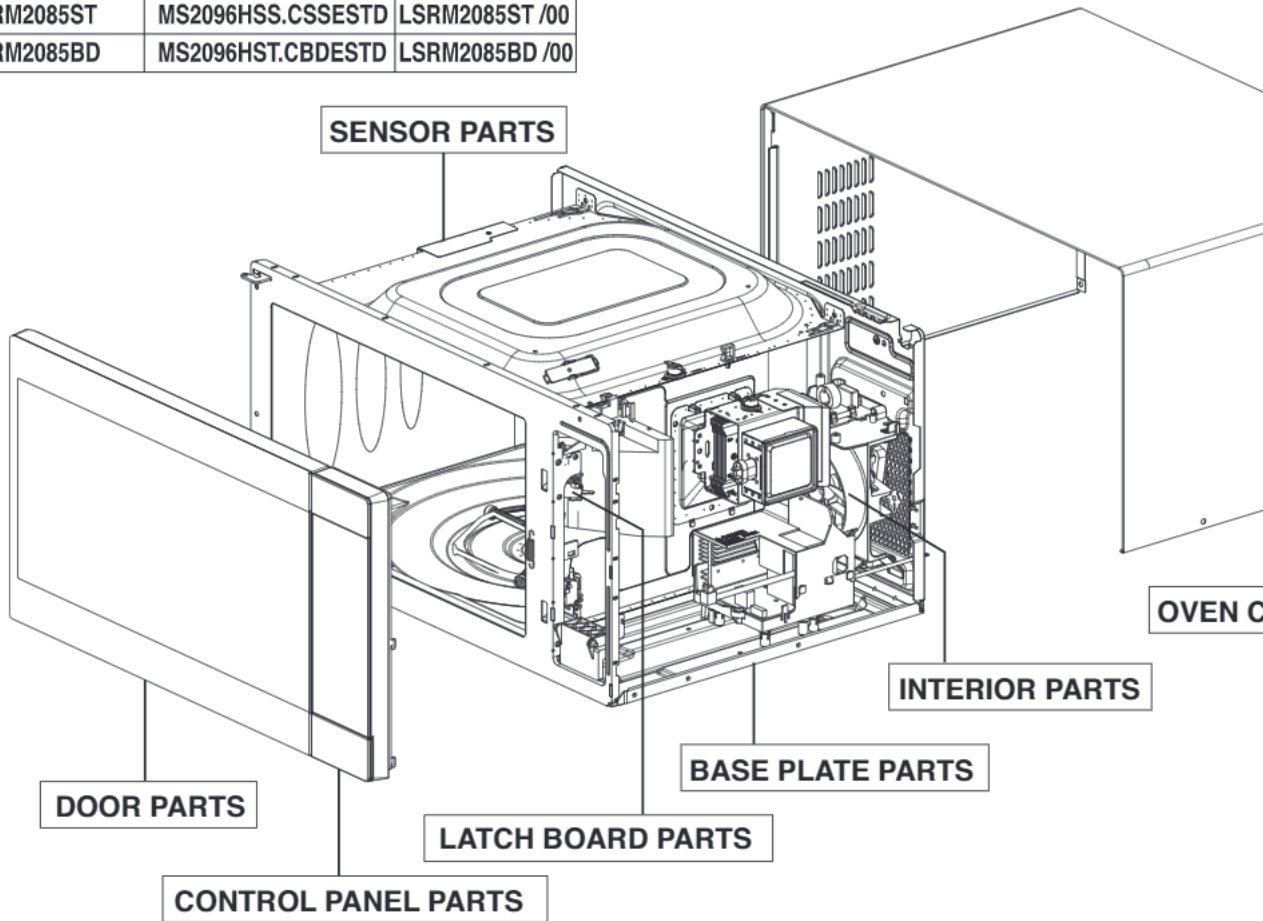

----- Manual continues below -----

EXPLODED VIEW

INTRODUCTION

MODEL:

Customer Model	Product Code	SVC Model
LMC2075ST	MS2096HSS.CSSELNA	LMC2075ST /00
LMC2075ST	MS2096HSS.CSSEBBY	LMC2075ST /00
LMC2075BD	MS2096HST.CBDELNA	LMC2075BD /00
LMC2075BD	MS2096HST.CBDEBBY	LMC2075BD /00
LSRM2085ST	MS2096HSS.CSSESTD	LSRM2085ST /00
LSRM2085BD	MS2096HST.CBDESTD	LSRM2085BD /00

DOOR PARTS

CONTROL PANEL PARTS

OVEN CAVITY PARTS

LARCH BOARD PARTS

INTERIOR PARTS

BASE PLATE PARTS