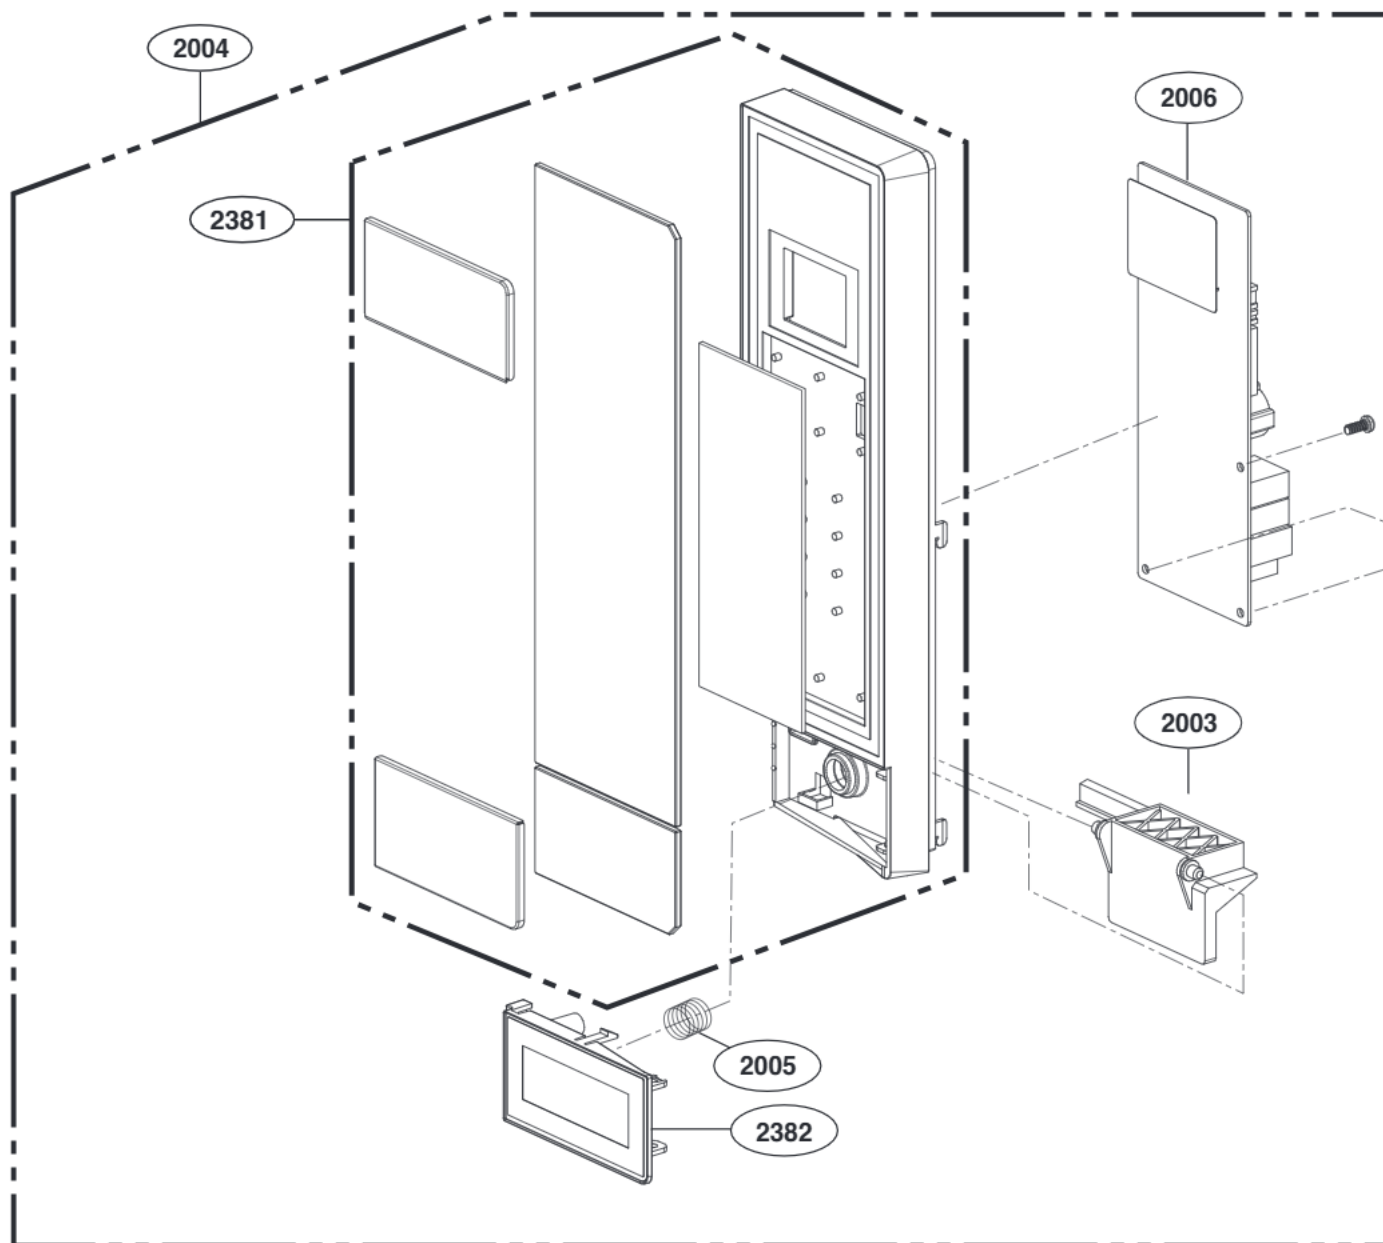

----- Manual continues below -----

EXPLODED VIEW

INTRODUCTION

MODEL:

Customer Model	Product Code	SVC Model
LMC2075ST	MS2096HSS.CSSELNA	LMC2075ST /00
LMC2075ST	MS2096HSS.CSSEBBY	LMC2075ST /00
LMC2075BD	MS2096HST.CBDELNA	LMC2075BD /00
LMC2075BD	MS2096HST.CBDEBBY	LMC2075BD /00
LSRM2085ST	MS2096HSS.CSSESTD	LSRM2085ST /00
LSRM2085BD	MS2096HST.CBDESTD	LSRM2085BD /00

DOOR PARTS

CONTROL PANEL PARTS

OVEN CAVITY PARTS

LARCH BOARD PARTS

INTERIOR PARTS

BASE PLATE PARTS