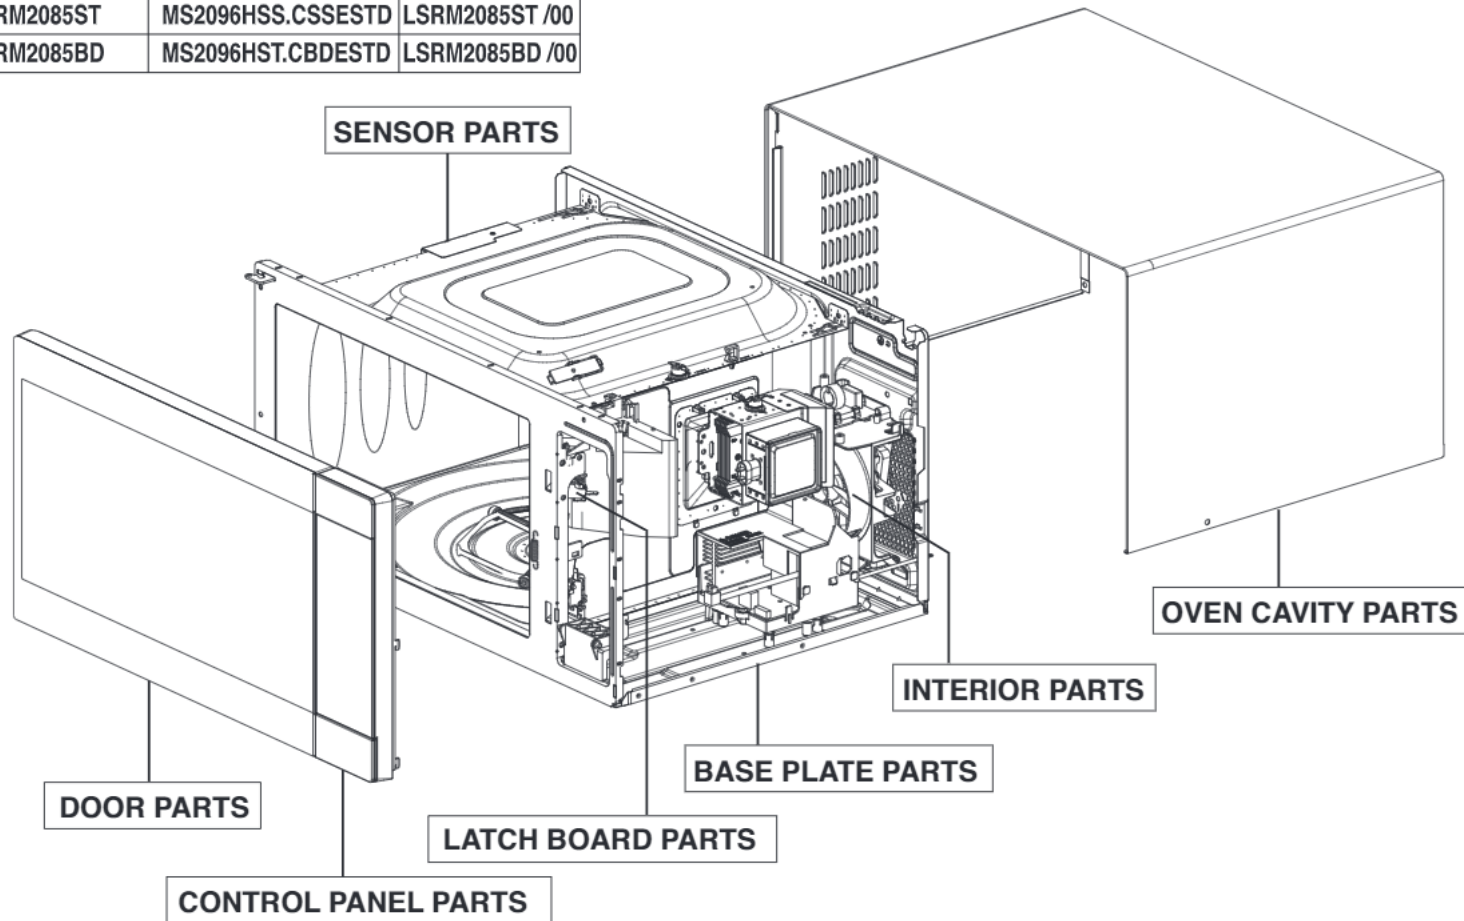

EXPLODED VIEW

INTRODUCTION

MODEL:

Customer Model	Product Code	SVC Model
LMC2075ST	MS2096HSS.CSSELNA	LMC2075ST /00
LMC2075ST	MS2096HSS.CSSEBBY	LMC2075ST /00
LMC2075BD	MS2096HST.CBDELNA	LMC2075BD /00
LMC2075BD	MS2096HST.CBDEBBY	LMC2075BD /00
LSRM2085ST	MS2096HSS.CSSESTD	LSRM2085ST /00
LSRM2085BD	MS2096HST.CBDESTD	LSRM2085BD /00

DOOR PARTS

CONTROL PANEL PARTS

OVEN CAVITY PARTS

LARCH BOARD PARTS

INTERIOR PARTS

BASE PLATE PARTS