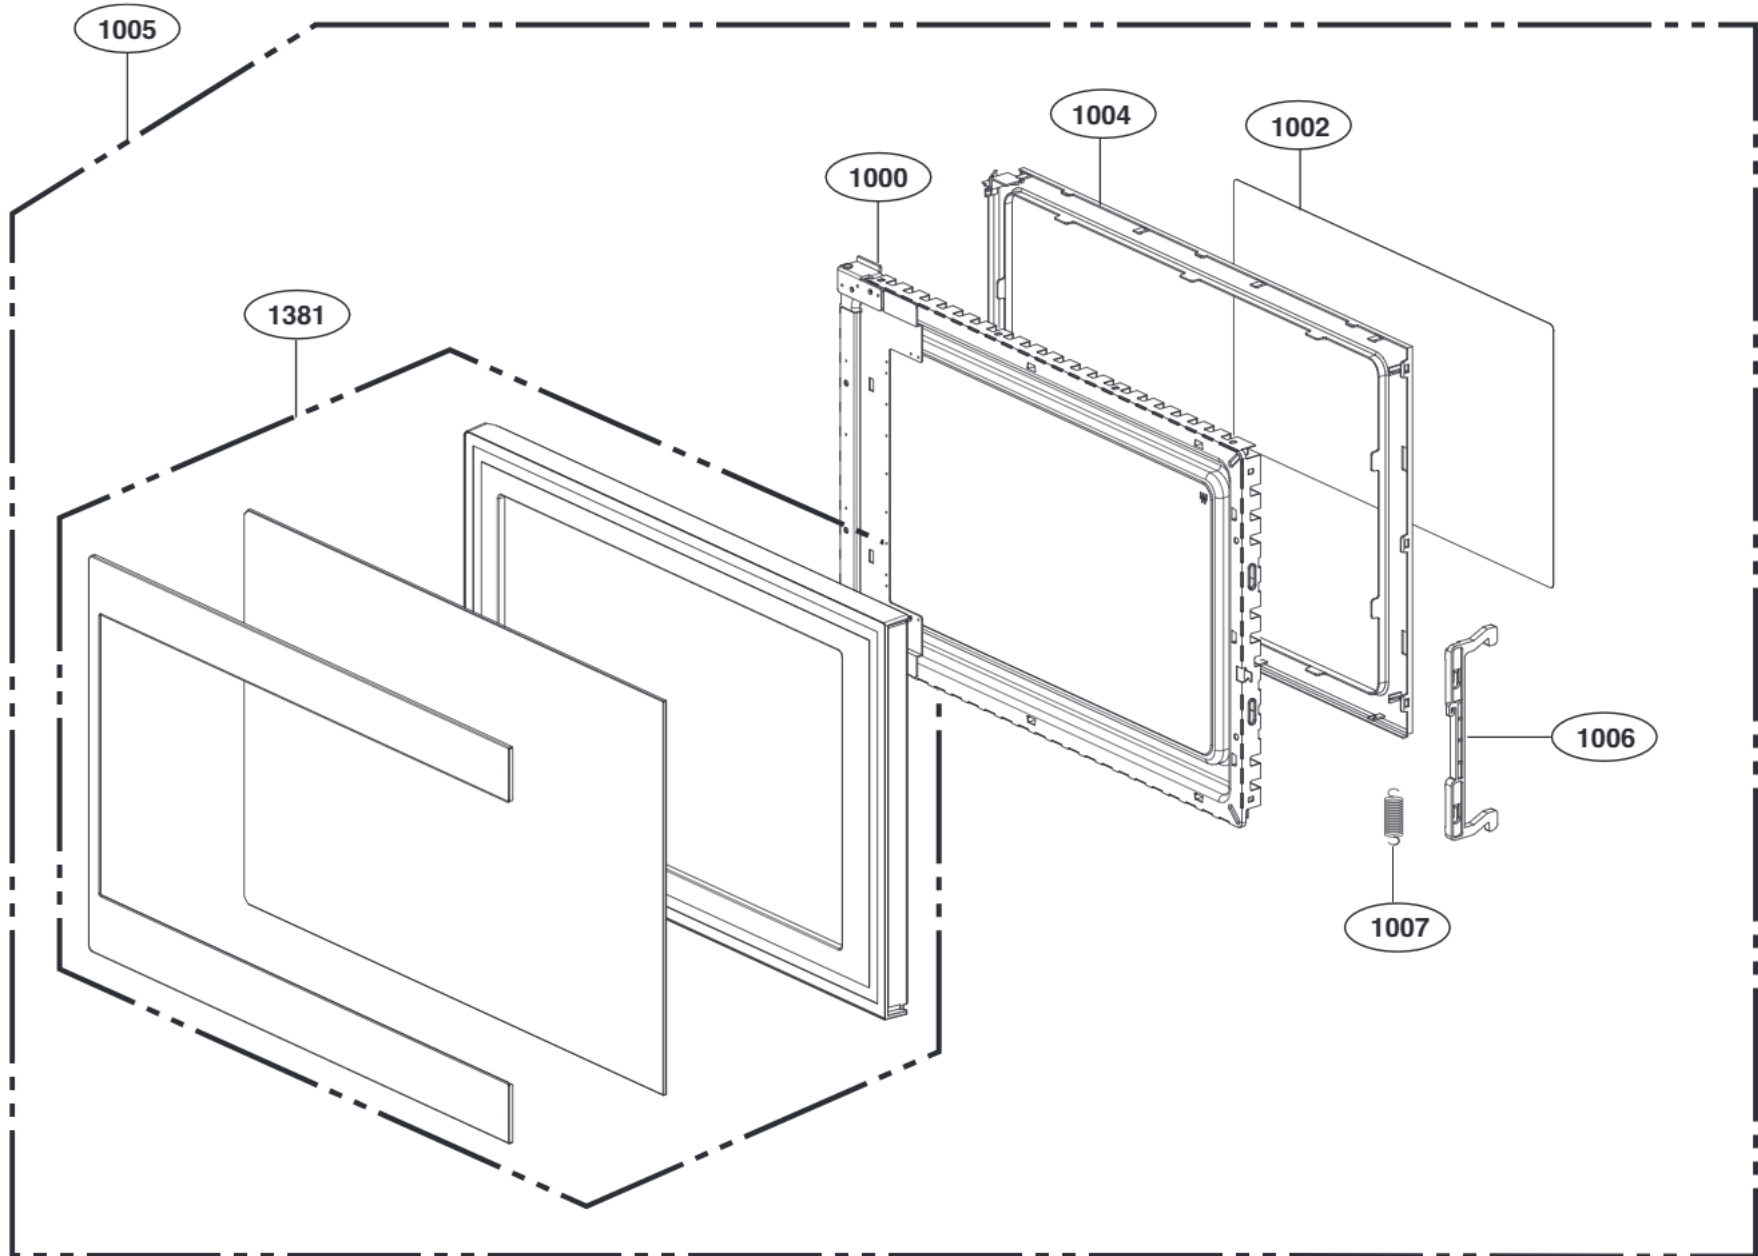

EXPLODED VIEW

INTRODUCTION

MODEL:

Customer Model	Product Code	SVC Model
LMC2075ST	MS2096HSS.CSSELNA	LMC2075ST /00
LMC2075ST	MS2096HSS.CSSEBBY	LMC2075ST /00
LMC2075BD	MS2096HST.CBDELNA	LMC2075BD /00
LMC2075BD	MS2096HST.CBDEBBY	LMC2075BD /00
LSRM2085ST	MS2096HSS.CSSESTD	LSRM2085ST /00
LSRM2085BD	MS2096HST.CBDESTD	LSRM2085BD /00

DOOR PARTS

CONTROL PANEL PARTS

OVEN CAVITY PARTS

LARCH BOARD PARTS

INTERIOR PARTS

BASE PLATE PARTS