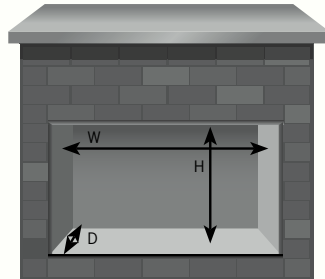

Fiberglow™ Vented Gas Log Sets

Shown on pages 18 - 19

Model	Minimum Size Fireplace Opening		
	Height*	Width	Depth
18" GL18E	18"	22"	14"
24" GL24E	20"	28"	14"
30" GL30E	22"	34"	14"

*Allow 4-6" additional height for optimum flame appearance.
 Certified under Canadian and American National standards:
 CSA 2.26, ANSI Z21.60 decorative gas appliances for
 installation in solid-fuel burning appliances.