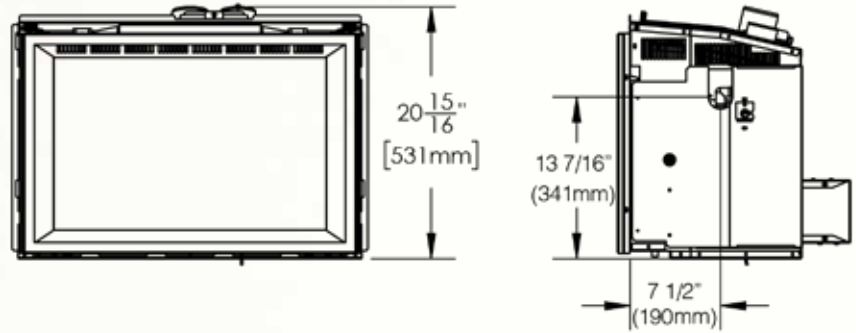

Oakville™ 3

Shown on pages 4 - 5

*Accessories may change unit dimensions

Model	BTU's (Input)	Venting 3" x 3"	Height		Front Width		Depth		Glass Type	Viewing Area		Efficiencies	
			Actual	Minimum Opening	Actual	Minimum Opening	Actual	Minimum Opening		Height	Width	EnerGuide	Steady State
GDI3	24,500	Top	20 15/16	21 1/2"	28 5/8"	29"	14 3/8"	14 3/8" *	Ceramic	15"	22 11/16"	55%	55.22%