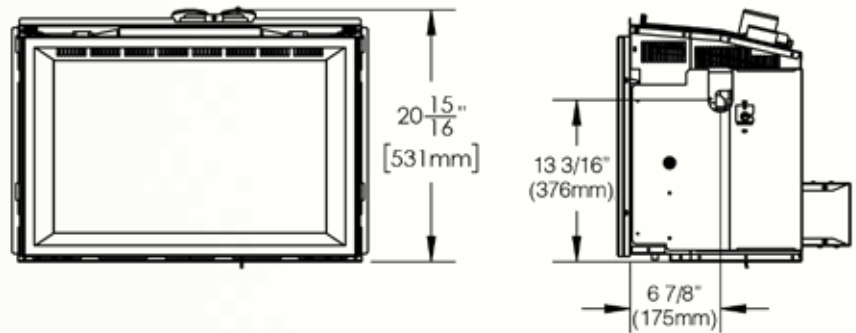

Oakville™ 3G & X3

Shown on pages 6 - 9

*Accessories may change unit dimensions

Model	BTU's (Input)	Venting 3" x 3"	Height		Front Width		Depth		Glass Type	Viewing Area		Efficiencies	
			Actual	Minimum Opening	Actual	Minimum Opening	Actual	Minimum Opening		Height	Width	EnerGuide	Steady State
GDIG3	24,000	Top	20 15/16	21 1/2"	28 5/8"	29"	14 3/8"	14 3/8" *	Ceramic	15"	22 11/16"	61.7%	66.42%
GDIX3	30,000	Top	20 15/16	21 1/2"	28 5/8"	29"	14 3/8"	14 3/8" *	Ceramic	15"	22 11/16"	61.8%	66.84%

* Must add 4" (102mm) for optional blower
Certified under Canadian and American National Standards.

Figures may vary with individual conditions such as floor plan layout, insulation value/heat loss of the house and geographical location.
Measurements to be used as a guide only. Consult your owner's manual for complete and up-to-date installation instructions and proper clearances to combustible materials.