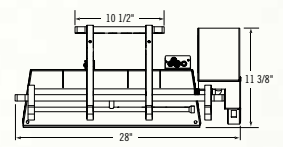

Fiberglow™ Vented Gas Log Sets

Shown on pages 18 - 19

Model	Minimum Size Fireplace Opening		
	Height*	Width	Depth
18" GL18E	18"	22"	14"
24" GL24E	20"	28"	14"
30" GL30E	22"	34"	14"

*Allow 4-6" additional height for optimum flame appearance.
Certified under Canadian and American National standards:
CSA 2.26, ANSI Z21.60 decorative gas appliances for
installation in solid-fuel burning appliances.

Verso™ Vented Gas Log Sets

Shown on pages 20 - 21

Model	Minimum Size Fireplace Opening		
	Height	Width	Depth
22" GL22	20"	23"	14"
28" GL28	20"	29"	14"
32" GL32	22"	33"	14"

Certified under Canadian and American National standards:
CSA 2.26, ANSI Z21.60 decorative gas appliances for
installation in solid-fuel burning appliances.

GL28

GL32

Figures may vary with individual conditions such as floor plan layout, insulation, etc. Measurements to be used as a guide only. Consult your owner's manual for complete and up-to-date installation instructions.