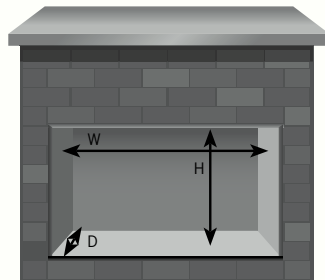

Fiberglow™ Vented Gas Log Sets

Shown on pages 18 - 19

Model	Minimum Size Fireplace Opening		
	Height*	Width	Depth
18" GL18E	18"	22"	14"
24" GL24E	20"	28"	14"
30" GL30E	22"	34"	14"

*Allow 4-6" additional height for optimum flame appearance.
Certified under Canadian and American National standards:
CSA 2.26, ANSI Z21.60 decorative gas appliances for
installation in solid-fuel burning appliances.

Verso™ Vented Gas Log Sets

Shown on pages 20 - 21

Model	Minimum Size Fireplace Opening		
	Height	Width	Depth
22" GL22	20"	23"	14"
28" GL28	20"	29"	14"
32" GL32	22"	33"	14"

Certified under Canadian and American National standards:
CSA 2.26, ANSI Z21.60 decorative gas appliances for
installation in solid-fuel burning appliances.

Figures may vary with individual conditions such as floor plan layout, insulation, etc. Measurements to be used as a guide only. Consult your owner's manual for complete and up-to-date installation instructions.