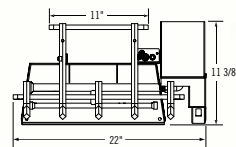

Fiberglow™ Vented Gas Log Sets

Shown on pages 18 - 19

Model	Minimum Size Fireplace Opening		
	Height*	Width	Depth
18" GL18E	18"	22"	14"
24" GL24E	20"	28"	14"
30" GL30E	22"	34"	14"

*Allow 4-6" additional height for optimum flame appearance.
Certified under Canadian and American National standards:
CSA 2.26, ANSI Z21.60 decorative gas appliances for
installation in solid-fuel burning appliances.

Verso™ Vented Gas Log Sets

Shown on pages 20 - 21

Model	Minimum Size Fireplace Opening		
	Height	Width	Depth
22" GL22	20"	23"	14"
28" GL28	20"	29"	14"
32" GL32	22"	33"	14"

Certified under Canadian and American National standards:
CSA 2.26, ANSI Z21.60 decorative gas appliances for
installation in solid-fuel burning appliances.

GL22

Figures may vary with individual conditions such as floor plan layout, insulation, etc. Measurements to be used as a guide only. Consult your owner's manual for complete and up-to-date installation instructions.