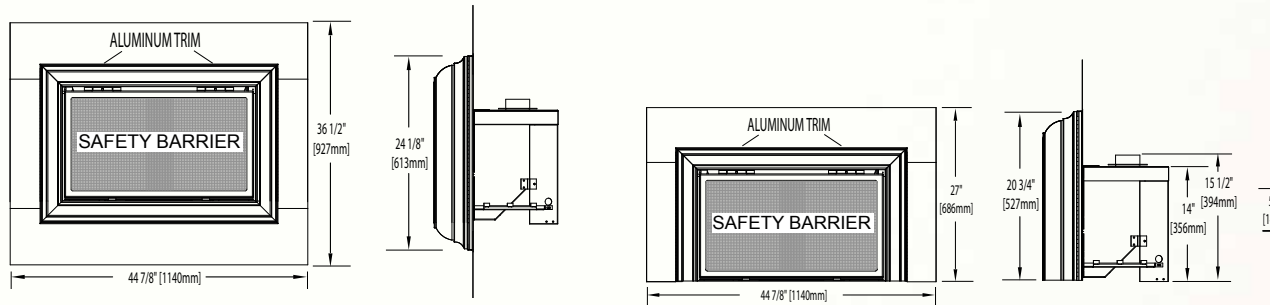

Inspiration™ ZC

Shown on pages 16 - 17

*Accessories may change unit dimensions

Model	BTU's (Input)		Venting	Height			Front Width		Depth		Glass Type	Viewing Area		Efficiencies	
	Natural Gas	Propane		Actual (Three- Sided)	Actual (Four-Sided)	Minimum Opening	Actual	Minimum Opening	Actual	Minimum Opening		Height	Width	EnerGuide	AFUE
GDIZC	14 - 24,000	15 - 24,000	Top	20 3/4"	24 1/8"	14 1/2"	36"	25"	15 1/2"	11"	Ceramic	15 5/8"	28 1/8"	65.5%	65%

Certified under Canadian and American National Standards.

Figures may vary with individual conditions such as floor plan layout, insulation, etc. Measurements to be used as a guide only. Consult your owner's manual for complete and up-to-date installation instructions.