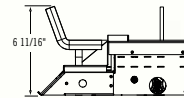

Certified under Canadian and American National standards:
 CSA 2.26, ANSI Z21.60 decorative gas appliances for
 installation in solid-fuel burning appliances.

GL22

GL28

GL32

GL22

GL28 / GL32

Figures may vary with individual conditions such as floor plan layout, insulation, etc. Measurements to be used as a guide only. Consult your owner's manual for complete and up-to-date installation instructions.