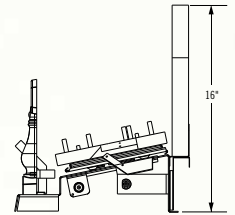

GL18E / GL24E / GL30E

Verso™ Vented Gas Log Sets

Shown on pages 20 - 21

Model	Minimum Size Fireplace Opening		
	Height	Width	Depth
22" GL22	20"	23"	14"
28" GL28	20"	29"	14"
32" GL32	22"	33"	14"

Certified under Canadian and American National standards:
CSA 2.26, ANSI Z21.60 decorative gas appliances for
installation in solid-fuel burning appliances.