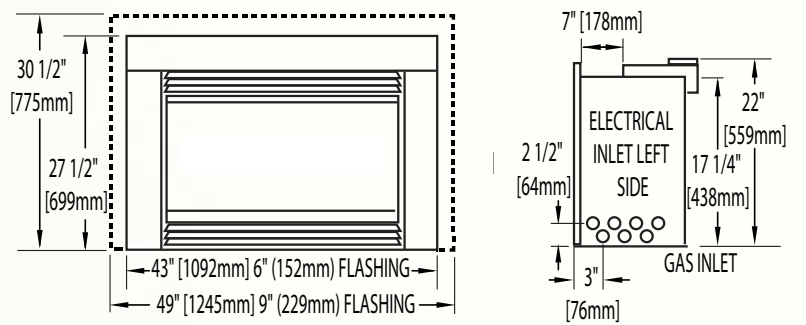

Roxbury™ 3600

Shown on pages 14 - 15

*Accessories may change unit dimensions

Model	BTU's (Input)		Venting	Height		Front Width		Depth		Glass Type	Viewing Area		Efficiencies	
	Natural Gas	Propane		Actual	Minimum Opening	Actual	Minimum Opening	Actual	Minimum Opening		Height	Width	EnerGuide	AFUE
GI3600	16 - 24,000	17 - 22,000	Top	17 1/4"	17 1/2"	25"	25 1/2"	17 1/2"	16 1/2"	Ceramic	11 3/4"	29 3/4"	62.3%	-

Certified under Canadian and American National Standards.

Figures may vary with individual conditions such as floor plan layout, insulation value/heat loss of the house and geographical location. Measurements to be used as a guide only. Consult your owner's manual for complete and up-to-date installation instructions and proper clearances to combustible materials.