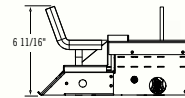

Fiberglow™ Vented Gas Log Sets

Shown on pages 18 - 19

Model	Minimum Size Fireplace Opening		
	Height*	Width	Depth
18" GL18E	18"	22"	14"
24" GL24E	20"	28"	14"
30" GL30E	22"	34"	14"

*Allow 4-6" additional height for optimum flame appearance.
Certified under Canadian and American National standards:
CSA 2.26, ANSI Z21.60 decorative gas appliances for
installation in solid-fuel burning appliances.

Verso™ Vented Gas Log Sets

Shown on pages 20 - 21

Model	Minimum Size Fireplace Opening		
	Height	Width	Depth
22" GL22	20"	23"	14"
28" GL28	20"	29"	14"
32" GL32	22"	33"	14"

Certified under Canadian and American National standards:
CSA 2.26, ANSI Z21.60 decorative gas appliances for
installation in solid-fuel burning appliances.

GL22

Figures may vary with individual conditions such as floor plan layout, insulation. Measurements to be used as a guide only. Consult your owner's manual for complete and up-to-date installation instructions.