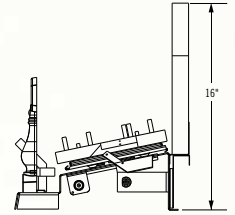

GL18E / GL24E / GL30E

Verso™ Vented Gas Log Sets

Shown on pages 20 - 21

Model	Minimum Size Fireplace Opening		
	Height	Width	Depth
22" GL22	20"	23"	14"
28" GL28	20"	29"	14"
32" GL32	22"	33"	14"

Certified under Canadian and American National standards:
CSA 2.26, ANSI Z21.60 decorative gas appliances for
installation in solid-fuel burning appliances.